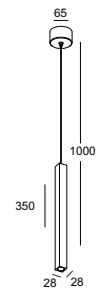

● *LPL045-WT*

material: aluminium
LED 3W / WW
Ra90 / 170lm / 30 °
incl. power supply
IP20 / class I / CE
White painting
3000K/4000K/6000K

● *LPL045-BK*

Anodized black