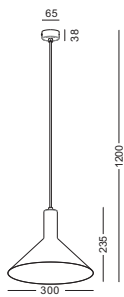

code **LPL315-WT**
casing Steel
finishing outer/white painting
inner/ white painting
lamping E27 Socket
installation ceiling surface mount
black fabric cable 1M long customizable

0.87kg