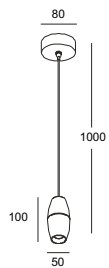

● *LPL043*

material: aluminium
LED 3W / WW
Ra90 / 170lm / 30 °
incl. power supply
IP20 / class I /
anodized silver
3000K/4000K/6000K