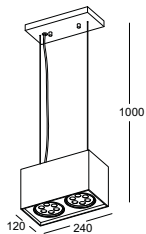

● *LPL140-WT*

material: aluminium
CREE LED 24W / WW
Ra90 / 1680lm / 30°
incl. power supply
IP20 / class I / **CE**
White painting
3000K/4000K/6000K