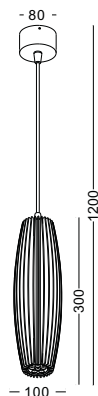

● **LPL152-WT**

coated white

LPL-154

● **LPL154-BK**

material: aluminium  
 CREE LED 6W / WW  
 Ra90 / 732lm /  
 30 degree beam  
 incl. power supply  
 IP20 / class I / **CE**  
 anodized black  
 3000K/4000K/6000K