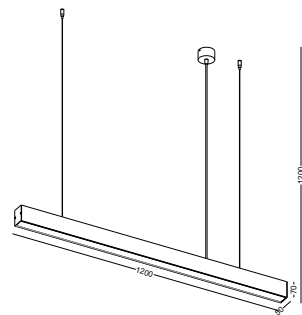

● *LPL159-SL*

material: aluminium
SMD LED 20W / WW
Ra85 / 2000lm /
incl. power supply
IP20 / class I / **CE**
brushed silver
3000K/4000K/6000K

● *LPL159-WT*

white painting