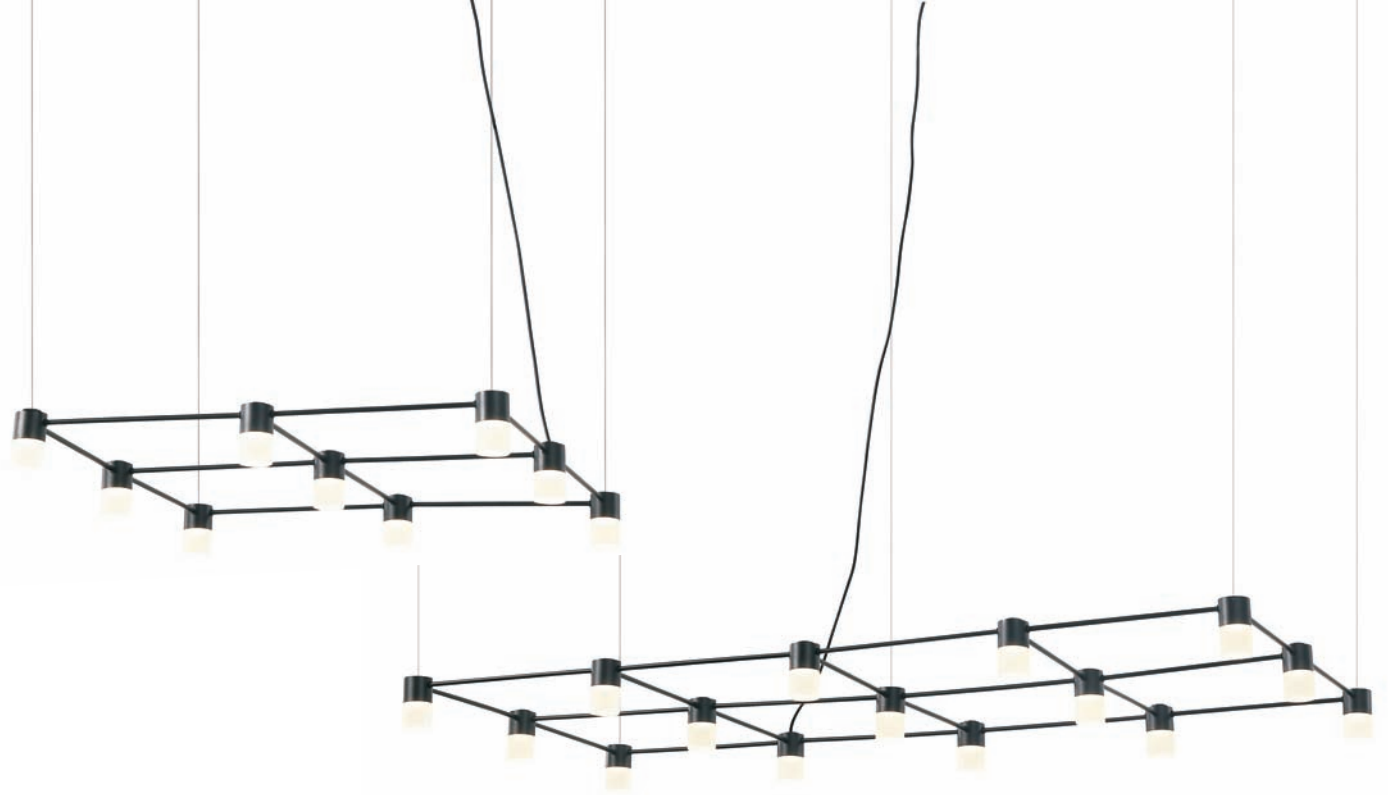

code **LPL342-BK**

surface
customizable

chrome plated

concrete grey paint
similar to RAL7037

casing aluminum+steel / black painting / lamping cree 9W / Ra>80 / 630LM / acrylic diffuser / 2700K/3000K/4000K/6000K

installation IP20 grille size 535mm x 535mm 1.2meter cable / cable length customizable

code **LPL343-BK**

surface
customizable

chrome plated

concrete grey paint
similar to RAL7037

casing aluminum+steel / black painting / lamping cree 15W / Ra>80 / 1050LM / acrylic diffuser / 2700K/3000K/4000K/6000K

installation IP20 grille size 535mm x 1035mm 1.2meter cable / cable length customizable