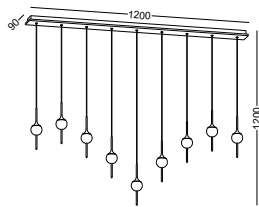

● **LPL244**

material : aluminium
CREE LED 9x3W / WW
Ra85 / 1530lm
incl. power supply
IP20 / class I / CE
Acrylic diffuser
Stainless steel base
3000K/4000K/6000K