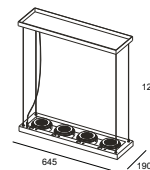

● **LPL013**

material: aluminium
LED 24W / WW
Ra85 / 2400lm / 30°
incl. power supply
IP20 / class I / **CE**
White painting
3000K/4000K/6000K