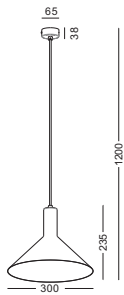

code **LPL315-BK**
casing Steel
finishing outer/black painting
inner/ white painting
lamping E27 Socket
installation ceiling surface mount
black fabric cable 1M long customizable

IP20
0.87kg