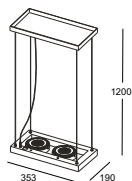

● **LPL011**

material: aluminium
LED 12W / WW
Ra85 / 1200lm / 30°
incl. power supply
IP20 / class I / **CE**
White painting
3000K/4000K/6000K