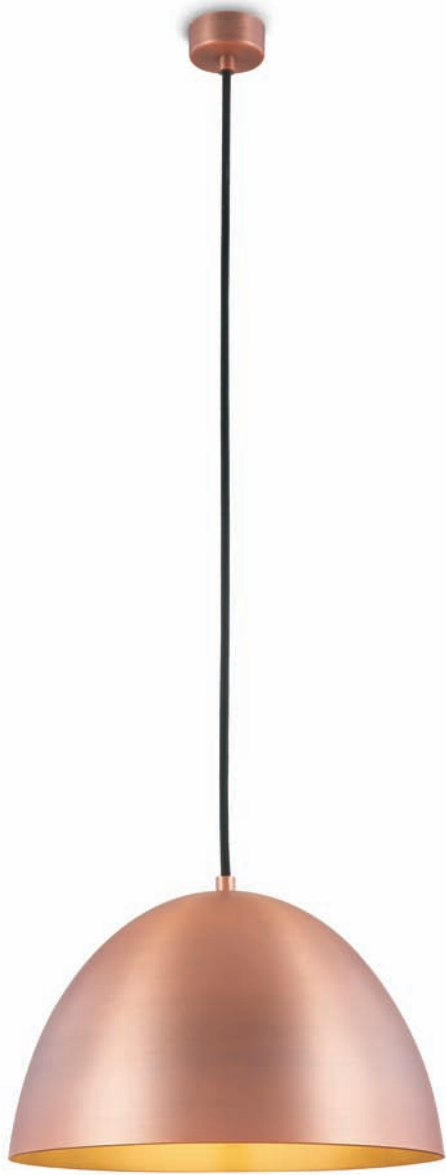

code **LPL317-HG**
casing Steel
finishing outer/red antique bronzed
inner/ matt black painting
lamping E27 Socket
installation ceiling surface mount
black fabric cable 1M long customizable

IP20
1.13kg