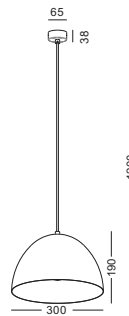

code **LPL317-BK**
casing Steel
finishing outer/black painting
inner/ white painting
lamping E27 Socket
installation ceiling surface mount
black fabric cable 1M long customizable

1.13kg