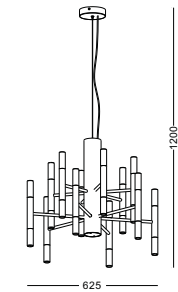

● **LPL213-BK**
material: aluminium
Acrylic diffuser
LED 24X3W / WW
Ra85 / 4080lm
incl. power supply
IP20 / class I / **CE**
White painting
3000K/4000K/6000K