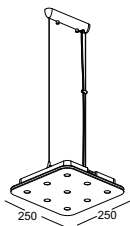

● **LPL012**

material: aluminium  
 LED 18W / WW  
 Ra85 / 1800lm / 30°  
 incl. power supply  
 IP20 / class I / **CE**  
 White painting  
 3000K/4000K/6000K

● **LPL013**

material: aluminium  
 LED 24W / WW  
 Ra85 / 2400lm / 30°  
 incl. power supply  
 IP20 / class I / **CE**  
 White painting  
 3000K/4000K/6000K