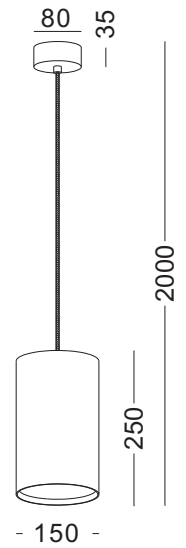

MEASUREMENTS FOR THE PENDENTS

LPL230

LPL219

LPL220

LPL300