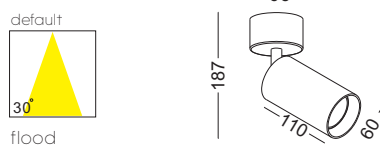

code **DS001-BK**
casing aluminum
finishing black paint
lamping Gu 10 Socket
supplied with a
5W LED Gu 10 bulb
Lumens 430LM
CRI Ra>80
Beam 30 degree
lamp color 2700K/~~3000K~~/4000K/6000K
Input AC 100-240V
installation surface mount

▲ Net Weight 0.41kg

lens available

surface customizable

- chrome plated
- concrete grey paint similar to RAL7037