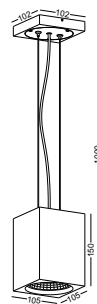

● **LPL186**

material: aluminium
COB LED 13W / WW
Ra85 / 1300lm / 38°
incl. power supply
IP20 / class I / **CE**
brushed silver
3000K/4000K/6000K