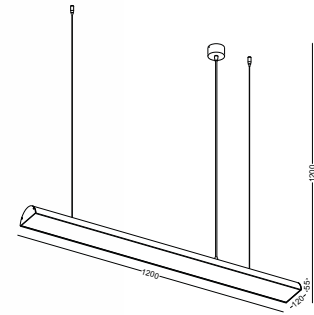

● **LPL161-WT**

material: aluminium
SMD LED 40W / WW
Ra85 / 4000lm /
incl. power supply
IP20 / class I / **CE**
white painting
3000K/4000K/6000K

● **LPL161-SL**

material: aluminium
SMD LED 40W / WW
Ra85 / 4000lm /
incl. power supply
IP20 / class I / **CE**
brushed silver
3000K/4000K/6000K