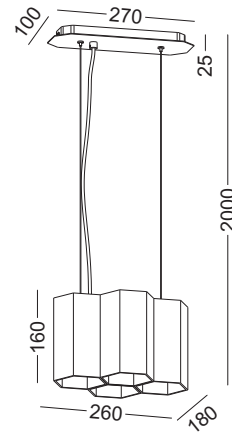

installation     IP20 lamp shade dia 102mm x200mm 1.8meter cable / cable length customizable

LPL218-SL

LPL219-GD

LPL220-GD

LPL218-BK

code LPL300-WT / LPL300-BK

casing aluminum / white painting/black plating / E27 socket / bulb not included / Max 40W

# MEASUREMENTS FOR THE PENDENTS

LPL364

LPL366

LPL367

LPL368

LPL369

A close-up photograph of a modern pendent light fixture. The fixture is made of antique bronzed metal, featuring a wide, shallow, conical shade at the top and a cylindrical stem that tapers towards the bottom. A black cord is attached to the top of the stem. The lighting is soft and focused on the fixture, highlighting its metallic texture and geometric forms against a plain white background.