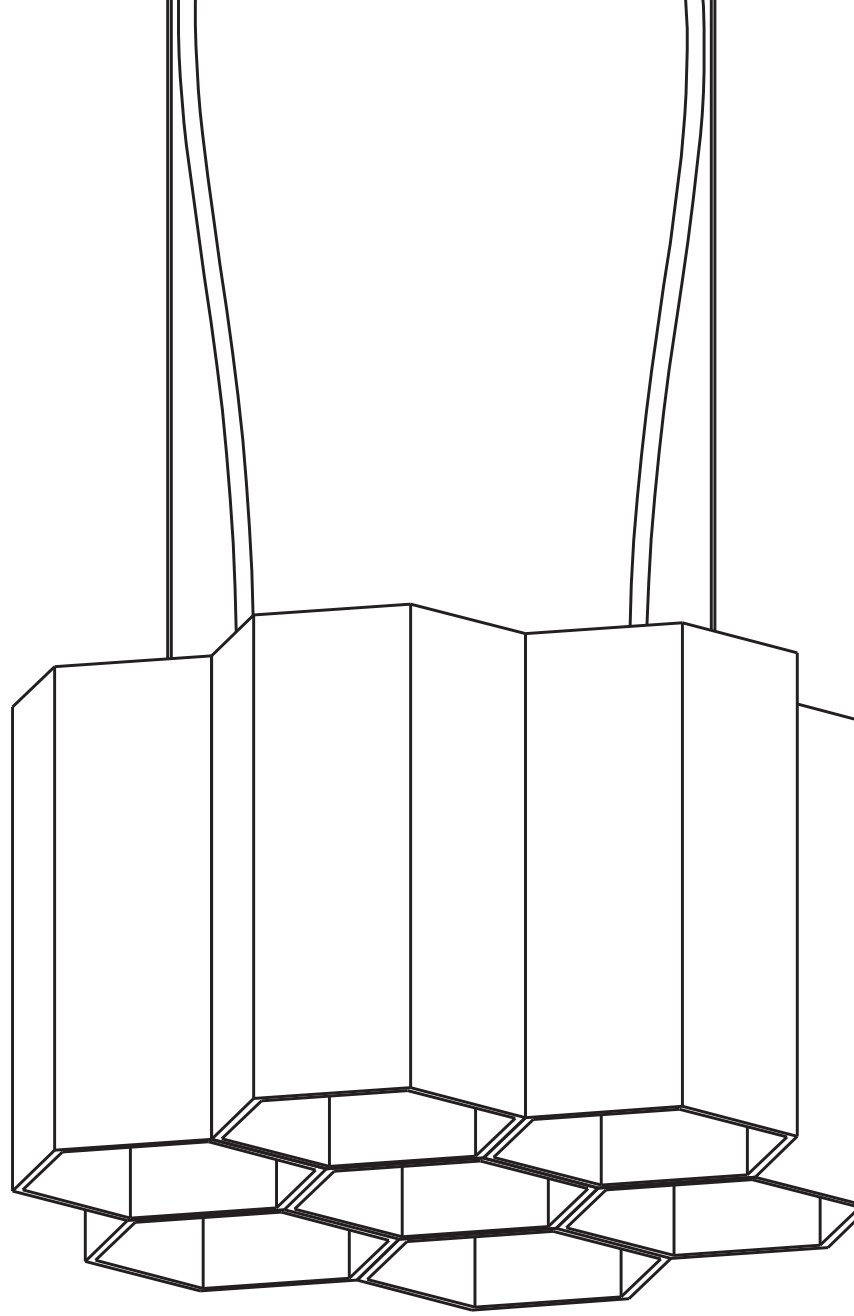

PENDENT LIGHT SERIES