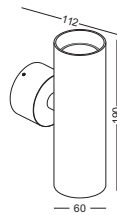

code **DS032-BK**
casing aluminum / black painting
lamping 2xGu10 socket supplied with
2x 5W LED bulbs/ Ra>80 /860LM
Beam 30 degree /
2700K/~~3000K~~/4000K/6000K
installation IP20

surface customizable

- concrete grey paint similar to RAL7037
- anodized gold brushed circular