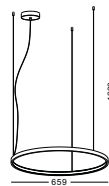

● **LPL253**

material: aluminium
SMD 30W / WW
Ra80 / 3000lm
incl. power supply
IP20 / class I / $\text{C}\epsilon$
painted black
3000K/4000K/6000K