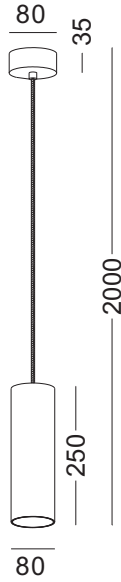

casing aluminum / white painting/black plating / lamping COB 9W / Ra>90 / 800LM / Beam 10/23/38 degree / 2700K/3000K/4000K/6000K

installation     IP20 lamp shade dia 80mm x250mm 1.75meter cable / cable length customizable

# MEASUREMENTS FOR THE PENDENTS

LPL229

LPL230

LPL218

LPL219

LPL220

LPL300