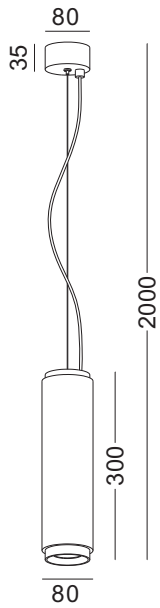

MEASUREMENTS FOR THE PENDENTS

LPL229