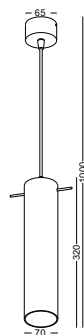

● *LPL156*

material: aluminium
COB LED 5W / WW
Ra85 / 500lm / 38 degree
incl. power supply
IP20 / class I / CE
glass lamp shade
anodized silver
3000K/4000K/6000K