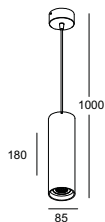

● **LPL150**

material: aluminium  
LED 6W / WW  
Ra90 / 732lm / 30 °  
incl. power supply  
IP20 / class I / **CE**  
anodized black  
3000K/4000K/6000K

● **LPL151**

material: aluminium  
LED 9W / WW  
Ra90 / 1098lm / 30°  
incl. power supply  
IP20 / class I / **CE**  
anodized black  
3000K/4000K/6000K