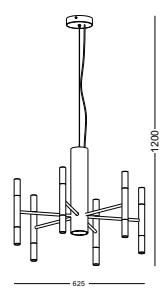

● **LPL212-WT**
material: aluminium
Acrylic diffuser
LED 12X3W / WW
Ra85 / 2040lm
incl. power supply
IP20 / class I / **CE**
White painting
3000K/4000K/6000K