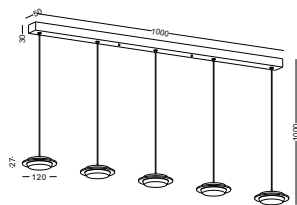

● **LPL204**

material: aluminium
SMD LED 5x4.5W / WW
Ra80 / 2250lm /
incl. power supply
IP20 / class I / **CE**
acrylic lamp shade
anodized silver
3000K/4000K/6000K