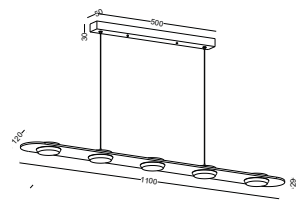

● **LPL205**

material: aluminium
SMD LED 5x4.5W / WW
Ra80 / 2250lm /
incl. power supply
IP20 / class I / **CE**
acrylic lamp shade
anodized silver
3000K/4000K/6000K