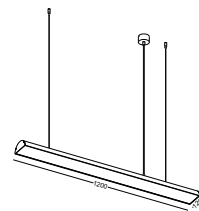

● **LPL161-SL**

material: aluminium
SMD LED 40W / WW
Ra85 / 4000lm /
incl. power supply
IP20 / class I / **CE**
brushed silver
3000K/4000K/6000K