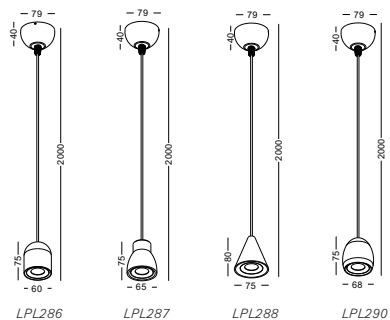

White painting

*SIMPLICITY IS  
THE BEST BEAUTY*

*Aluminium solid  
long hanging lamp  
2meter dia3.8mm  
hanging cable  
10 degree reflector*

- *LPL287-BK*  
material: aluminium  
COB LED 5W / WW  
Ra80 / 430lm/10°  
incl. power supply  
IP20 / class I / CE  
anodized black  
2700K/3000K  
/4000K/6000K
- *LPL288-BK*
- *LPL286-BK*
- *LPL290-BK*