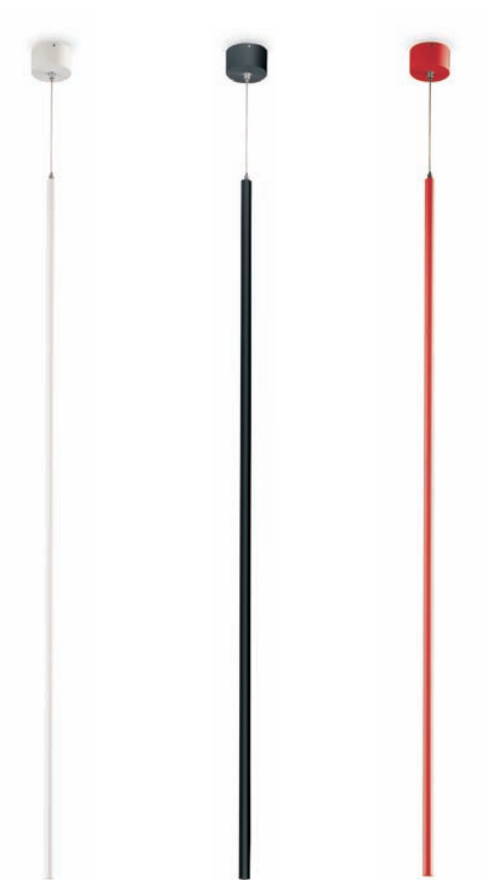

● *LPL201-WT*

material: aluminium
CREE LED 1W / WW
Ra80 / 122lm / 30 degree
incl. power supply
IP20 / class I / CE
painted white
3000K/4000K/6000K

● *LPL201-BK*

anodized black

● *LPL201-RD*

Red painting