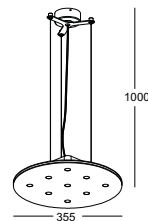

● **LPL147**

material: aluminium
CREE LED 27W / WW
Ra90 / 1530lm / 60°
incl. power supply
IP20 / class I / CE
White painting
3000K/4000K/6000K