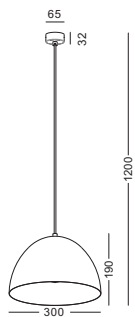

code **LPL317-HG**
casing Steel
finishing outer/red antique bronzed
inner/ matt black painting
lamping E27 Socket
installation ceiling surface mount
black fabric cable 1M long customizable

IP20
1.13kg