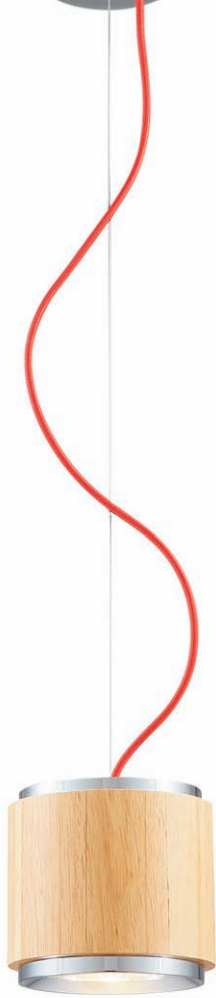

LPL230-CR

LPL229-WT

LPL230-BK

LPL229-GD

code LPL229-WT / LPL229-GD

surface customizable

concrete grey paint similar to RAL7037

anodized gold brushed linear

casing aluminum+beech / white painting/golden plating / lamping COB 5W / Ra>90 / 430LM / Beam 10/23/38 degree / 2700K/3000K 4000K/6000K

installation IP20 lamp shade dia 80mm x300mm 1.7meter cable / cable length customizable

code LPL230-CR / LPL230-BK

surface customizable

concrete grey paint similar to RAL7037

anodized gold brushed linear

casing aluminum+beech / chrome plated/black painting / lamping COB 12W / Ra>90 / 900LM / Beam 10/23/38 degree / 2700K/3000K 4000K/6000K

installation IP20 lamp shade dia 150mm x140mm 1.7meter cable / cable length customizable