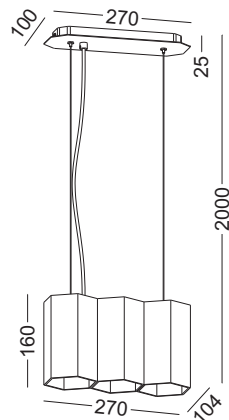

MEASUREMENTS FOR THE PENDENTS

LPL367