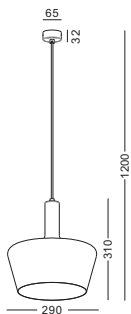

code **LPL314-QG**
casing Steel
finishing outer/ antique bronzed
inner/ matt white painting
lamping E27 Socket
installation ceiling surface mount
black fabric cable 1M long customizable

IP20
1.31kg