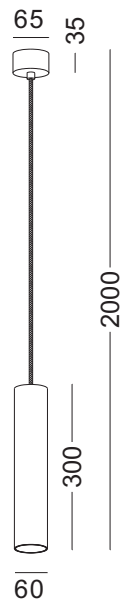

installation     IP20 lamp shade dia 102mm x200mm 1.8meter cable / cable length customizable

LPL218-SL

LPL219-GD

LPL220-GD

LPL218-BK

code LPL300-WT / LPL300-BK

casing aluminum / white painting/black plating / E27 socket / bulb not included / Max 40W

# MEASUREMENTS FOR THE PENDENTS

LPL229

LPL230

LPL218

LPL219

LPL220

LPL300