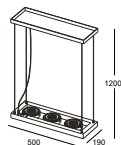

● **LPL012**

material: aluminium
LED 18W / WW
Ra85 / 1800lm / 30°
incl. power supply
IP20 / class I / **CE**
White painting
3000K/4000K/6000K