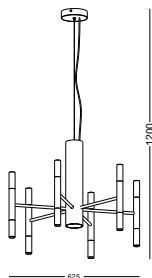

● **LPL251**

material: aluminium  
CREE LED 12W / WW  
Ra85 / 1464lm  
incl. power supply  
IP20 / class I / CE  
Acrylic diffuser  
Stainless steel base  
3000K/4000K/6000K

● *LPL214-BK*

material: aluminium  
Acrylic diffuser  
LED 42X3W / WW  
Ra85 / 7140lm  
incl. power supply  
IP20 / class I / CE  
Anodized black  
3000K/4000K/6000K