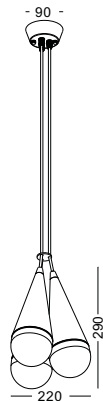

● LPL271

material: steel
acrylic diffuser
SMD LED 10W / WW
Ra80 / 1000lm
incl. power supply
IP20 / class I / **CE**
white painting
3000K/4000K/6000K

● LPL272

material: steel
acrylic diffuser
SMD LED 30W / WW
Ra80 / 3000lm
incl. power supply
IP20 / class I / **CE**
white painting
3000K/4000K/6000K