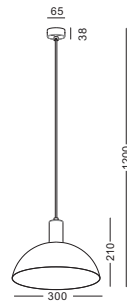

code **LPL316-BK**
casing Steel
finishing outer/black painting
inner/ white painting
lamping E27 Socket
installation ceiling surface mount
black fabric cable 1M long customizable

IP20
0.98kg