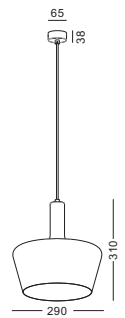

code **LPL314-BK**
casing Steel
finishing outer/black painting
inner/ white painting
lamping E27 Socket
installation ceiling surface mount
black fabric cable 1M long customizable
☑ Ⓢ CE ▼ IP20 ▲ 1.31kg