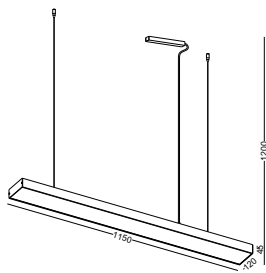

● **LPL160-BK**

material: aluminium
SMD 40W / WW
Ra80 / 4000lm
incl. power supply
IP20 / class I / **CE**
anodized brushed black
3000K/4000K/6000K
acrylic sheet cover

● **LQL004-BK**

material: aluminium
SMD 40W / WW
Ra80 / 4000lm
incl. power supply
IP20 / class I / **CE**
Painted black
3000K/4000K/6000K
led pannel pendant light
for office
1200x300mm
with 1.2m haning cable