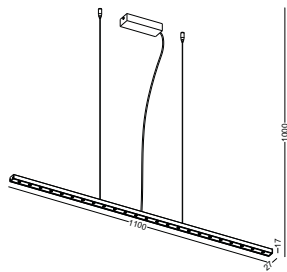

● LPL142

material : aluminium
LED 24W / WW
Ra85 / 2400lm / 30°
incl. power supply
IP20 / class I / CE
anodized black
3000K/4000K/6000K