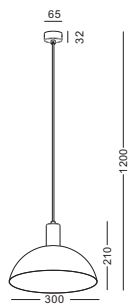

code **LPL316-QG**
casing Steel
finishing outer/antique bronzed
inner/ matt white painting
lamping E27 Socket
installation ceiling surface mount
black fabric cable 1M long customizable
☐ Ⓢ CE ⚠ IP20 ▲ 0.98kg