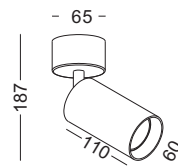

▲ Net Weight 0.41kg

lens available