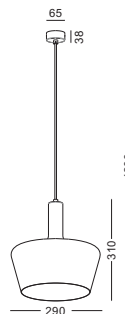

code **LPL314-WT**
casing Steel
finishing outer/white painting
inner/ white painting
lamping E27 Socket
installation ceiling surface mount
black fabric cable 1M long customizable

IP20
1.31kg