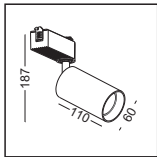

code DS005-GD
casing aluminum
finishing Anodized gold
lamping Gu 10 Socket
supplied with 5W led bulb
Lumens 430LM
CRI Ra>80
Beam 30 degree
lamp color 2700K/3000K/4000K/6000K
Input AC 100-240V
installation single circuit/2 line track
3-line with earth customizable