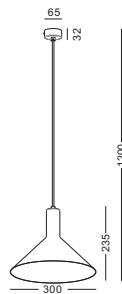

code **LPL315-HG**
casing Steel
finishing outer/ antique bronzed
inner/ matt white painting
lamping E27 Socket
installation ceiling surface mount
black fabric cable 1M long customizable

IP20
0.87kg