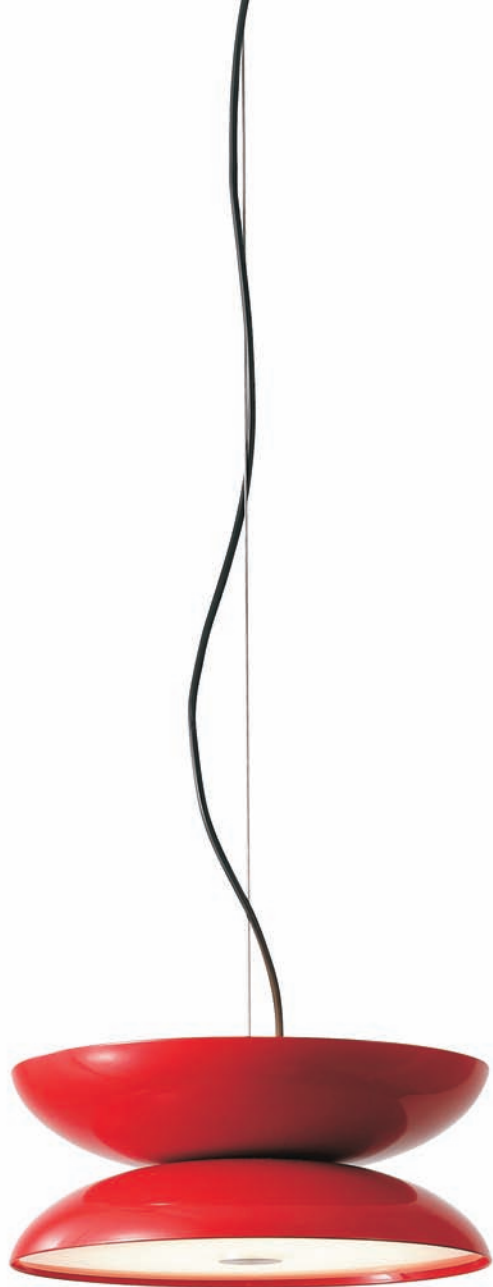

---

code LPL335-RD / LPL335-GN

casing Steel / red painting / green painting / lamping up LED 10W / Ra>80 / 2000LM / 2700K/3000K/4000K/6000K
down LED 10W

installation IP20 lamp shade dia220mm x 50mm 2meter cable / cable length customizable

---