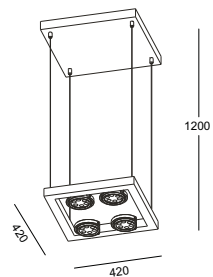

● **LPL119**

material: aluminium  
COB LED 5W / WW  
Ra85 / 500lm / 38°  
incl. power supply  
IP20 / class I / **CE**  
white painting  
3000K/4000K/6000K

● **LPL120**

material: aluminium  
COB LED 13W / WW  
Ra85 / 1300lm / 38°  
incl. power supply  
IP20 / class I / **CE**  
white painting  
3000K/4000K/6000K