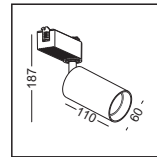

code DS005-SL
casing aluminum
finishing Anodized silver
lamping Gu 10 Socket
supplied with 5W led bulb
Lumens 430LM
CRI Ra>80
Beam 30 degree
lamp color 2700K/3000K/4000K/6000K
Input AC100-240V
installation single circuit/2 line track
3-line with earth customizable