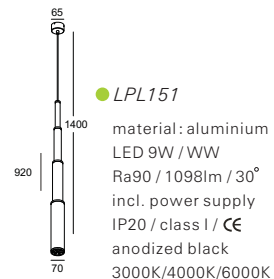

LPL286

LPL287

LPL288

LPL290

● **LPL286-WT**

material: aluminium  
 COB LED 5W / WW  
 Ra80 / 430lm/10°  
 incl. power supply  
 IP20 / class I / **CE**  
 white painting  
 2700K/3000K  
 /4000K/6000K

● **LPL287-WT**

material: aluminium  
 COB LED 5W / WW  
 Ra80 / 430lm/10°  
 incl. power supply  
 IP20 / class I / **CE**  
 white painting  
 2700K/3000K  
 /4000K/6000K

● **LPL288-WT**

material: aluminium  
 COB LED 5W / WW  
 Ra80 / 430lm/10°  
 incl. power supply  
 IP20 / class I / **CE**  
 white painting  
 2700K/3000K  
 /4000K/6000K

● **LPL290-WT**

material: aluminium  
 COB LED 5W / WW  
 Ra80 / 430lm/10°  
 incl. power supply  
 IP20 / class I / **CE**  
 white painting  
 2700K/3000K  
 /4000K/6000K

● **LPL149**

material: aluminium  
LED 3W / WW  
Ra90 / 366lm / 30 °  
incl. power supply  
IP20 / class I / **CE**  
anodized black  
3000K/4000K/6000K

● **LPL150**

material: aluminium  
LED 6W / WW  
Ra90 / 732lm / 30 °  
incl. power supply  
IP20 / class I / **CE**  
anodized black  
3000K/4000K/6000K

● **LPL151**

material: aluminium  
LED 9W / WW  
Ra90 / 1098lm / 30°  
incl. power supply  
IP20 / class I / **CE**  
anodized black  
3000K/4000K/6000K