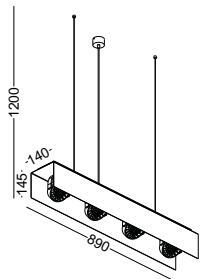

● *LPL210*

material: aluminium
head and steel shade
LED 4X6X1W / WW
Ra85 / 2400lm / 30°
incl. power supply
IP20 / class I / CE
black painting
3000K/4000K/6000K