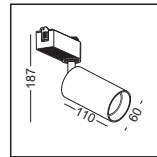

code DS005-BK
casing aluminum
finishing black painting
lamping Gu 10 Socket
supplied with 5W led bulb
Lumens 430LM
CRI Ra>80
Beam 30 degree
lamp color 2700K/3000K/4000K/6000K
Input AC 100-240V
installation single circuit/2 line track
3-line with earth customizable