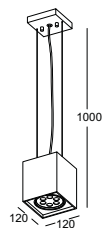

● *LPL139-BK*

material: aluminium
CREE LED 12W / WW
Ra90 / 840lm / 30°
incl. power supply
IP20 / class I / **CE**
black painting
3000K/4000K/6000K