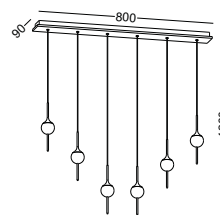

LPL243

material : aluminium
CREE LED 6x3W / WW
Ra85 / 1020lm
incl. power supply
IP20 / class I / CE
Acrylic diffuser
Stainless steel base
3000K/4000K/6000K