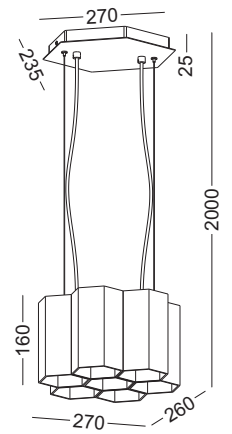

casing aluminum / white painting/black plating / lamping COB 12W / Ra>90 /900LM / Beam 10/23/38 degree / 2700K/3000K/4000K/6000K

installation     IP20 lamp shade dia 102mm x200mm 1.8meter cable / cable length customizable

installation     IP20 lamp shade dia 102mm x200mm 1.8meter cable / cable length customizable

LPL218-SL

LPL219-GD

LPL220-GD

LPL218-BK

code LPL300-WT / LPL300-BK

casing aluminum / white painting/black plating / E27 socket / bulb not included / Max 40W

installation     IP20 lamp shade 180x260 x160mm 2meter cable / cable length customizable

---

code [LPL368-WT](#)

casing aluminum / white painting / 4xGu10 socket / bulb not included max 4x20W /

installation     IP20 lamp shade 180x260 x160mm 2meter cable / cable length customizable

# MEASUREMENTS FOR THE PENDENTS

LPL364

LPL366

LPL367

LPL368

LPL369

A close-up photograph of a modern pendent light fixture. The fixture is made of antique bronzed metal, featuring a wide, shallow, conical shade at the top and a cylindrical stem that tapers towards the bottom. A black cord is attached to the top of the stem. The lighting is soft and focused on the fixture, highlighting its metallic texture and geometric forms against a plain white background.