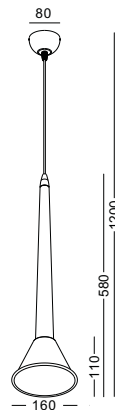

● *LPL274-BK*

material: steel
COB LED 5W / WW
Ra80 / 430lm
incl. power supply
IP20 / class I / **CE**
black painting
2700K/3000K/4000K/6000K

● *LPL274-WT*

white painting