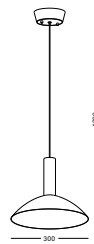

● **LPL223**

material: steel shade
and aluminium heat sink
COB LED 9W / WW
Ra85 / 900lm /
incl. power supply
IP20 / class I / **CE**
painted black
3000K/4000K/6000K