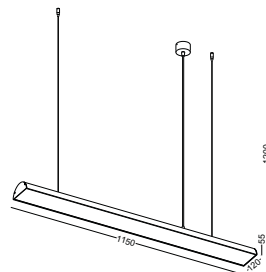

● **LPL161-BK**

material: aluminium
SMD 40W / WW
Ra80 / 4000lm
incl. power supply
IP20 / class I / **CE**
anodized brushed black
3000K/4000K/6000K
acrylic sheet cover