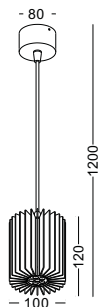

● **LPL155-BK**

material: aluminium
CREE LED 6W / WW
Ra90 / 732lm /
30 degree beam
incl. power supply
IP20 / class I / **CE**
anodized black
3000K/4000K/6000K

● **LPL155-WT**

coated white