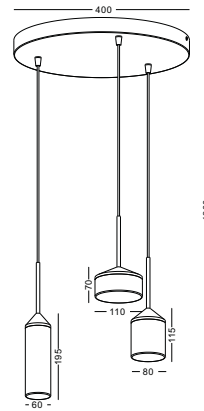

● **LPL237**

material: aluminium  
 COB LED 5W / WW  
 Ra85 / 500lm /  
 incl. power supply  
 IP20 / class I / **CE**  
 acrylic lamp shade  
 anodized black  
 3000K/4000K/6000K

● **LPL238**

material: aluminium  
 COB LED 5W / WW  
 Ra85 / 500lm /  
 incl. power supply  
 IP20 / class I / **CE**  
 acrylic lamp shade  
 anodized black  
 3000K/4000K/6000K