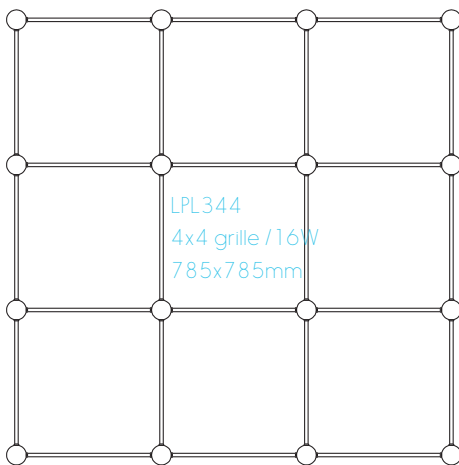

what we have in standard