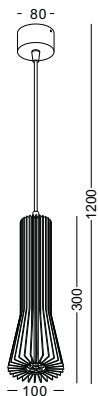

● **LPL152-BK**

material: aluminium
CREE LED 6W / WW
Ra90 / 732lm /
30 degree beam
incl. power supply
IP20 / class I / **CE**
anodized black
3000K/4000K/6000K

● **LPL152-WT**

coated white