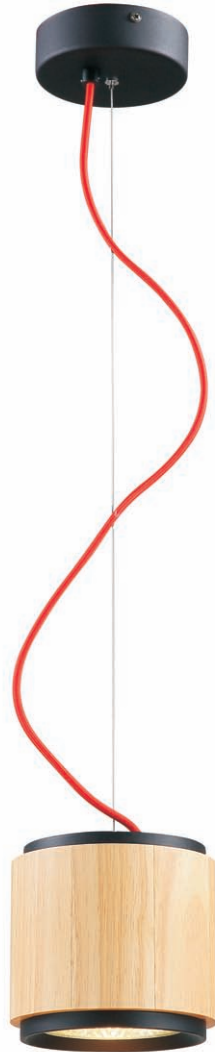

casing aluminum+beech / chrome plated/black painting / lamping COB 5W / Ra>90 / 430LM / Beam 10/23/38 degree / 2700K/3000K 4000K/6000K

installation     IP20 lamp shade dia 80mm x 300mm 1.7meter cable / cable length customizable

code LPL230-WT / LPL230-GD

surface customizable ■ concrete grey paint similar to RAL7037 ■ anodized gold brushed linear

casing aluminum+beech / white painting/golden plated / lamping COB 12W / Ra>90 / 900LM / Beam 10/23/38 degree / 2700K/3000K 4000K/6000K

installation     IP20 lamp shade dia 150mm x 140mm 1.7meter cable / cable length customizable

LPL230-CR

LPL229-WT

LPL230-BK

LPL229-GD

code LPL229-WT / LPL229-GD

surface customizable

concrete grey paint similar to RAL7037

anodized gold brushed linear

casing aluminum+beech / white painting/golden plating / lamping COB 5W / Ra>90 / 430LM / Beam 10/23/38 degree / 2700K/3000K 4000K/6000K

installation     IP20 lamp shade dia 80mm x300mm 1.7meter cable / cable length customizable