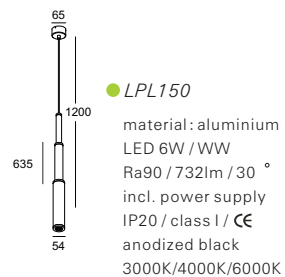

LPL286

LPL287

LPL288

LPL290

● **LPL286-WT**

material: aluminium  
 COB LED 5W / WW  
 Ra80 / 430lm/10°  
 incl. power supply  
 IP20 / class I / **CE**  
 white painting  
 2700K/3000K  
 /4000K/6000K

● **LPL287-WT**

material: aluminium  
 COB LED 5W / WW  
 Ra80 / 430lm/10°  
 incl. power supply  
 IP20 / class I / **CE**  
 white painting  
 2700K/3000K  
 /4000K/6000K

● **LPL288-WT**

material: aluminium  
 COB LED 5W / WW  
 Ra80 / 430lm/10°  
 incl. power supply  
 IP20 / class I / **CE**  
 white painting  
 2700K/3000K  
 /4000K/6000K

● **LPL290-WT**

material: aluminium  
 COB LED 5W / WW  
 Ra80 / 430lm/10°  
 incl. power supply  
 IP20 / class I / **CE**  
 white painting  
 2700K/3000K  
 /4000K/6000K

● **LPL149**

material: aluminium  
LED 3W / WW  
Ra90 / 366lm / 30 °  
incl. power supply  
IP20 / class I / **CE**  
anodized black  
3000K/4000K/6000K

● **LPL150**

material: aluminium  
LED 6W / WW  
Ra90 / 732lm / 30 °  
incl. power supply  
IP20 / class I / **CE**  
anodized black  
3000K/4000K/6000K

● **LPL151**

material: aluminium  
LED 9W / WW  
Ra90 / 1098lm / 30°  
incl. power supply  
IP20 / class I / **CE**  
anodized black  
3000K/4000K/6000K