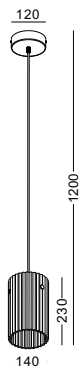

- *LPL292-BK*
  material: aluminium
  E27 socket
  bulb not included
  IP20 / class I / CE
  Anodized black

- *LPL292-GD*
  anodized gold

- *LPL292-SL*
  anodized silver