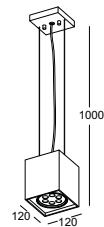

● **LPL139-WT**

material: aluminium
CREE LED 12W / WW
Ra90 / 840lm / 30°
incl. power supply
IP20 / class I / **CE**
White painting
3000K/4000K/6000K