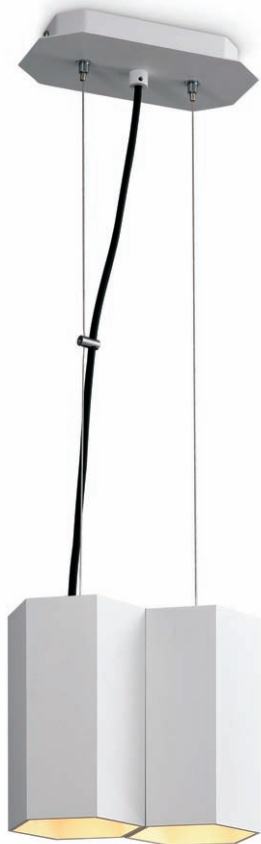

---

code [LPL366-BK](#)

casing aluminum / black painting / 2xGu10 socket / bulb not included max 2x20W /

installation IP20 lamp shade 104x180 x160mm 2meter cable / cable length customizable

---

code [LPL366-WT](#)

casing aluminum / white painting / 2xGu10 socket / bulb not included max 2x20W /

installation IP20 lamp shade 104x180 x160mm 2meter cable / cable length customizable

---

code [LPL366-GR](#)

casing aluminum / grey painting / 2xGu10 socket / bulb not included max 2x20W /

installation IP20 lamp shade 104x180 x160mm 2meter cable / cable length customizable

---