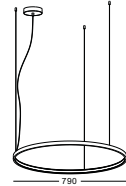

● **LPL253**

material: aluminium  
SMD 30W / WW  
Ra80 / 3000lm  
incl. power supply  
IP20 / class I /  $\text{C}\epsilon$   
painted black  
3000K/4000K/6000K

● **LPL254**

material: aluminium  
SMD 36W / WW  
Ra80 / 3600lm  
incl. power supply  
IP20 / class I /  $\text{C}\epsilon$   
painted black  
3000K/4000K/6000K