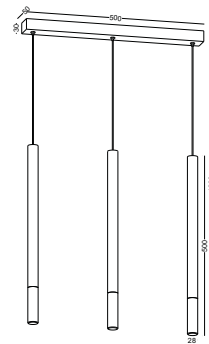

● **LPL187**

material: aluminium
CREE LED 3W / WW
Ra90 / 170lm /
incl. power supply
IP20 / class I / **CE**
acrylic lamp shade
anodized black
3000K/4000K/6000K