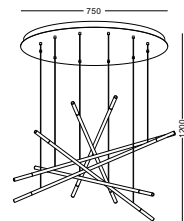

● **LPL251**

material: aluminium
CREE LED 12W / WW
Ra85 / 1464lm
incl. power supply
IP20 / class I / CE
Acrylic diffuser
Stainless steel base
3000K/4000K/6000K