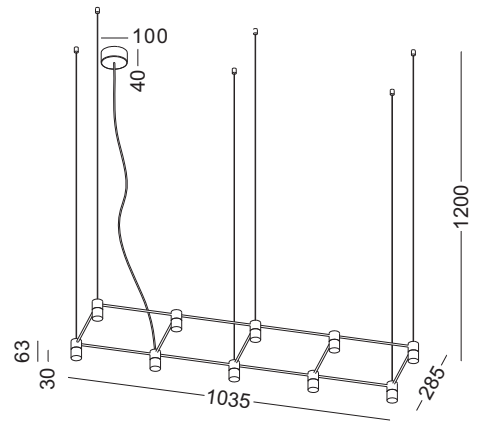

MEASUREMENTS FOR THE PENDENTS

LPL339

LPL340

LPL341