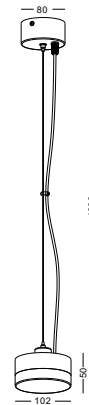

- **LPL206-BK**
  material: aluminium
  Acrylic diffuser
  SMD LED 4W / WW
  Ra80 / 400lm
  incl. power supply
  IP20 / class I / **CE**
  Anodized black
  3000K/4000K/6000K
- **LPL206-WT**
  White painting
- **LPL206-CR**
  Chrome plated