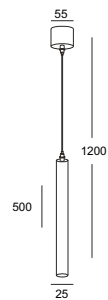

● **HL012-WT**

material: aluminium
CREE LED 3W / WW
Ra90 / 170lm / 30 °
incl. power supply
IP20 / class I / CE
White painting
3000K/4000K/6000K

● **HL012-BK**

Anodized black