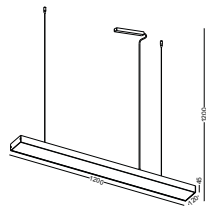

● *LPL160-WT*

material: aluminium
SMD LED 40W / WW
Ra85 / 4000lm /
incl. power supply
IP20 / class I / CE
painted white
3000K/4000K/6000K