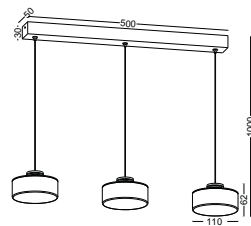

● **LPL155-WT**

coated white

● **LPL176**

material: aluminium  
 COB LED 5W / WW  
 Ra85 / 500lm /  
 incl. power supply  
 IP20 / class I / **CE**  
 acrylic lamp shade  
 anodized silver  
 3000K/4000K/6000K