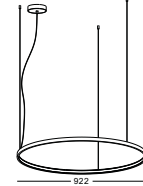

● **LPL253**

material: aluminium  
SMD 30W / WW  
Ra80 / 3000lm  
incl. power supply  
IP20 / class I /  $\text{C}\epsilon$   
painted black  
3000K/4000K/6000K

● **LPL254**

material: aluminium  
SMD 36W / WW  
Ra80 / 3600lm  
incl. power supply  
IP20 / class I /  $\text{C}\epsilon$   
painted black  
3000K/4000K/6000K