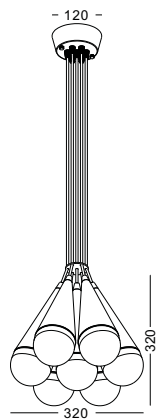

Selected from several prototypes, we finally decided to produce the shape as the picture shows. The acrylic diffuser is not a hemisphere but more than that and there are lots of curves. A 10W LED makes the light very plump and, really like light drops.