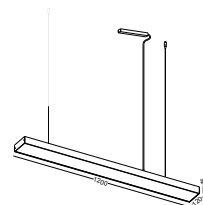

● **LPL160-SL**

material: aluminium
SMD LED 40W / WW
Ra85 / 4000lm /
incl. power supply
IP20 / class I / **CE**
brushed silver
3000K/4000K/6000K