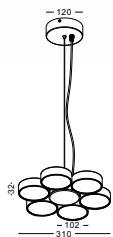

● **LPL205**

material: aluminium  
 SMD LED 5x4.5W / WW  
 Ra80 / 2250lm /  
 incl. power supply  
 IP20 / class I / **CE**  
 acrylic lamp shade  
 anodized silver  
 3000K/4000K/6000K

● **LPL194**

material: aluminium  
SMD LED 5x4.5W / WW  
Ra80 / 2250lm /  
incl. power supply  
IP20 / class I /  $\text{CE}$   
acrylic lamp shade  
Chrome coated  
3000K/4000K/6000K