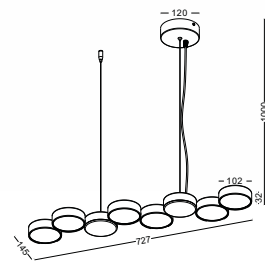

● **LPL195**

material: aluminium
SMD LED 27W / WW
Ra80 / 2700lm /
incl. power supply
IP20 / class I / **CE**
acrylic lamp shade
Chrome coated
3000K/4000K/6000K