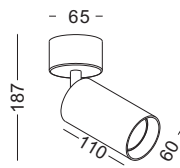

▲ Net Weight 0.41kg

lens available

surface customizable

- chrome plated
- concrete grey paint similar to RAL7037