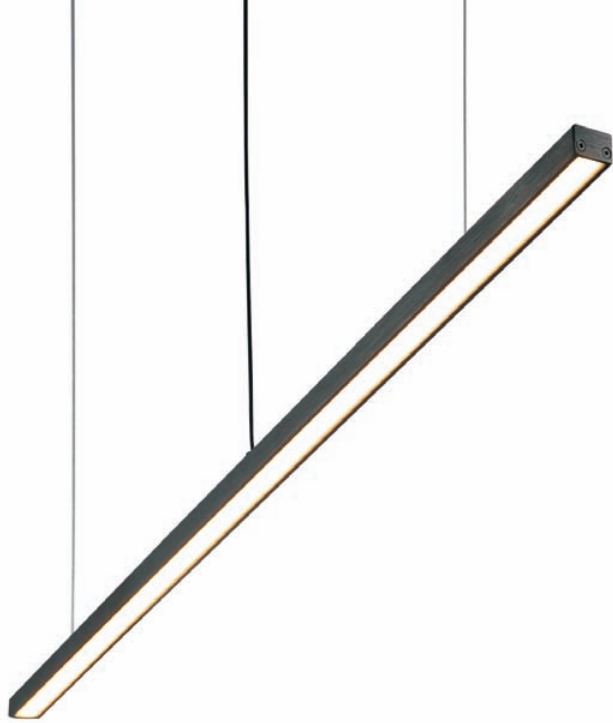

● *LPL142A*

material: aluminium
LED 24W / WW
Ra85 / 2400lm
incl. power supply
IP20 / class I / **CE**
anodized black
3000K/4000K/6000K
Without lense
acrylic sheet cover