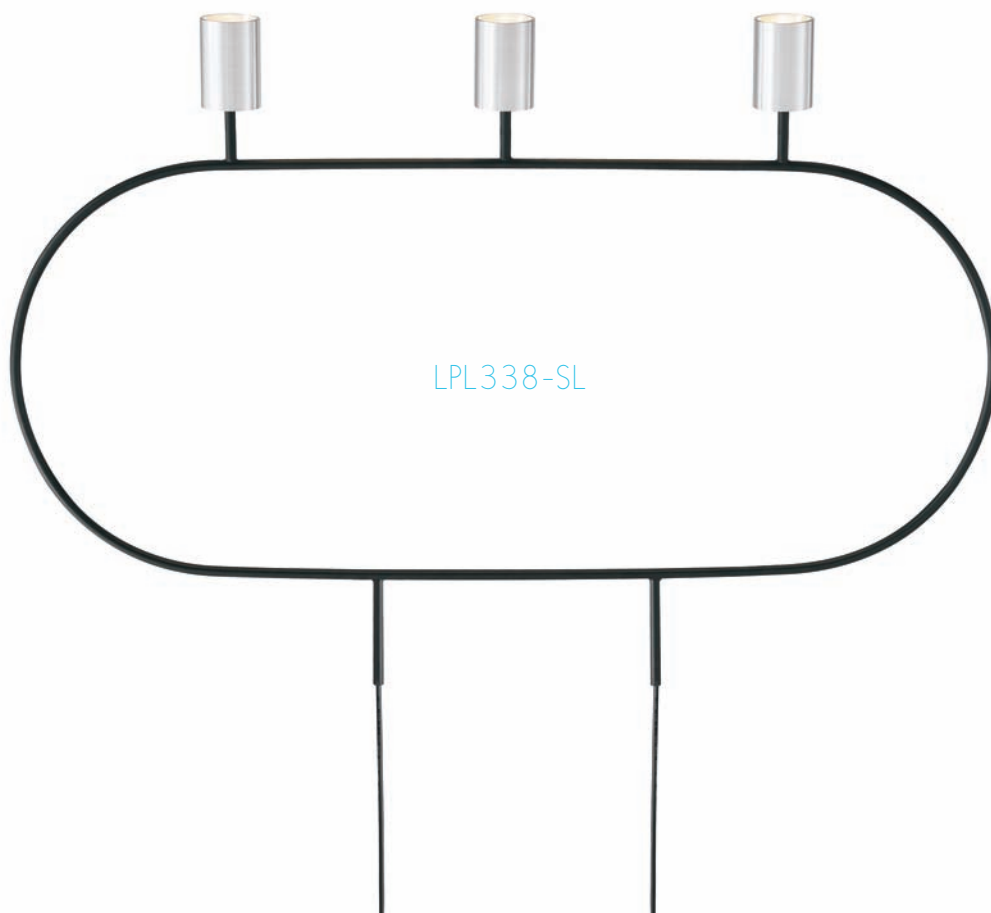

installation     IP20 lamp shade dia40mm x60mm / the ring 700X300mm/1.6meter cable /cable length customizable

LPL336-SL

LPL337-SL

LPL338-SL