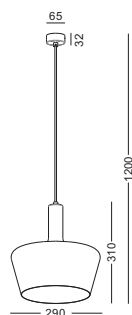

code **LPL314-HG**
casing Steel
finishing outer/red antique bronzed
inner/ matt black painting
lamping E27 Socket
installation ceiling surface mount
black fabric cable 1M long customizable

IP20
1.31kg