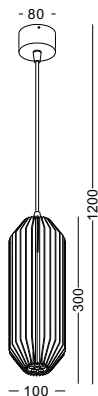

● **LPL153-BK**

material: aluminium
CREE LED 6W / WW
Ra90 / 732lm /
30 degree beam
incl. power supply
IP20 / class I / **CE**
anodized black
3000K/4000K/6000K

● **LPL153-WT**

coated white