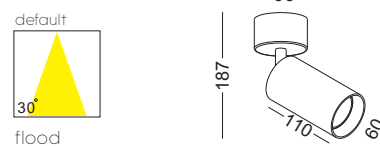

code **DS001-WT**
casing aluminum
finishing White paint
lamping Gu 10 Socket
supplied with a
5W LED Gu 10 bulb
Lumens 430LM
CRI Ra>80
Beam 30 degree
lamp color 2700K/~~3000K~~/4000K/6000K
Input AC 100-240V
installation surface mount

▲ Net Weight 0.41kg

lens available