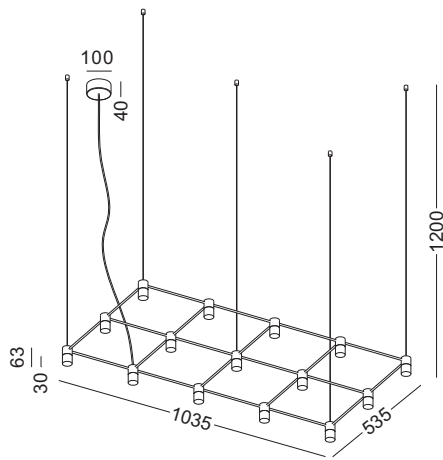

MEASUREMENTS FOR THE PENDENTS

LPL339

LPL340

LPL341