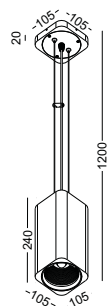

● **LPL263**

material: aluminium
COB LED 12W / WW
Ra85 / 900lm / 23°
incl. power supply
IP20 / class I /
white painting
3000K/4000K/6000K