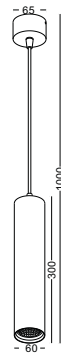

● *LPL157*

material: aluminium
COB LED 5W / WW
Ra85 / 500lm / 38degree
incl. power supply
IP20 / class I / CE
anodized silver
3000K/4000K/6000K