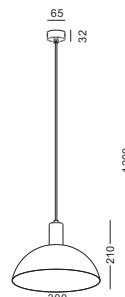

code **LPL316-HG**
casing Steel
finishing outer/red antique bronzed
inner/ matt black painting
lamping E27 Socket
installation ceiling surface mount
black fabric cable 1M long customizable
☑ Ⓢ Ⓢ IP20 ⚠ 0.98kg