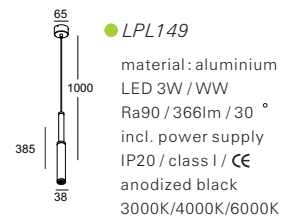

LPL286

LPL287

LPL288

LPL290

● **LPL286-WT**

material: aluminium  
 COB LED 5W / WW  
 Ra80 / 430lm/10°  
 incl. power supply  
 IP20 / class I / **CE**  
 white painting  
 2700K/3000K  
 /4000K/6000K

● **LPL287-WT**

material: aluminium  
 COB LED 5W / WW  
 Ra80 / 430lm/10°  
 incl. power supply  
 IP20 / class I / **CE**  
 white painting  
 2700K/3000K  
 /4000K/6000K

● **LPL288-WT**

material: aluminium  
 COB LED 5W / WW  
 Ra80 / 430lm/10°  
 incl. power supply  
 IP20 / class I / **CE**  
 white painting  
 2700K/3000K  
 /4000K/6000K

● **LPL290-WT**

material: aluminium  
 COB LED 5W / WW  
 Ra80 / 430lm/10°  
 incl. power supply  
 IP20 / class I / **CE**  
 white painting  
 2700K/3000K  
 /4000K/6000K

● **LPL149**

material: aluminium  
LED 3W / WW  
Ra90 / 366lm / 30 °  
incl. power supply  
IP20 / class I / **CE**  
anodized black  
3000K/4000K/6000K