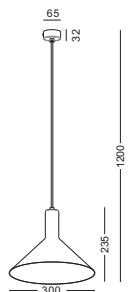

code **LPL315-HG**
casing Steel
finishing outer/red antique bronzed
inner/ matt black painting
lamping E27 Socket
installation ceiling surface mount
black fabric cable 1M long customizable
☑ Ⓢ Ⓢ IP20 ⚠ 0.87kg