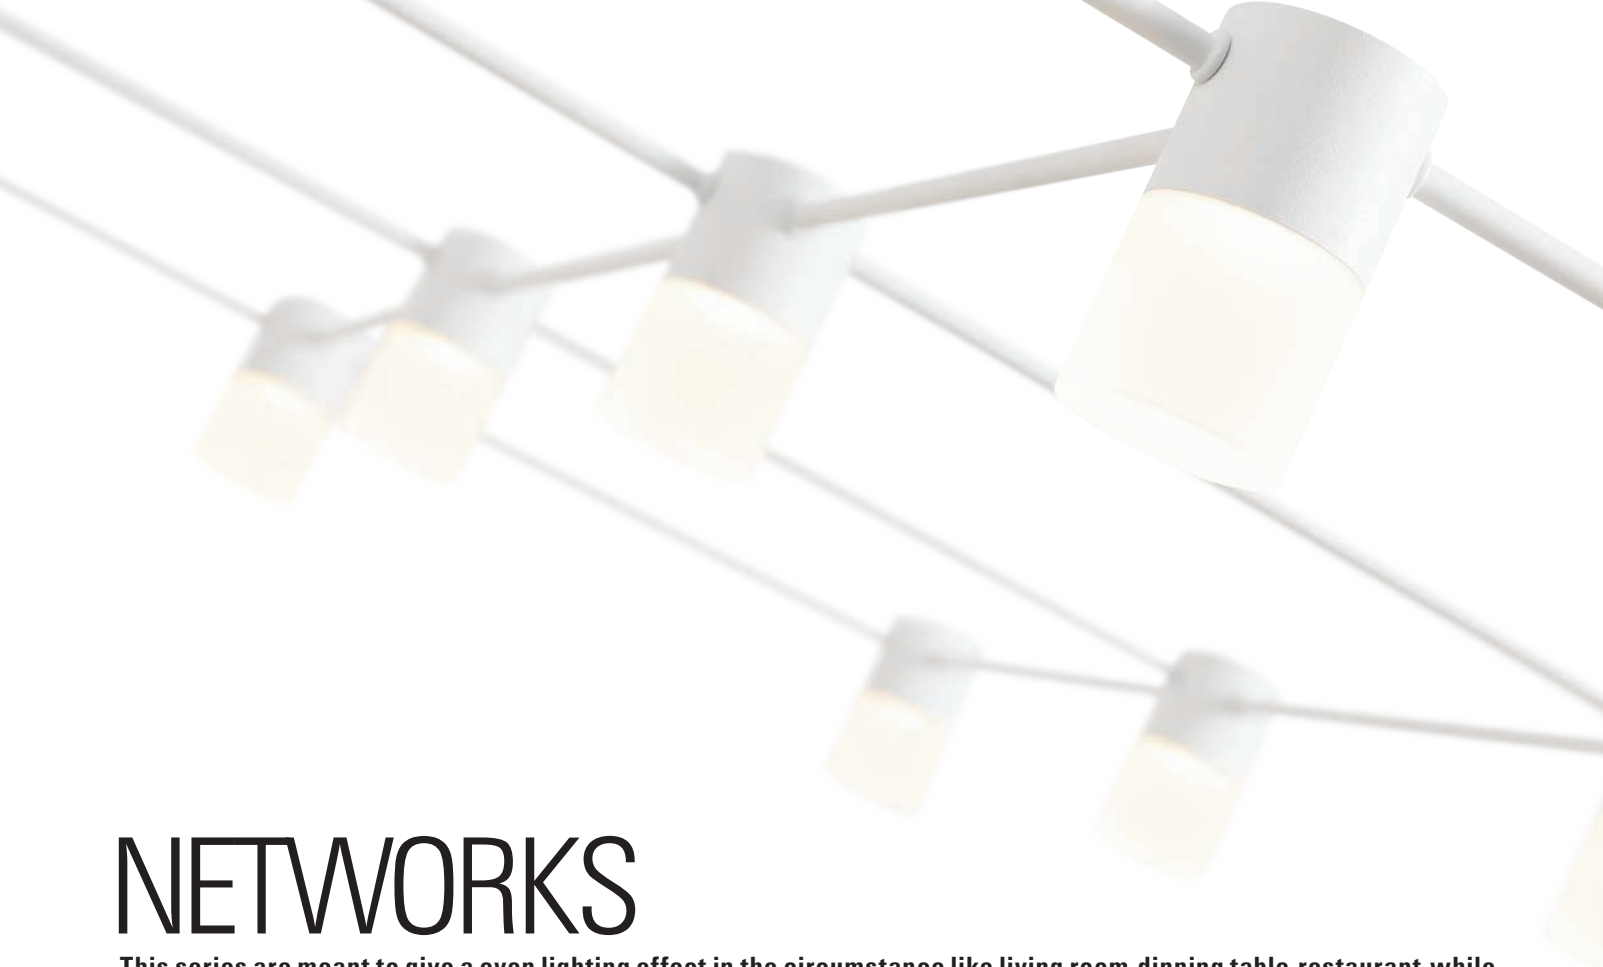

# NETWORKS

**This series are meant to give a even lighting effect in the circumstance like living room, dinning table, restaurant, while the lamp takes a attracting attention in the space. The basic unit is a square of 285mm by 285mm. We designed six basic models which is from 2x3 to 4x4 squares. Of coures customer can require any models with more squares, while they have larger applications like hotel lobby, big hollows and etc. Every characteristics of this series is well designed and considered. The light coming from the acrylic is bright but not dazzling. The slim body of the lamp creates a brisk space.**