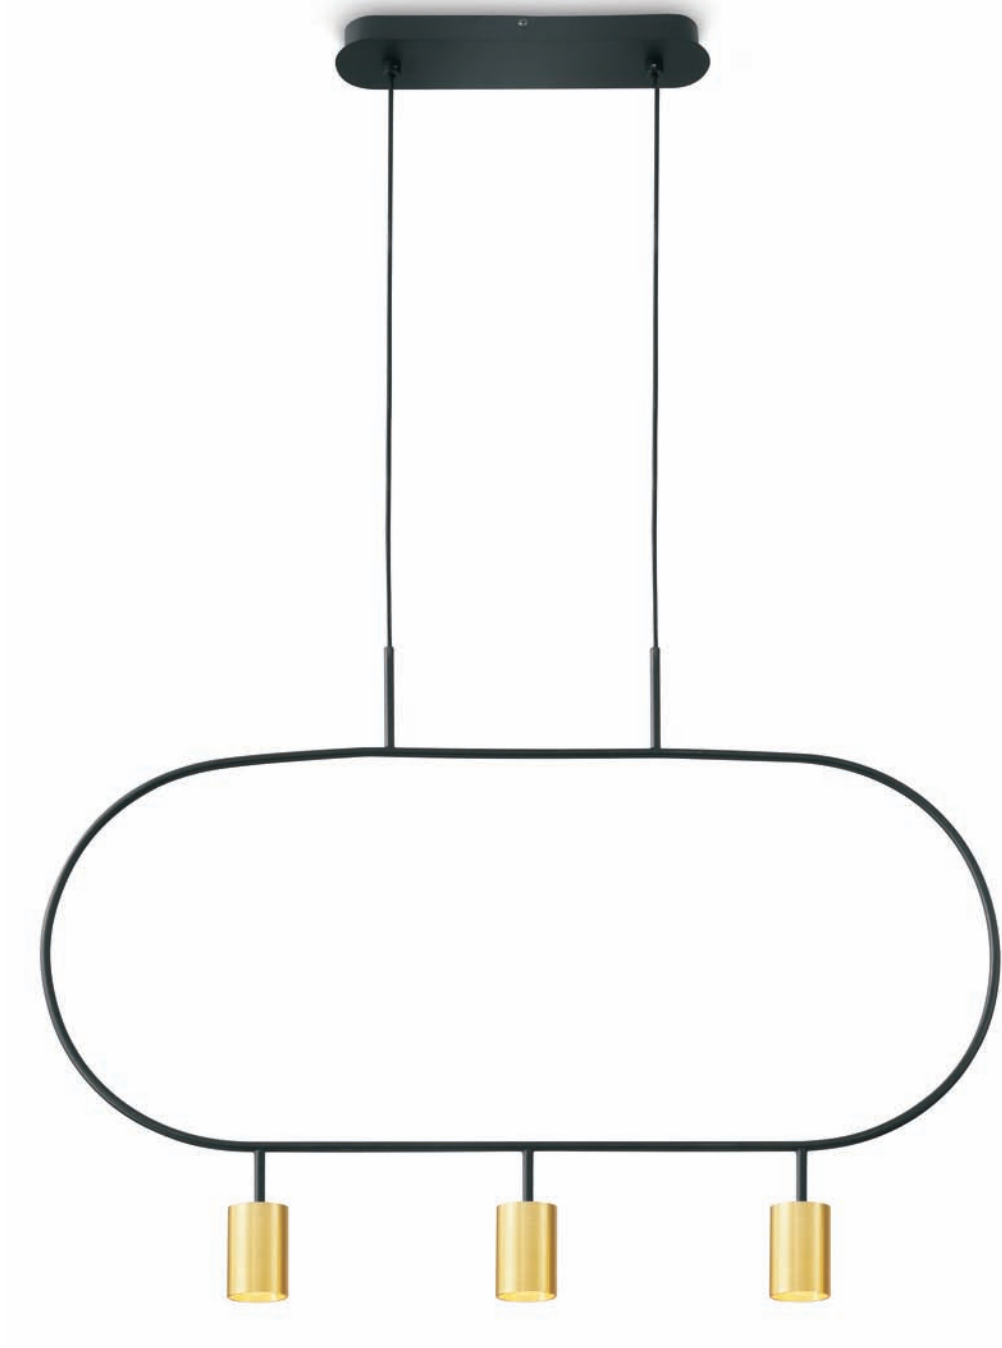

code **LPL338-GD**

surface customizable

chrome plated

concrete grey paint similar to RAL7037

white paint similar to RAL9003

casing aluminum+steel / black painting / anodized golden / lamping COB 3X3W / Ra>90 / 720LM / Beam 10/23/38 degree / 2700K/3000K/4000K/5000K

installation IP20 lamp shade dia40mm x60mm / the ring 700X300mm/1.6meter cable /cable length customizable