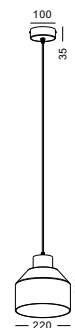

● **LPL279**

material: aluminium
crystal glass shade
SMD LED 10W / WW
Ra80 / 1000lm
incl. power supply
IP20 / class I / **CE**
chrome plated
3000K/4000K/6000K