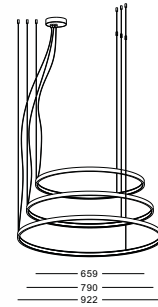

● **LPL256**

material: aluminium
SMD 42+36+30W / WW
Ra80 / 10800lm
incl. power supply
IP20 / class I / $\text{C}\epsilon$
painted black
3000K/4000K/6000K