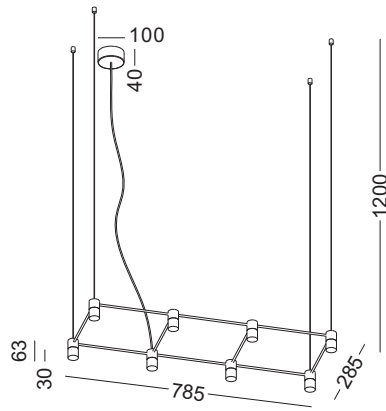

MEASUREMENTS FOR THE PENDENTS

LPL339

LPL340

LPL341