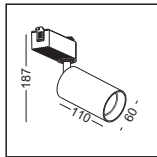

code DS005-WT
casing aluminum
finishing white painting
lamping Gu 10 Socket
supplied with 5W led bulb
Lumens 430LM
CRI Ra>80
Beam 30 degree
lamp color 2700K/3000K/4000K/6000K
Input AC100-240V
installation single circuit/2 line track
3-line with earth customizable