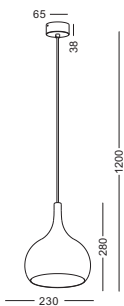

code **LPL313-BK**
casing Steel
finishing outer/black painting
inner/ white painting
lamping E27 Socket
installation ceiling surface mount
black fabric cable 1M long customizable
☑ Ⓢ CE ▼ IP20 ▲ 0.75kg