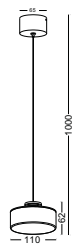

● **LPL176**

material: aluminium
COB LED 5W / WW
Ra85 / 500lm /
incl. power supply
IP20 / class I / **CE**
acrylic lamp shade
anodized silver
3000K/4000K/6000K