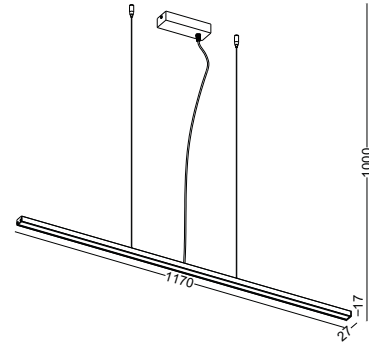

● *LPL142A*

material: aluminium
LED 24W / WW
Ra85 / 2400lm
incl. power supply
IP20 / class I / **CE**
anodized black
3000K/4000K/6000K
Without lense
acrylic sheet cover