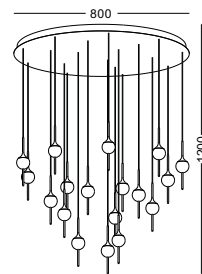

● **LPL246**

material: aluminium
CREE LED 18x3W / WW
Ra85 / 3060lm
incl. power supply
IP20 / class I / **CE**
Acrylic diffuser
Stainless steel base
3000K/4000K/6000K