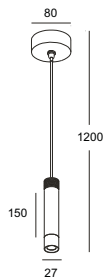

● *LPL002*

material: aluminium
CREE LED 3W / WW
Ra90 / 170lm / 30 °
incl. power supply
IP20 / class I / **CE**
anodized silver
3000K/4000K/6000K