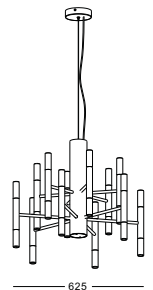

● **LPL213-BK**

material: aluminium
Acrylic diffuser
LED 24X3W / WW
Ra85 / 4080lm
incl. power supply
IP20 / class I / CE
Anodized black
3000K/4000K/6000K