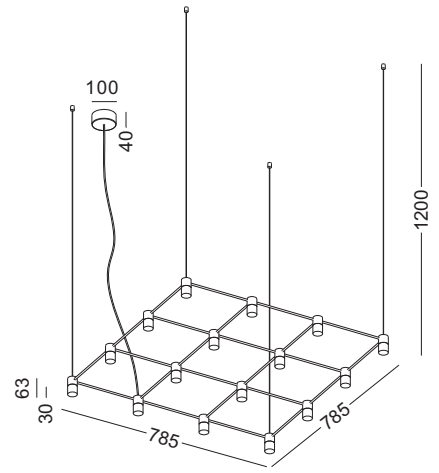

MEASUREMENTS FOR THE PENDENTS

LPL339

LPL340

LPL341