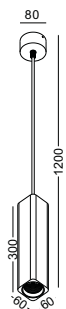

● *LPL042*

material: aluminium  
LED 3W / WW  
Ra90 / 170lm / 30 °  
incl. power supply  
IP20 / class I /   
anodized silver  
3000K/4000K/6000K

● *LPL043*

material: aluminium  
LED 3W / WW  
Ra90 / 170lm / 30 °  
incl. power supply  
IP20 / class I /   
anodized silver  
3000K/4000K/6000K