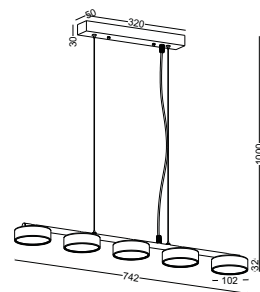

● **LPL194**

material: aluminium
SMD LED 5x4.5W / WW
Ra80 / 2250lm /
incl. power supply
IP20 / class I / CE
acrylic lamp shade
Chrome coated
3000K/4000K/6000K