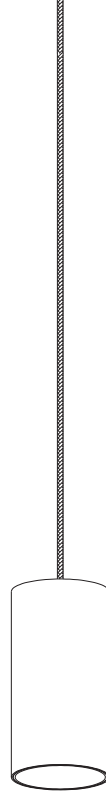

NO SHAPE
NO BOUNDARIES
NO LIMITS

THIS IS WHAT
WE CALL
MINIMALISM

THE MINIMALISM
LED PENDENT LIGHT
SERIES