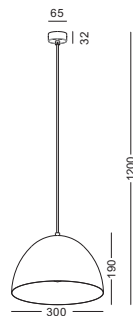

code **LPL317-QG**
casing Steel
finishing outer/ antique bronzed
inner/ matt white painting
lamping E27 Socket
installation ceiling surface mount
black fabric cable 1M long customizable
☐ Ⓢ CE ⚠ IP20 ▲ 1.13kg