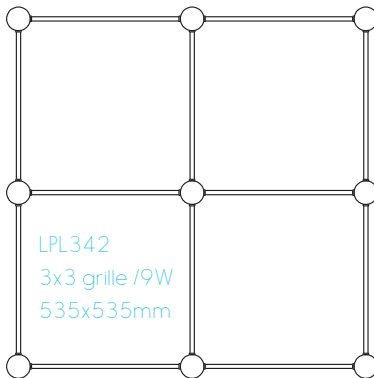

what we have in standard