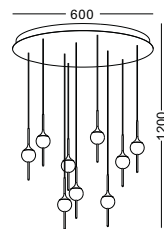

● **LPL245**

material: aluminium
CREE LED 9x3W / WW
Ra85 / 1530lm
incl. power supply
IP20 / class I / **CE**
Acrylic diffuser
Stainless steel base
3000K/4000K/6000K