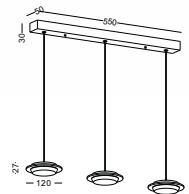

● **LPL203**

material: aluminium
SMD LED 3x4.5W / WW
Ra80 / 1350lm /
incl. power supply
IP20 / class I / **CE**
acrylic lamp shade
anodized silver
3000K/4000K/6000K