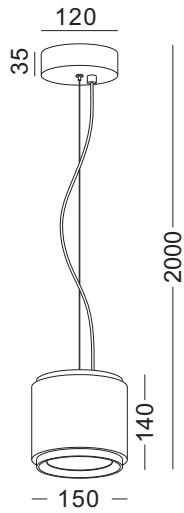

MEASUREMENTS FOR THE PENDENTS

LPL230

LPL219

LPL220

LPL300