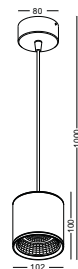

● **LPL120**

material: aluminium
COB LED 13W / WW
Ra85 / 1300lm / 38°
incl. power supply
IP20 / class I / **CE**
white painting
3000K/4000K/6000K