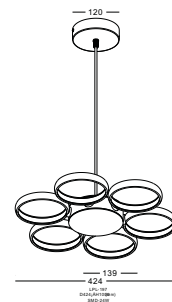

● **LPL197**

material: aluminium
LED 18W / WW
Ra80 / 1800lm
incl. power supply
IP20 / class I / **CE**
cromed
3000K/4000K/6000K