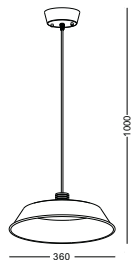

● **LPL162**

material: steel shade
and aluminium heat sink
COB LED 9W / WW
Ra85 / 900lm /
incl. power supply
IP20 / class I /
painted black
3000K/4000K/6000K