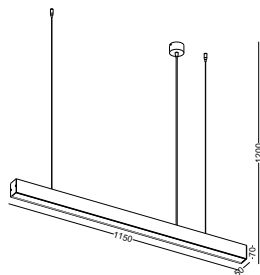

● LPL142

material : aluminium  
LED 24W / WW  
Ra85 / 2400lm / 30°  
incl. power supply  
IP20 / class I / CE  
anodized black  
3000K/4000K/6000K

● *LPL142A*

material: aluminium  
LED 24W / WW  
Ra85 / 2400lm  
incl. power supply  
IP20 / class I / **CE**  
anodized black  
3000K/4000K/6000K  
Without lense  
acrylic sheet cover