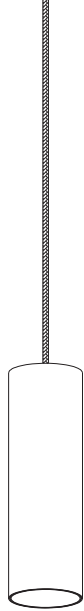

installation     IP20 lamp shade dia 150mm x140mm 1.7meter cable / cable length customizable

NO SHAPE  
NO BOUNDARIES  
NO LIMITS

THIS IS WHAT  
WE CALL  
MINIMALISM

THE MINIMALISM  
LED PENDENT LIGHT  
SERIES