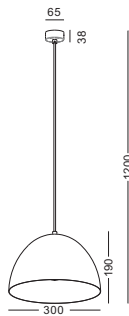

code **LPL317-WT**
casing Steel
finishing outer/white painting
inner/ white painting
lamping E27 Socket
installation ceiling surface mount
black fabric cable 1M long customizable

1.13kg