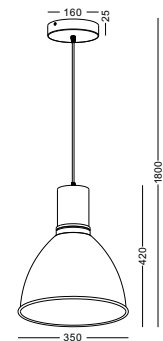

● **LPL302 series**
steel shade