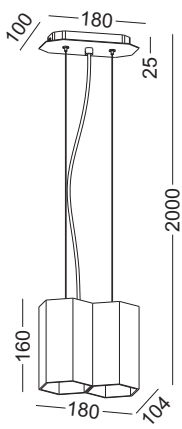

MEASUREMENTS FOR THE PENDENTS

LPL366