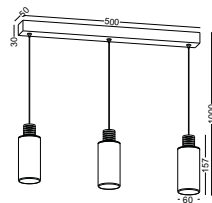

● **LPL177**

material: aluminium  
 COB LED 3x5W / WW  
 Ra85 / 1500lm /  
 incl. power supply  
 IP20 / class I / **CE**  
 acrylic lamp shade  
 anodized silver  
 3000K/4000K/6000K

● **LPL174**

material: aluminium  
COB LED 5W / WW  
Ra85 / 500lm /  
incl. power supply  
IP20 / class I / **CE**  
acrylic lamp shade  
anodized silver  
3000K/4000K/6000K