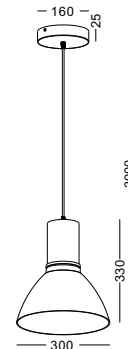

● **LPL301**

material: aluminium
crystal lamp shade
CREE COB 20W / WW
Ra85 / 1800lm / 38°
incl. power supply
IP40 / class I / CE
Anodized silver
3000K/4000K/6000K