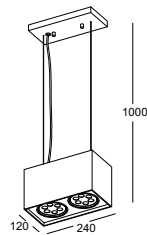

● **LPL140-BK**

material: aluminium
CREE LED 24W / WW
Ra90 / 1680lm / 30°
incl. power supply
IP20 / class I / **CE**
black painting
3000K/4000K/6000K