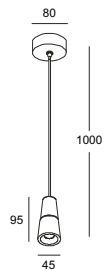

● *LPL042*

material: aluminium
LED 3W / WW
Ra90 / 170lm / 30 °
incl. power supply
IP20 / class I /
anodized silver
3000K/4000K/6000K