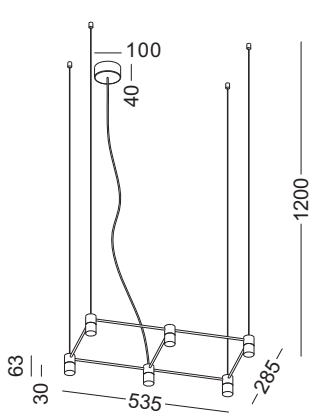

MEASUREMENTS FOR THE PENDENTS

LPL339