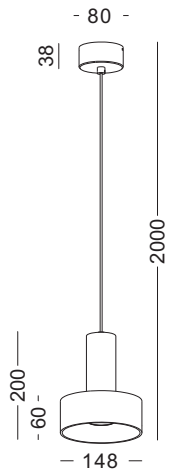

MEASUREMENTS FOR THE PENDENTS

LPL364