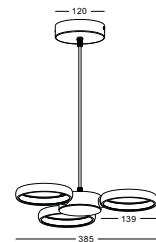

● **LPL196**

material: aluminium
CREE LED 18W / WW
Ra80 / 1800lm
incl. power supply
IP20 / class I / **CE**
cromed
3000K/4000K/6000K