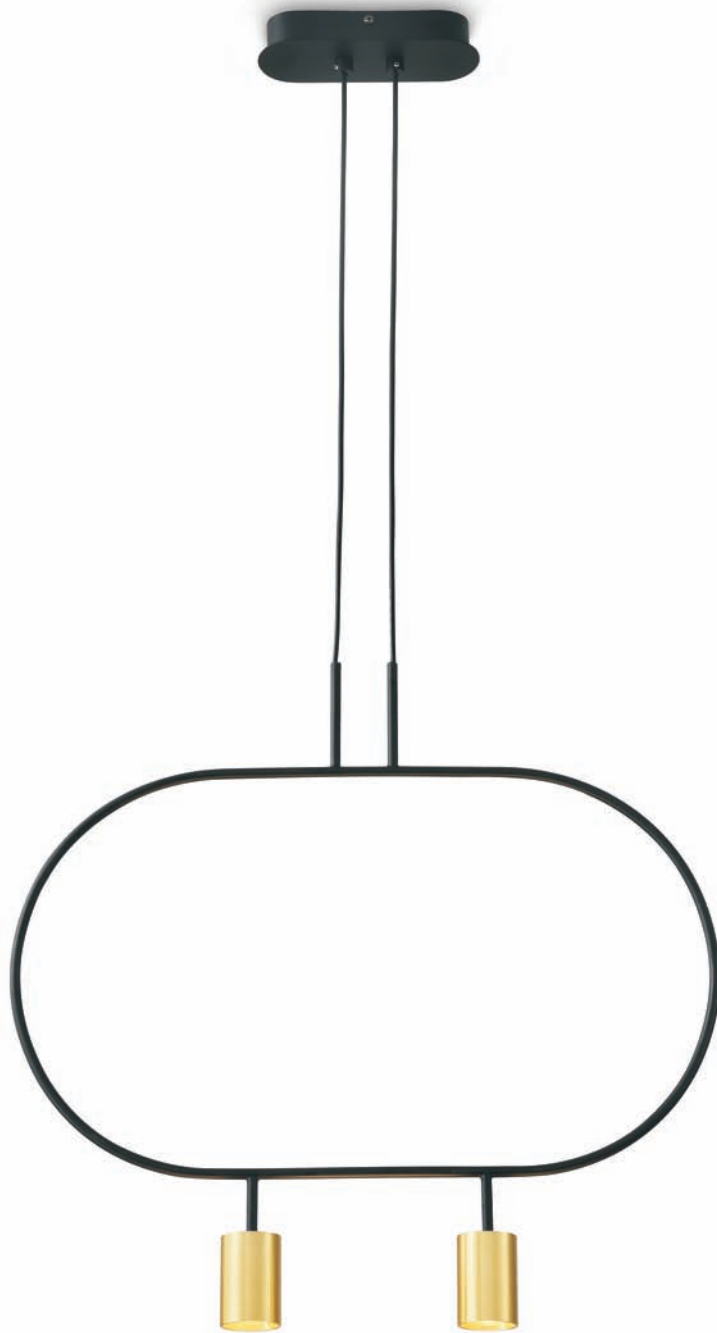

installation     IP20 lamp shade dia40mm x60mm / the ring dia 300mm/1.6meter cable /cable length customizable

code **LPL337-GD**

surface customizable

chrome plated

concrete grey paint similar to RAL7037

white paint similar to RAL9003