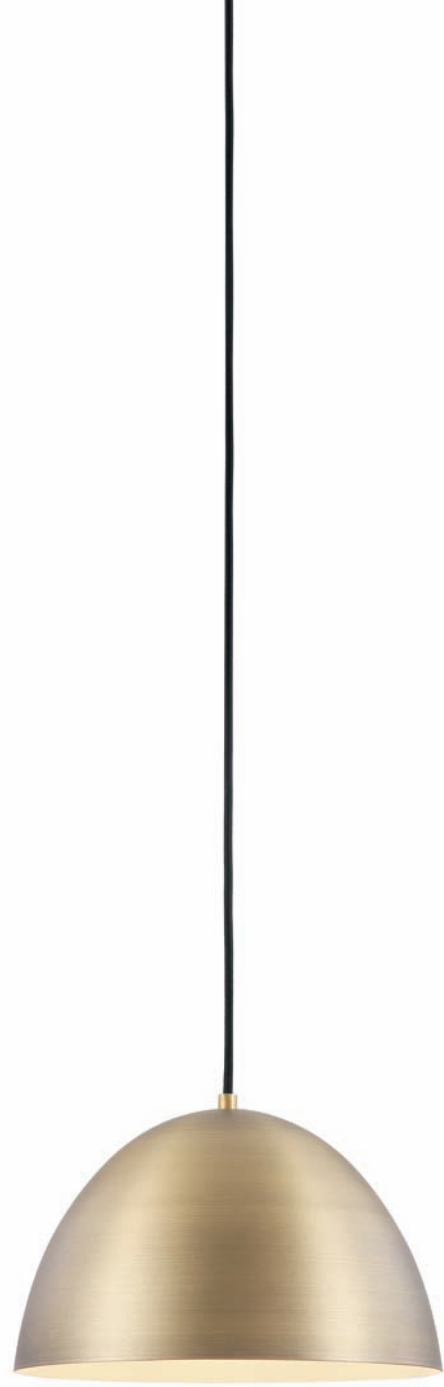

code **LPL317-QG**
casing Steel
finishing outer/ antique bronzed
inner/ matt white painting
lamping E27 Socket
installation ceiling surface mount
black fabric cable 1M long customizable
☐ Ⓢ CE ⚠ IP20 ▲ 1.13kg