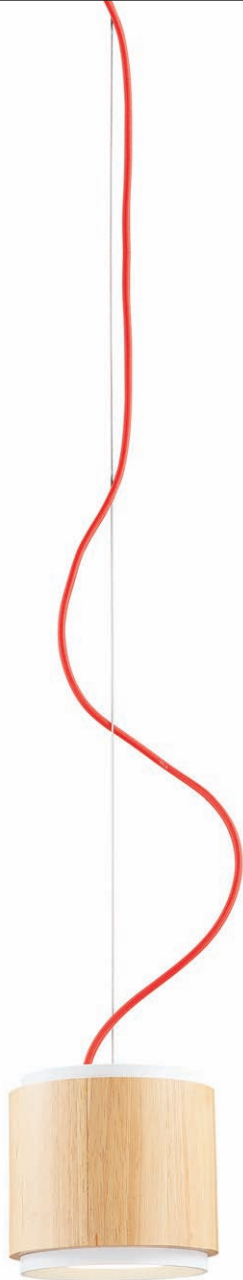

FEEL THE NATURE  
AT HOME

THE NEW WOOD  
PENDENT LIGHT  
SERIES

LPL229-CR

LPL230-GD

LPL230-WT

LPL229-BK

code LPL229-CR / LPL229-BK

surface customizable ■ concrete grey paint similar to RAL7037 ■ anodized gold brushed linear