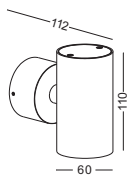

code **DS031-BK**
casing aluminum / black painting
lamping Gu10 socket supplied with
a 5W LED bulb/ Ra>80 /430LM
Beam 30 degree /
2700K/~~3000K~~/4000K/6000K
installation IP20

surface customizable

- concrete grey paint similar to RAL7037
- anodized gold brushed circular