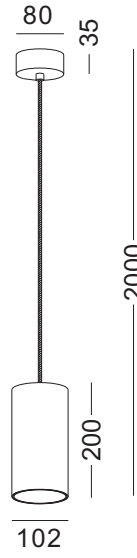

anodized gold brushed linear

casing aluminum+beech / white painting/golden plating / lamping COB 5W / Ra>90 / 430LM / Beam 10/23/38 degree / 2700K/3000K 4000K/6000K

installation     IP20 lamp shade dia 80mm x300mm 1.7meter cable / cable length customizable

casing aluminum / white painting/black plating / lamping COB 9W / Ra>90 / 800LM / Beam 10/23/38 degree / 2700K/3000K/4000K/6000K

installation     IP20 lamp shade dia 80mm x250mm 1.75meter cable / cable length customizable

installation     IP20 lamp shade dia 102mm x200mm 1.8meter cable / cable length customizable

LPL218-SL

LPL219-GD

LPL220-GD

LPL218-BK

code LPL300-WT / LPL300-BK

casing aluminum / white painting/black plating / E27 socket / bulb not included / Max 40W

# MEASUREMENTS FOR THE PENDENTS

LPL229

LPL230

LPL218

LPL219

LPL220

LPL300