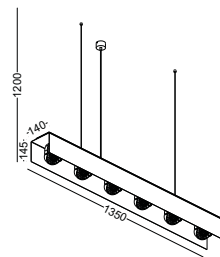

● **LPL211**

material : aluminium
head and steel shade
LED 6X6X1W / WW
Ra85 / 3600lm / 30°
incl. power supply
IP20 / class I / CE
black painting
3000K/4000K/6000K