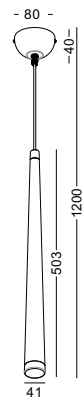

● *LPL264-BK*

material: steel
and acrylic diffuser
COB LED 5W / WW
Ra80 / 430lm
incl. power supply
IP20 / class I / CE
black painting
2700K/3000K/4000K/6000K

● *LPL264-CR*

Chrome plated

● *LPL264-WT*

White painting