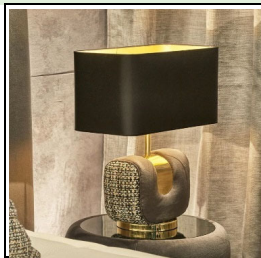

Model:	HTD-ITL023
Dimension(mm)	W400*H650
Material:	Natural Marble
Lampsource:	E27