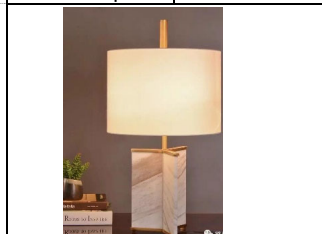

Model:	HTD-ITM154
Dimension(mm):	380*700
EXW Price:	¥ 1,156.40
Lampsource:	E27