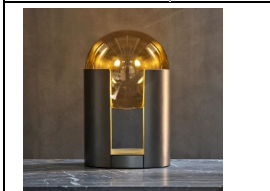

Model:	HTD-IT1053686
Dimension(mm)	D250*H430
Material:	Hardware, Glass
Lampsource:	E27