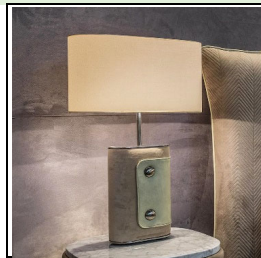

Leather table lamp

Model:	HTD-ITL021
Dimension(mm)	D380*H600
Material:	Hardware, Fabric
Lampsource:	E27

Model:	HTD-ITL022
Dimension(mm)	D380*H600
Material:	Natural Marble
Lampsource:	E27

Model:	HTD-ITL023
Dimension(mm)	W400*H650
Material:	Natural Marble
Lampsource:	E27