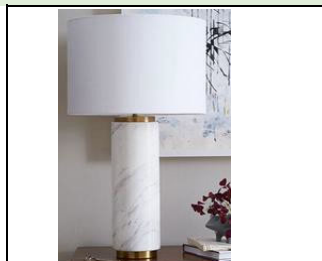

Model:	HTD-IT374171
Dimension(mm):	D380*H680
Material:	Marble, Hardware
Lampsource:	E27