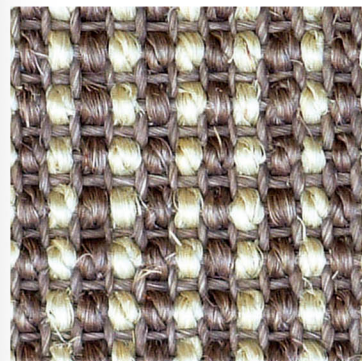

Sisal Series

LEGEND
DISTRIBUTION

(Size): 160*230cm 140*200cm
(Material): 天然麻 (Natural Sisal)

(Optional Size)

BH088

Light an art of space

P601

P602

P004

P409

R001

R021

R029

R030

R303

R428

BR314

BR315

BG08

RH082

MS01

Sisal Series

Sisal -Woven hem

J01