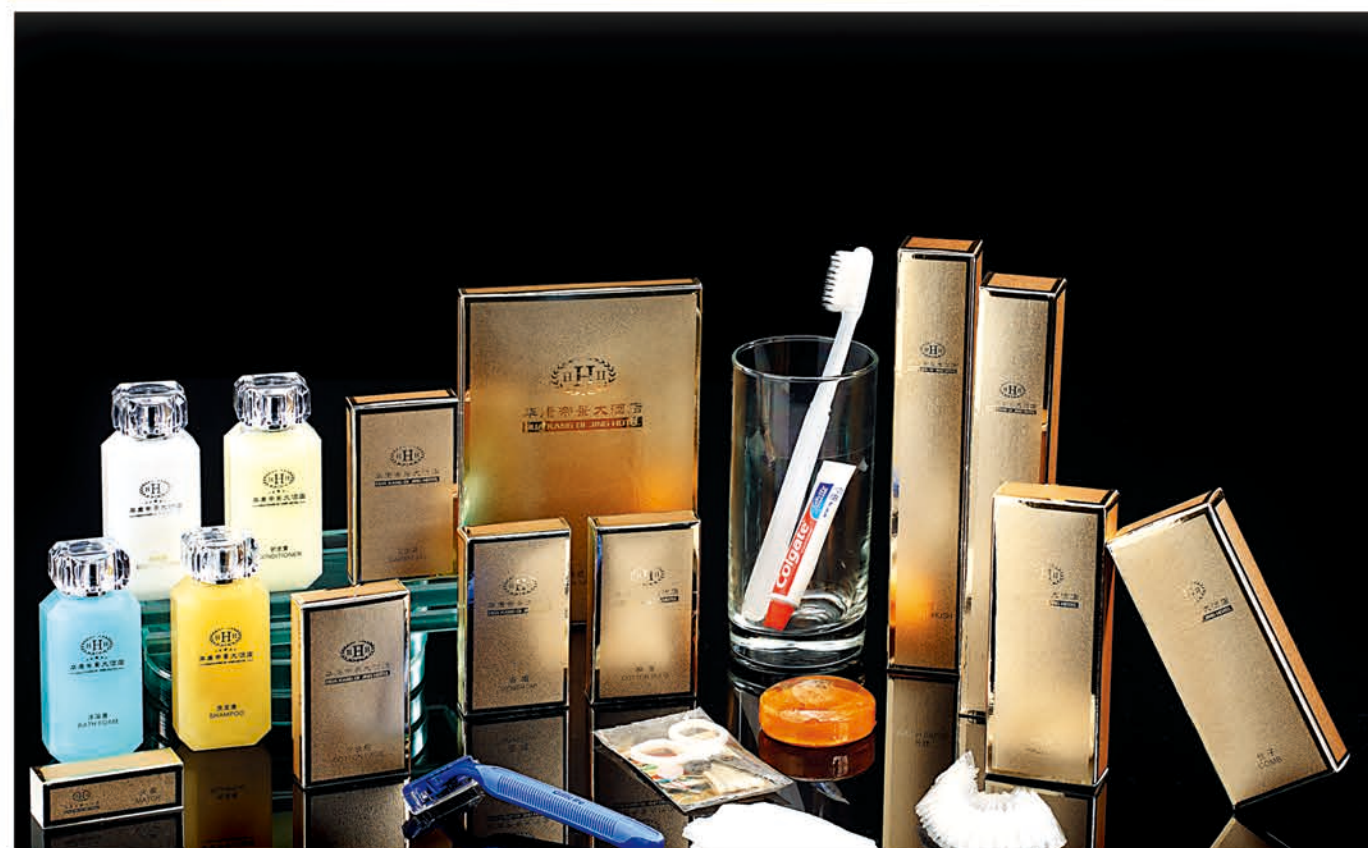

Hotel room consumables series

Product Item No.
16K03201

Product Item No.
16K03102

Product Item No.
16K03202

低调奢华的璀璨，
经典贵气的大牌风范！
Low-key luxury bright,
Classic expensive gas of the style!

Hotel room consumables series