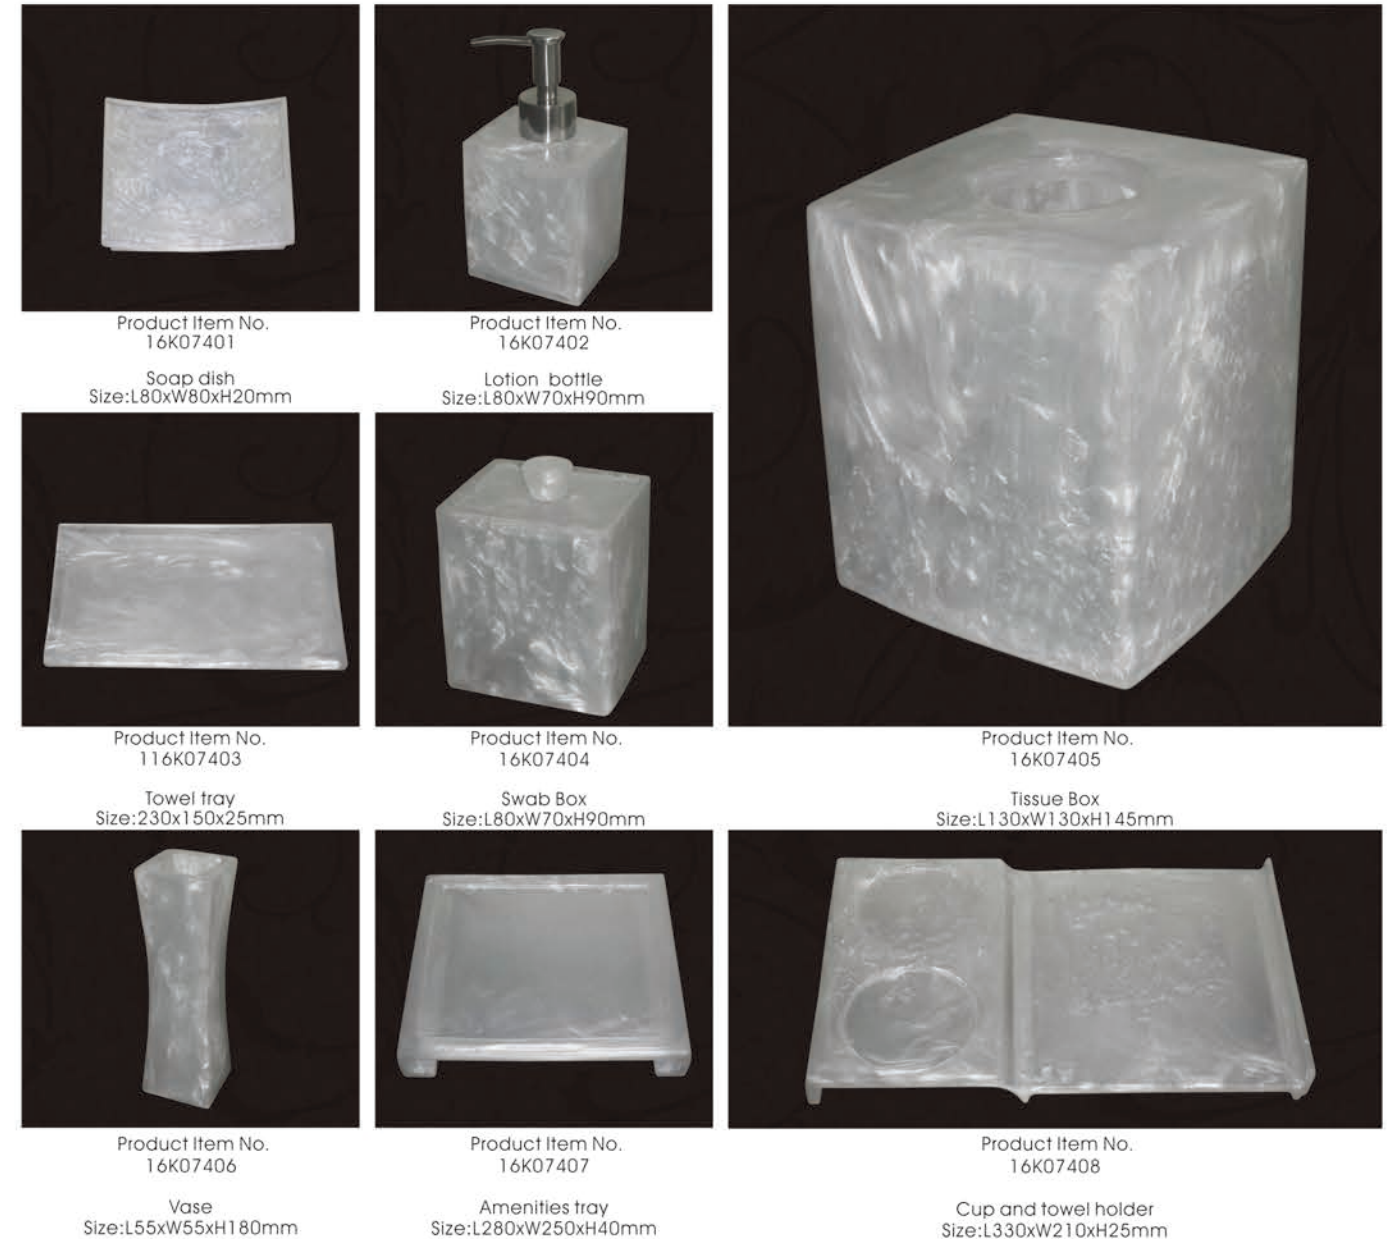

Hotel rooms resin products series

Resin high light black series

Hotel rooms resin products series

Resin white pearl series

Hotel rooms resin products series

Resin volcanic rock series

Product Item No.
16K07501
Amenities tray
Size:L280xW250xH40mm