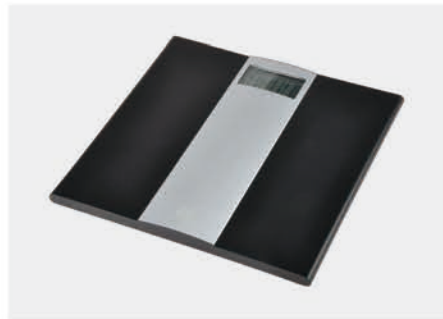

Hair dryer bag

Hotel rooms health scale series

Product Item No.
16K07101
Health scale
Max Weight: 180kg
Size: L300xW300xH20mm

Product Item No.
16K07102
Health scale
Max Weight: 180kg
Size: L330xW330xH20mm