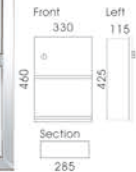

Product Item No.
16K11203

Stainless steel Paper dispenser
Size: L330xW115xH460mm