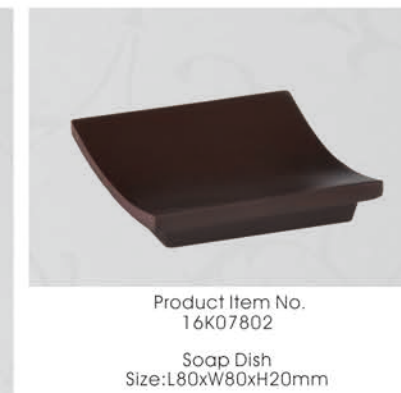

Product Item No.
16K07608
Tissue Box
Size:L130xW130xH145mm

Hotel rooms resin products series

Resin sea prismarine series

Hotel rooms resin products series

Resin coffee color series

Hotel rooms resin products series