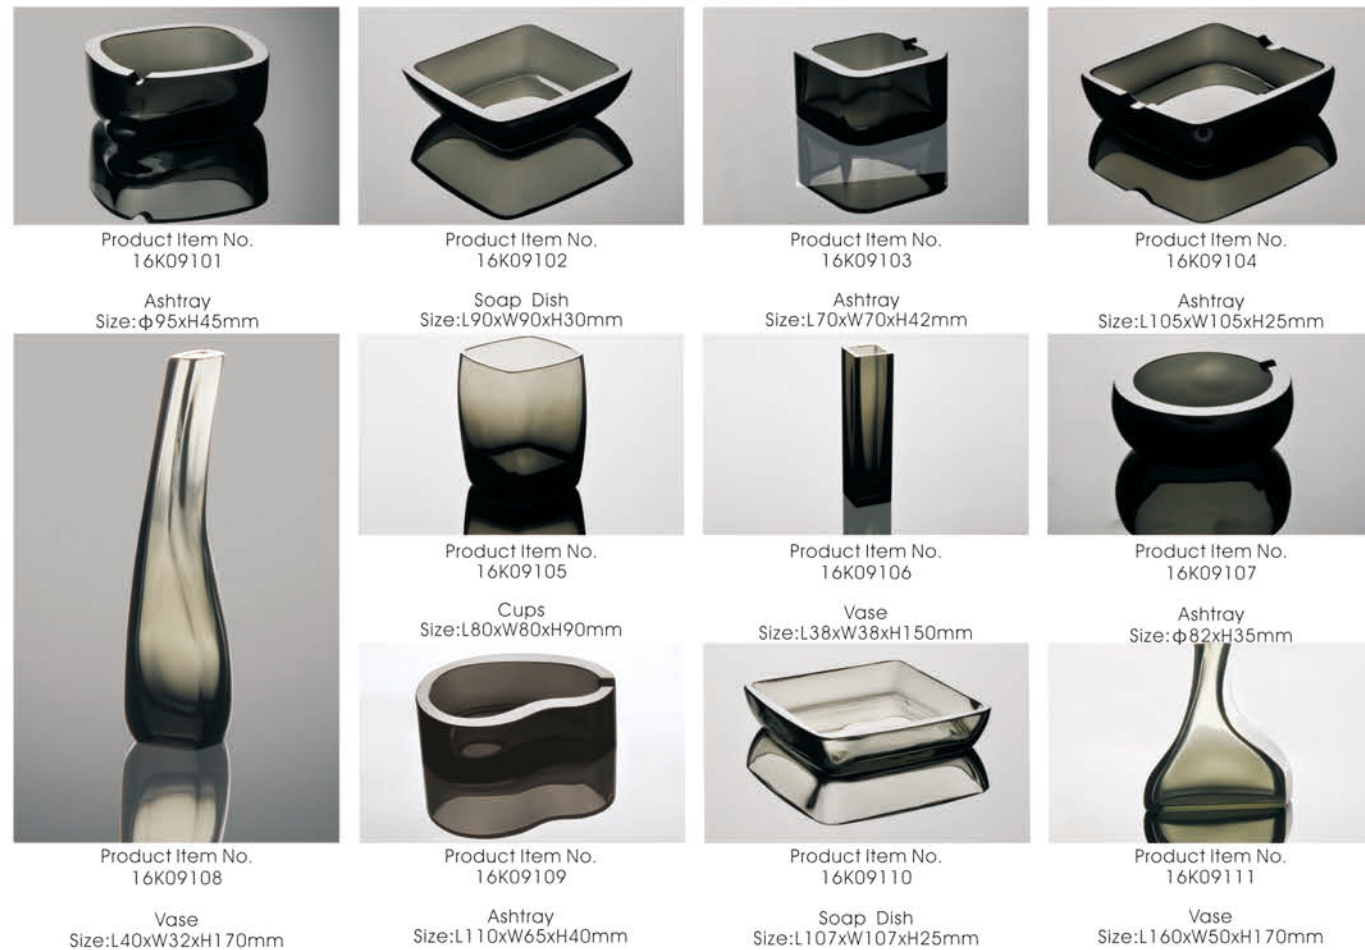

Hotel bathroom crystal products series

Hotel bathroom crystal products series