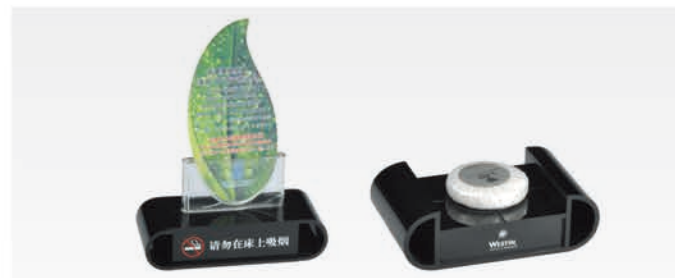

Bathroom crystal series

Hotel bathroom crystal products series

Bathroom crystal series

Hotel rooms acrylic products series

Product Item No.
16K09301
Green card
Size:L115xW45xH155mm

Product Item No.
16K09302
Soap Dish
Size:L118xW70xH50mm