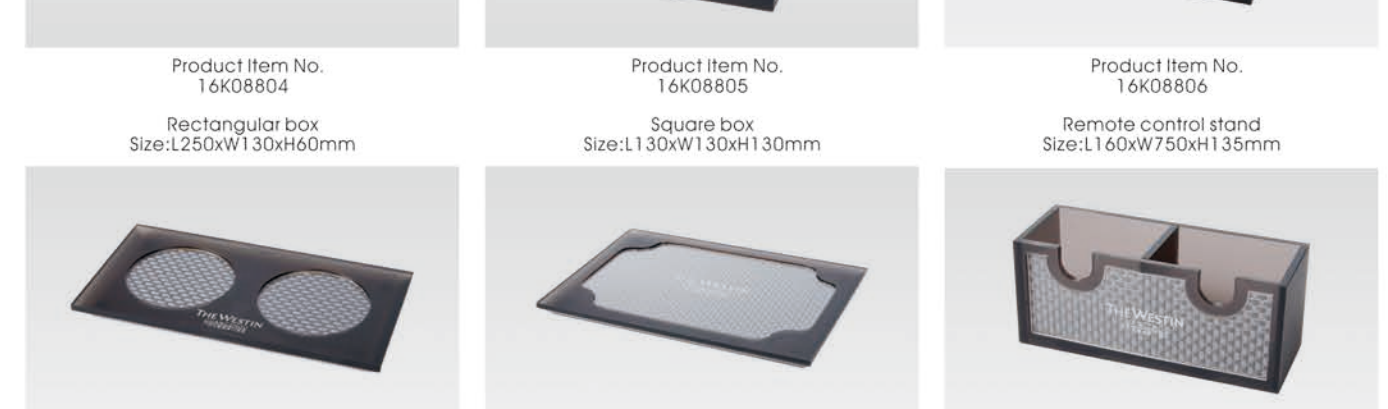

Product Item No. 16K08808
Towel holder
Size:L230xW160xH13mm

Product Item No. 16K08809
Tea box
Size:L165xW60xH70mm

Product Item No. 16K08807
Coaster
Size:L210xW130xH13mm