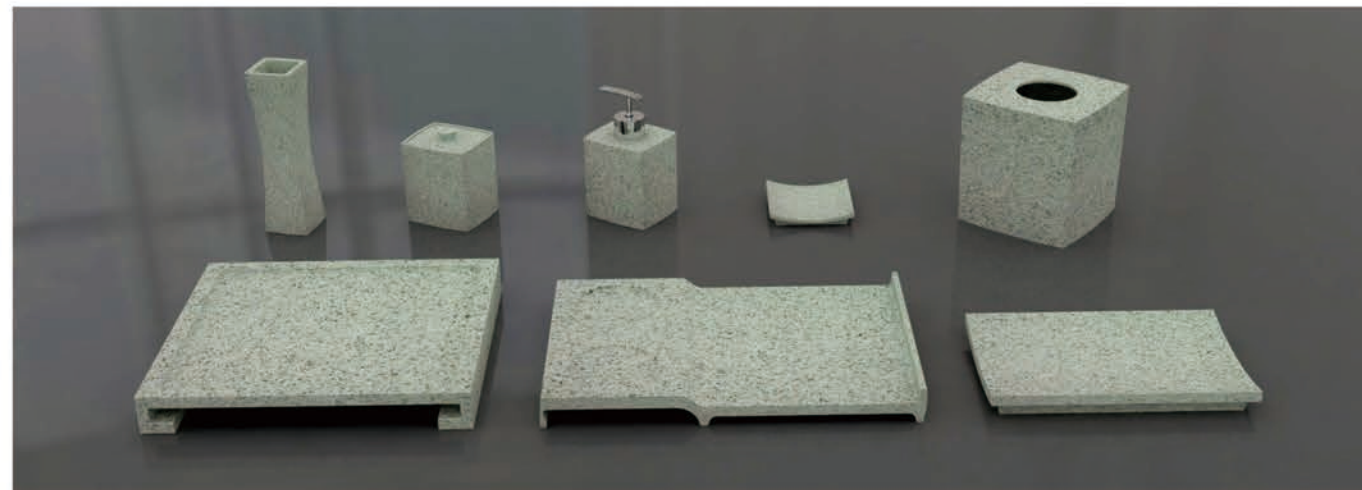

Hotel rooms resin products series

Resin high light black series

Hotel rooms resin products series

Resin white pearl series

Hotel rooms resin products series

Resin volcanic rock series

Product Item No.
16K07501
Amenities tray
Size:L280xW250xH40mm