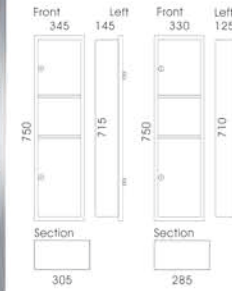

Hotel paper dispenser series

Product Item No.
16K11201

Stainless steel 2in 1 Paper dispenser
with ash bin
Size: L345xW145xH750mm
Size: L330xW125xH750mm