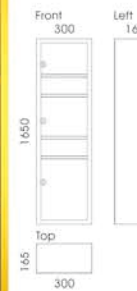

Product Item No.
16K11206

Stainless steel 3in 1 Paper dispenser
with hand dryer and ash bin
Size: L300xW165xH1650mm