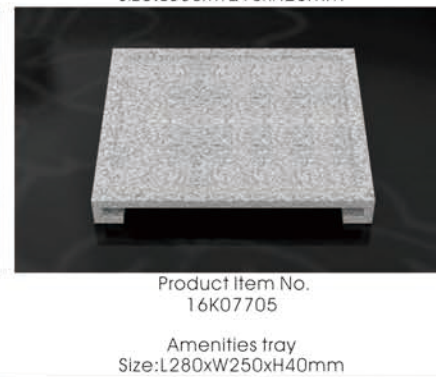

Hotel rooms resin products series

Hotel rooms resin products series