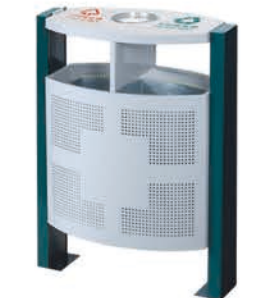

Product Item No.
16K17403

Garbage can
Size:L800xW350xH1000mm

Product Item No.
16K17404

Garbage can
Size:L700xW350xH870mm

Product Item No.
16K17405

Garbage can
Size:L700xW400xH990mm

Product Item No.
16K17406