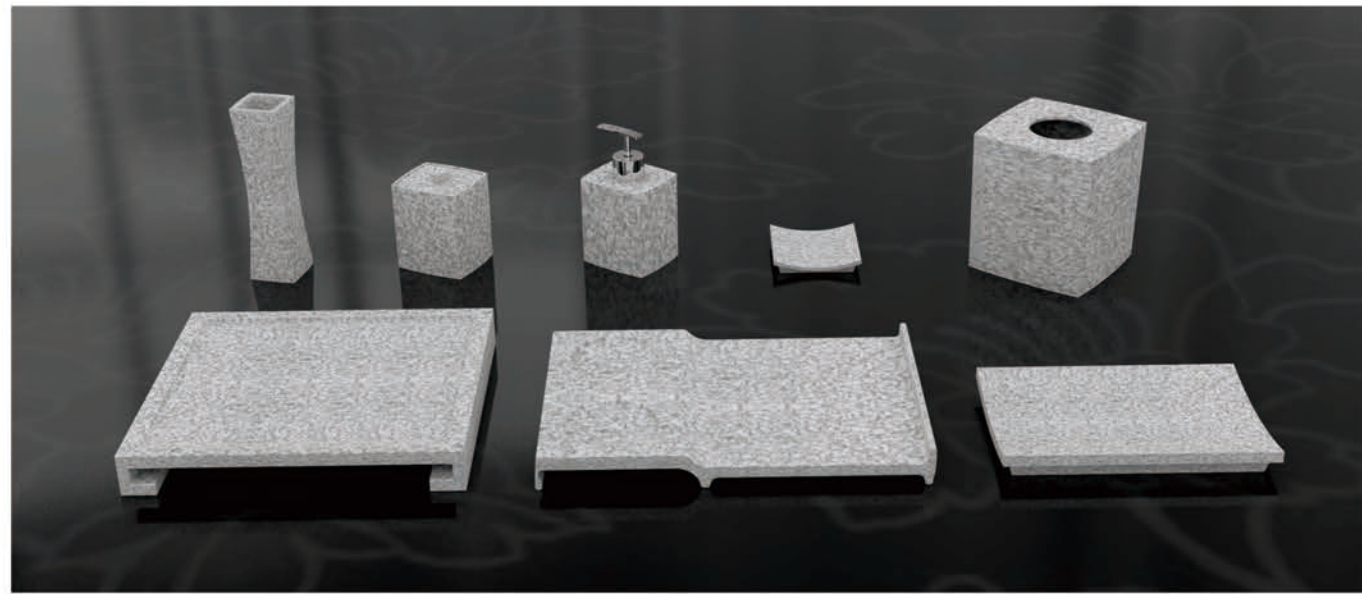

Hotel rooms resin products series

Resin sea prismarine series