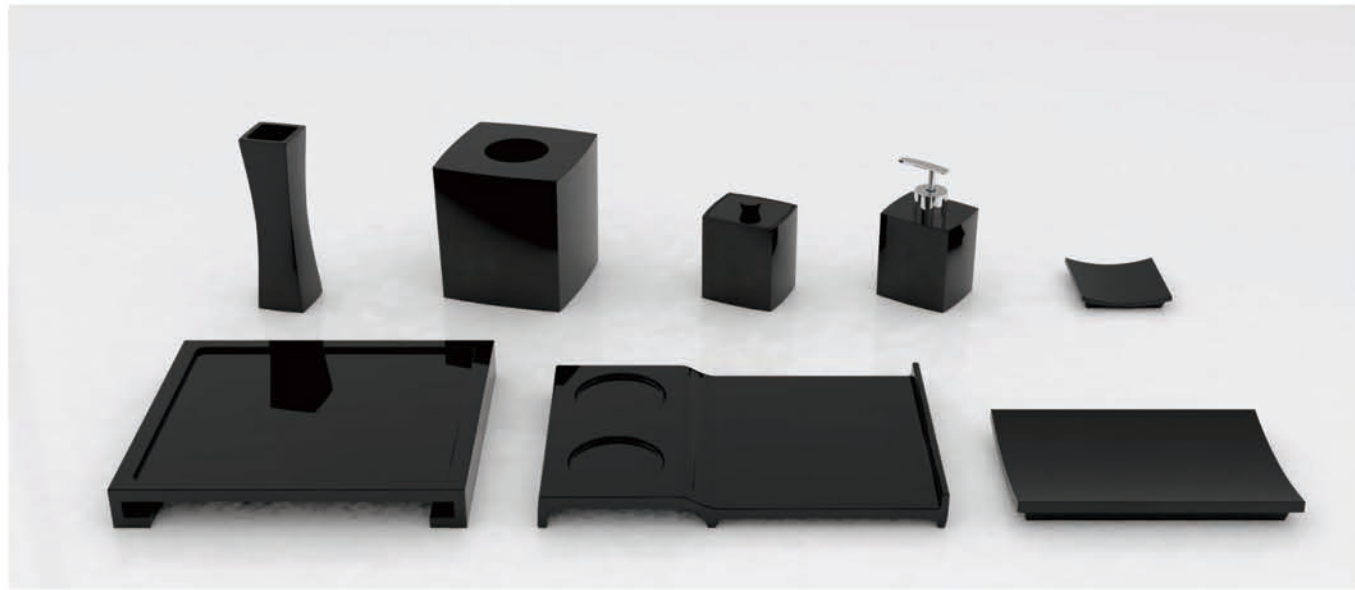

Hotel rooms resin products series

Resin high light black series