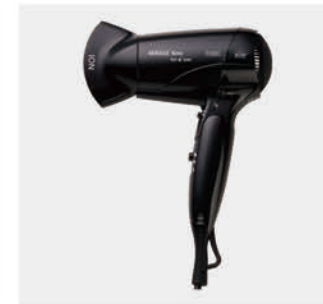

Product Item No.
16K07003

Hair dryer
Voltage: 1600W~220V-50Hz

Product Item No.
16K07004

Hair dryer
Voltage: 1600W~220V-50Hz

Product Item No.
16K07005

Hair dryer
Voltage: 1600W~220V-50Hz

Product Item No.
16K07006