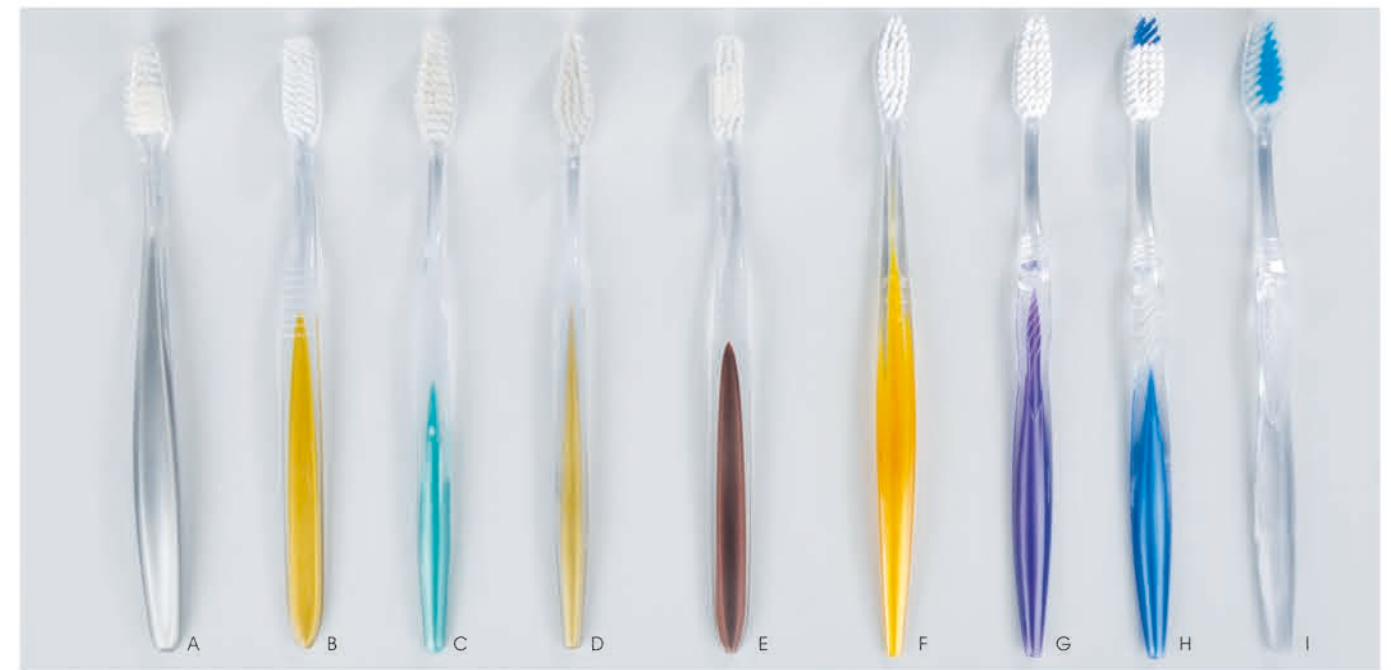

Hotel room consumables series

Product Item No.
16K03801