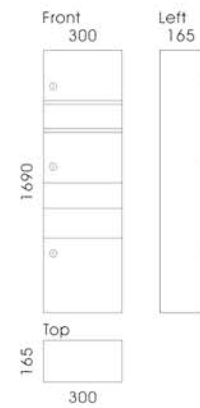

Product Item No.
16K11102

Stainless steel 3in 1 Paper dispenser
with hand dryer and ash bin
Size: L300xW165xH1690mm