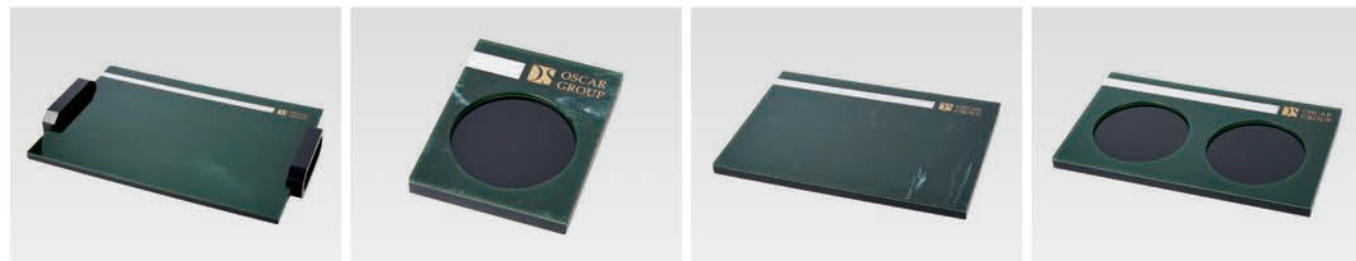

Product Item No.
16K08501

Tray
Size:L330xW220xH45mm

Product Item No.
16K08502

Soap dish
Size:L80xW100xH11mm

Product Item No.
16K08503

Towel holder
Size:L220xW160xH11mm

Product Item No.
16K08504

Coaster
Size:L200xW120xH11mm