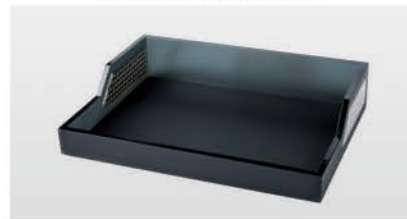

Product Item No. 16K08905
Tray
Size: L315xW230xH65mm