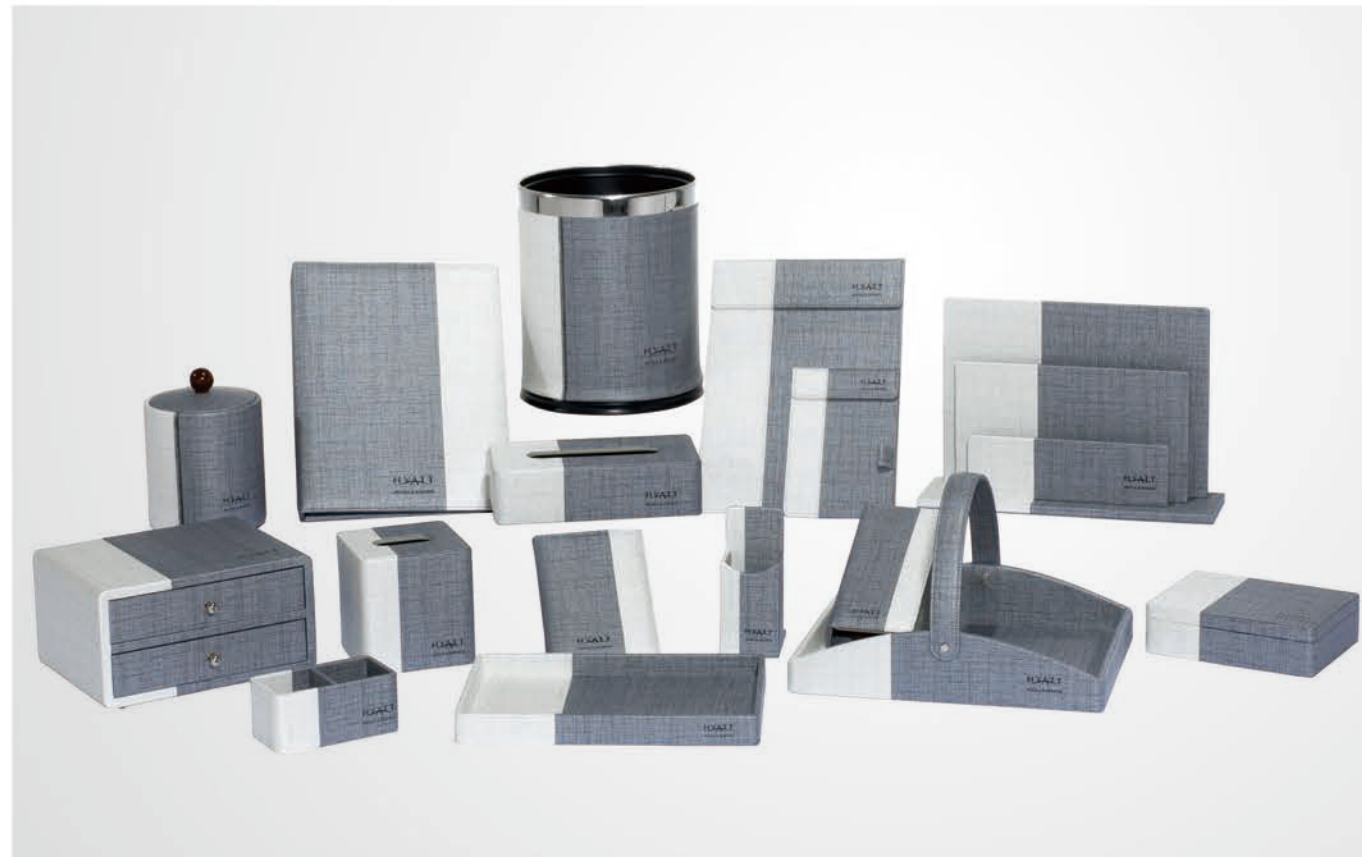

Product Item No.
16K00209

Meeting holder
Size:L240xW320mm

Product Item No.
16K00210

Remote holder
Size:L65xW85xH155mm

Product Item No.
16K00211

Double remote holder
Size:L165xW85xH160mm

Hotel rooms leather products series