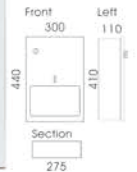

Product Item No.
16K11204

Stainless steel Paper dispenser
Size: L300xW110xH440mm