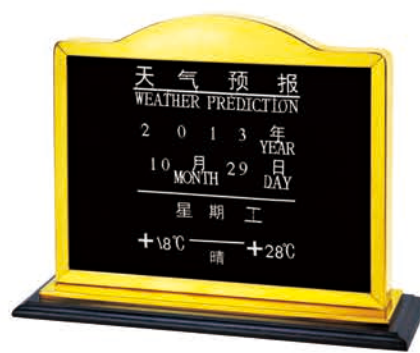

Product Item No. 16K21215
Weather sign stand
Size:L490xW160xH390mm