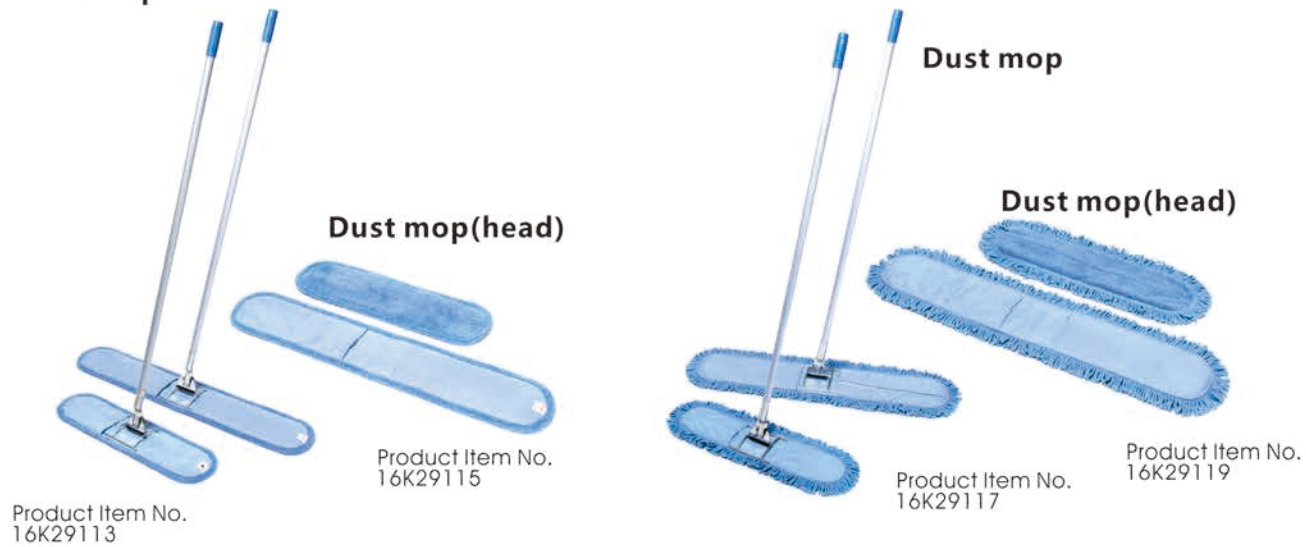

Dust mop

Technical Specification

Product Item No.	Size	Packing Quantity	Product Item No.	Size	Packing Quantity
16K29113	L600xW160mm	25pcs/ctn	16K29117	L600xW160mm	25pcs/ctn
16K29114	L900xW160mm	25pcs/ctn	16K29118	L900xW160mm	25pcs/ctn
16K29115	L600xW160mm	25pcs/ctn	16K29119	L600xW160mm	25pcs/ctn
16K29116	L900xW160mm	25pcs/ctn	16K29120	L900xW160mm	25pcs/ctn