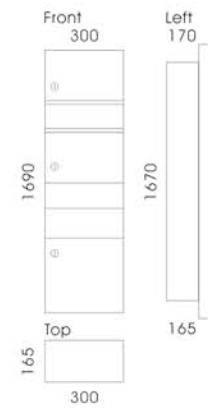

Hotel paper dispenser series

Product Item No.
16K11101

Stainless steel 3in 1 Paper dispenser
with hand dryer and ash bin
Size: L300xW170xH1690mm