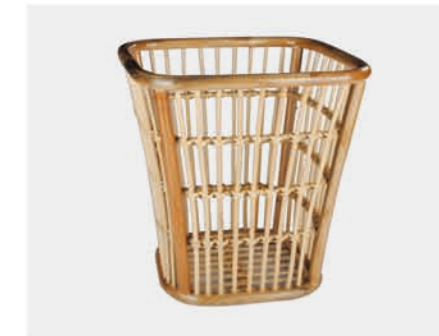

Hotel bathroom towel basket series

Product Item No.
16K09801

Towel basket
Size: L350xW350xH410mm