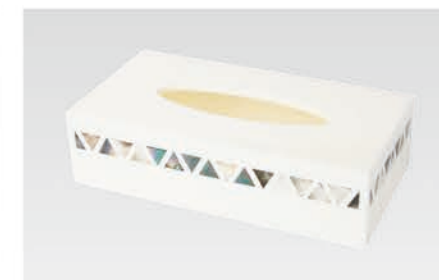

Product Item No.
16K08408
Rectangle tissue box
Size:L240xW120xH65mm