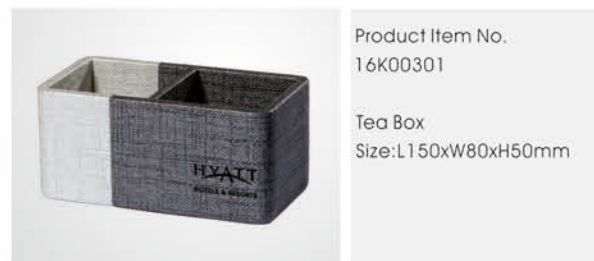

Product Item No.
16K00209

Meeting holder
Size:L240xW320mm

Product Item No.
16K00210

Remote holder
Size:L65xW85xH155mm

Product Item No.
16K00211

Double remote holder
Size:L165xW85xH160mm

Hotel rooms leather products series