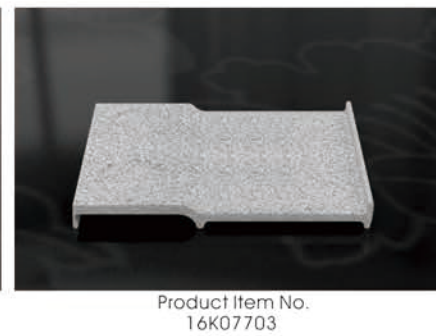

Hotel rooms resin products series

Hotel rooms resin products series