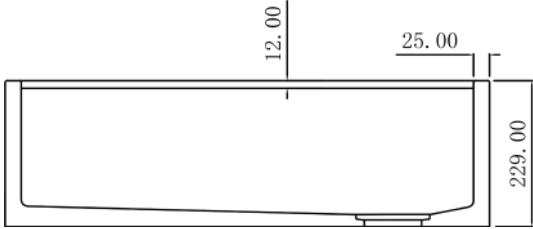

SUF-8008

SUF-8008CC

SUF-8008LC

Size:838x457x254mm

SUF-8009

SUF-8009LC

SUF-8009TB

Size: 762x457x229mm