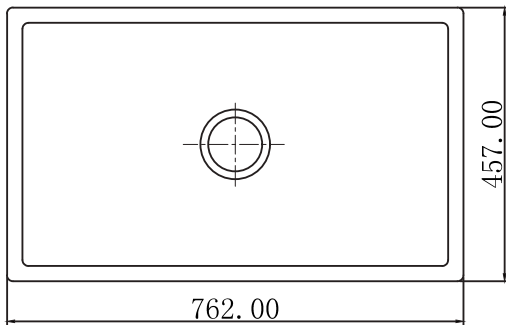

UF-7002

UF-7002GW

UF-7002CC

Size: 1045x675mm

SUF-8001 

SUF-8001BE

SUF-8001TC

Size:762x457x254mm

SUF-8008

SUF-8008CC

SUF-8008LC

Size:838x457x254mm

SUF-8009

SUF-8009LC

SUF-8009TB

Size: 762x457x229mm