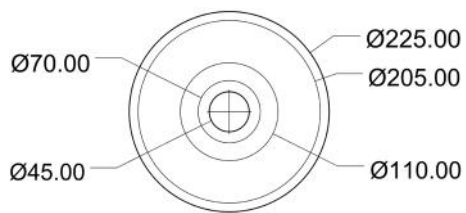

The appearance of TC shows yellow brown background and randomly distributed dark MWspot texture, showing a strong retro style and personality.

Size:548x348x185mm

SUF-1004 

SUF-1004CC

SUF-1004MB

Size: 225x155mm