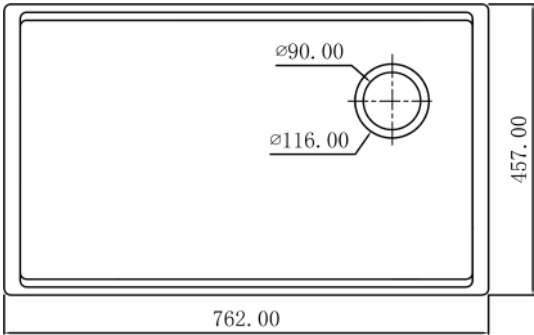

SUF-8008

SUF-8008CC

SUF-8008LC

Size:838x457x254mm

SUF-8009

SUF-8009LC

SUF-8009TB

Size: 762x457x229mm