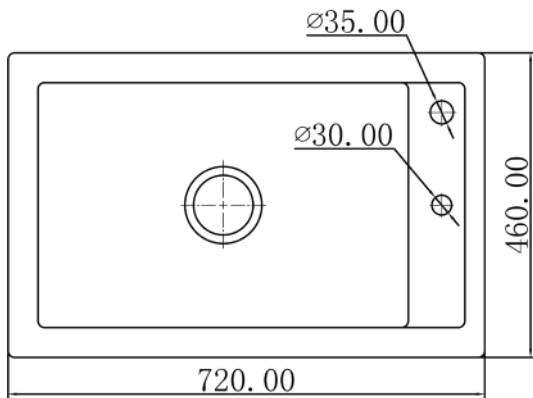

UF-8015

Size:720x460x220mm