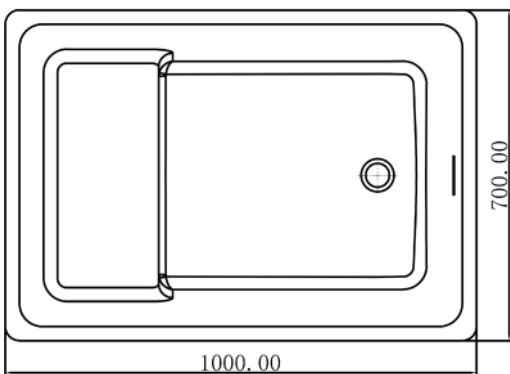

# UF-6008

Size:1829x914x586mm

*Soaking Bathtubs*

UF-6001

UF-6001BA

UF-6001BE

Size:1370x720x728mm

# UF-6002

UF-6002TB

UF-6002TC

Size:1487x750x580mm

UF-7001

UF-7001BA

UF-7001TB

Size: 1000x700x580mm