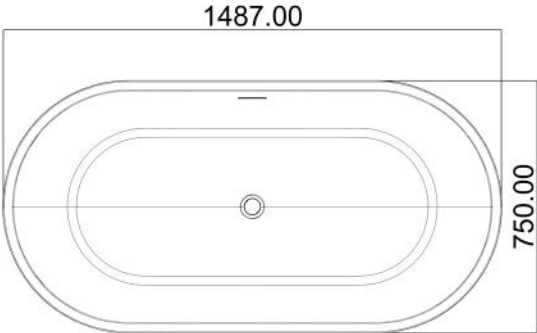

# UF-6008

Size:1829x914x586mm

*Soaking Bathtubs*

UF-6001

UF-6001BA

UF-6001BE

Size:1370x720x728mm

# UF-6002

UF-6002TB

UF-6002TC

Size:1487x750x580mm

UF-7001

UF-7001BA

UF-7001TB

Size: 1000x700x580mm

UF-7002

UF-7002GW

UF-7002CC

Size: 1045x675mm

SUF-8001 

SUF-8001BE

SUF-8001TC

Size:762x457x254mm

SUF-8008

SUF-8008CC

SUF-8008LC

Size:838x457x254mm

SUF-8009

SUF-8009LC

SUF-8009TB

Size: 762x457x229mm