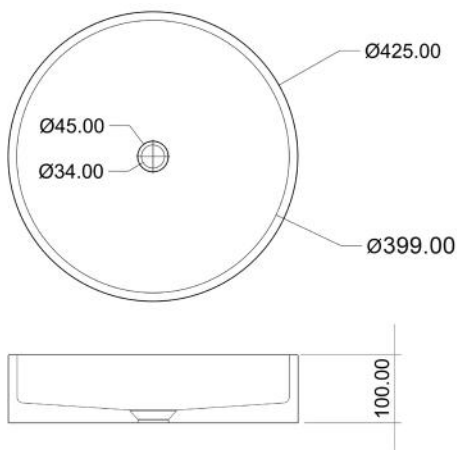

## Kitchen Sinks

---

SUF-8001 - SUF-8015

SUF-1001 

SUF-1001BE

SUF-1001TC

Size : 425x100mm