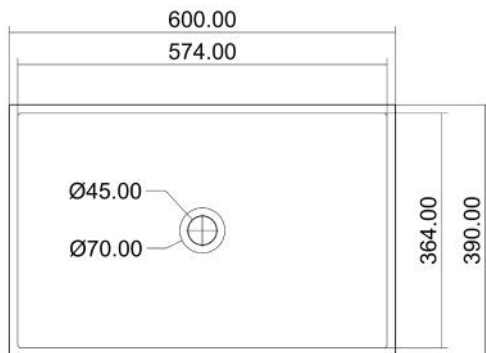

SUF-1010

CD
Gritty White

Based on the properties of concrete, its combination with the proportion of small grains of sand and gravel not only ensures the excellent characteristics of concrete furniture, but also increases the different surface texture and texture, presenting a more diverse style.

CD uses milky white as the background color, and irregular light green and light gray sand and stone grains as the texture. The fresh and natural features can be applied to various styles of design.

Size:600x390x120mm