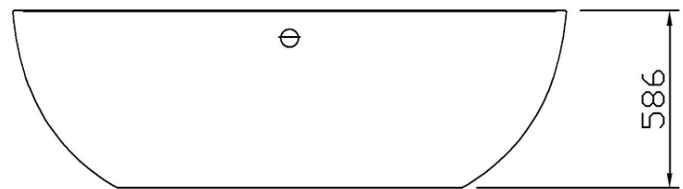

UF-6008

Size:1829x914x586mm