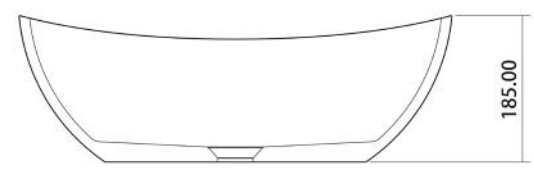

SUF-1003

TC
Taupe Clay

Concrete has a unique processing technology to create a variety of surface textures, emphasizing the combination of natural and organic, which can create soft and beautiful curves and warm and soothing colors. It has a unique style and great appeal.

The appearance of TC shows yellow brown background and randomly distributed dark MWspot texture, showing a strong retro style and personality.

Size:548x348x185mm