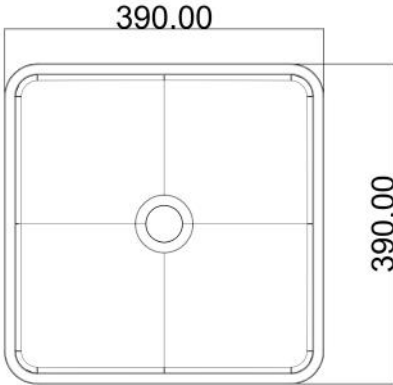

Size:400x280x120mm

SUF-1020

SUF-1020CD

SUF-1020YD

Size:390x390x120mm

SUF-1021

SUF-1021CD

SUF-1021GW