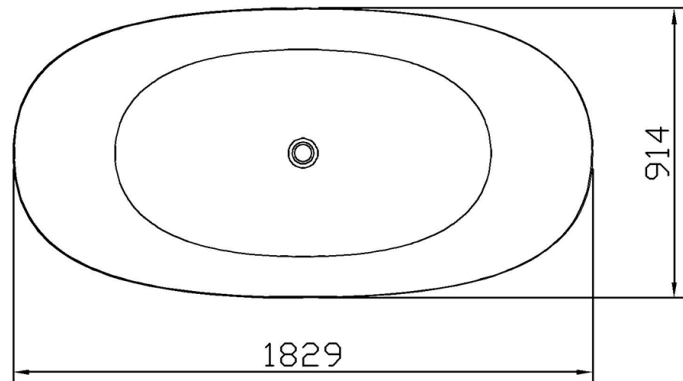

UF-6008

Size:1829x914x586mm