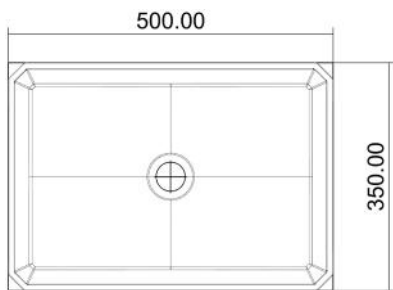

SUF-1009YD

SUF-1009BE

SUF-1009GW

Size:500x350x120mm

 **BE**  
Black Earth

Concrete is one of the oldest, most powerful and durable materials in human history. The potential for change and design is almost unlimited. It can create various textures and shapes, which is very artistic.