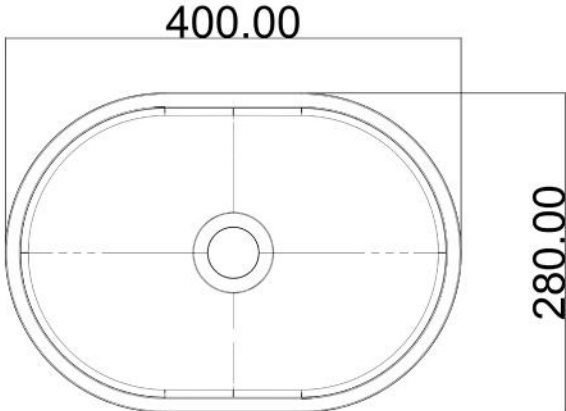

Size:400x280x120mm

SUF-1020

SUF-1020CD

SUF-1020YD

Size:390x390x120mm

SUF-1021

SUF-1021CD

SUF-1021GW