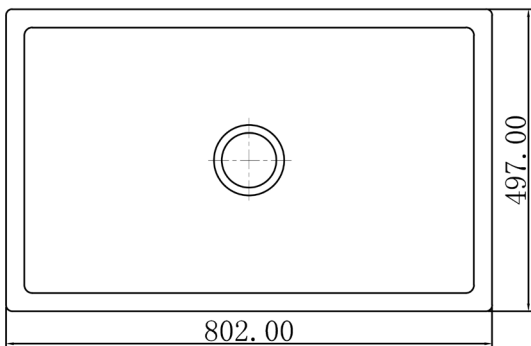

# UF-8012

UF-8012LC

UF-8012BA

UF-8012CC

UF-8012GW

Size:802x497x230mm