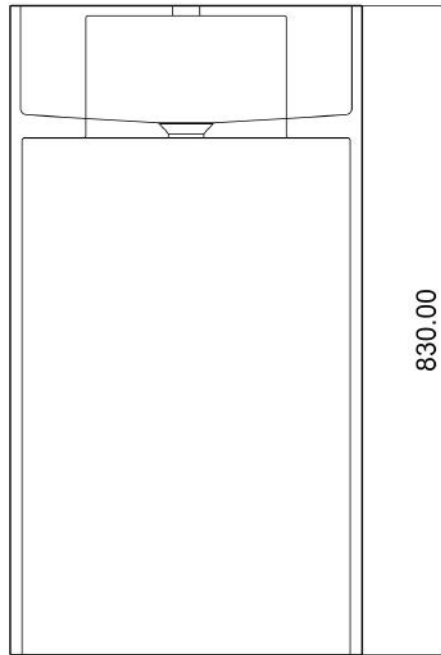

SUF-2005CD

Size:916x573x176mm

SUF-2006

SUF-2006BE

SUF-2006TC

Size: 400x140mm

SUF-3001

Size: 450x830mm