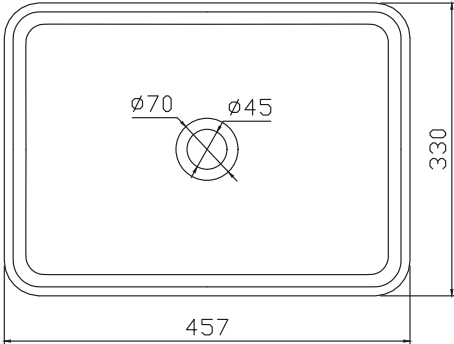

SUF-1041

SUF-1041GW

SUF-1041TC

Size: 382x127mm

SUF-1042

SUF-1042BE

UF-1042GW

Size:457x330x127mm