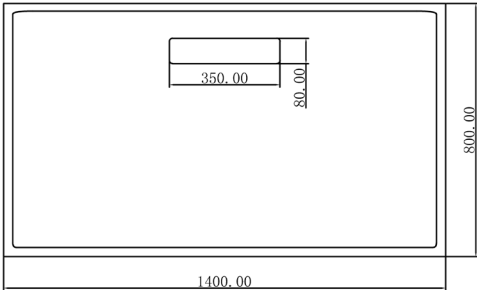

- BE
- BA
- MB
- TB
- TC
- CC
- LC
- GW
- MW

Shower Trays

SUF-5015 

SUF-5015BE

SUF-5015TC

Size:800x800x30mm

# UF-5016

UF-5016BA

UF-5016LC

UF-5016TC

UF-5016BE

Size:1400x800x30mm

# UF-6008

Size:1829x914x586mm

*Soaking Bathtubs*

UF-6001

UF-6001BA

UF-6001BE

Size:1370x720x728mm