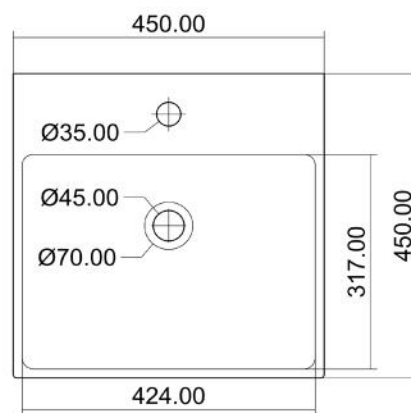

SUF-2005CD

Size:916x573x176mm

SUF-2006

SUF-2006BE

SUF-2006TC

Size: 400x140mm

SUF-3001

Size: 450x830mm

SUF-3002

Size:450x450x900mm

SUF-4001

SUF-4001BD

Size:750x390x120mm

SUF-4002 

Size:400x220x110mm

SUF-4002LC