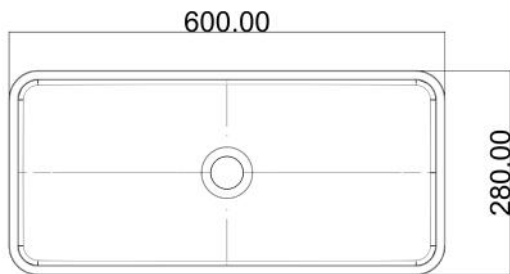

SUF-1018

Size: 600x280x120 mm

WB

Orange Cyan Terrazzo

With the rise of the retro trend and the development of technology, terrazzo has become a symbol of a new style. Terrazzo has a retro and industrial beauty. It is also wear-resistant, integrated and applicable. It is dust-free, clean and bright.

WB terrazzo is decorated with irregular orange and cyan gray color blocks, with dot texture as the background color. It has a random aesthetic feeling, fresh and fashionable.