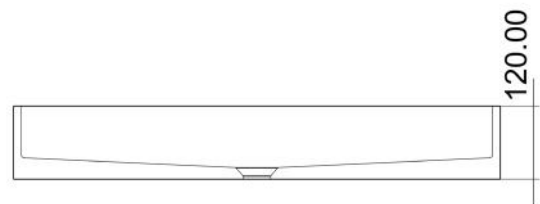

BA dark gray blue background is covered with irregular texture with lighter color, which adds a little liveliness to the calm tone.

Size:800x390 x120mm

SUF-1012

SUF-1012BE

SUF-1012TB

Size:1000x390x120mm

Concrete furniture is unique and artistic. Solid and practical; High strength; High toughness; No ash on the surface; The surface is glossy; Long term soaking in water will not penetrate or crack, and it is easy to take care of.