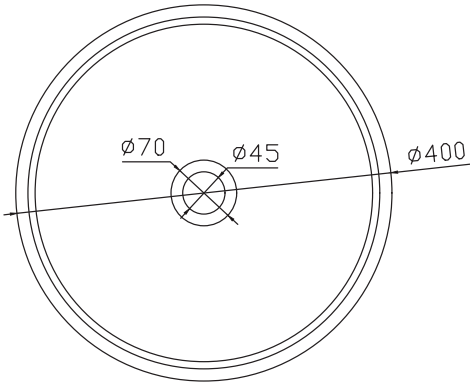

ESSENCE  
OF  
SANDALWOOD

ESSENCE  
OF  
SANDALWOOD

ESSENCE  
OF  
SANDALWOOD

SUF-1038

SUF-1038CC

SUF-1038LC

Size: 400x120mm

13:14  