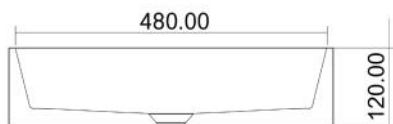

SUF-1009YD

SUF-1009BE

SUF-1009GW

Size:500x350x120mm

 **BE**  
Black Earth

Concrete is one of the oldest, most powerful and durable materials in human history. The potential for change and design is almost unlimited. It can create various textures and shapes, which is very artistic.