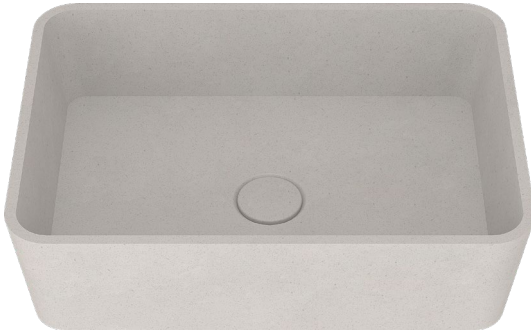

SUF-1041

SUF-1041GW

SUF-1041TC

Size: 382x127mm

SUF-1042

SUF-1042BE

UF-1042GW

Size:457x330x127mm