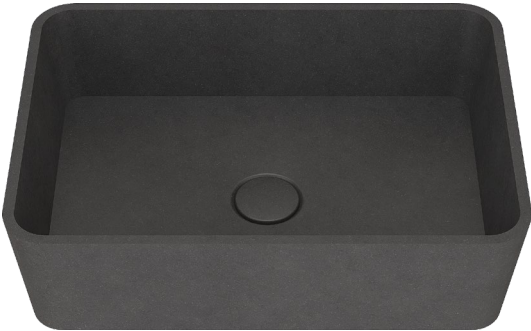

SUF-1041

SUF-1041GW

SUF-1041TC

Size: 382x127mm

SUF-1042

SUF-1042BE

UF-1042GW

Size:457x330x127mm