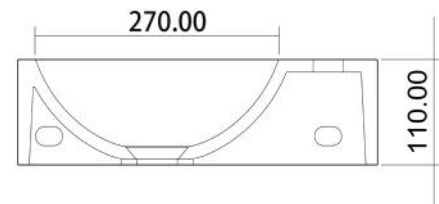

SUF-3002

Size:450x450x900mm

SUF-4001

SUF-4001BD

Size:750x390x120mm

SUF-4002 

Size:400x220x110mm

SUF-4002LC

SUF-4003 

Size:400x220x110mm

SUF-4003BD

*Shower Trays*

SUF-5001

SUF-5001BA

SUF-5001CC

Size:1520x810x102mm