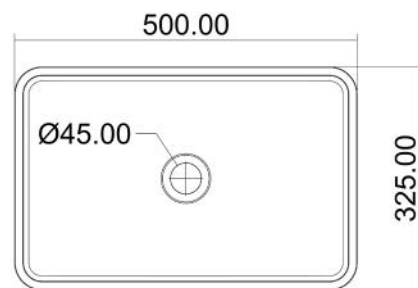

SUF-1006TC

SUF-1007

Size:400x280x120mm

SUF-1007GW

SUF-1008

SUF-1008BD

SUF-1008BA

Size:700x470x100mm