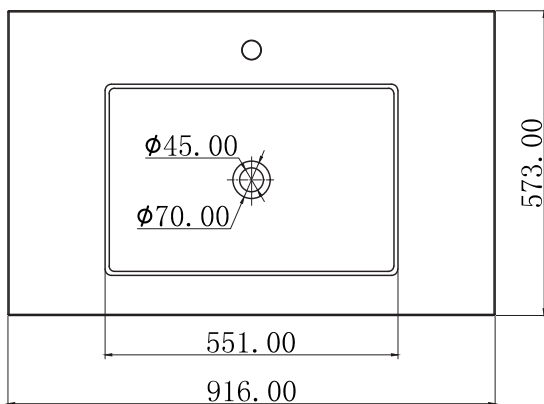

SANI

Concrete Products

The concrete furniture has a unique style and a sense of art. Solid and practical; High strength; High toughness; No ash on the surface; The surface is glossy; Long term soaking in water will not penetrate or crack, and it is easy to take care of.

SUF-2005CD

Size:916x573x176mm