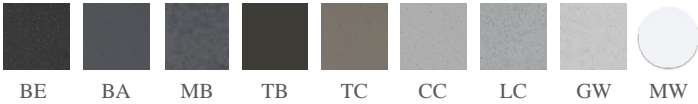

SUF-8008

SUF-8008CC

SUF-8008LC

Size:838x457x254mm

SUF-8009

SUF-8009LC

SUF-8009TB

Size: 762x457x229mm