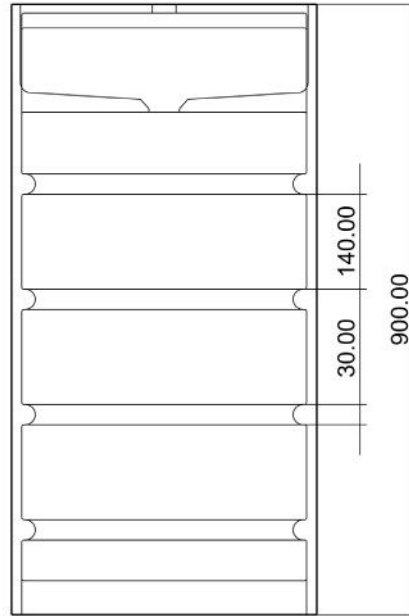

SUF-3002

Size:450x450x900mm