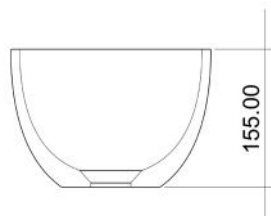

The appearance of TC shows yellow brown background and randomly distributed dark MWspot texture, showing a strong retro style and personality.

Size:548x348x185mm

SUF-1004 

SUF-1004CC

SUF-1004MB

Size: 225x155mm