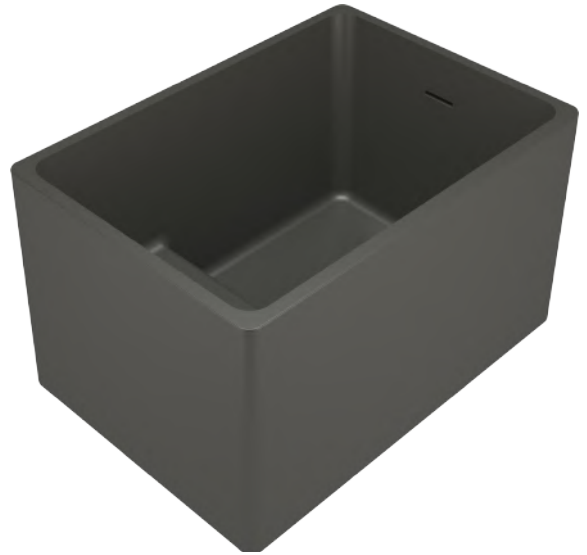

# UF-6002

UF-6002TB

UF-6002TC

Size:1487x750x580mm

UF-7001

UF-7001BA

UF-7001TB

Size: 1000x700x580mm