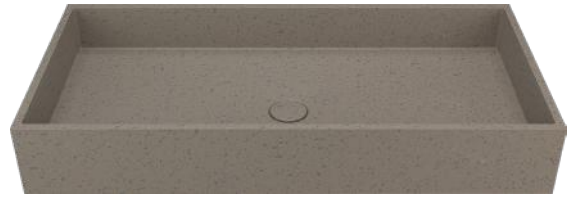

SUF-1011TC