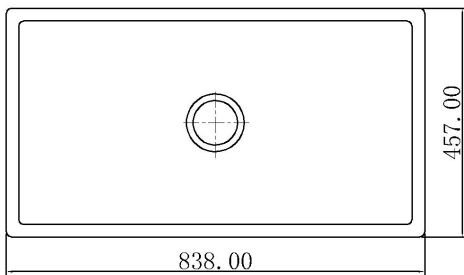

SUF-8008

SUF-8008CC

SUF-8008LC

Size:838x457x254mm

SUF-8009

SUF-8009LC

SUF-8009TB

Size: 762x457x229mm