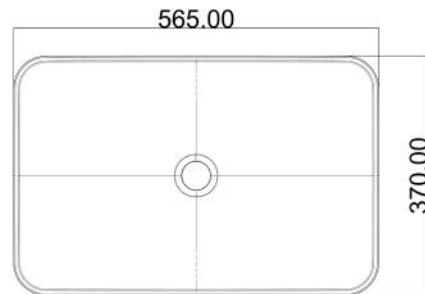

GW

Grey White

Concrete has a unique processing technology to create a variety of surface textures, emphasizing the combination of natural and organic, which can create soft and beautiful curves and warm and soothing colors. It has a unique style and great appeal.

GW uses light grey dot texture to embellish the grey background, which is simple without losing details and suitable for various styles.

Size:565x370x120mm