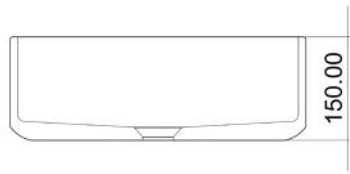

YD uses light yellow as the background color and yellow green irregular dots as the embellishment, presenting a warm and detailed effect.

SUF-1002YD

Size: 432x150mm

-  BE
-  BA
-  MB
-  TB
-  TC
-  CC
-  LC
-  GW
-  YD
-  CD
-  BD
-  WB
-  MW