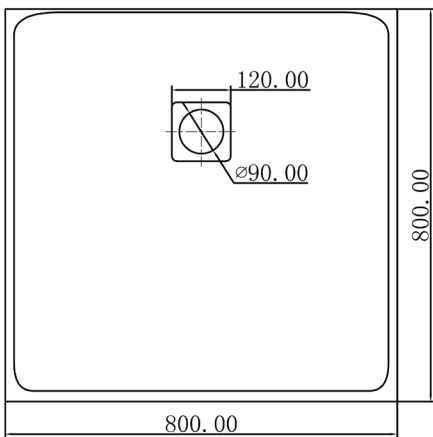

UF-5011

SUF-5011BE

SUF-5011TC

Size:800x800x35mm

SUF-5012

SUF-5012CC

SUF-5012GW

Size:900x900x35mm

- BE
- BA
- MB
- TB
- TC
- CC
- LC
- GW
- MW

Shower Trays

SUF-5015 

SUF-5015BE

SUF-5015TC

Size:800x800x30mm

# UF-5016

UF-5016BA

UF-5016LC

UF-5016TC

UF-5016BE

Size:1400x800x30mm