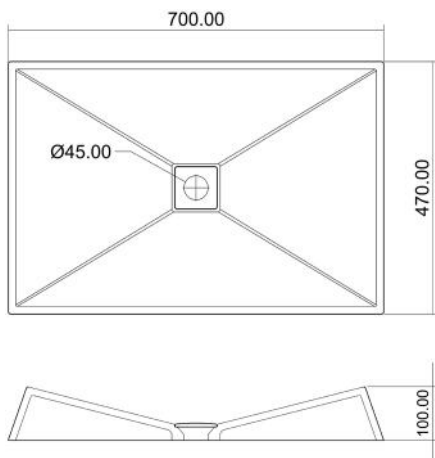

SUF-1006TC

SUF-1007

Size:400x280x120mm

SUF-1007GW

SUF-1008

SUF-1008BD

SUF-1008BA

Size:700x470x100mm