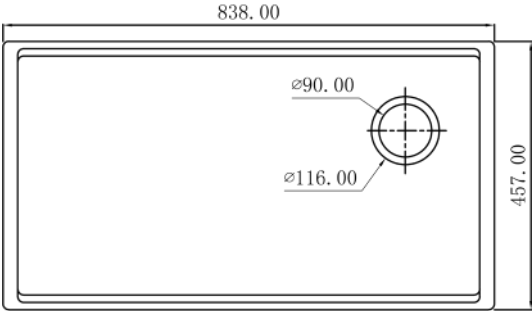

Size:838x457x229mm