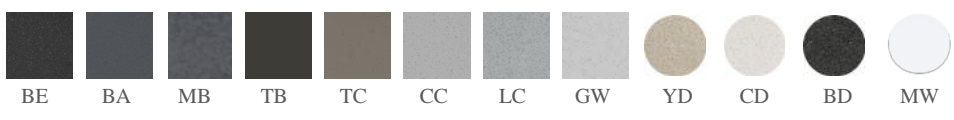

SUF-1003

TC
Taupe Clay

Concrete has a unique processing technology to create a variety of surface textures, emphasizing the combination of natural and organic, which can create soft and beautiful curves and warm and soothing colors. It has a unique style and great appeal.

The appearance of TC shows yellow brown background and randomly distributed dark MWspot texture, showing a strong retro style and personality.

Size:548x348x185mm