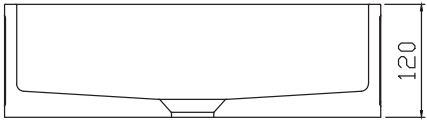

ESSENCE  
OF  
SANDALWOOD

ESSENCE  
OF  
SANDALWOOD

ESSENCE  
OF  
SANDALWOOD

SUF-1038

SUF-1038CC

SUF-1038LC

Size: 400x120mm

13:14  