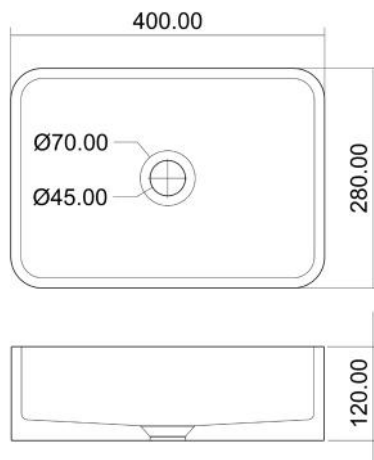

SUF-1006TC

SUF-1007

Size:400x280x120mm

SUF-1007GW

SUF-1008

SUF-1008BD

SUF-1008BA

Size:700x470x100mm