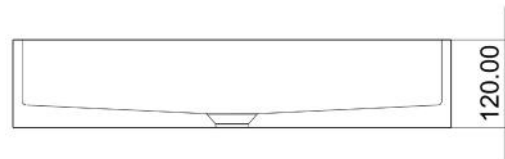

SUF-1010

CD
Gritty White

Based on the properties of concrete, its combination with the proportion of small grains of sand and gravel not only ensures the excellent characteristics of concrete furniture, but also increases the different surface texture and texture, presenting a more diverse style.

CD uses milky white as the background color, and irregular light green and light gray sand and stone grains as the texture. The fresh and natural features can be applied to various styles of design.

Size:600x390x120mm