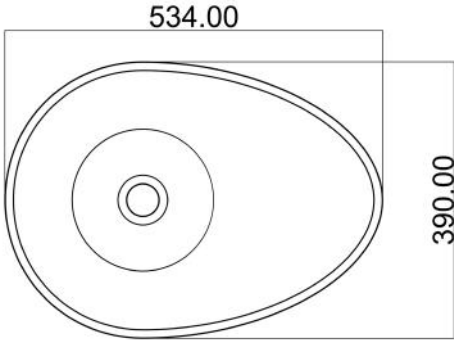

Size: 390x120mm

SUF-1026

SUF-1026CD

SUF-1026BA

Size:534x390x167mm

☀️ 20°C  
15:30  
☁️ ☔ ❄️

ESSENCE  
OF  
SANDALWOOD

ESSENCE  
OF  
SANDALWOOD