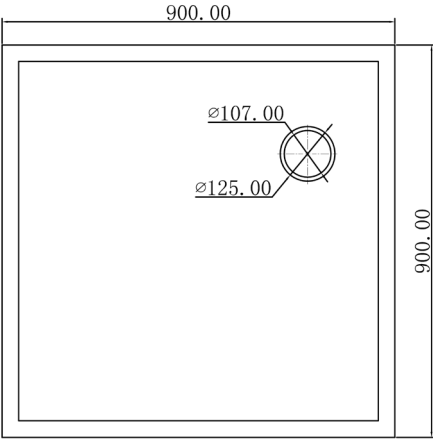

SUF-4003 

Size:400x220x110mm

SUF-4003BD

*Shower Trays*

SUF-5001

SUF-5001BA

SUF-5001CC

Size:1520x810x102mm

UF-5011

SUF-5011BE

SUF-5011TC

Size:800x800x35mm

SUF-5012

SUF-5012CC

SUF-5012GW

Size:900x900x35mm

- BE
- BA
- MB
- TB
- TC
- CC
- LC
- GW
- MW

Shower Trays

SUF-5015 

SUF-5015BE

SUF-5015TC

Size:800x800x30mm