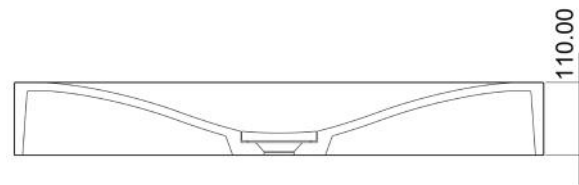

Cabinet Basins

SUF-2002

Size:800x480x110mm