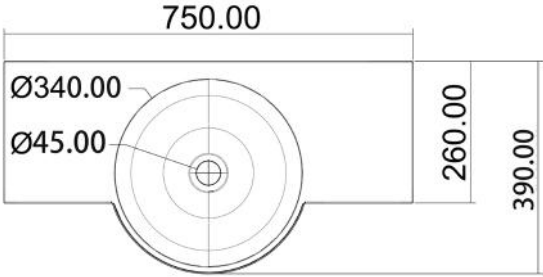

SUF-2005CD

Size:916x573x176mm

SUF-2006

SUF-2006BE

SUF-2006TC

Size: 400x140mm

SUF-3001

Size: 450x830mm

SUF-3002

Size:450x450x900mm

SUF-4001

SUF-4001BD

Size:750x390x120mm

SUF-4002 

Size:400x220x110mm

SUF-4002LC

SUF-4003 

Size:400x220x110mm

SUF-4003BD

*Shower Trays*

SUF-5001

SUF-5001BA

SUF-5001CC

Size:1520x810x102mm