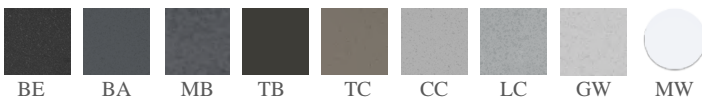

# UF-6008

Size:1829x914x586mm

*Soaking Bathtubs*

UF-6001

UF-6001BA

UF-6001BE

Size:1370x720x728mm