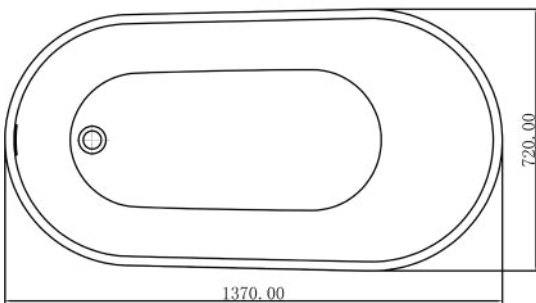

- BE
- BA
- MB
- TB
- TC
- CC
- LC
- GW
- MW

Shower Trays

SUF-5015 

SUF-5015BE

SUF-5015TC

Size:800x800x30mm

# UF-5016

UF-5016BA

UF-5016LC

UF-5016TC

UF-5016BE

Size:1400x800x30mm

# UF-6008

Size:1829x914x586mm

*Soaking Bathtubs*

UF-6001

UF-6001BA

UF-6001BE

Size:1370x720x728mm

# UF-6002

UF-6002TB

UF-6002TC

Size:1487x750x580mm

UF-7001

UF-7001BA

UF-7001TB

Size: 1000x700x580mm