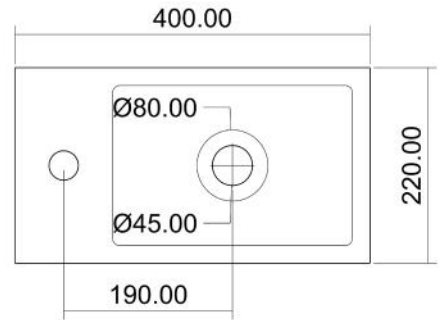

SUF-2005CD

Size:916x573x176mm

SUF-2006

SUF-2006BE

SUF-2006TC

Size: 400x140mm

SUF-3001

Size: 450x830mm

SUF-3002

Size:450x450x900mm

SUF-4001

SUF-4001BD

Size:750x390x120mm

SUF-4002 

Size:400x220x110mm

SUF-4002LC

SUF-4003 

Size:400x220x110mm

SUF-4003BD

*Shower Trays*

SUF-5001

SUF-5001BA

SUF-5001CC

Size:1520x810x102mm