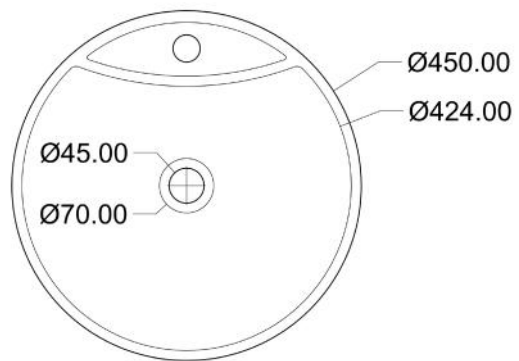

SUF-2005CD

Size:916x573x176mm

SUF-2006

SUF-2006BE

SUF-2006TC

Size: 400x140mm

SUF-3001

Size: 450x830mm