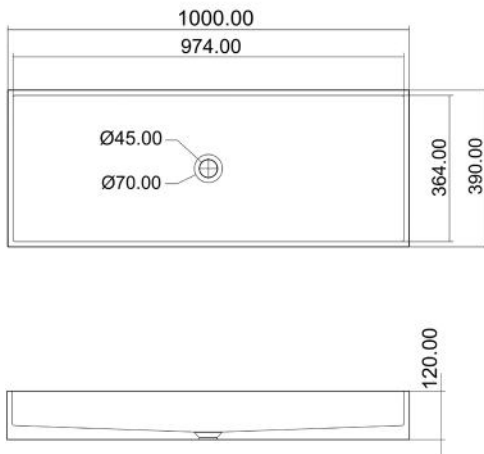

BA dark gray blue background is covered with irregular texture with lighter color, which adds a little liveliness to the calm tone.

Size:800x390 x120mm

SUF-1012

SUF-1012BE

SUF-1012TB

Size:1000x390x120mm

Concrete furniture is unique and artistic. Solid and practical; High strength; High toughness; No ash on the surface; The surface is glossy; Long term soaking in water will not penetrate or crack, and it is easy to take care of.