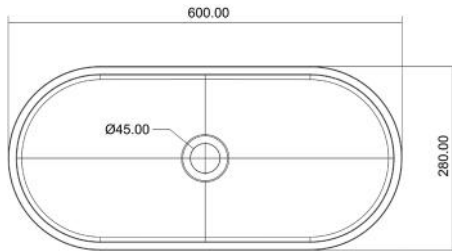

MB is decorated with dark grey surface and dark texture, which is calm but not too monotonous, presenting a simple and delicate style.

SUF-1005

SUF-1005BA

SUF-1005CD

Size:600x280x120mm

SUF-1006

Size:500x325x120mm

SUF-1006TC

SUF-1007

Size:400x280x120mm

SUF-1007GW

SUF-1008

SUF-1008BD

SUF-1008BA

Size:700x470x100mm