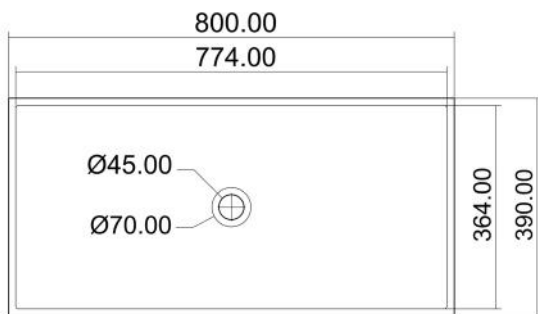

BA

Blue Ashes

Natural stone, with unique processing technology and surface texture, emphasizes the sense of natural and organic and the vision of harmonious lines, with unique style and artistic sense. Solid and practical; High strength; High toughness; No ash on the surface; The surface is glossy; Quick demoulding; No water curing is required.

BA dark gray blue background is covered with irregular texture with lighter color, which adds a little liveliness to the calm tone.

Size:800x390 x120mm