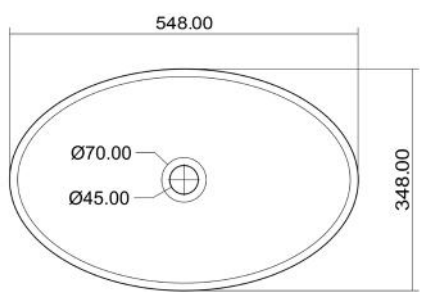

The appearance of TC shows yellow brown background and randomly distributed dark MWspot texture, showing a strong retro style and personality.

Size:548x348x185mm

SUF-1004 

SUF-1004CC

SUF-1004MB

Size: 225x155mm