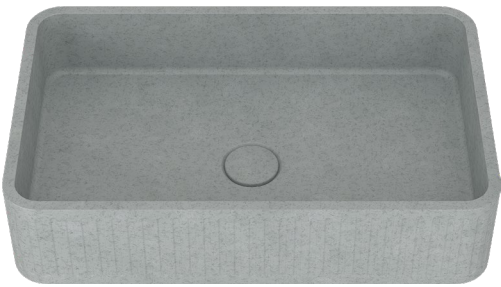

SUF-1039MB