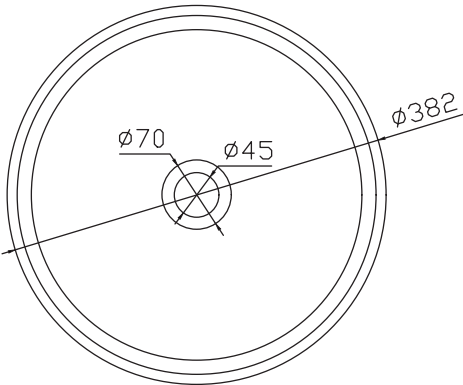

SUF-1041

SUF-1041GW

SUF-1041TC

Size: 382x127mm

SUF-1042

SUF-1042BE

UF-1042GW

Size:457x330x127mm