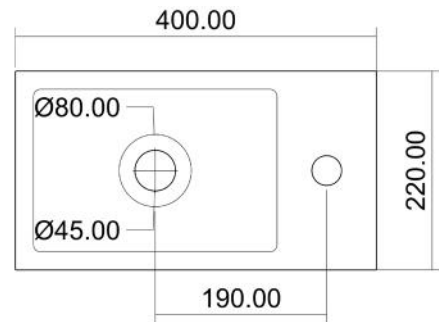

SUF-2005CD

Size:916x573x176mm

SUF-2006

SUF-2006BE

SUF-2006TC

Size: 400x140mm

SUF-3001

Size: 450x830mm

SUF-3002

Size:450x450x900mm

SUF-4001

SUF-4001BD

Size:750x390x120mm

SUF-4002 

Size:400x220x110mm

SUF-4002LC

SUF-4003 

Size:400x220x110mm

SUF-4003BD

*Shower Trays*

SUF-5001

SUF-5001BA

SUF-5001CC

Size:1520x810x102mm