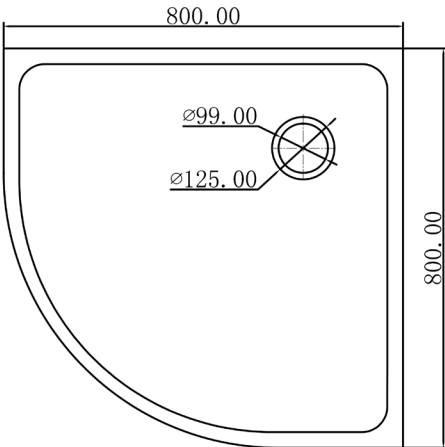

SUF-4003 

Size:400x220x110mm

SUF-4003BD

*Shower Trays*

SUF-5001

SUF-5001BA

SUF-5001CC

Size:1520x810x102mm

UF-5011

SUF-5011BE

SUF-5011TC

Size:800x800x35mm

SUF-5012

SUF-5012CC

SUF-5012GW

Size:900x900x35mm

- BE
- BA
- MB
- TB
- TC
- CC
- LC
- GW
- MW

Shower Trays

SUF-5015 

SUF-5015BE

SUF-5015TC

Size:800x800x30mm

# UF-5016

UF-5016BA

UF-5016LC

UF-5016TC

UF-5016BE

Size:1400x800x30mm