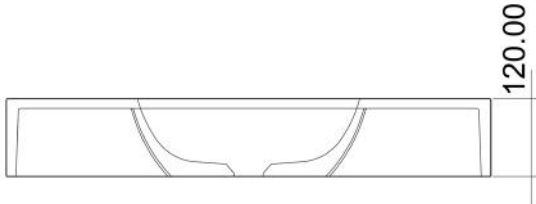

SUF-3002

Size:450x450x900mm

SUF-4001

SUF-4001BD

Size:750x390x120mm

SUF-4002 

Size:400x220x110mm

SUF-4002LC

SUF-4003 

Size:400x220x110mm

SUF-4003BD

*Shower Trays*

SUF-5001

SUF-5001BA

SUF-5001CC

Size:1520x810x102mm