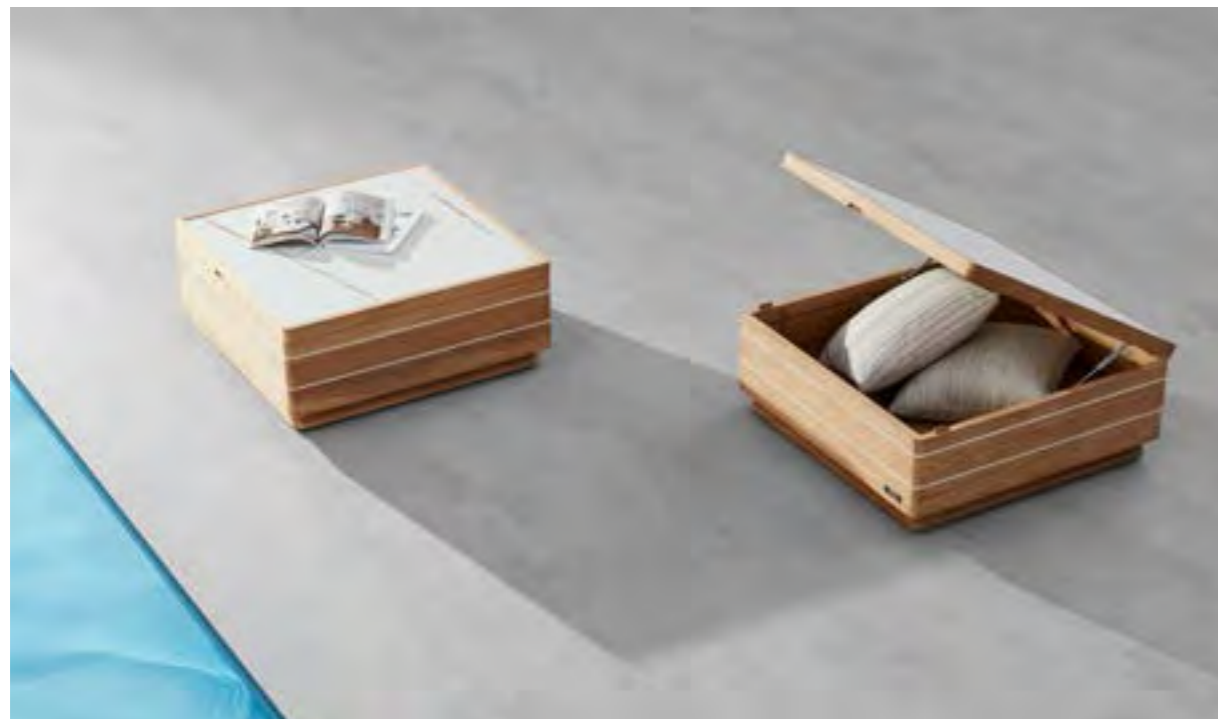

The use of wood and braided rope gives it an artisanal and classic look, balanced by the modernity of the clean lines and the shaped body.

The coffee table can be used as cushion box to keep small commodities.