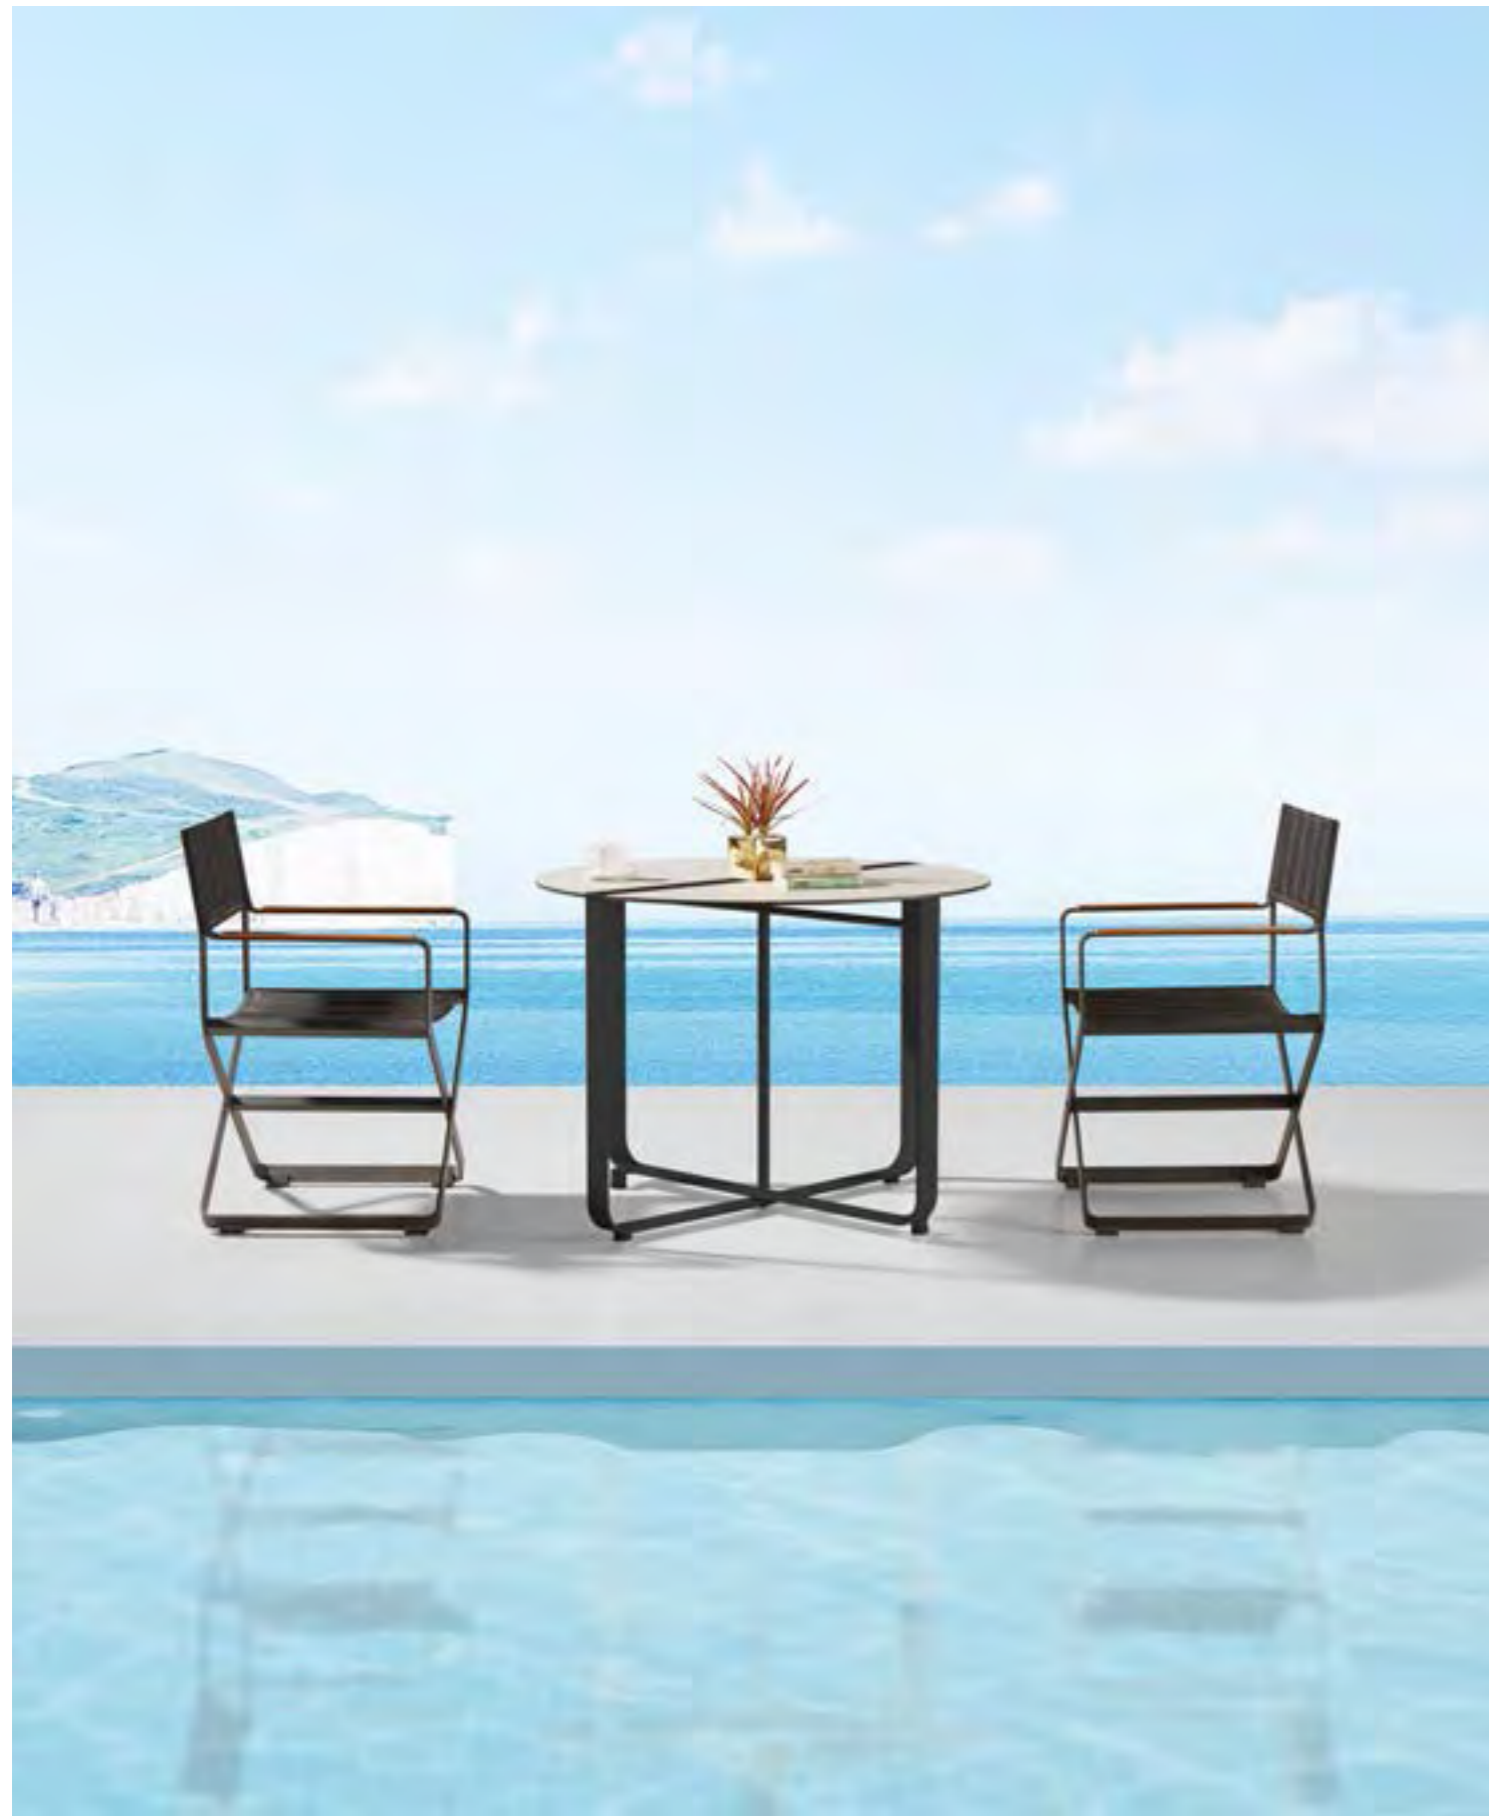

Outdoor Furniture Collection
CLINT

67061816
Director Chair
Size: 555x560x880mm

67063072
Dining Table
Size: D1000x745mm

CLINT Combinations

670610