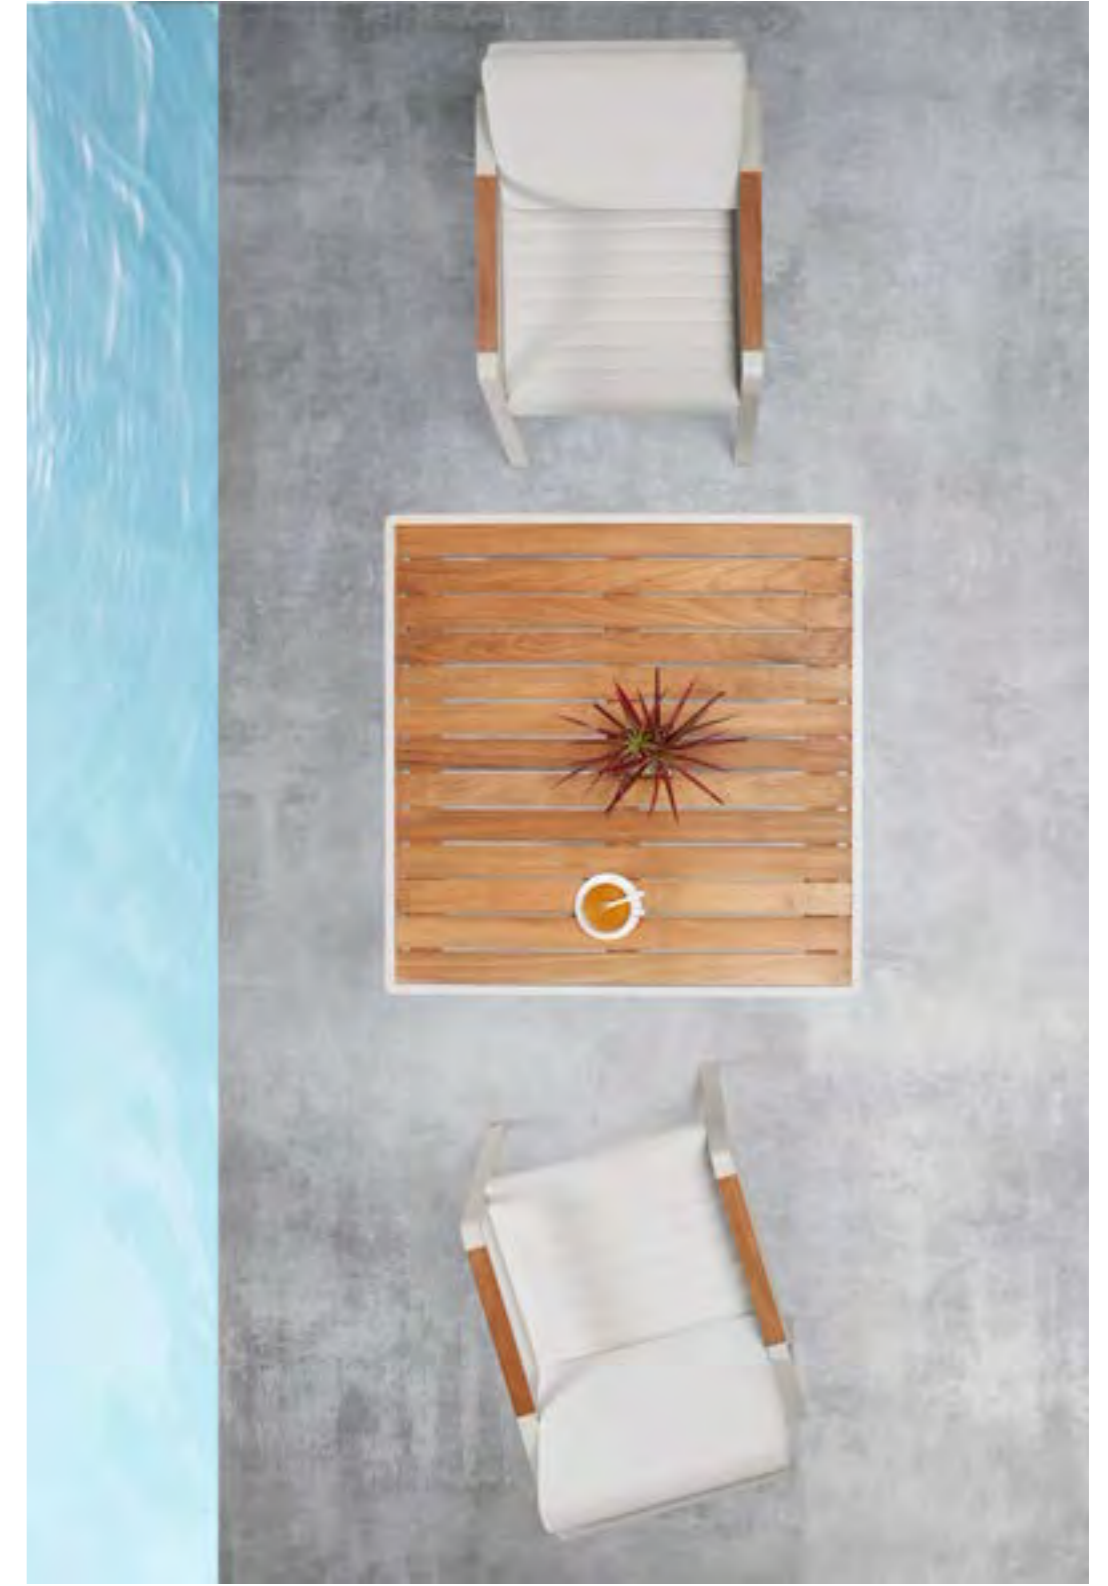

697790(incl. 6 chairs + 1 table)

697780(incl. 8 chairs + 1 table)

NOFI

NOFI collection is composed by living sofa set, sectional sofa set, dining set, bar set, sun bed and swing. It is one of the collections that have a complete family to meet all kinds of living demands. With wooden elements to be installed on the armrests and table tops and with soft and airy cushion designs, Nofi shows simplicity but never loses its coziness. With DIY concept, consumer can easily do the assembling under instructions.