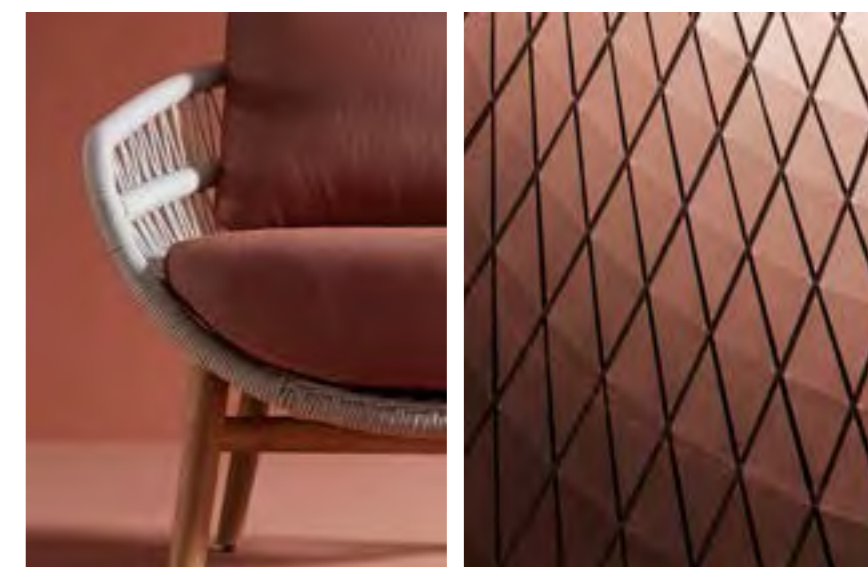

206490

2064100

vasca

DESIGN BY CLAUDIO BELLINI Studio

You will feel asleep cradled in the arms of VASCA collection. It takes inspiration from the long summer days, when you are so tired that the only thing you would do is to be rocked by the light of the moon. The weavings of the furnitures' structure remind you of the cord of an hammock childhood. It leaves in your soul the sensation of light-heartedness, well-being and levity, perfect mix at the end of a demanding day. Its rounded shapes and soft cushions convey a harmony and sense of calm. The wooden parts bring back a warm and gentle atmosphere.