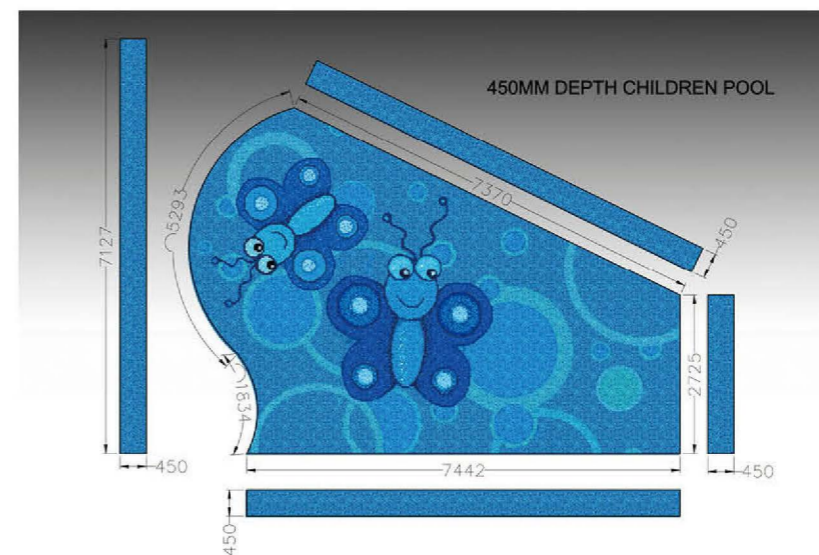

BID8004
chip size: 48X48mm
sheet size: 306X306mm

BID80019
chip size: 48X48mm
sheet size: 306X306mm

BIDC1964
chip size: 48X48mm
sheet size: 306X306mm

BID8003
chip size: 48X48mm
sheet size: 306X306mm

BID-2913902H4
chip size: 48X48mm
sheet size: 306X306mm

BID-291303H3
chip size: 48X48mm
sheet size: 306X306mm

BID8005
chip size: 48X48mm
sheet size: 306X306mm

Trims & Corners & Water Lines

Swimming Pool Project Case

Colorful Style

Glazed Mosaic

K-CL04H4
chip size: 25X25mm
sheet size: 302.5X302.5mm

K-CL12H12
chip size: 25X25mm
sheet size: 302.5X302.5mm

K-CL07H7
chip size: 25X25mm
sheet size: 302.5X302.5mm

Colorful Style

Glazed Mosaic

K5406
chip size: 25X25mm
sheet size: 302.5X302.5mm

K5407
chip size: 25X25mm
sheet size: 302.5X302.5mm