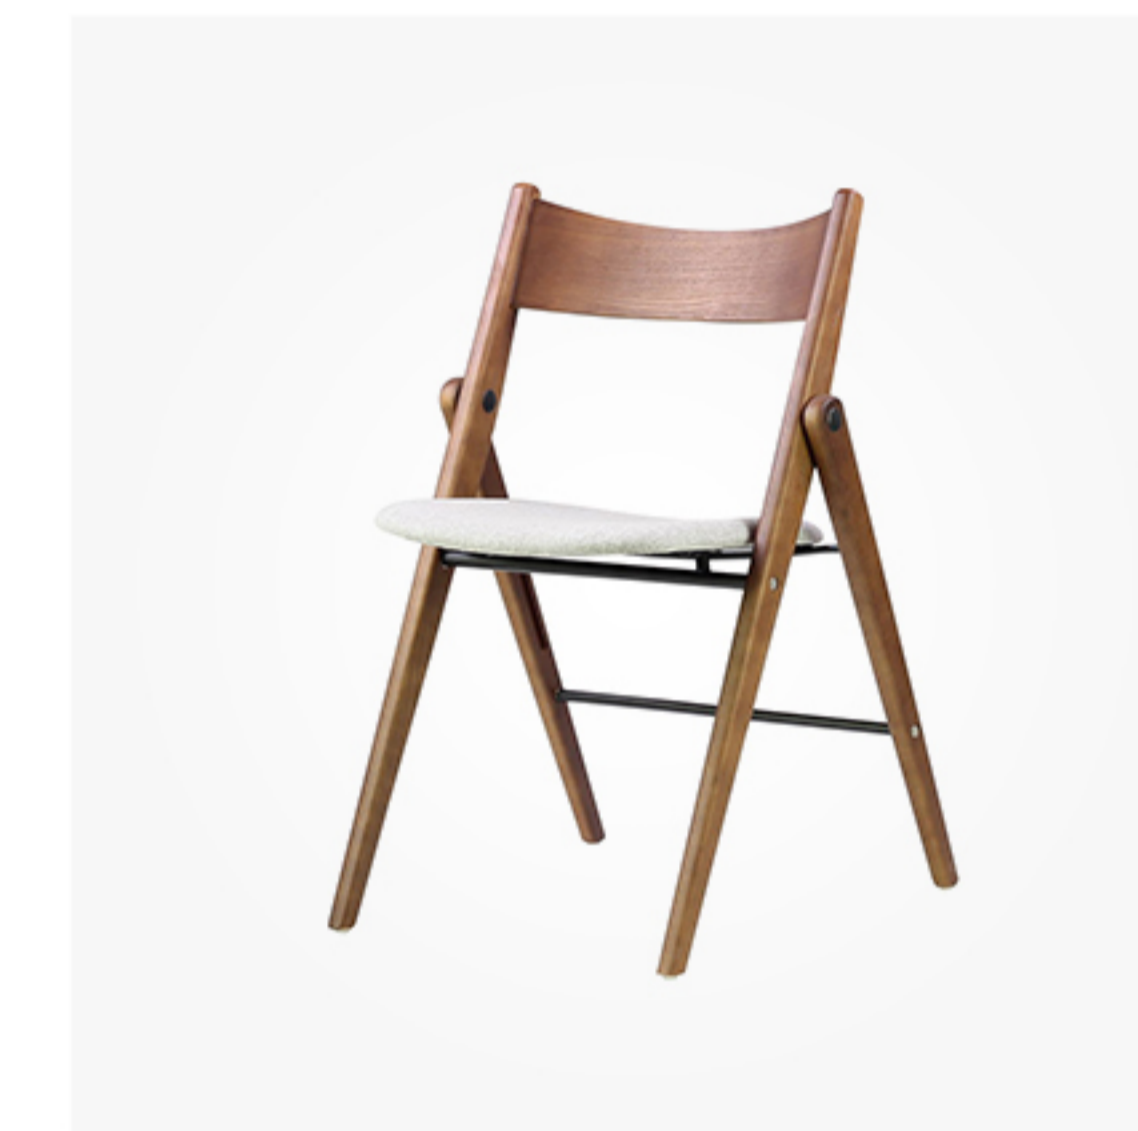

MZ0035 | Size(cm):
55 * 54 * 84 SH49
Material:
Ash Wood
Fabric