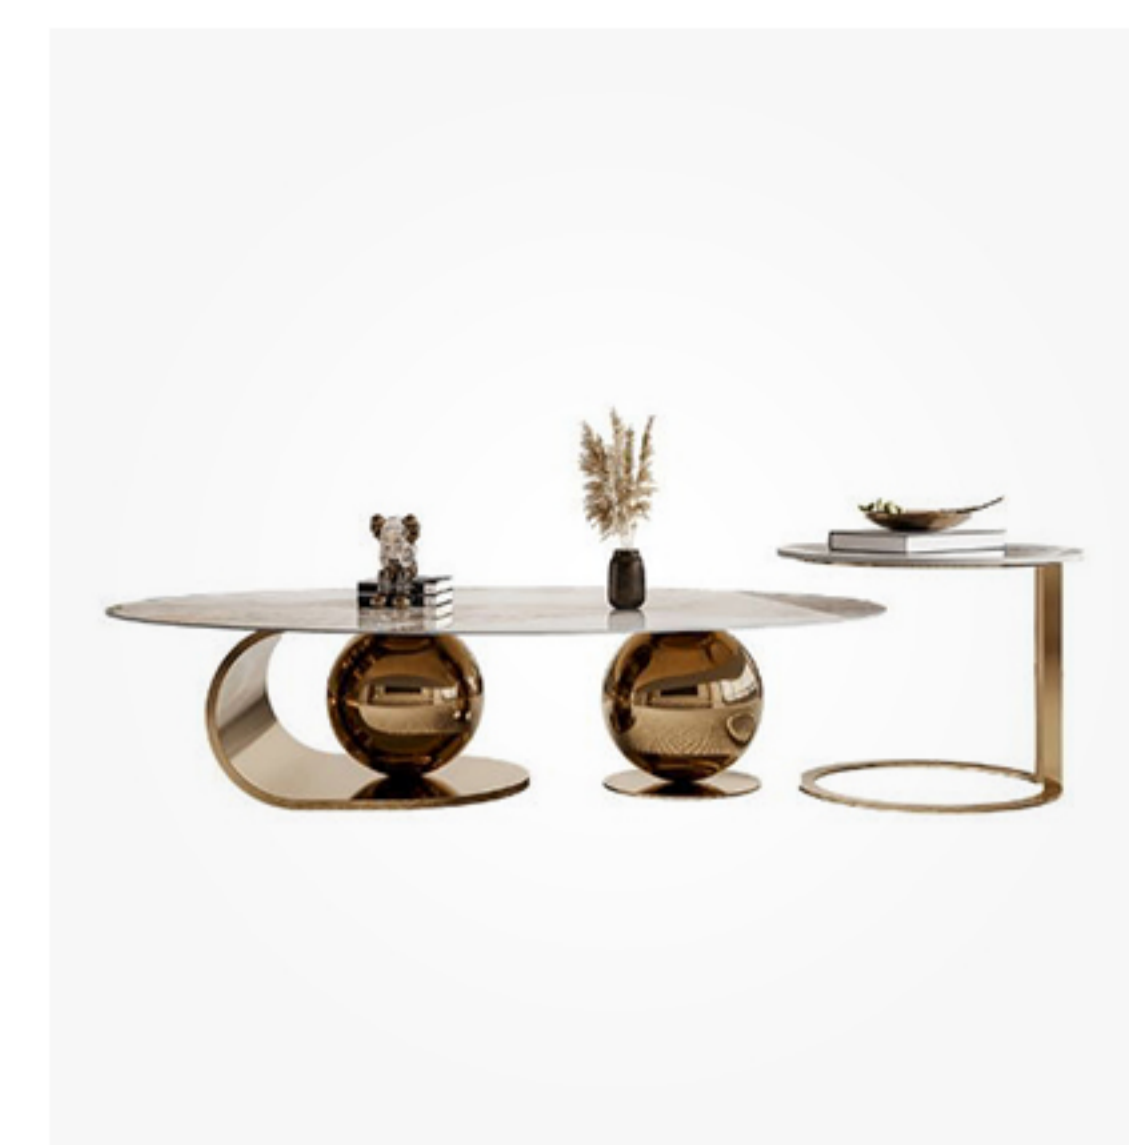

MZ10789
Size(cm):
Big Table: 120 * 70 * 36
Side Table: D40 * H41
Material:
SS + Sintered Stone /
Artificial Marble