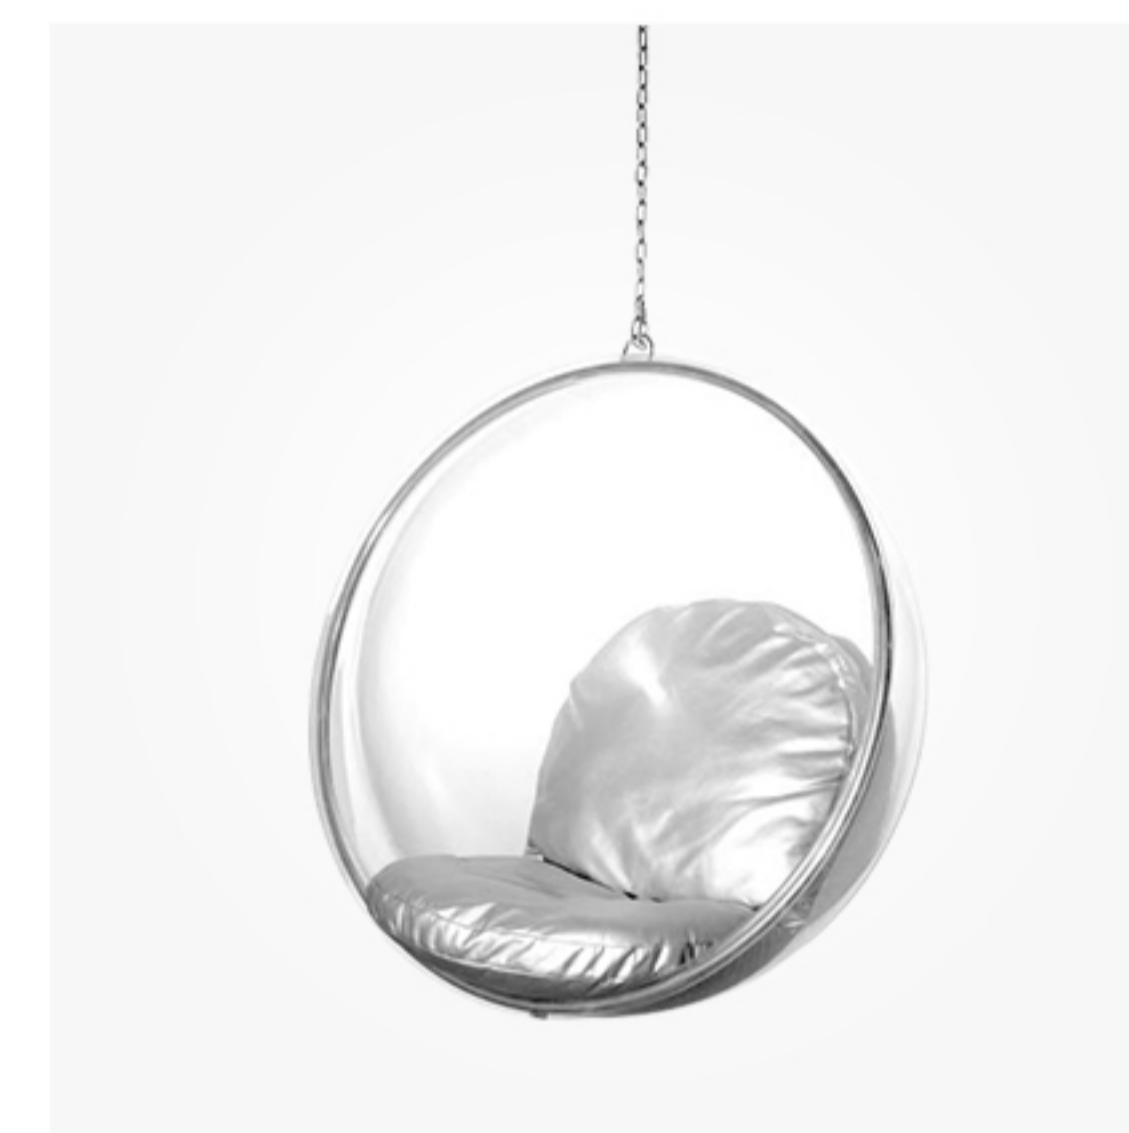

MZ8042
Size(cm):
108 * 103 * 155 SH46
Material:
Acrylic
Gold Stainless Steel
PU / Fabric Cushion