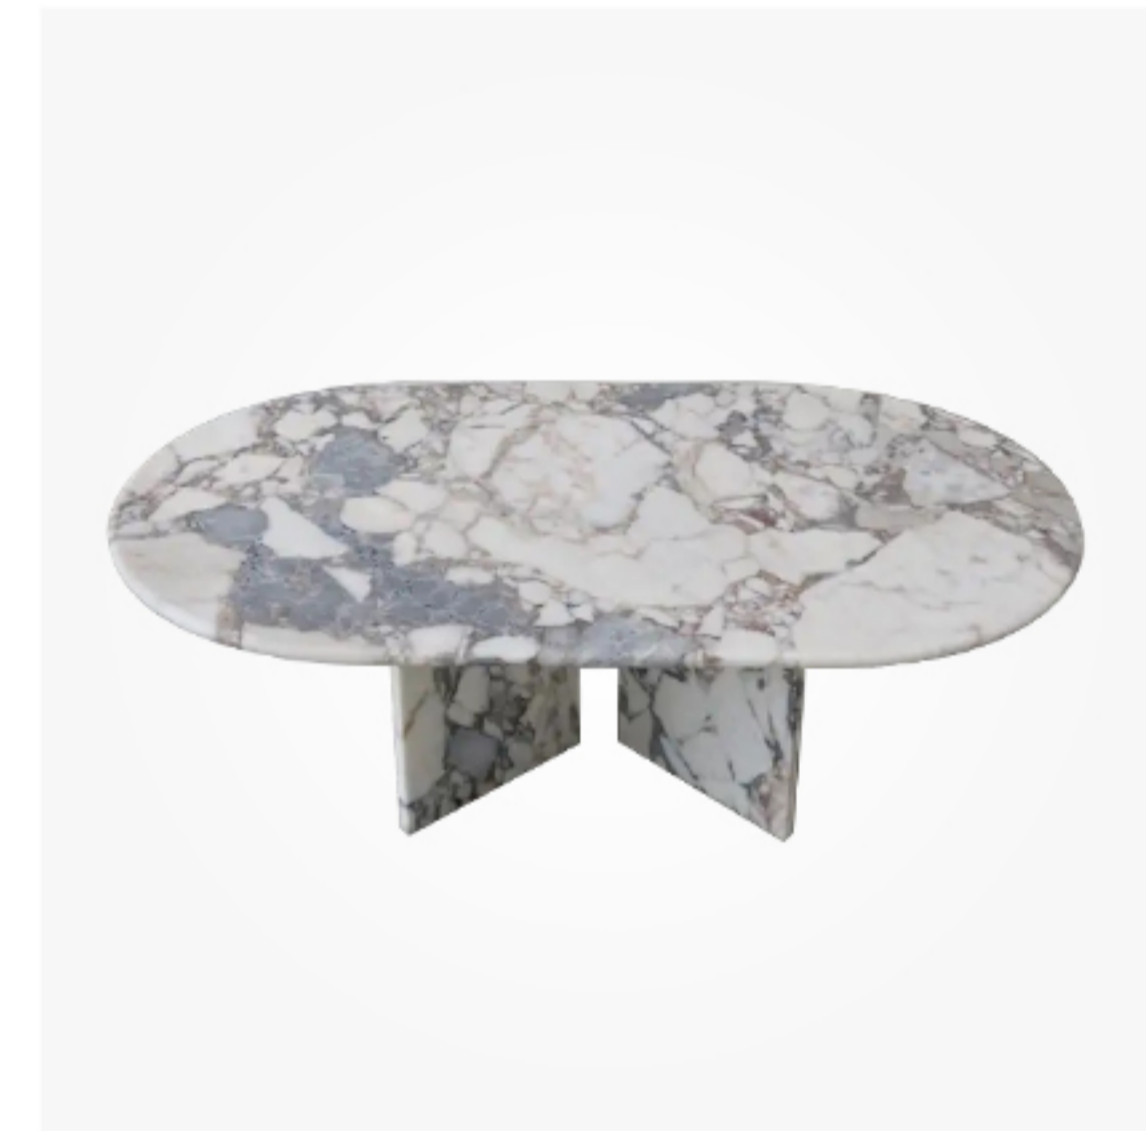

MZ2888
Size(cm):
140 * 70 * 40
Material:
Travertine / Marble