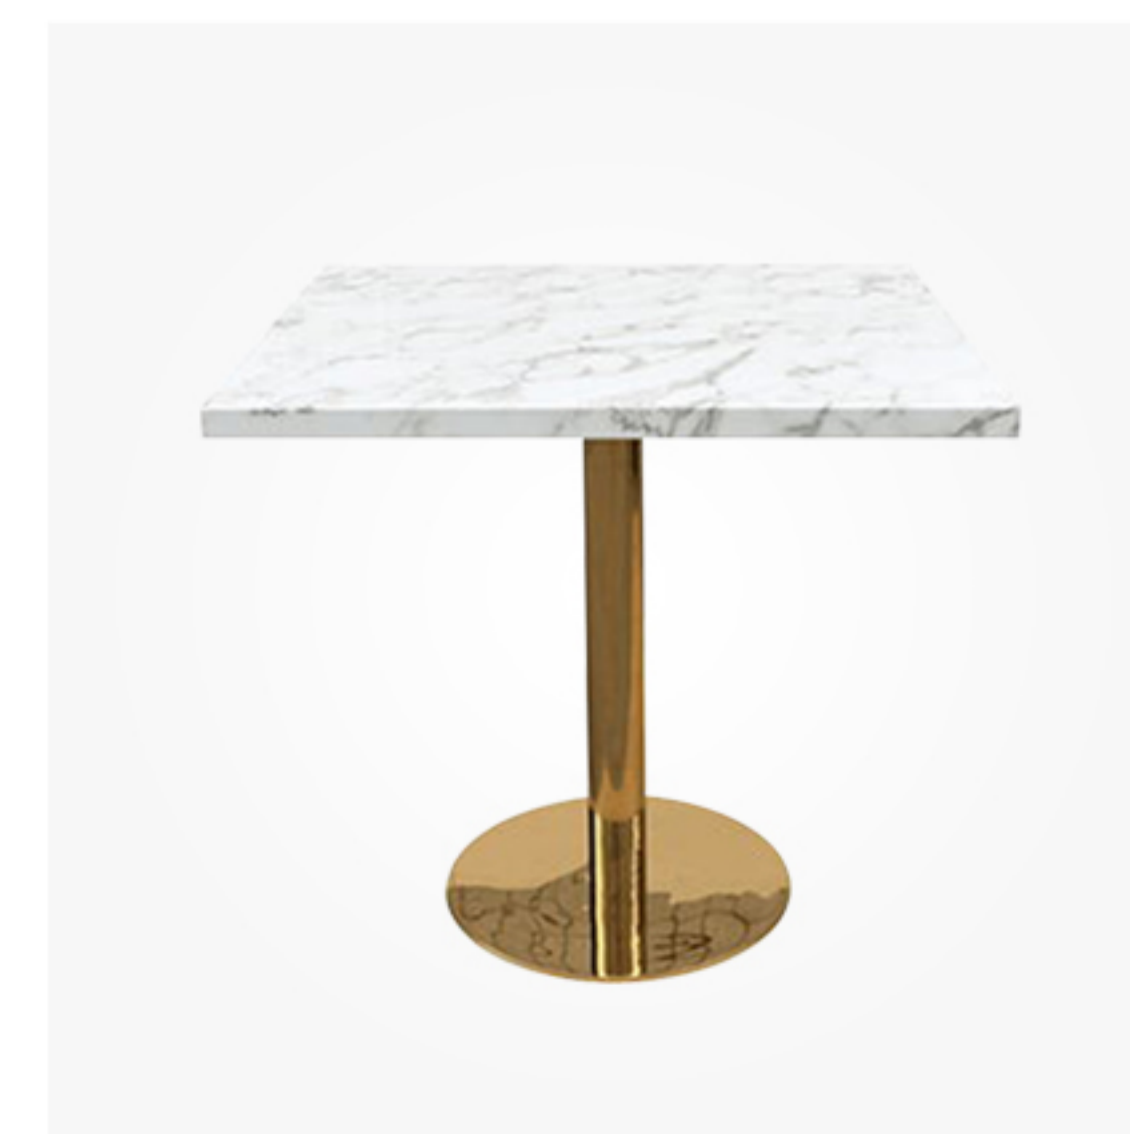

MZ3513

Size(cm):  
70 / 110 / 120  
140 / 160 / 180  
Material:  
Metal / Stainless Steel  
Marble

MZ3512

Size(cm):  
120 / 140  
Material:  
Artificial Marble  
Stainless Steel

MZ4003

Size(cm):  
50 / 70 / 76 / 80  
90 / 91.5 / 137  
Material:  
Artificial Marble  
Stainless Steel

MZ3514

Size(cm):  
60 / 70 / 75 / 76.2 / 80  
90 / 100 / 150 / 180  
Material:  
Metal / Stainless Steel  
Marble

MZ4362

Size(cm):  
D60 / 70 / 80 / 90  
Material:  
Plywood / Artificial Marble  
Stainless Steel