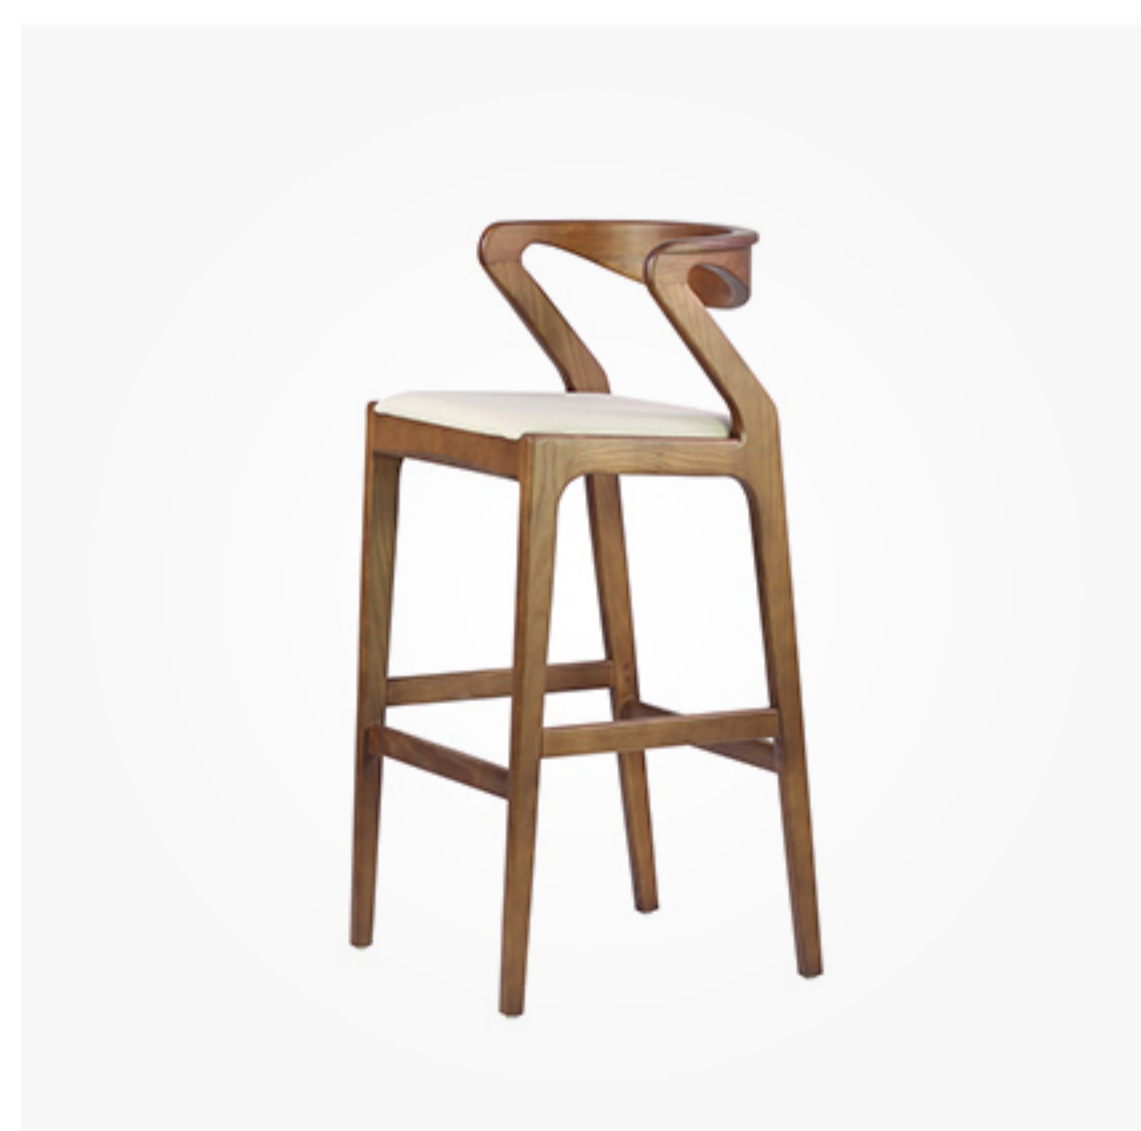

MZ0024 | Size(cm):
45 * 47 * 96 SH75
Material:
Ash Wood + Fabric