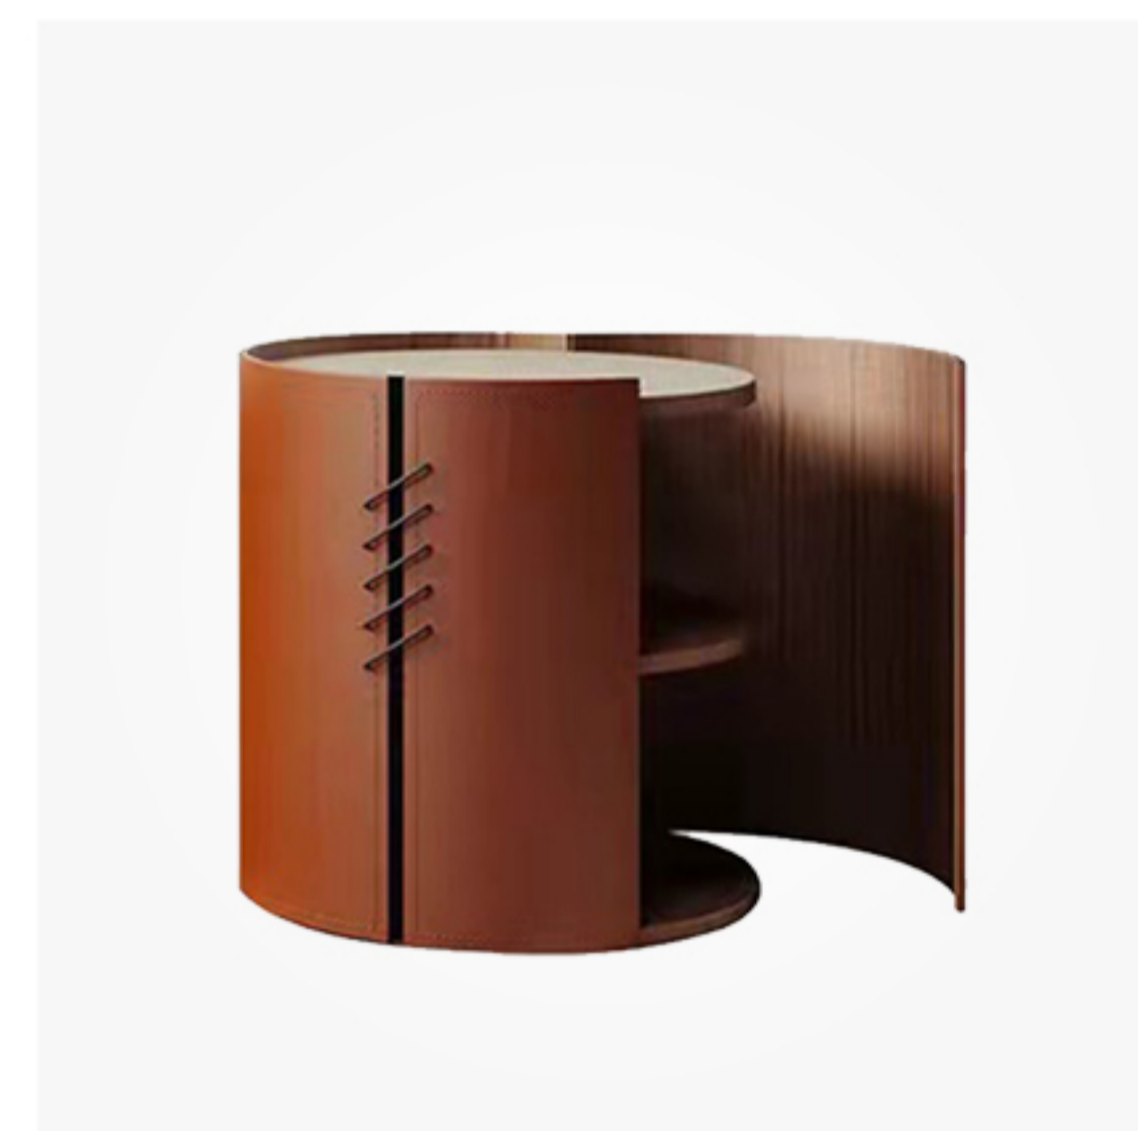

MZ1535 | Size(cm):
D50 * 48
Material:
Saddle Leather
Sintered Stone
Plywood