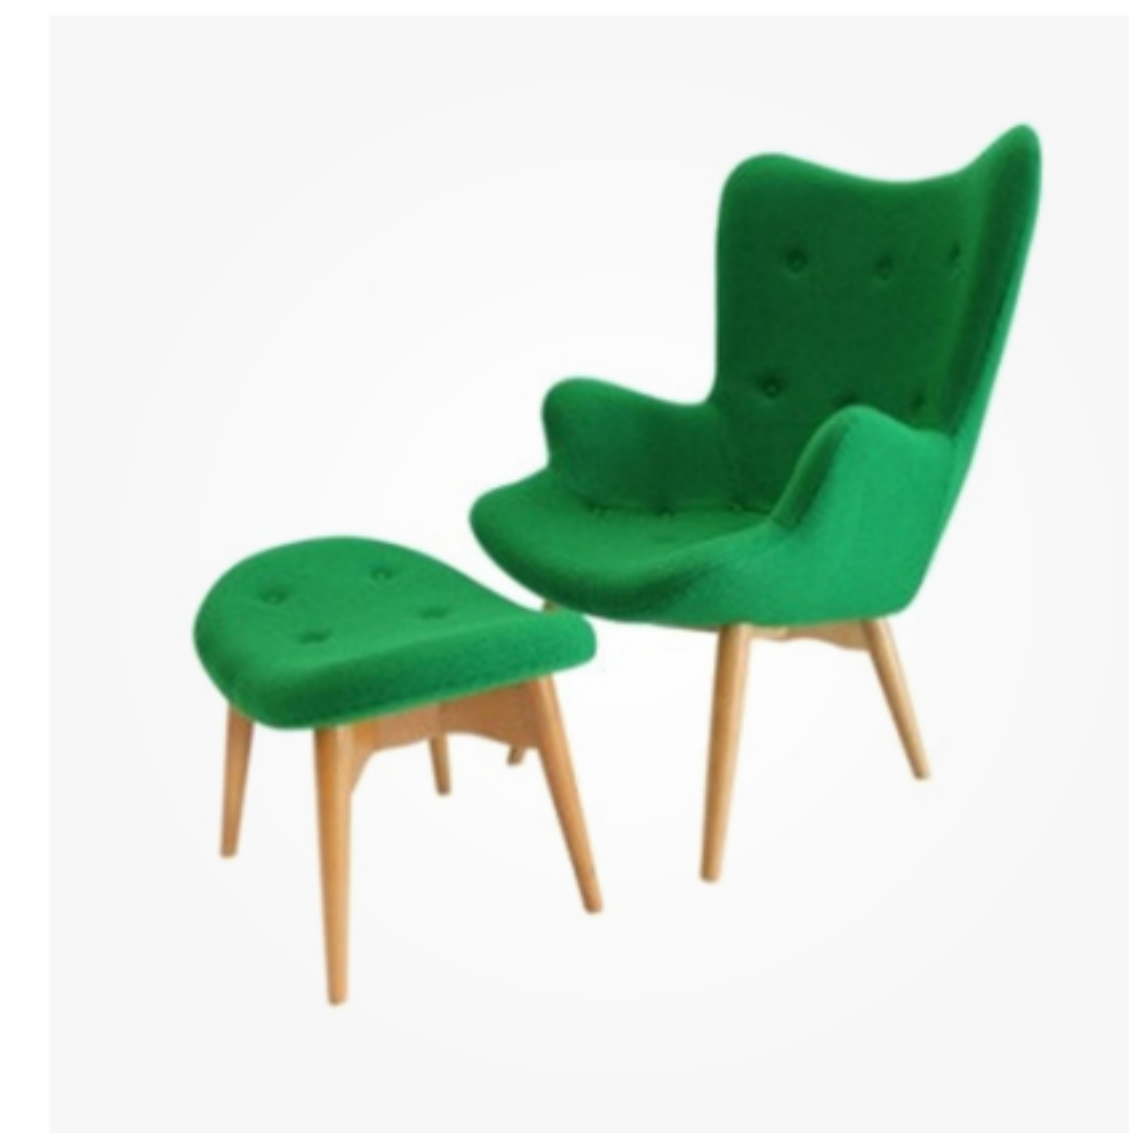

MZ8125
Size(cm):
80 * 69 * 94
64 * 44 * 40
Material:
Fiberglass Shell
Cashmere / Fabric
/ PU Upholstery
Wooden Legs