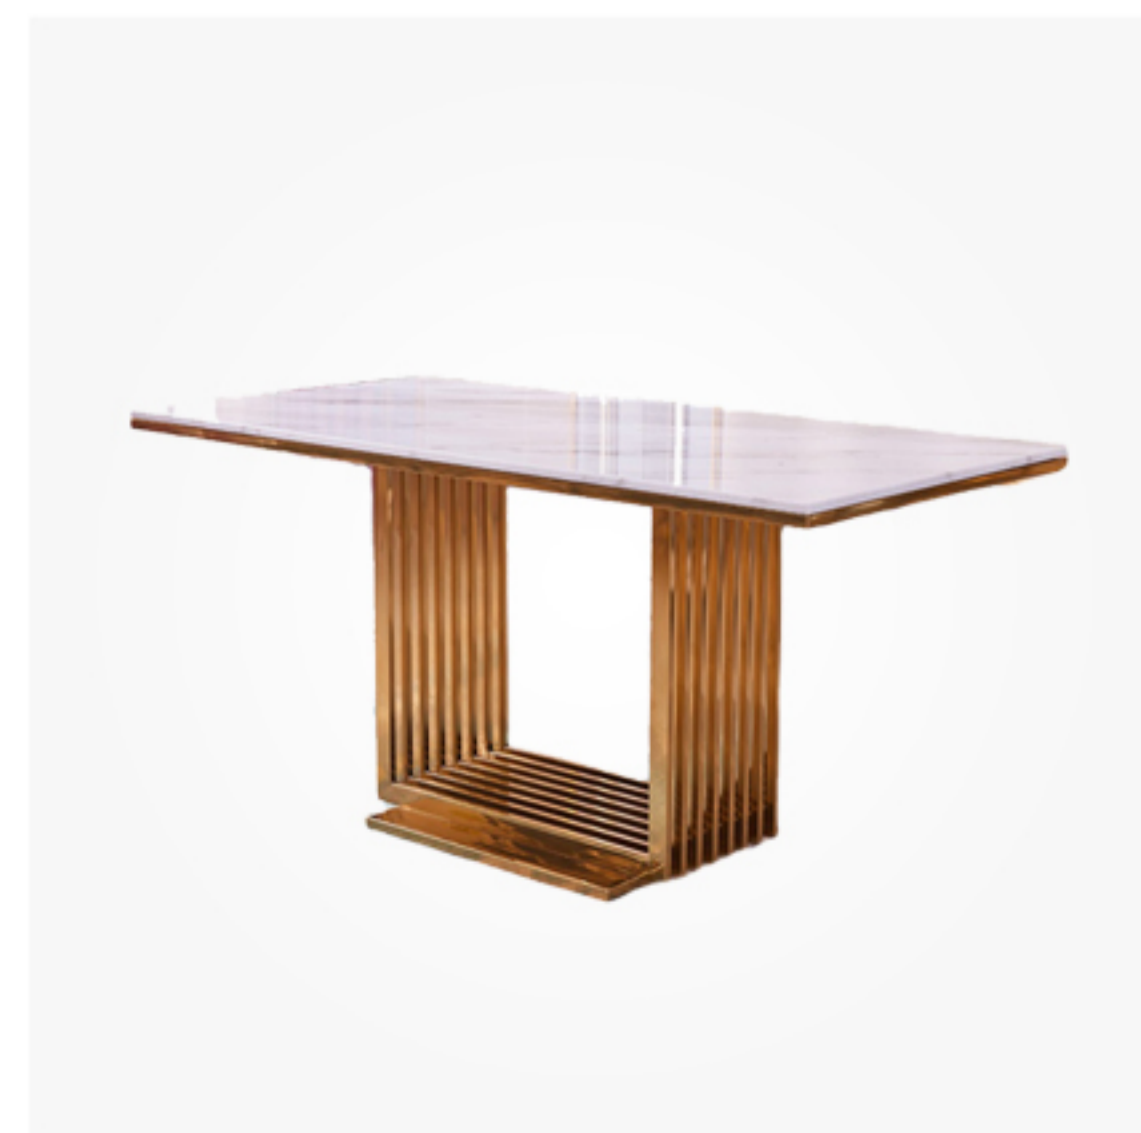

MZ5002

Size(cm):  
140 \* 40 \* 80  
Material:  
Artificial Marble  
Stainless Steel

MZ6677

Size(cm):  
120 \* 40 \* 75  
Material:  
Artificial Marble  
Stainless Steel

MZ9803

Size(cm):  
120 \* 40 \* 78  
Material:  
Artificial Marble  
Stainless Steel

MZ9822

Size(cm):  
140 \* 40 \* 80  
Material:  
Artificial Marble  
Stainless Steel

MZ9886

Size(cm):  
100 / 120 / 150 \* 30 \* 80  
Material:  
Sintered Stone  
Metal

MZ2776

Size(cm):  
150 \* 42 \* 80  
Material:  
Sintered Stone  
Stainless Steel

MZ5963

Size(cm):  
140 \* 40 \* 80  
Material:  
Artificial Marble  
Stainless Steel

MZ5964

Size(cm):  
140 \* 40 \* 80  
Material:  
Artificial Marble  
Stainless Steel

MZ9817

Size(cm):  
150 \* 40 \* 80  
Material:  
Artificial Marble  
Stainless Steel