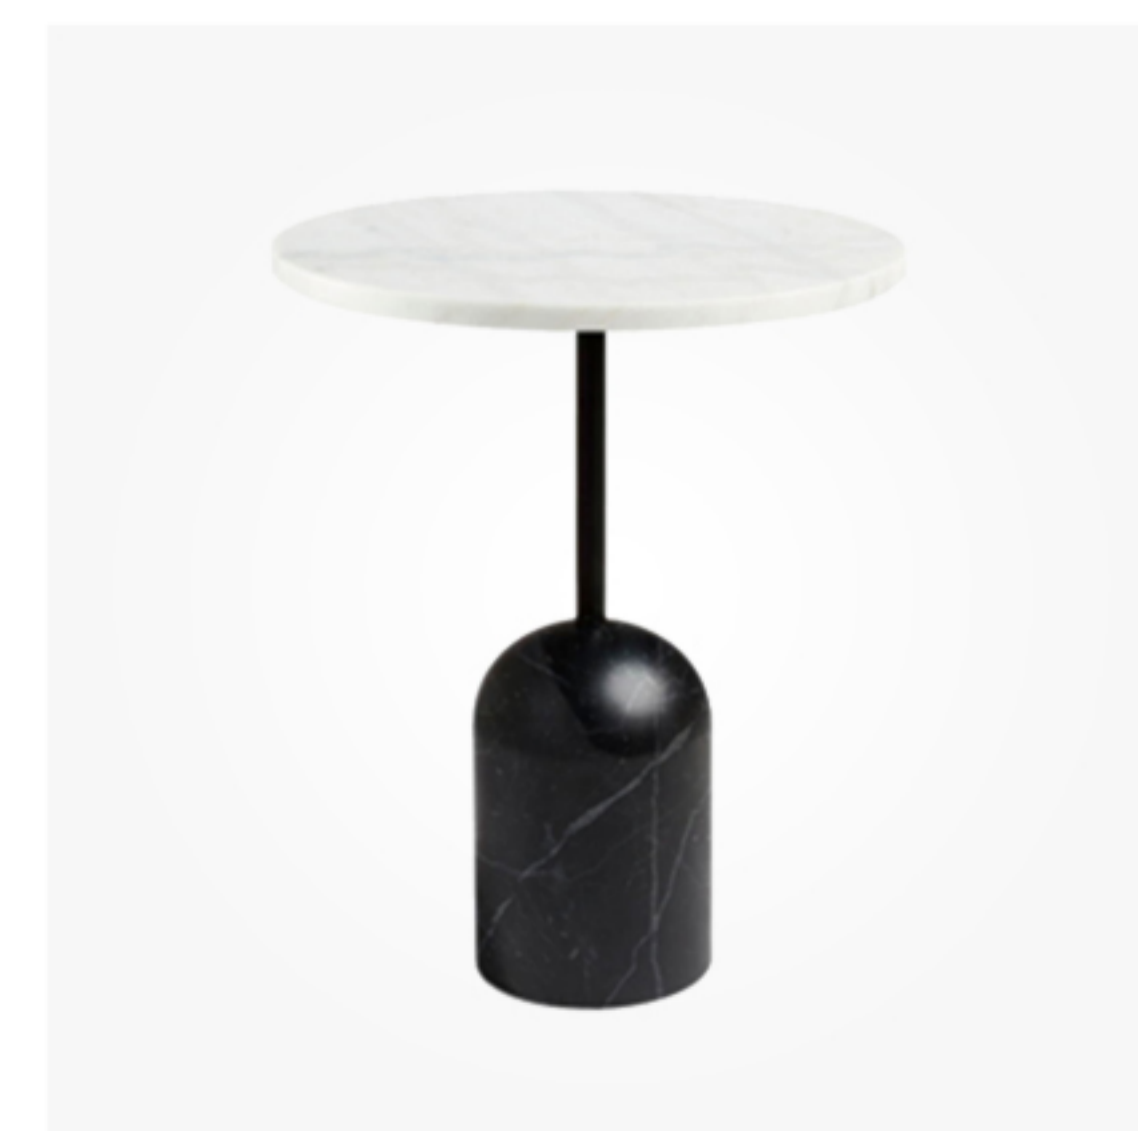

MZ4631 | Size(cm):
D40 * 58
Material:
Stainless Steel / Metal +
Marble