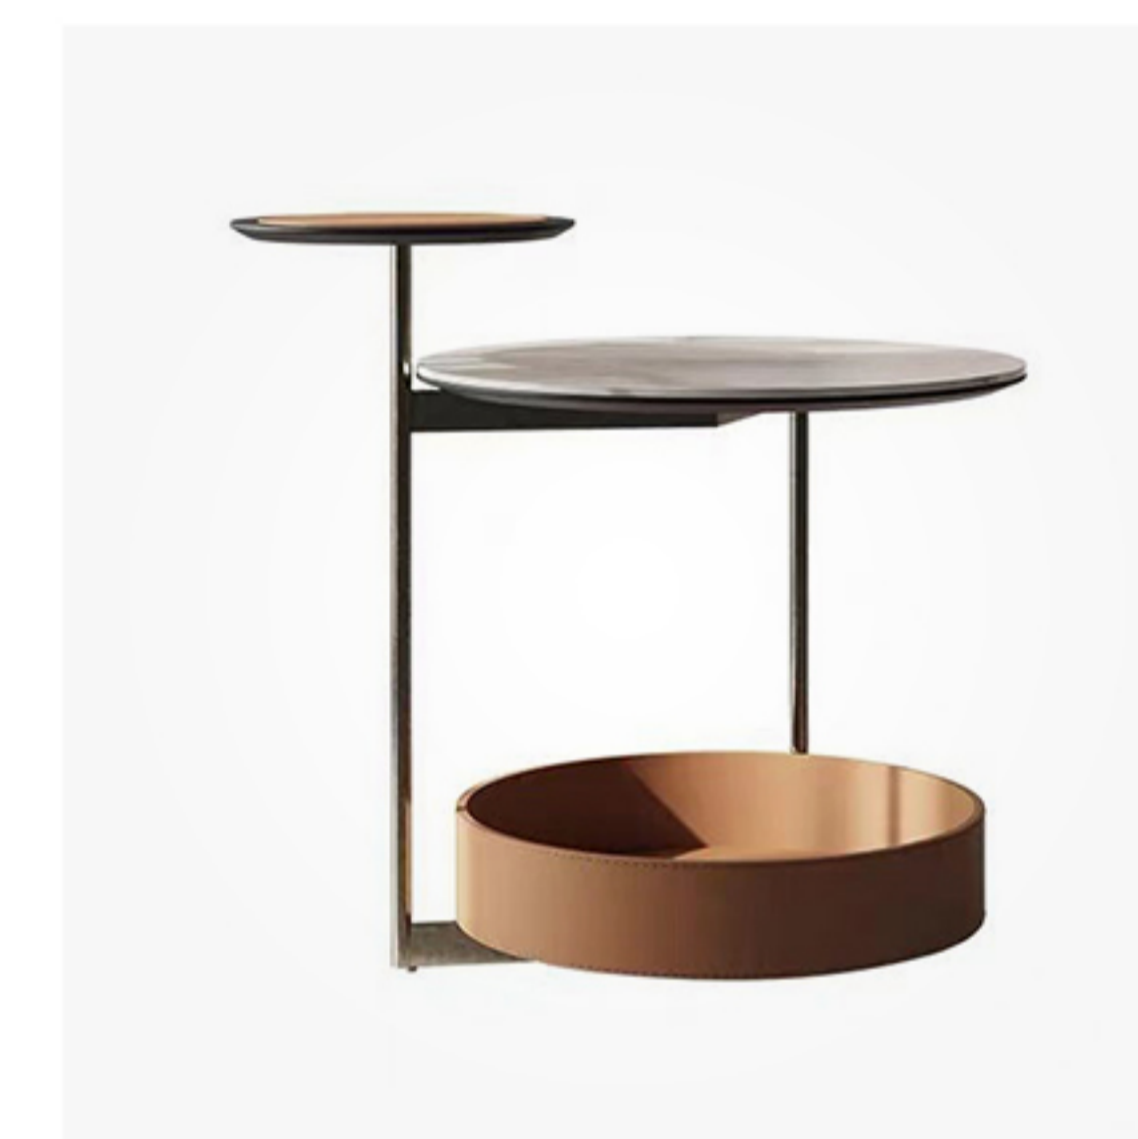

MZ2504 | Size(cm):
58 * 58 * 56
Material:
Saddle Leather +
Sintered Stone