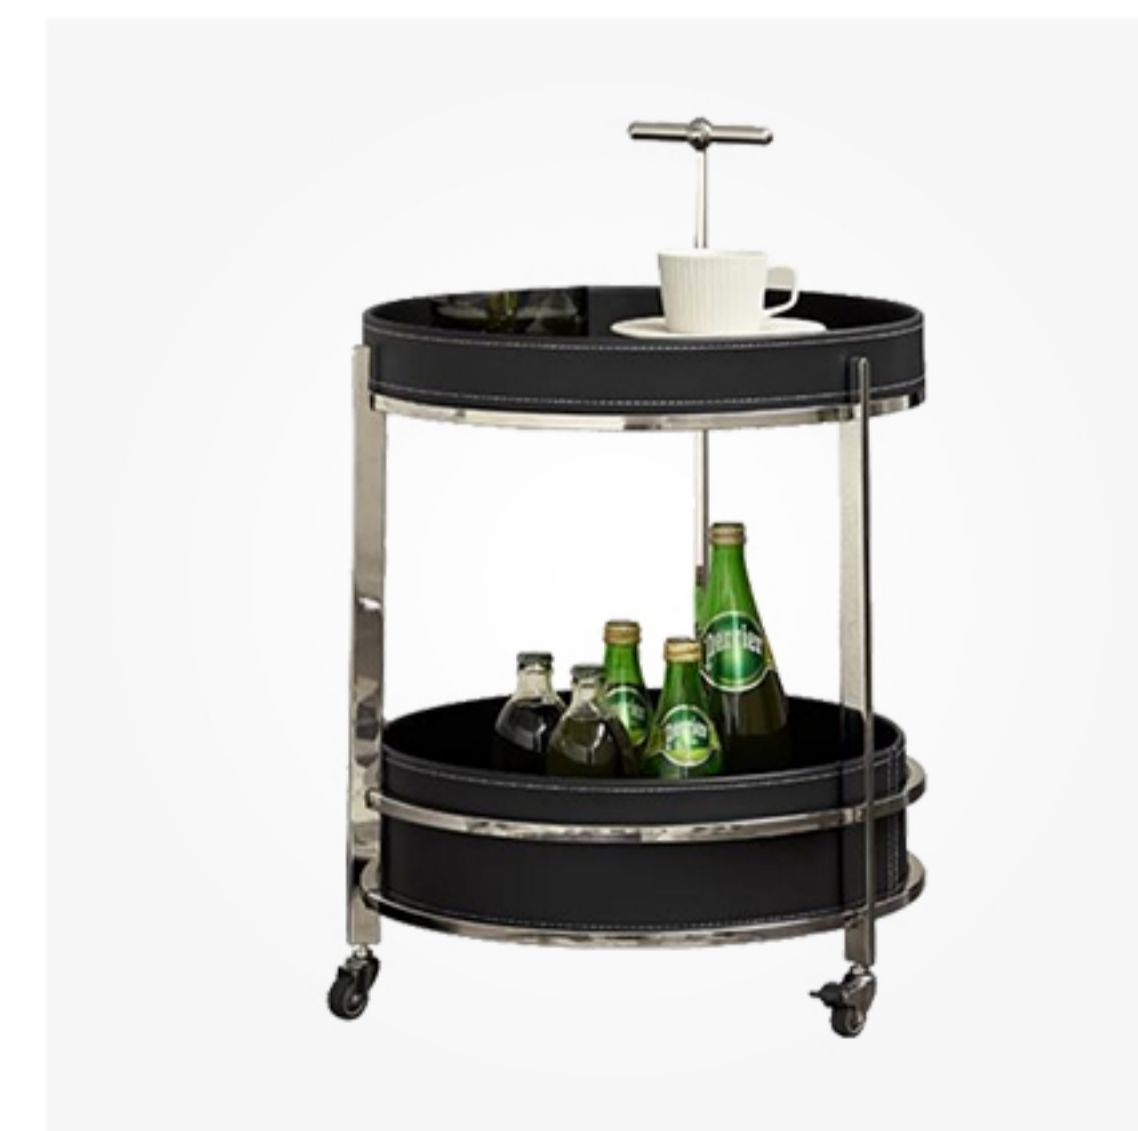

MZ7565
Size(cm):
D36 * 66
Material:
Stainless Steel
Saddle Leather