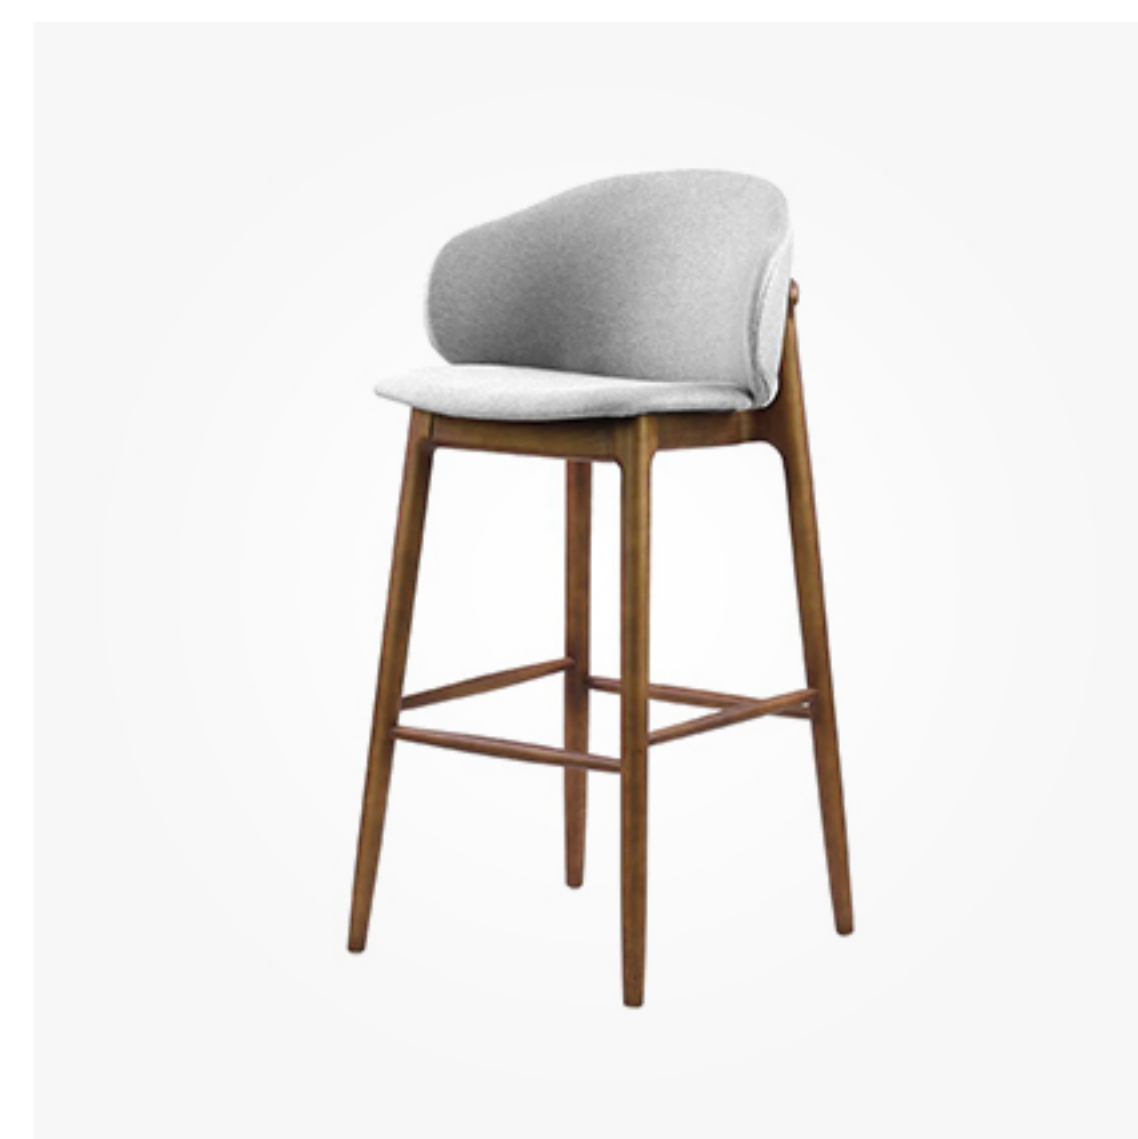

MZ0032 | Size(cm):
50 * 50 * 102 SH77 SD52.5
Material:
Ash Wood + Fabric