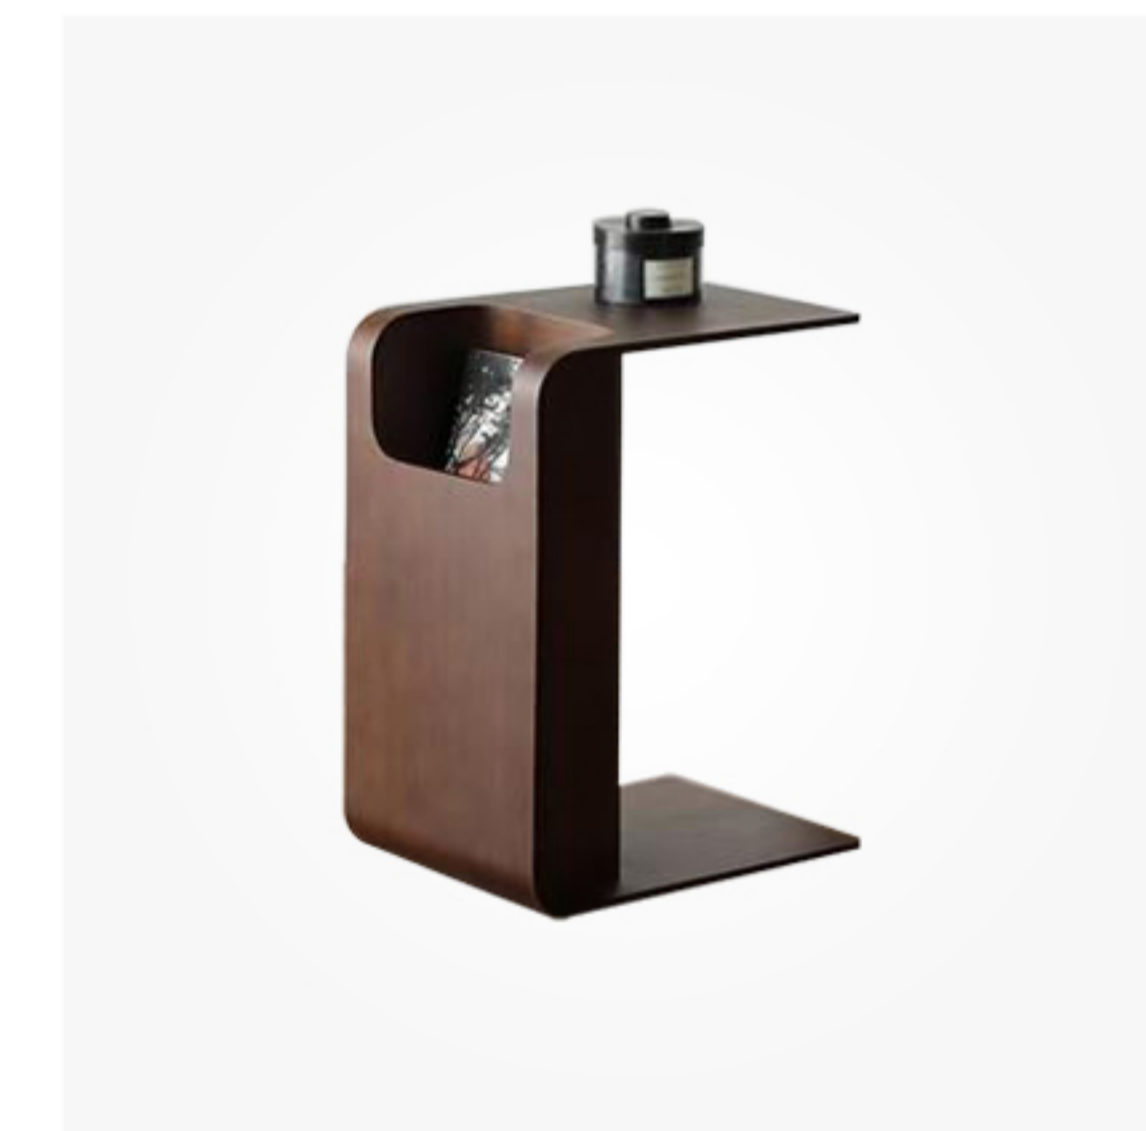

MZ0639 | Size(cm):
35 * 60 * 46
Material:
Wood Veneer
Plywood