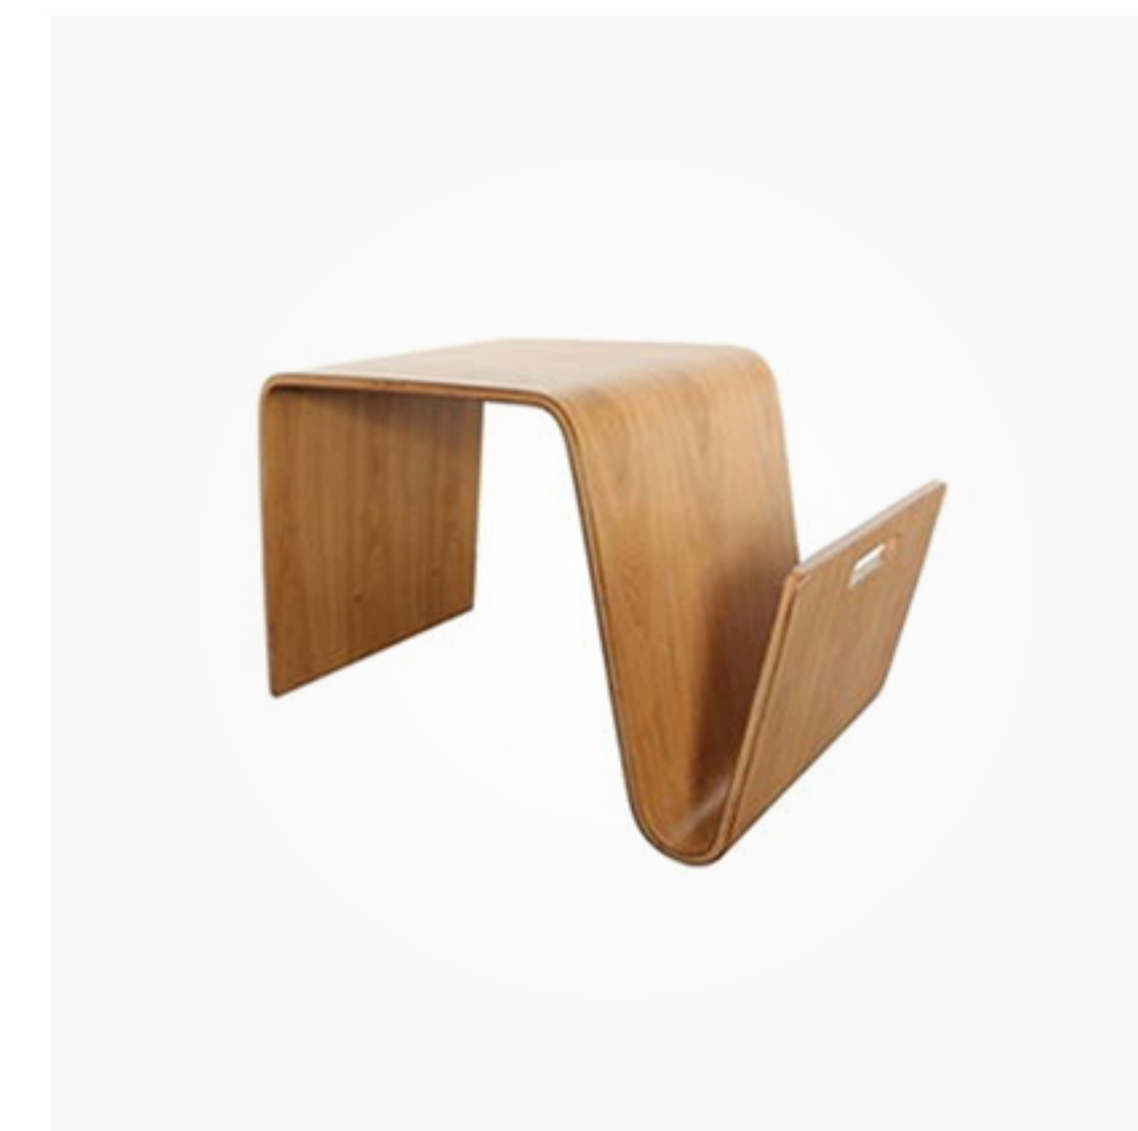

**MZ2909** | Size(cm):  
D41 \* 50  
Material:  
Walnut Wood Veneer  
Sintered Stone

**MZ1462** | Size(cm):  
40 \* 40 \* 48.5  
Material:  
Walnut Wood Veneer  
MDF

**MZ54479** | Size(cm):  
D41 \* 46  
Material:  
Wood Veneer  
Plywood

**MZ8092** | Size(cm):  
110 \* 72 \* 27  
Material:  
Ash Wood Veneer  
Plywood

**MZ8094** | Size(cm):  
63 \* 35 \* 40  
Material:  
Ash Wood Veneer  
Plywood

**MZ0639** | Size(cm):  
35 \* 60 \* 46  
Material:  
Wood Veneer  
Plywood