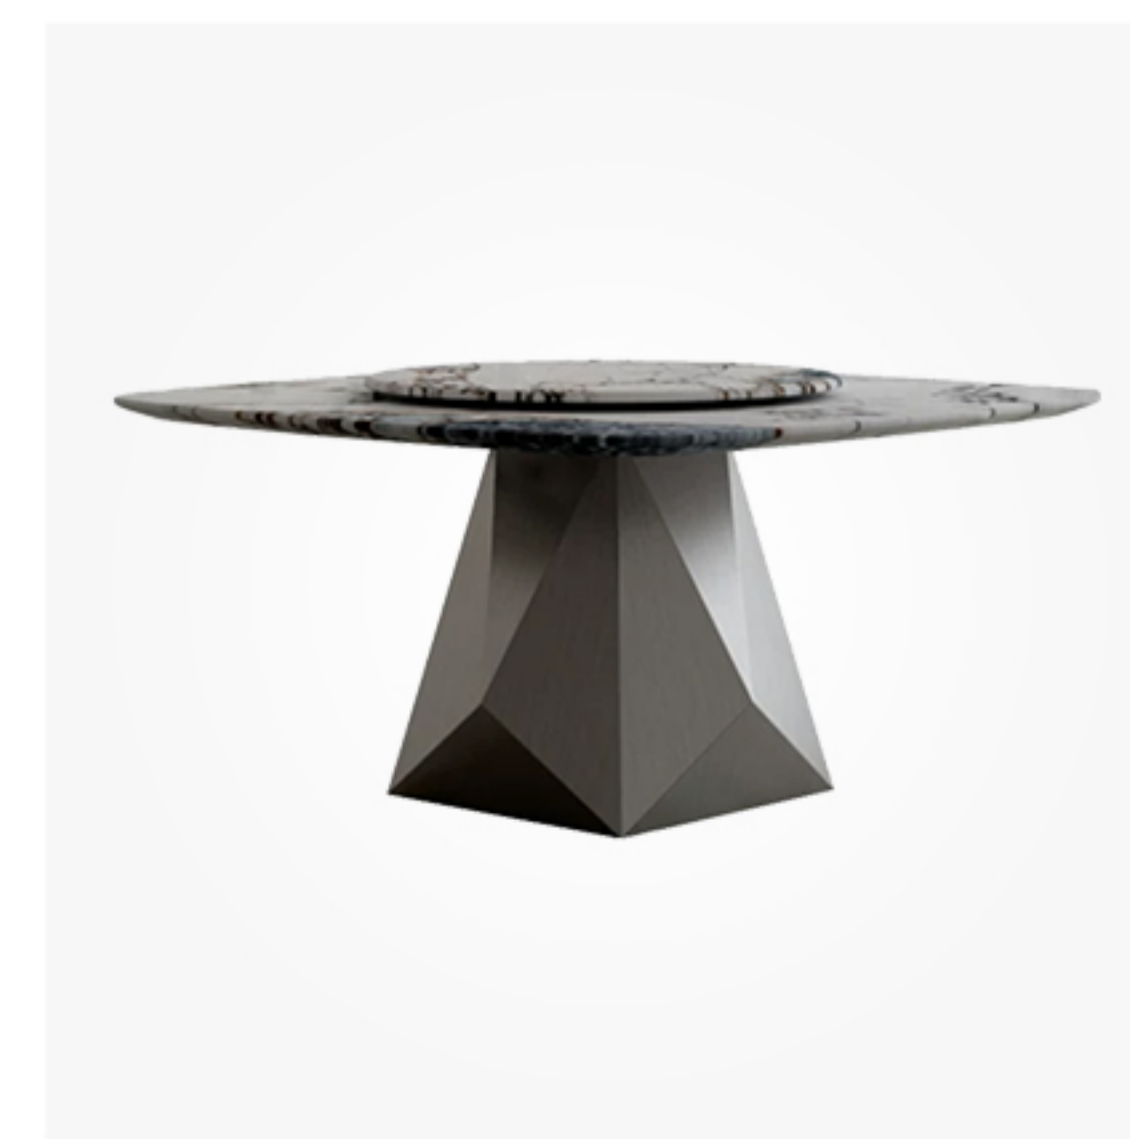

MZ5038
Size(cm):
Material:
Sintered Stone / Marble
Stainless Steel