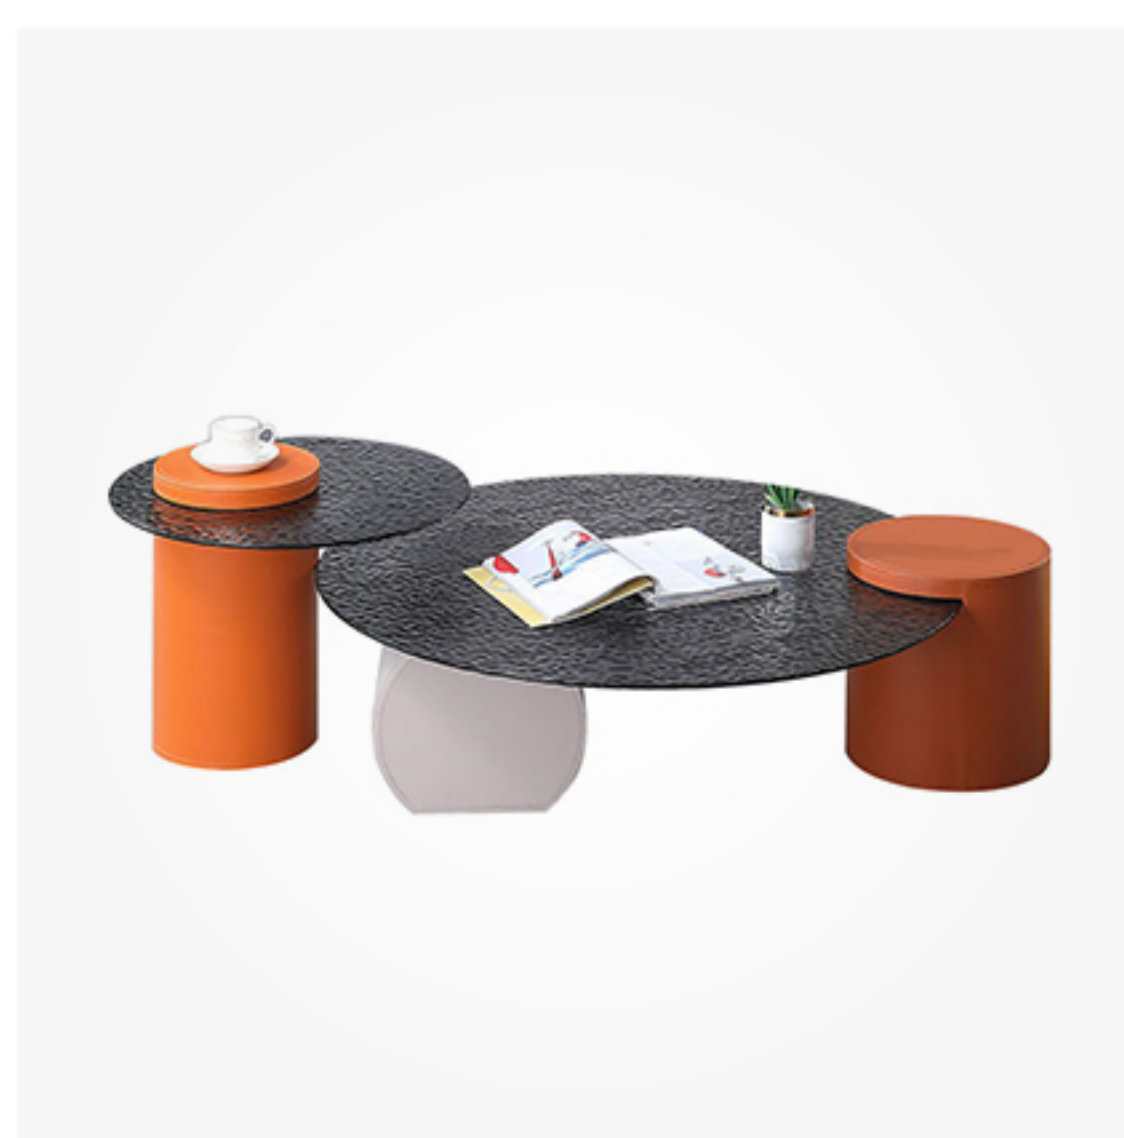

MZ1512
Size(cm):
90 * 35 + 50 * 50
Material:
Tempered Glass
PVC