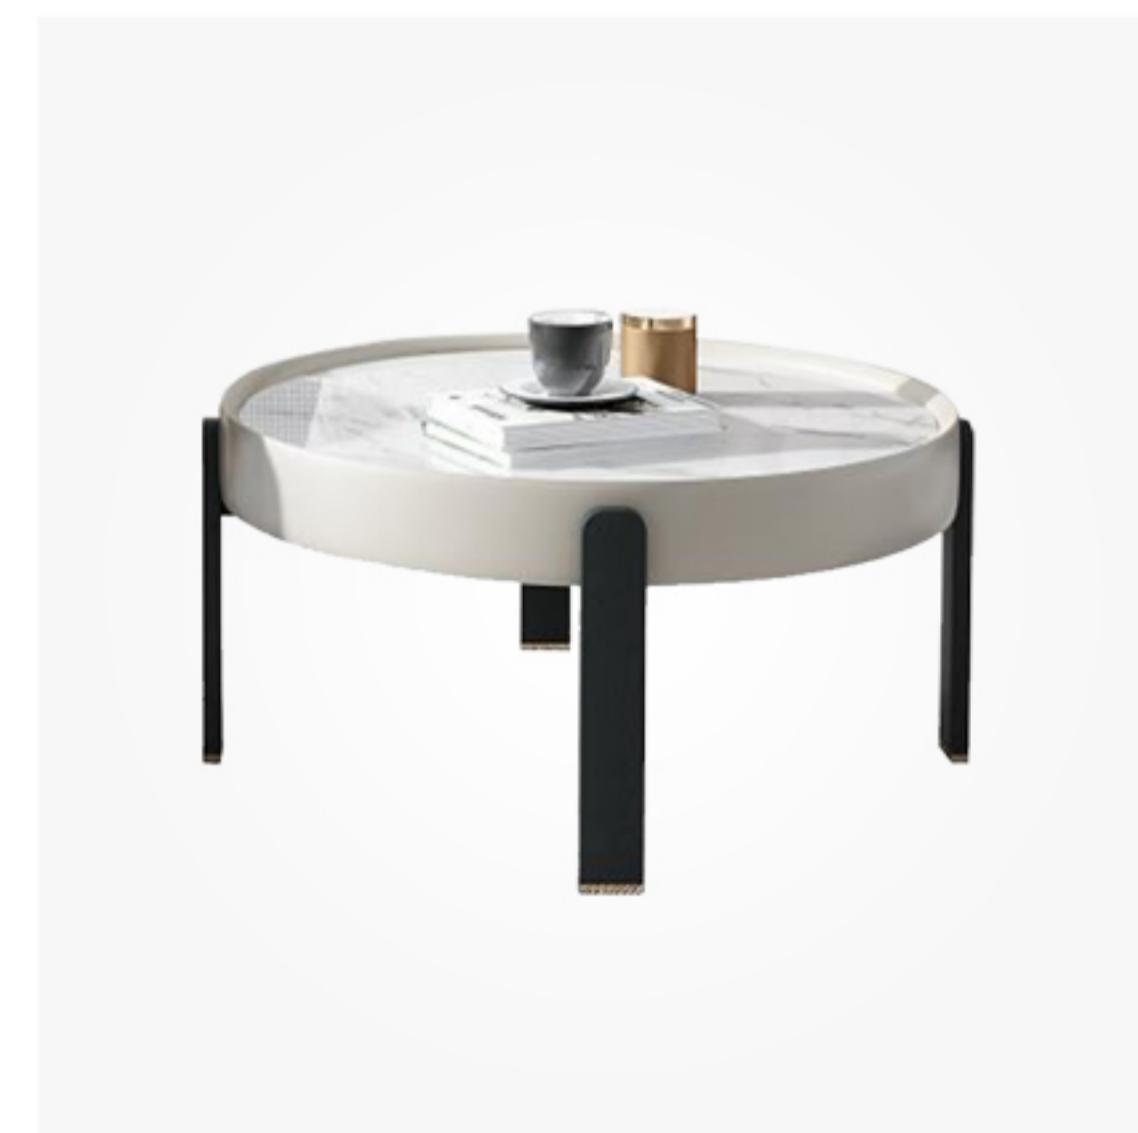

MZ6170 | Size(cm):
D80 * 40
Material:
Sintered Stone
Saddle Leather
Ash wood