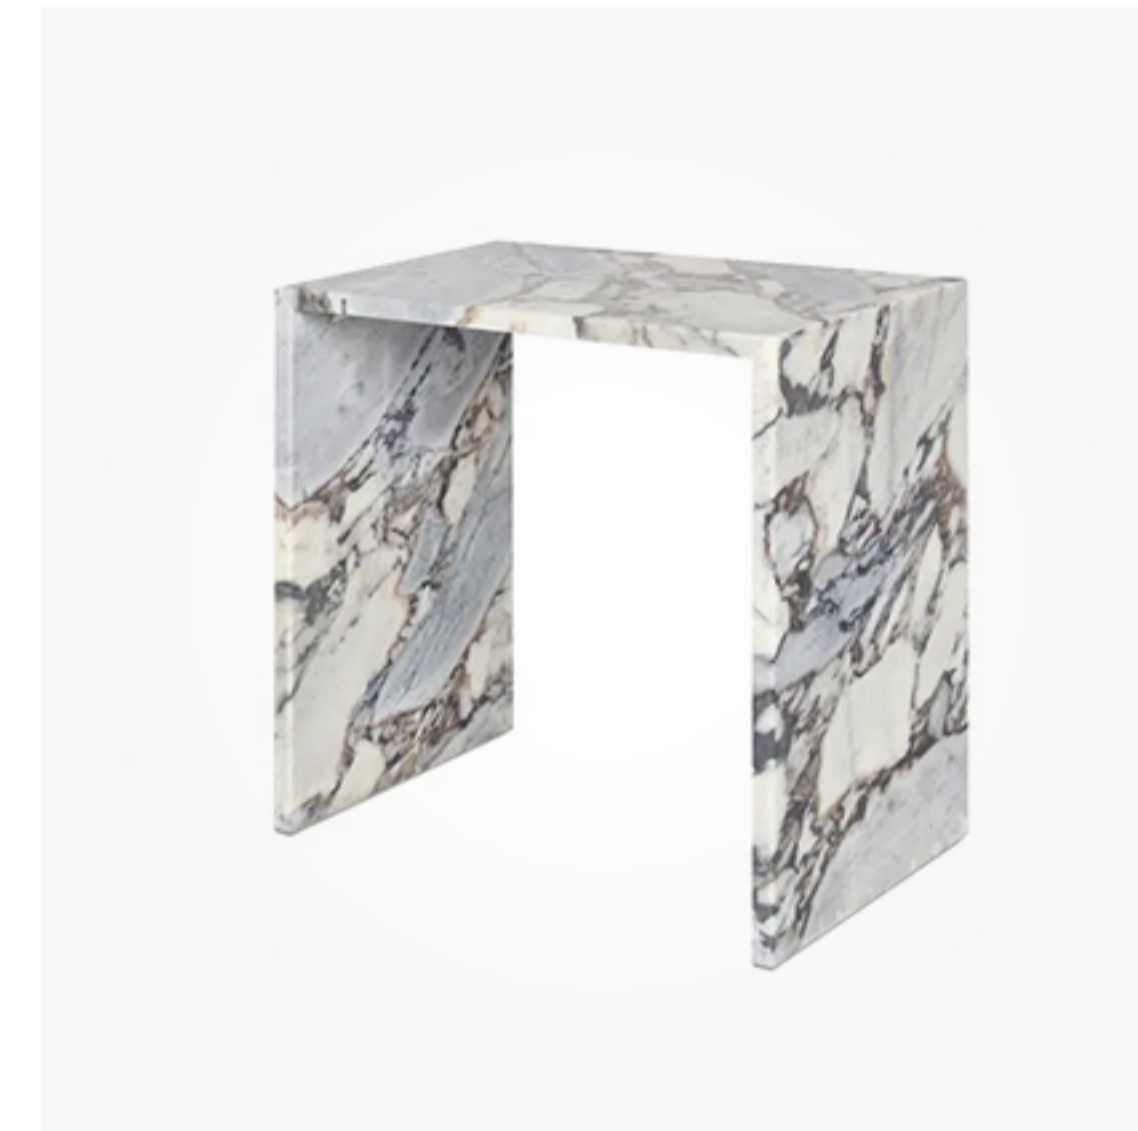

MZ2246

MZ2630  
Size(cm):  
D125 \* 73  
Material:  
Natural Marble

MZ2629  
Size(cm):  
150 / 180 \* 45 \* 72  
Material:  
Natural Marble

MZ2896  
Size(cm):  
150 \* 40 \* 72  
Material:  
Travertine / Marble