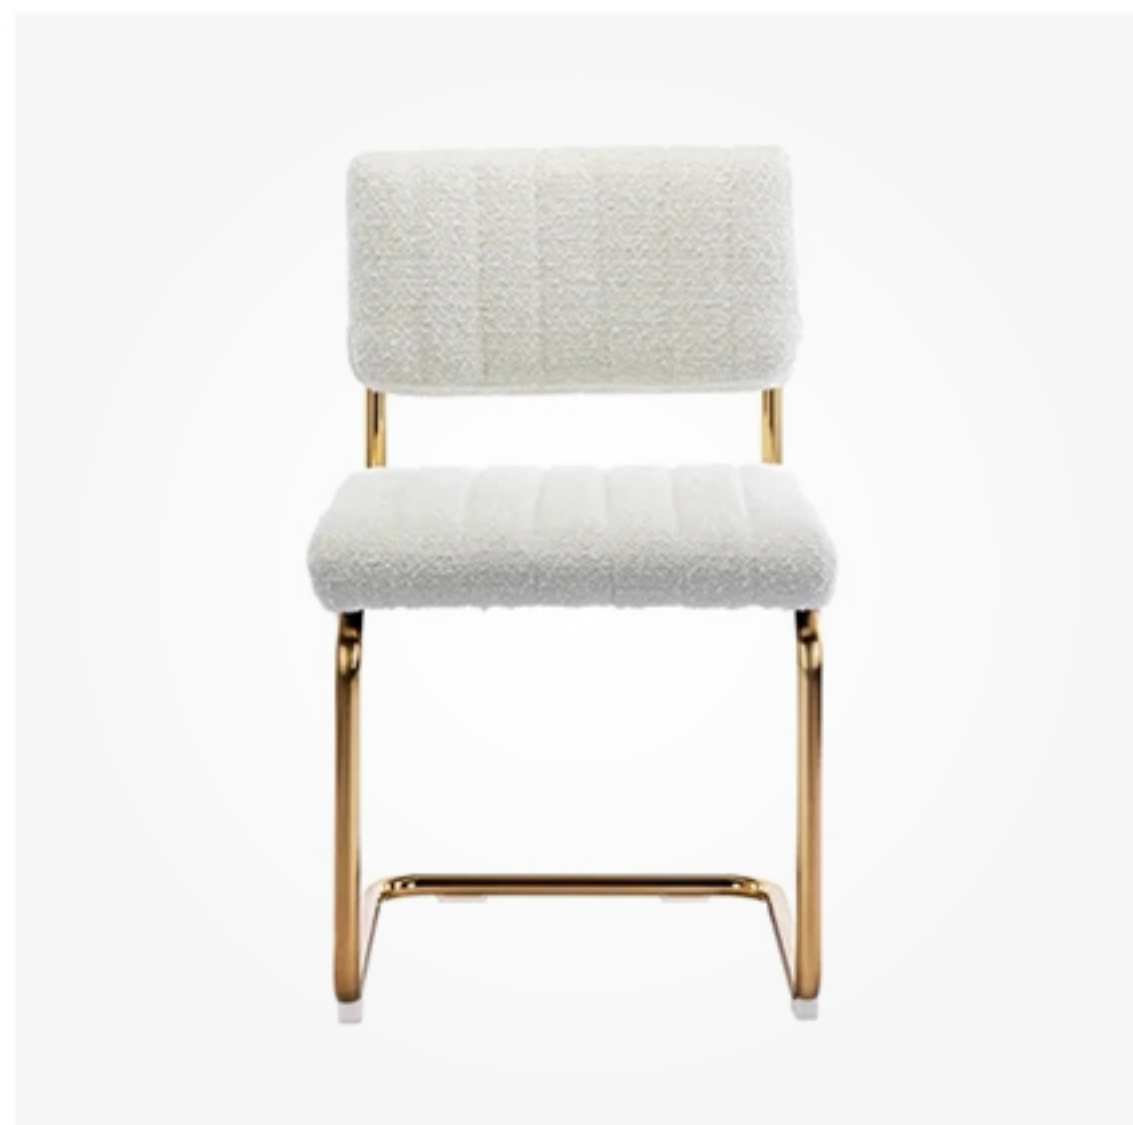

MZ1980
Size(cm): 46 * 57 * 83
Material: Stainless Steel Fabric