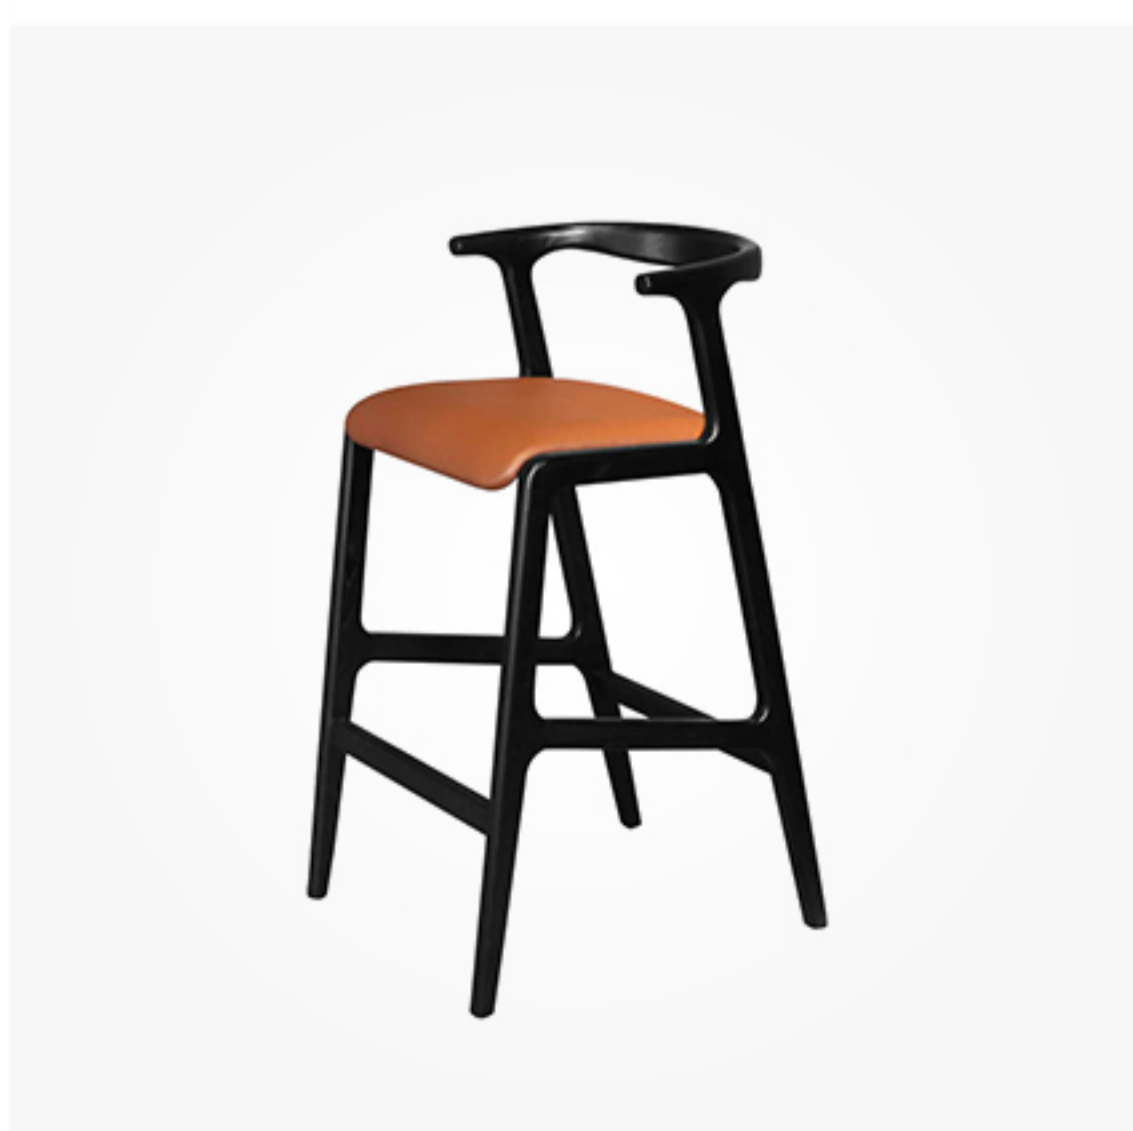

MZ0025 | Size(cm):
45 * 58 * 94 SH75
Material:
Ash Wood + Fabric