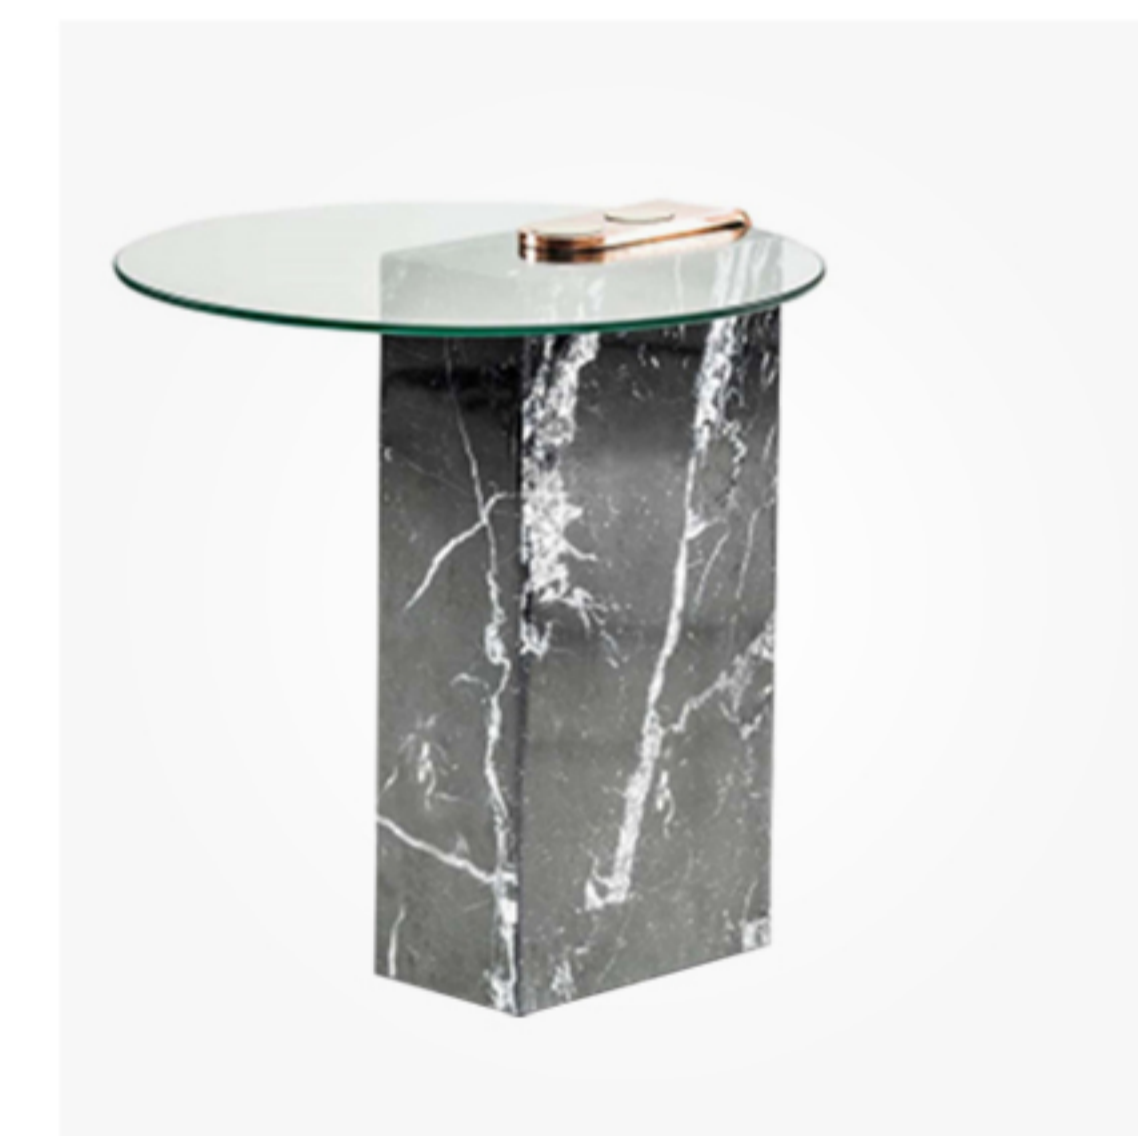

MZ4628 | Size(cm):
D50 * 58
Material:
Tempered Glass
Natural Marble