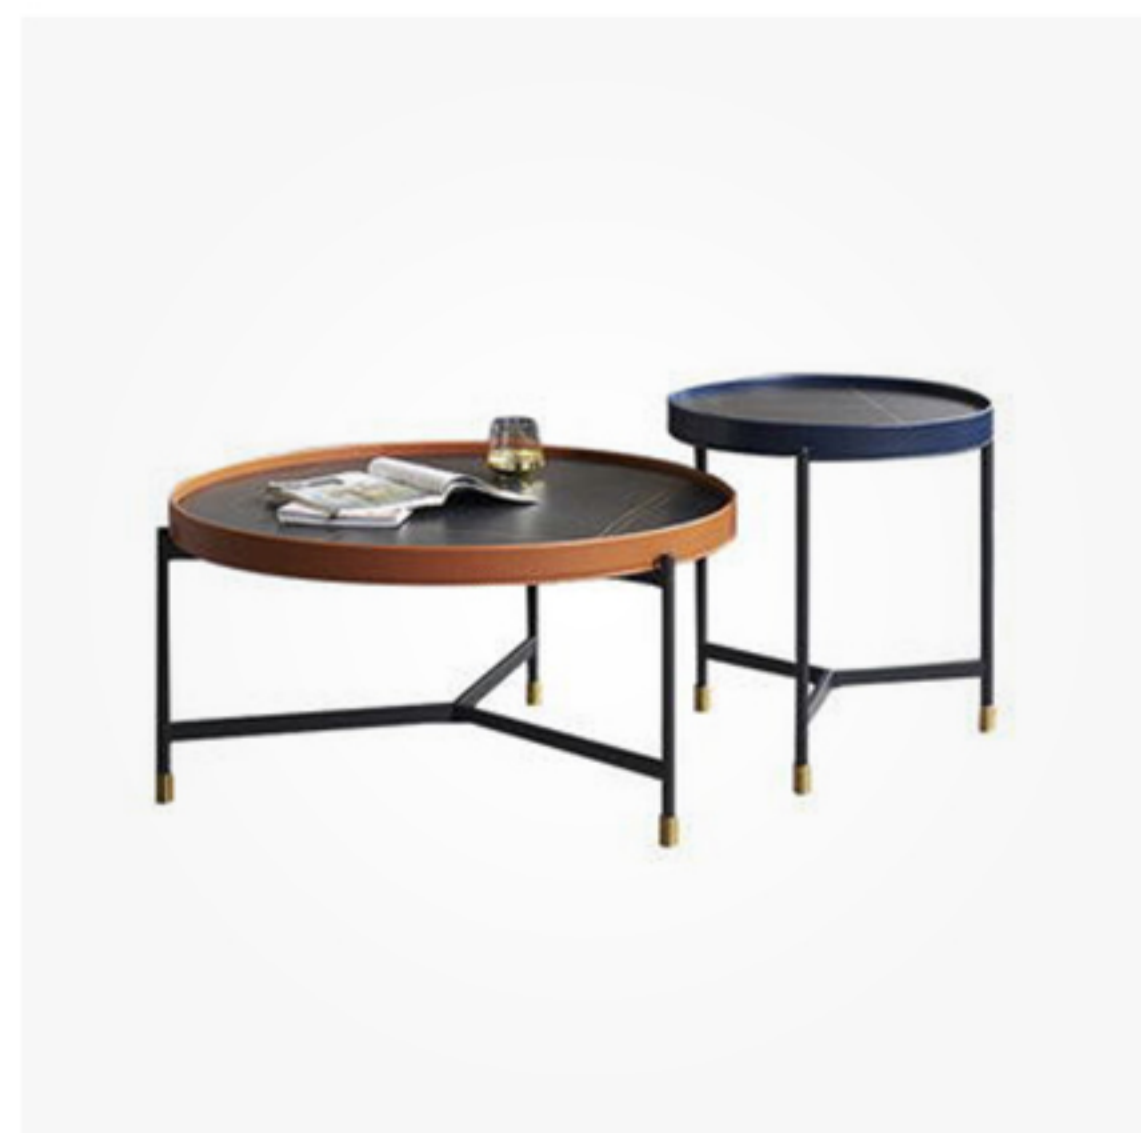

MZ9931 | Size(cm):
D80 * 40 +
50 * 50 / 50 * 50
Material:
Sintered Stone
Saddle Leather
Metal