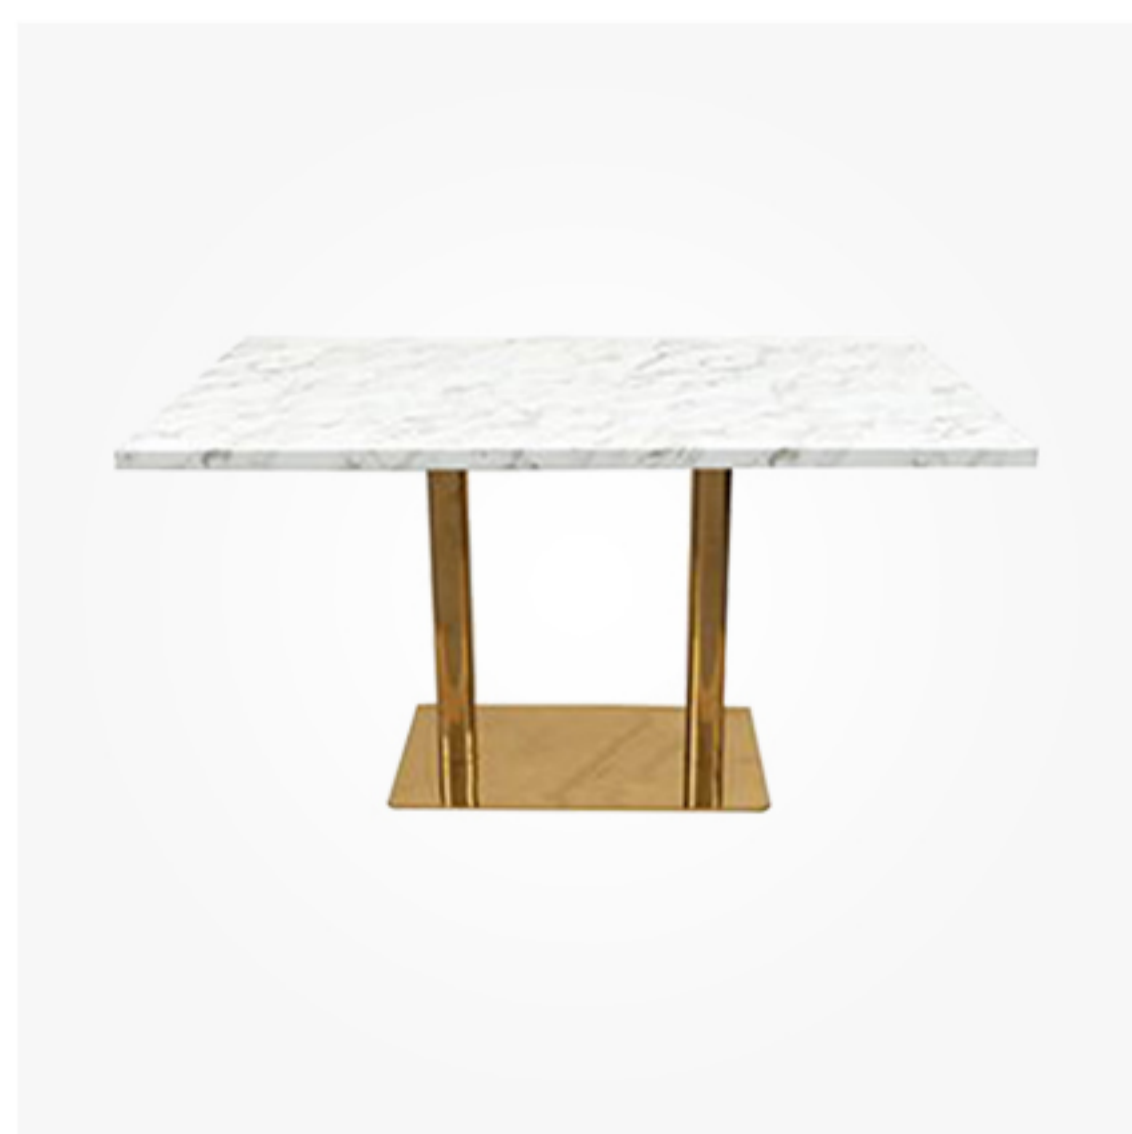

MZ4729

Size(cm):  
D120 / 135 / 150  
Material:  
Sintered Stone  
Metal

MZ8080

Size(cm):  
D80 / 90 / 100 / 120 / 140  
Material:  
Stainless Steel / Metal  
Tempered Glass

MZ4361

Size(cm):  
D60 / 65 / 70 / 80 / 90  
/ 100 / 120 / 150 / 140  
Material:  
Stainless Steel  
Artificial Marble