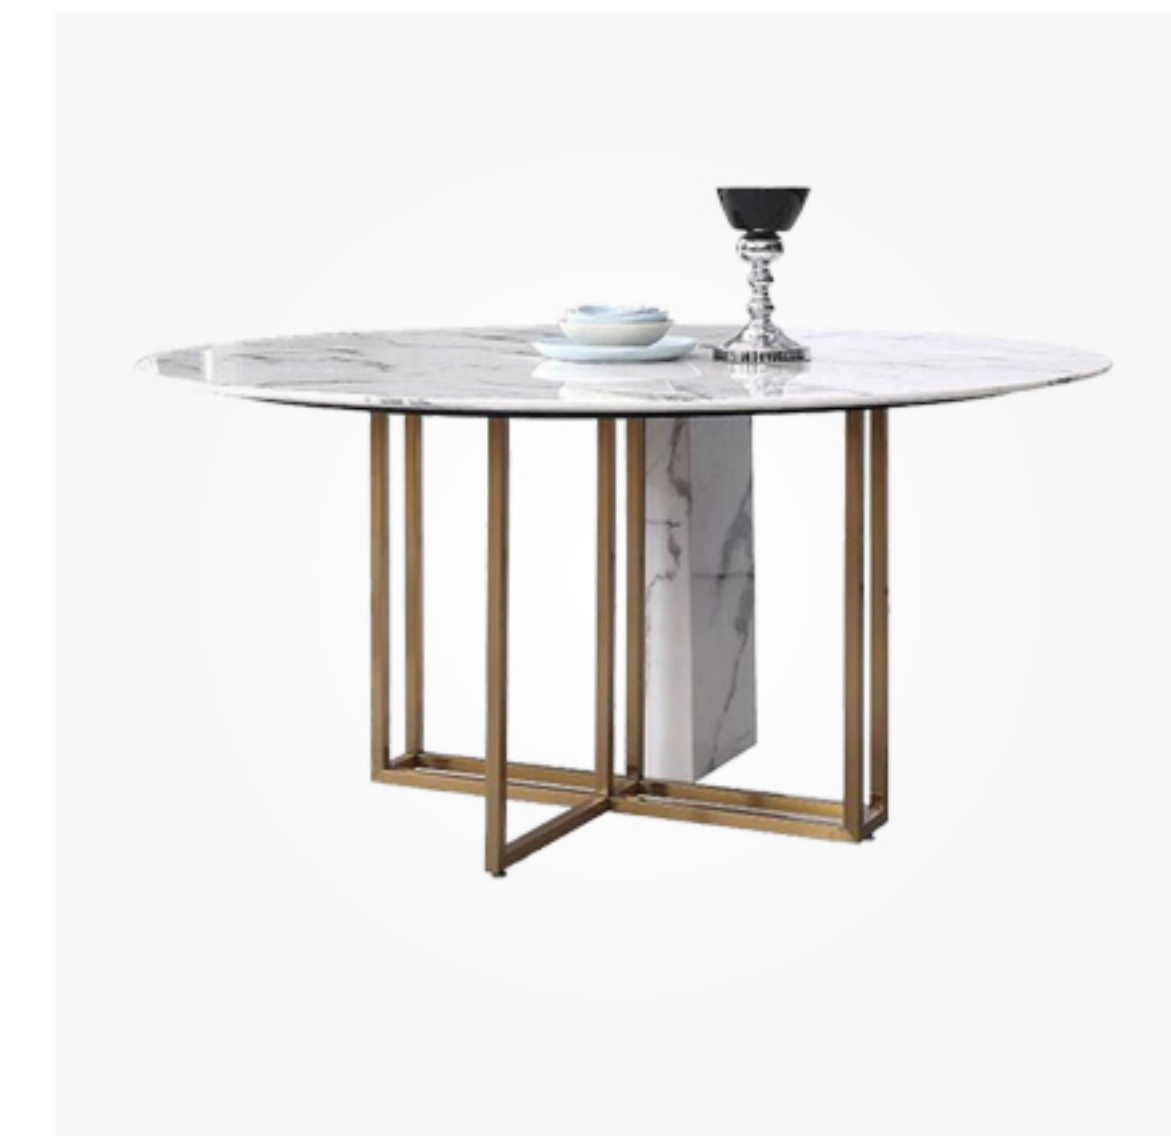

MZ4729

MZ2788

Size(cm):  
180 / 200 / 220  
Material:  
Metal / Stainless Steel  
Sintered stone

MZ2790

Size(cm):  
D150 / 130  
Material:  
Metal / Stainless Steel  
Sintered Stone

MZ4726

Size(cm):  
D120 / 130 / 135  
Material:  
Artificial Marble  
Stainless Steel