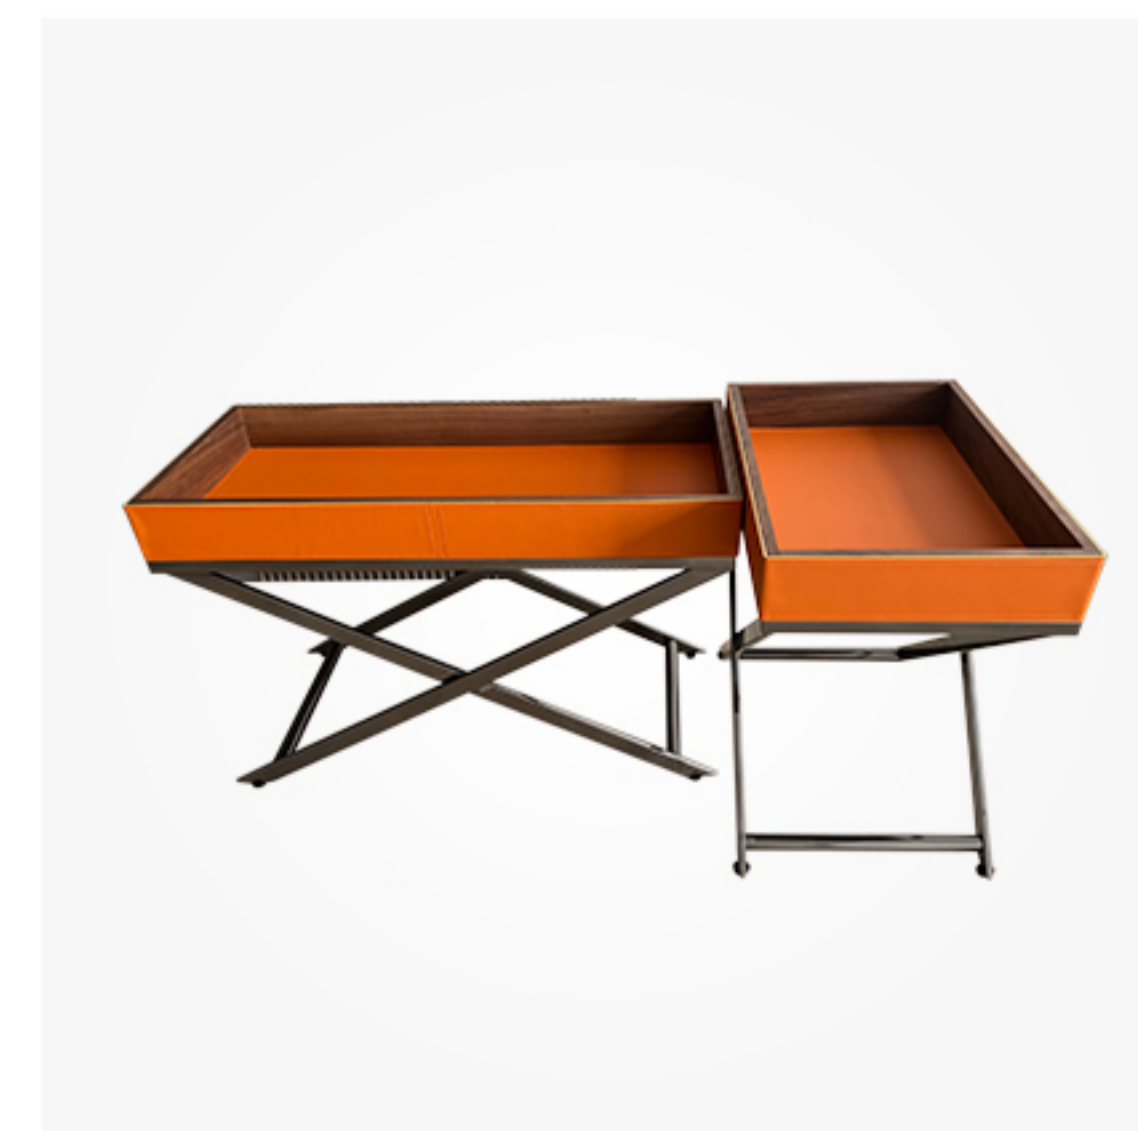

MZ7564
Size(cm):
54 * 36 * 53
80 * 36 * 51
Material:
MDF + Walnut veneer
Saddle Leather
Stainless Steel