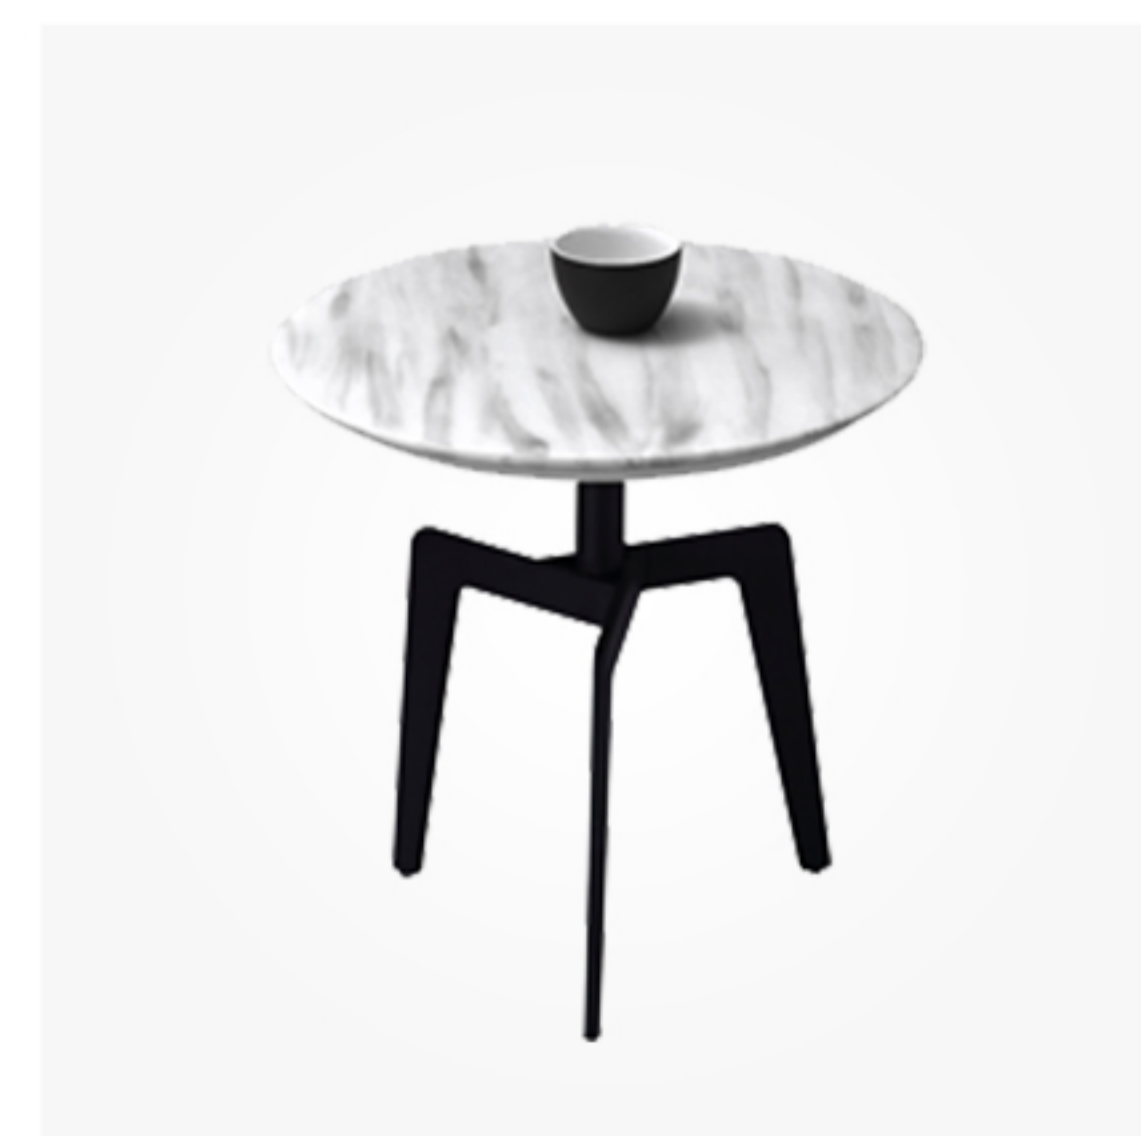

MZ4534 | Size(cm):
D50 * 45
Material:
Metal + Sintered Stone /
Artificial Marble