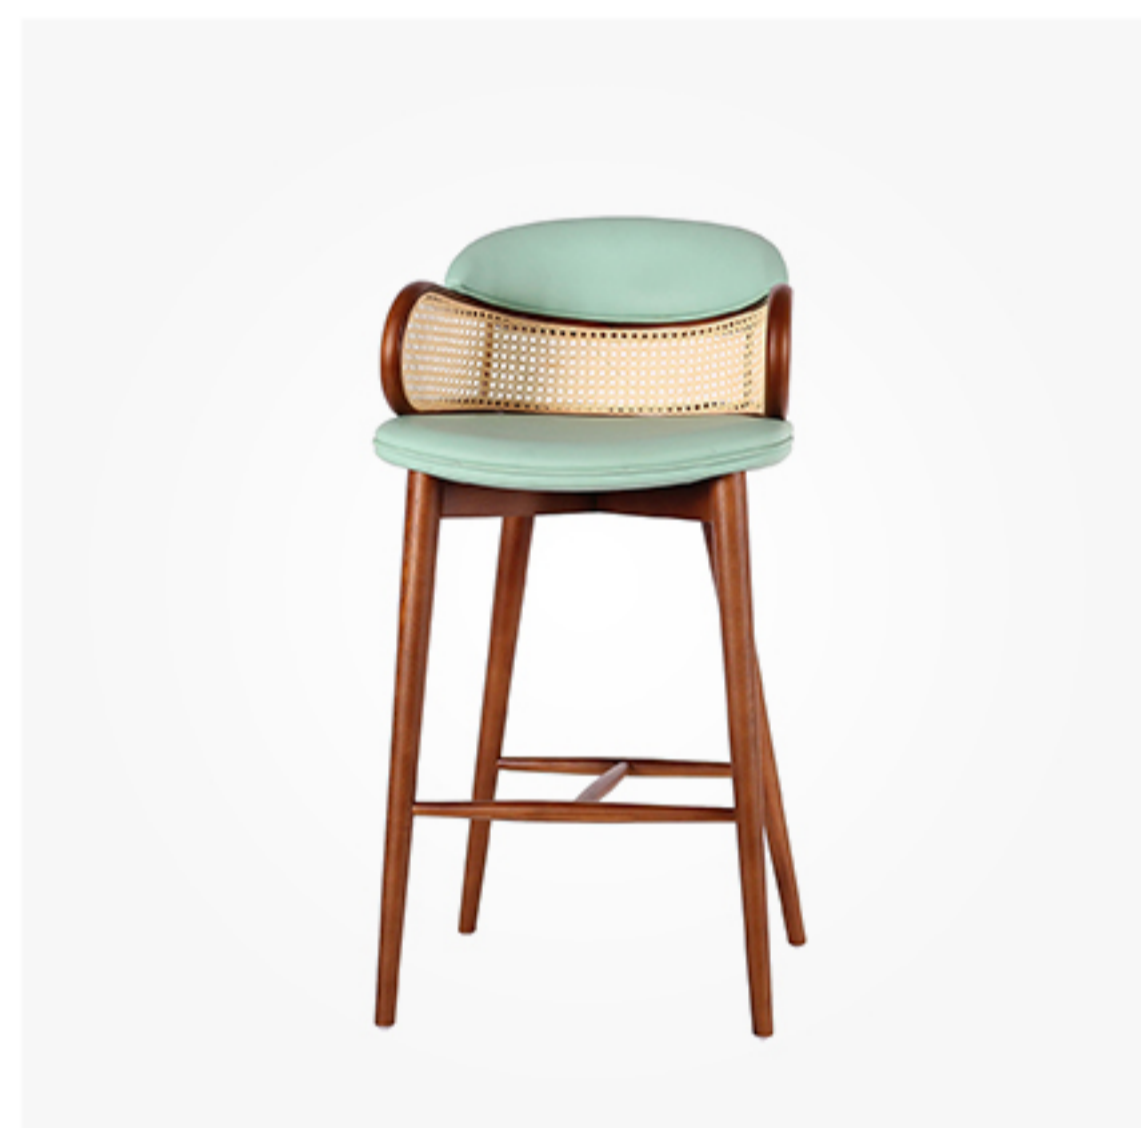

MZ0006 | Size(cm):
53 * 51 * 102 SH75
Material:
Ash Wood + Rattan
Fabric