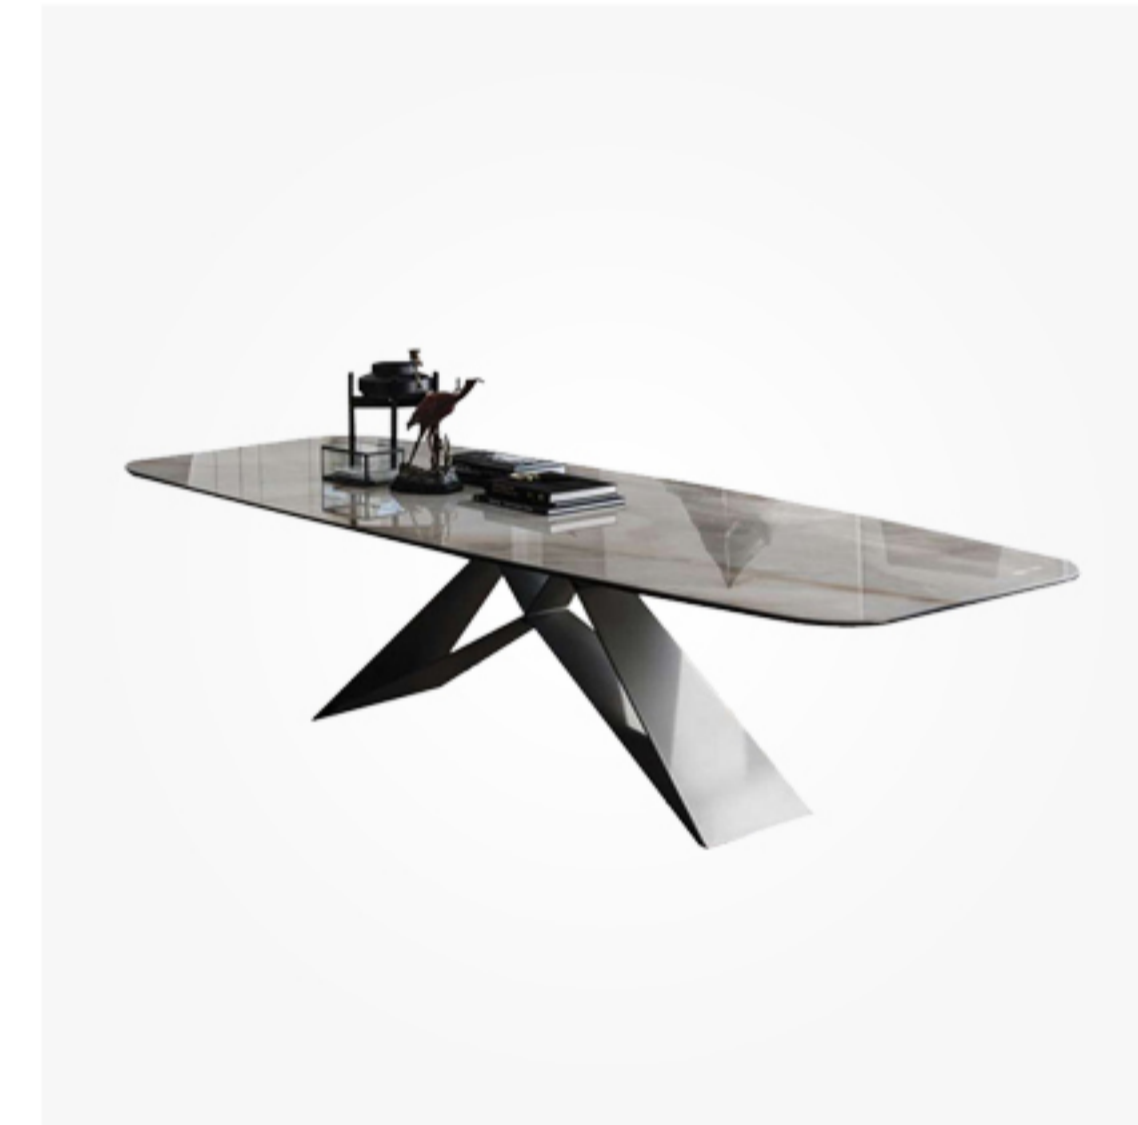

MZ4710 | Size(cm):
140 / 160 / 180 / 200 / 240
Material:
Metal + Sintered Stone /
Artificial Marble