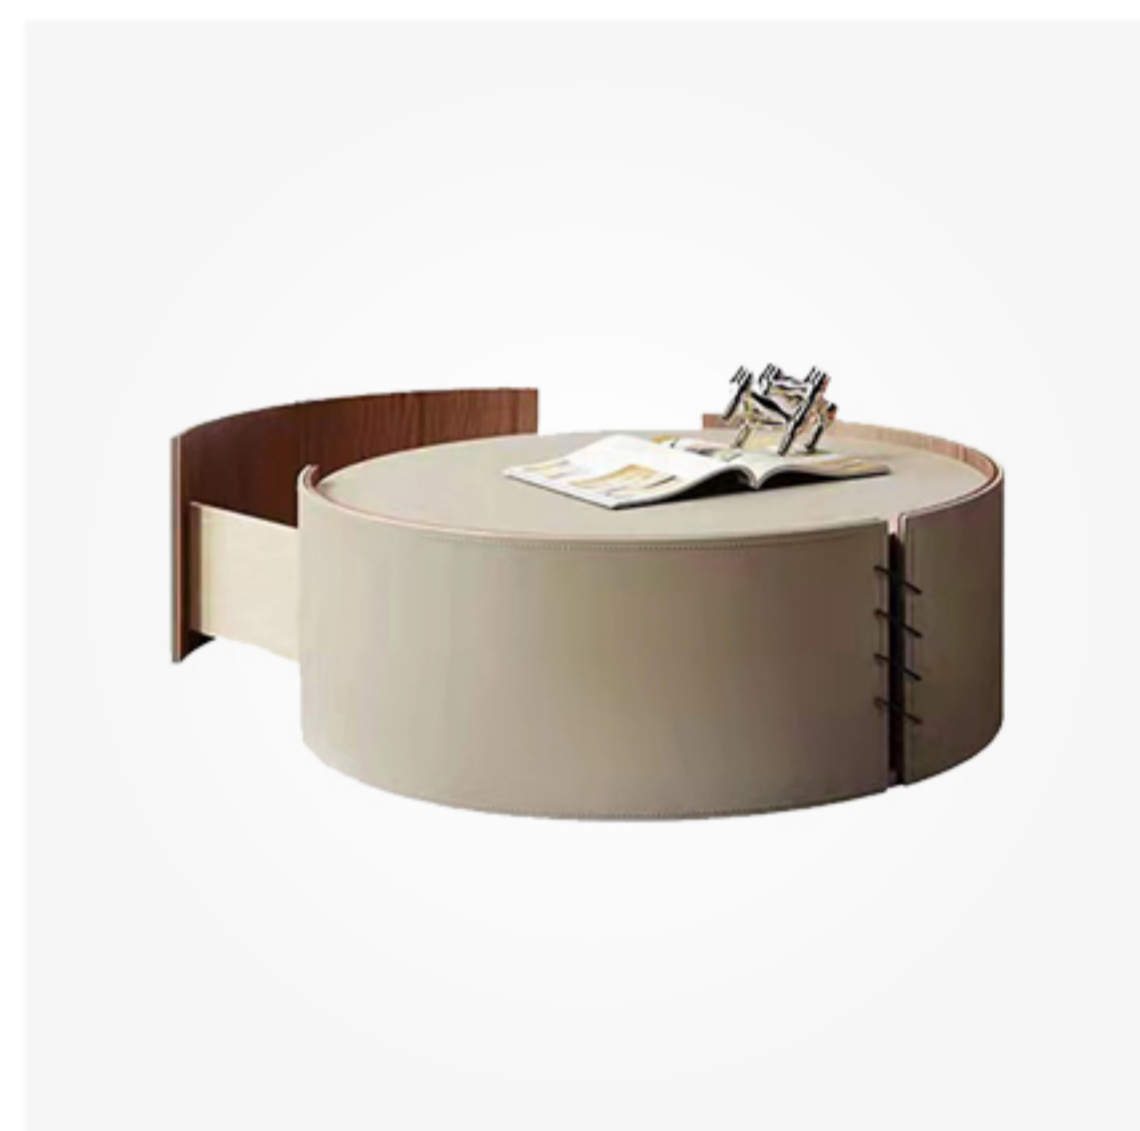

MZ1534 | Size(cm):
D80 * 30
Material:
Saddle Leather
Sintered Stone
Plywood