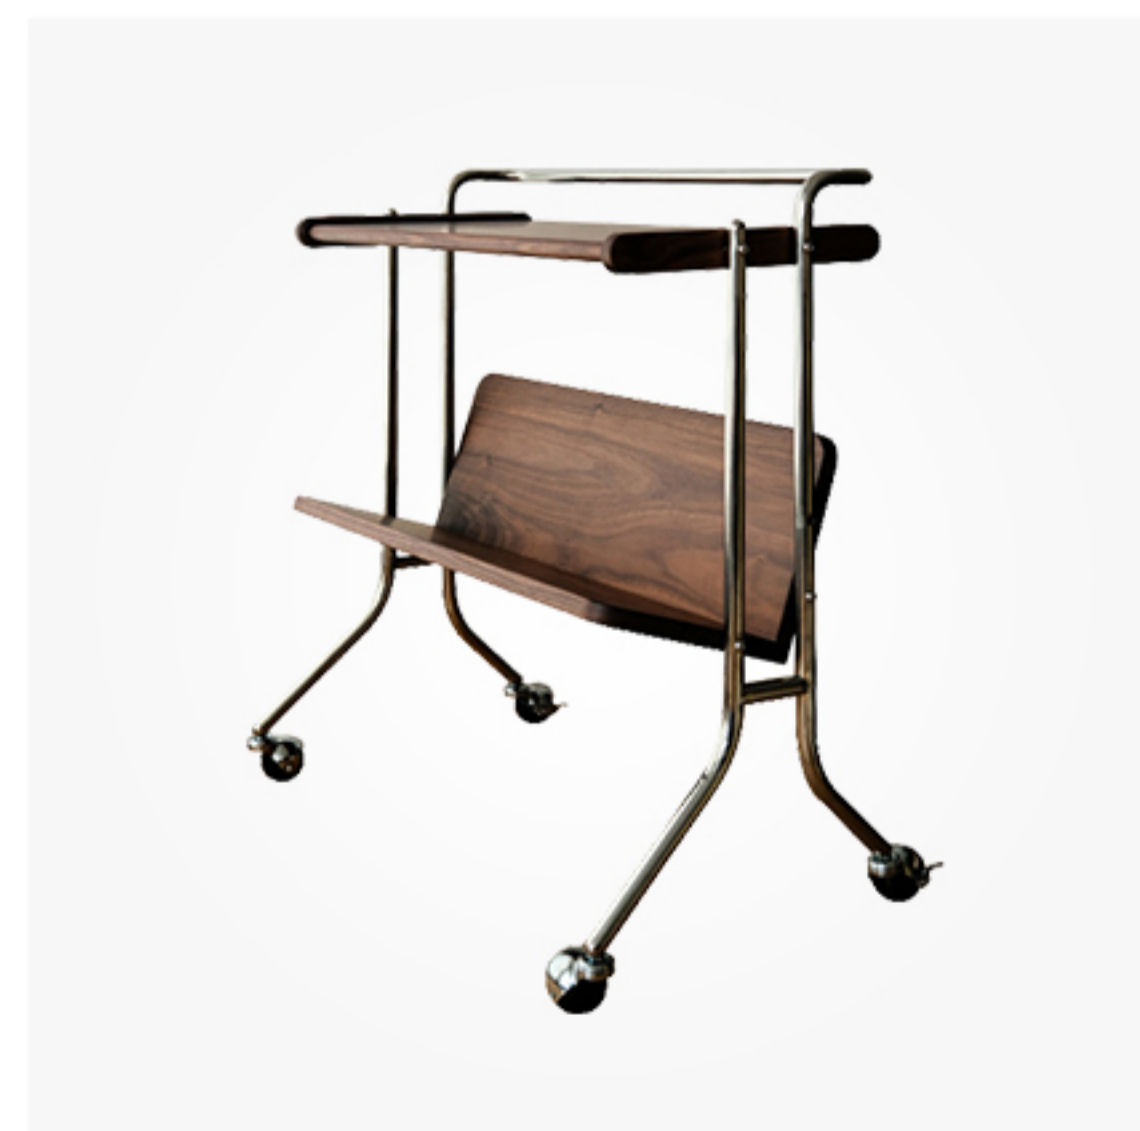

MZ3697
Size(cm):
67.8 * 32 * 74
Material:
Plywood
Stainless steel