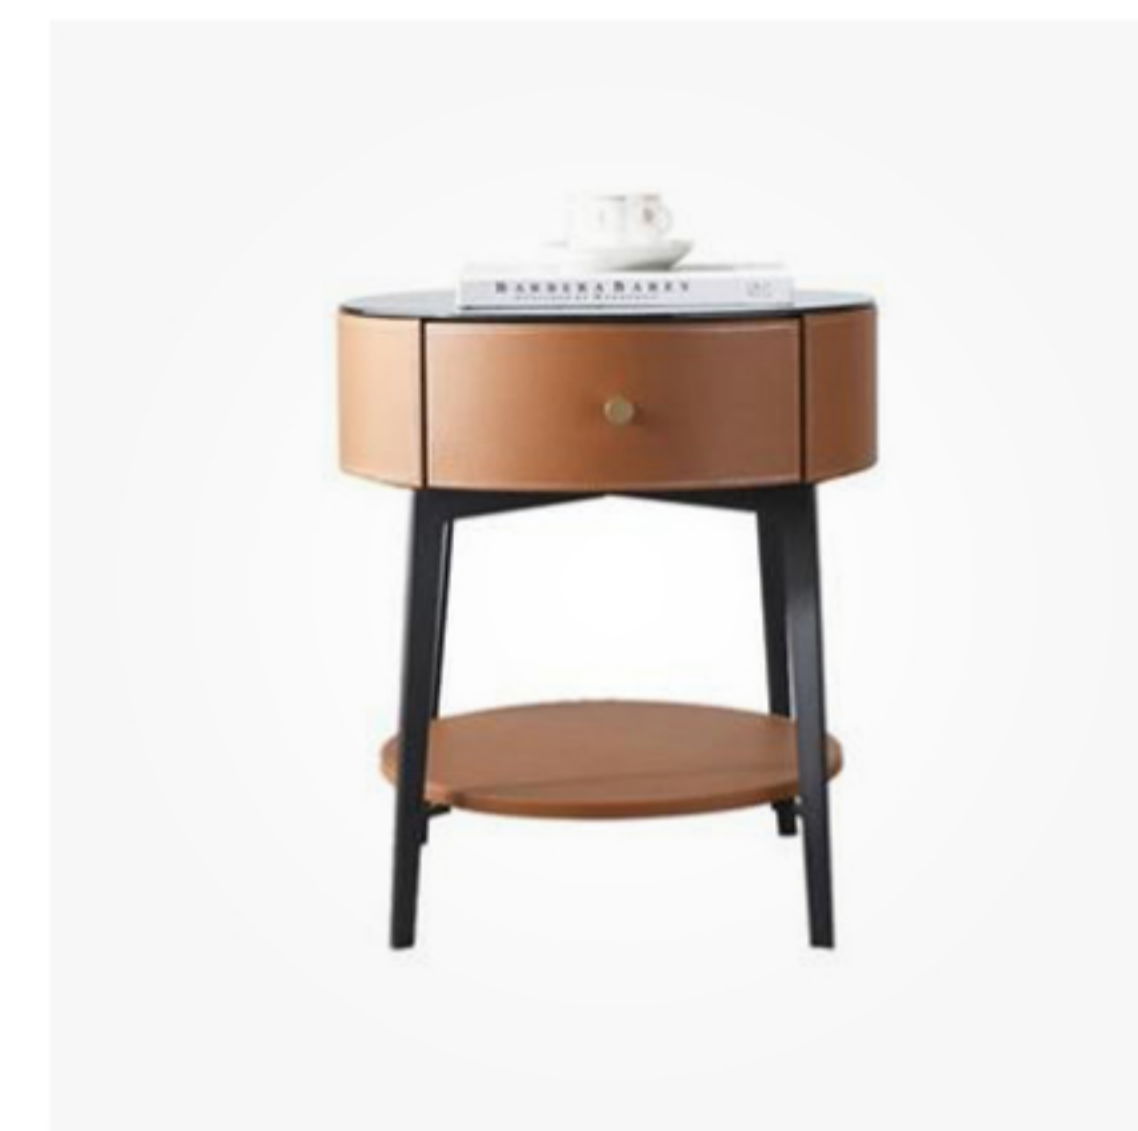

MZ6179 | Size(cm):
D45 * 54
Material:
Tempered Glass
/ Sintered stone
+ PU + Metal