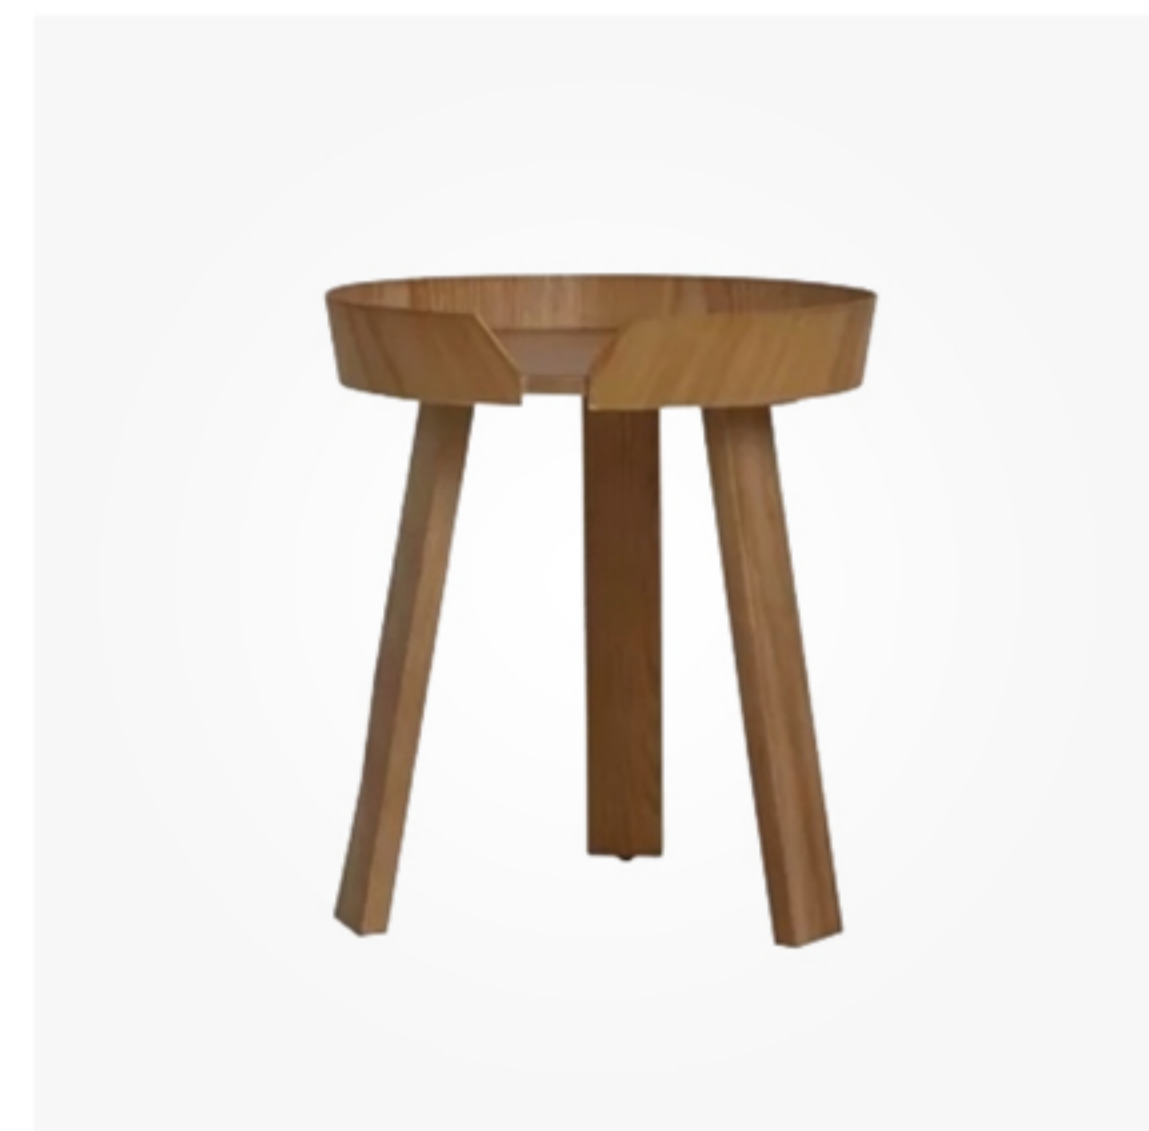

MZ54479 | Size(cm):
D41 * 46
Material:
Wood Veneer
Plywood