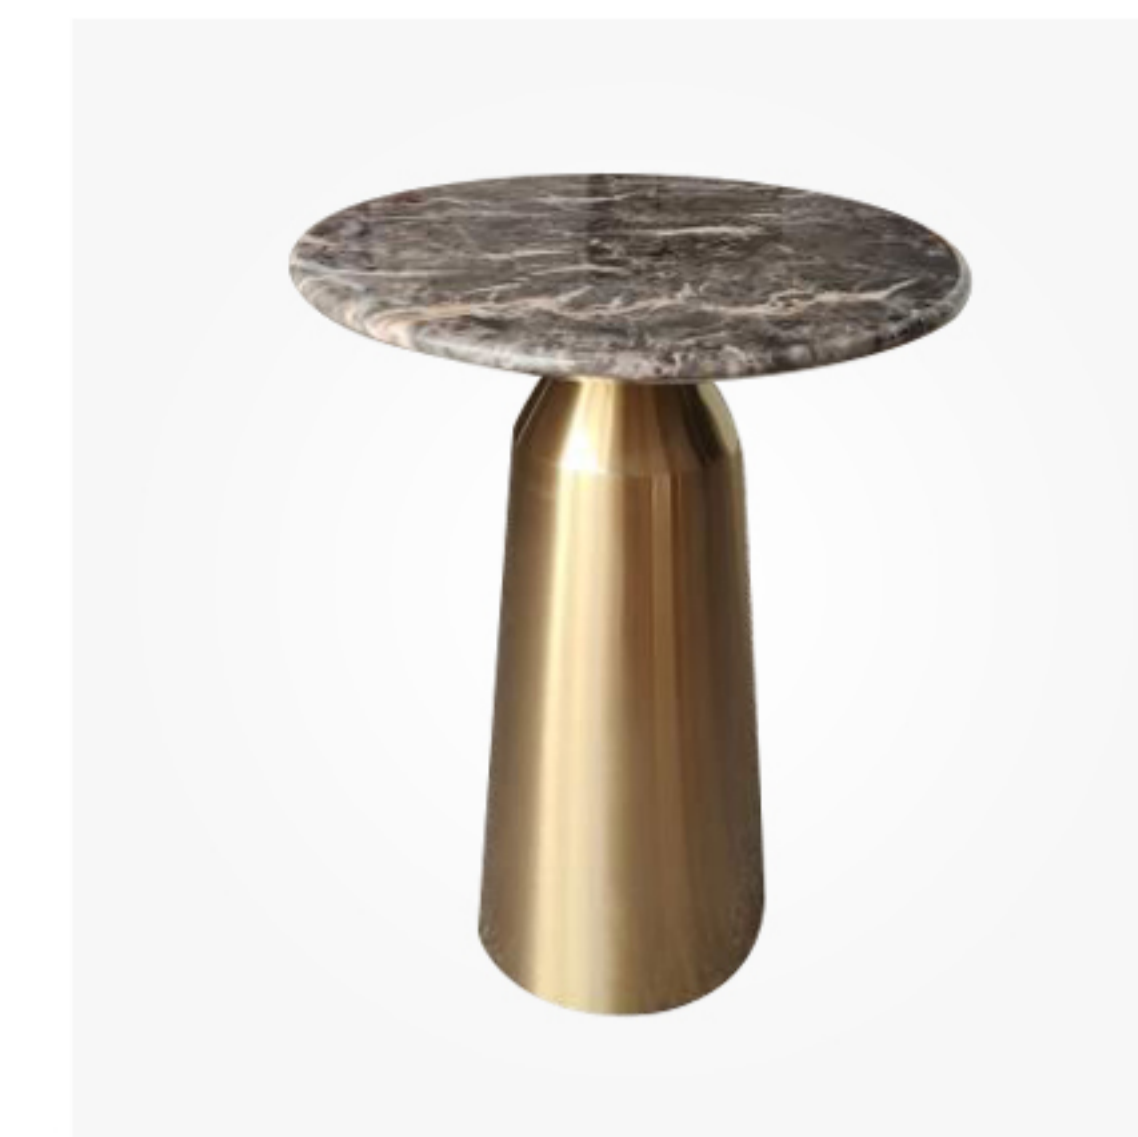

MZ4857 | Size(cm):
D40 * 55
Material:
Stainless Steel
Marble