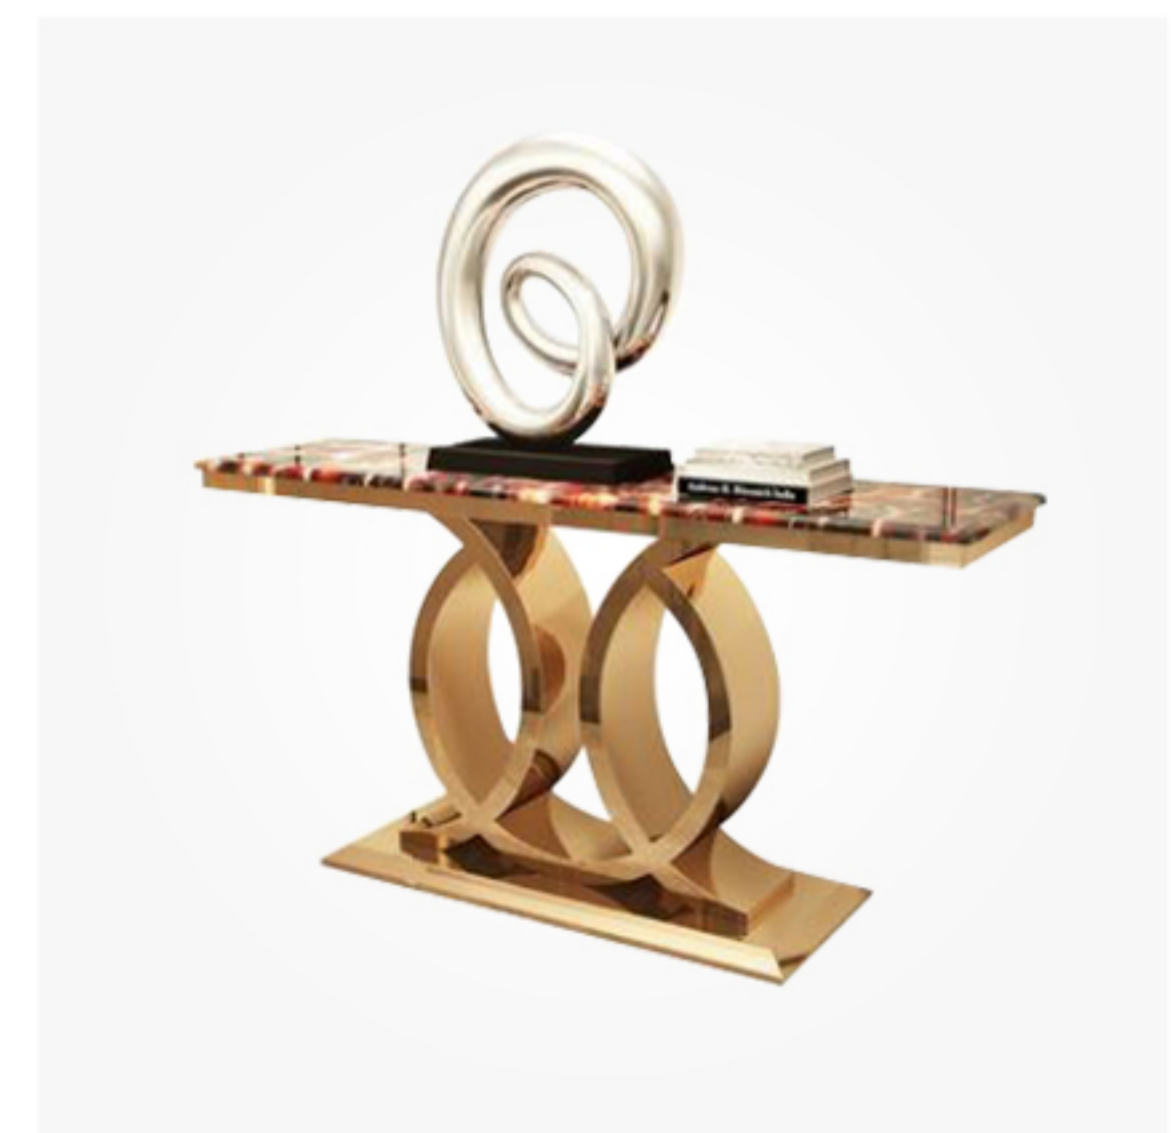

MZ5963

Size(cm):  
140 \* 40 \* 80  
Material:  
Artificial Marble  
Stainless Steel

MZ5964

Size(cm):  
140 \* 40 \* 80  
Material:  
Artificial Marble  
Stainless Steel

MZ9817

Size(cm):  
150 \* 40 \* 80  
Material:  
Artificial Marble  
Stainless Steel

MZ9819

Size(cm):  
150 \* 40 \* 80  
Material:  
Artificial Marble  
Stainless Steel

MZ9821

Size(cm):  
150 \* 40 \* 80  
Material:  
Artificial Marble  
Stainless Steel

MZ2130

**MZ2271**  
Size(cm): 56 \* 63 \* 82  
Material: Metal / Stainless Steel Boucle