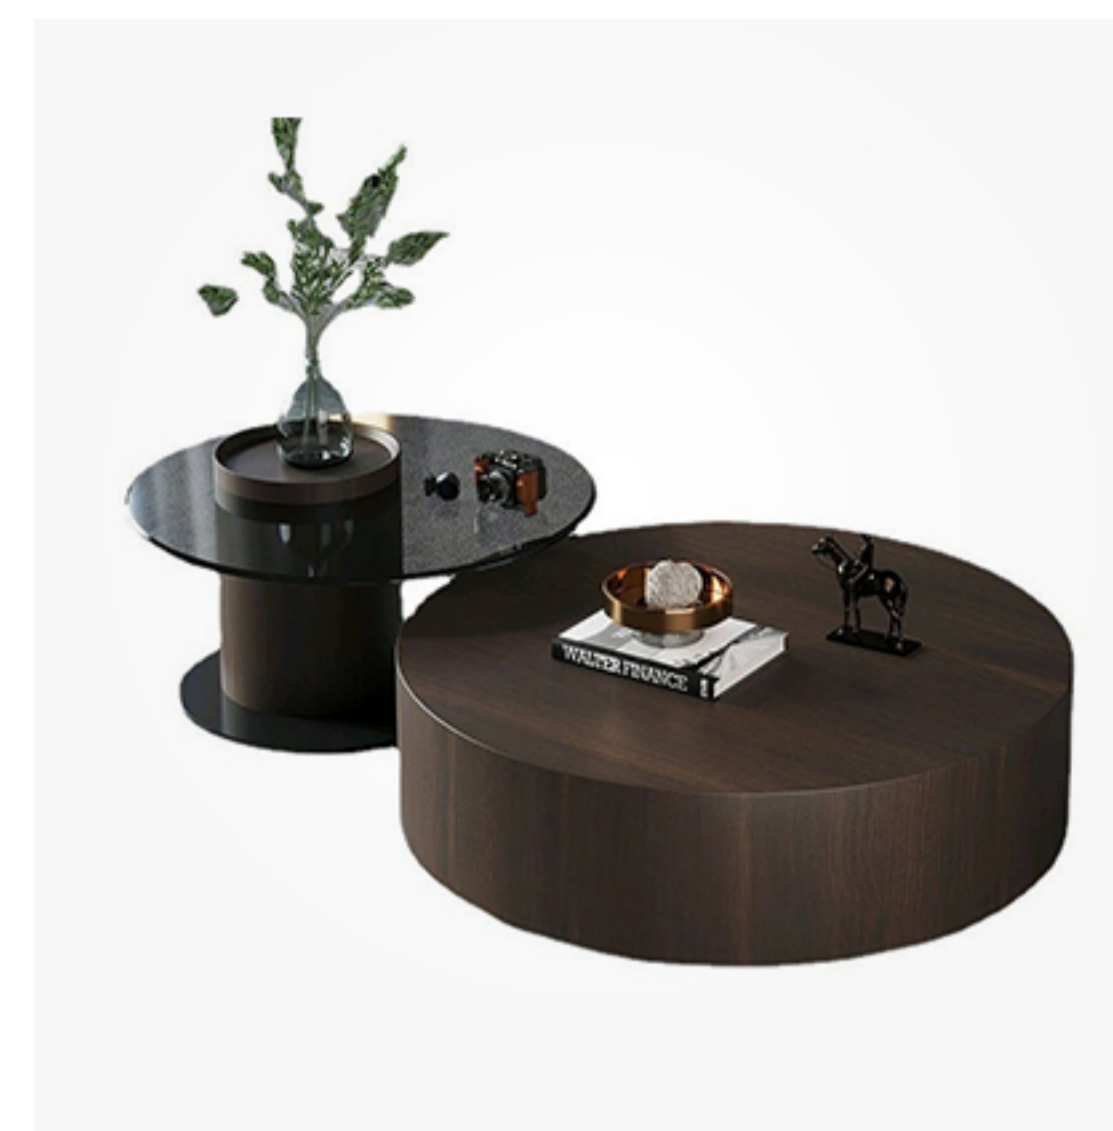

MZ0500
Size(cm):
D90 * 30 & D60 * 42
Material:
Wooden Frame
Glass