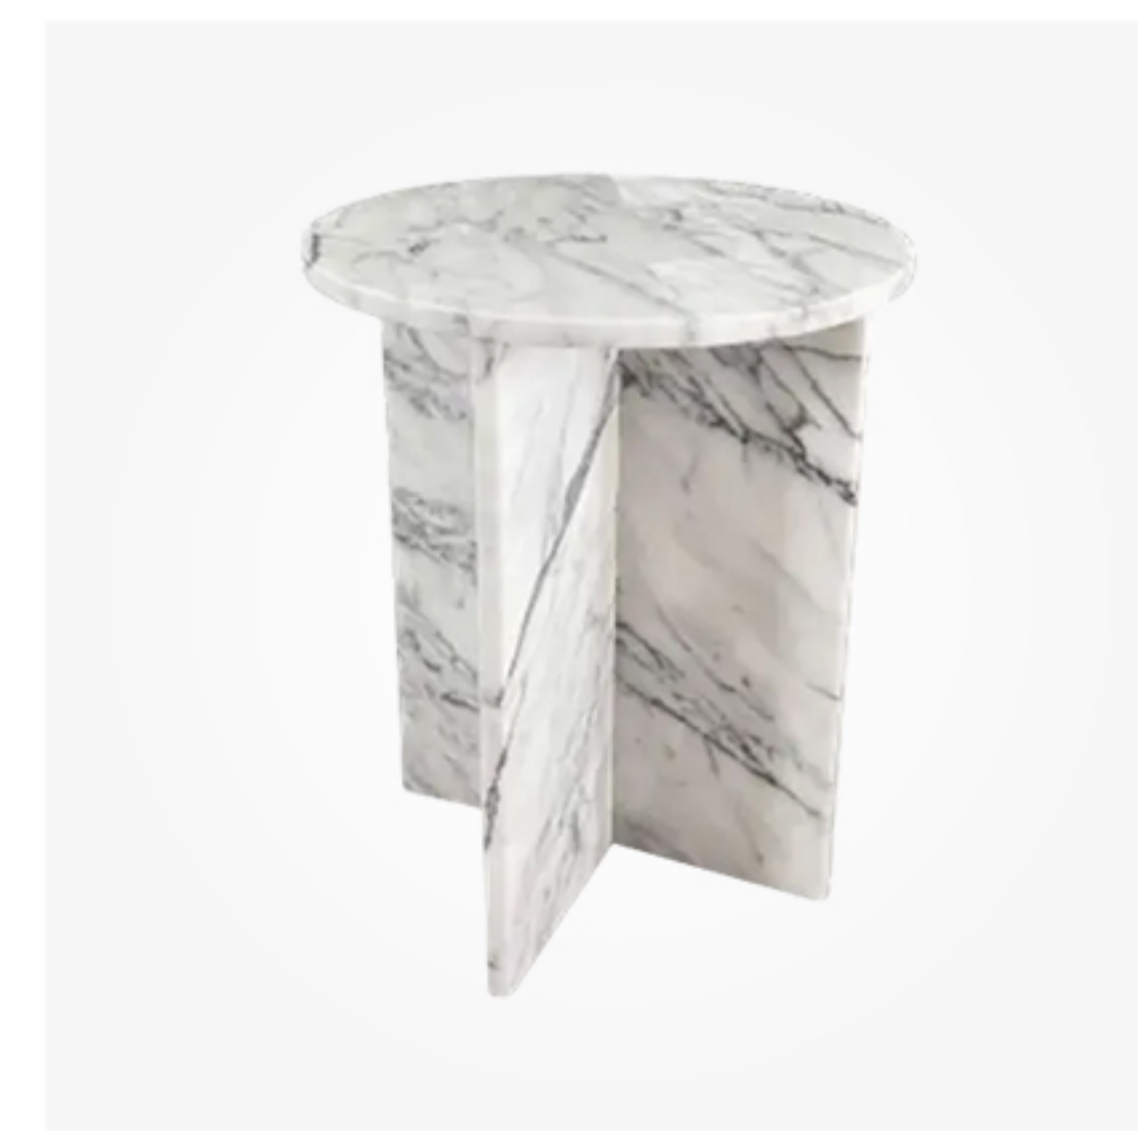

MZ2696
Size(cm):
D40 * 50
Material:
Travertine / Marble