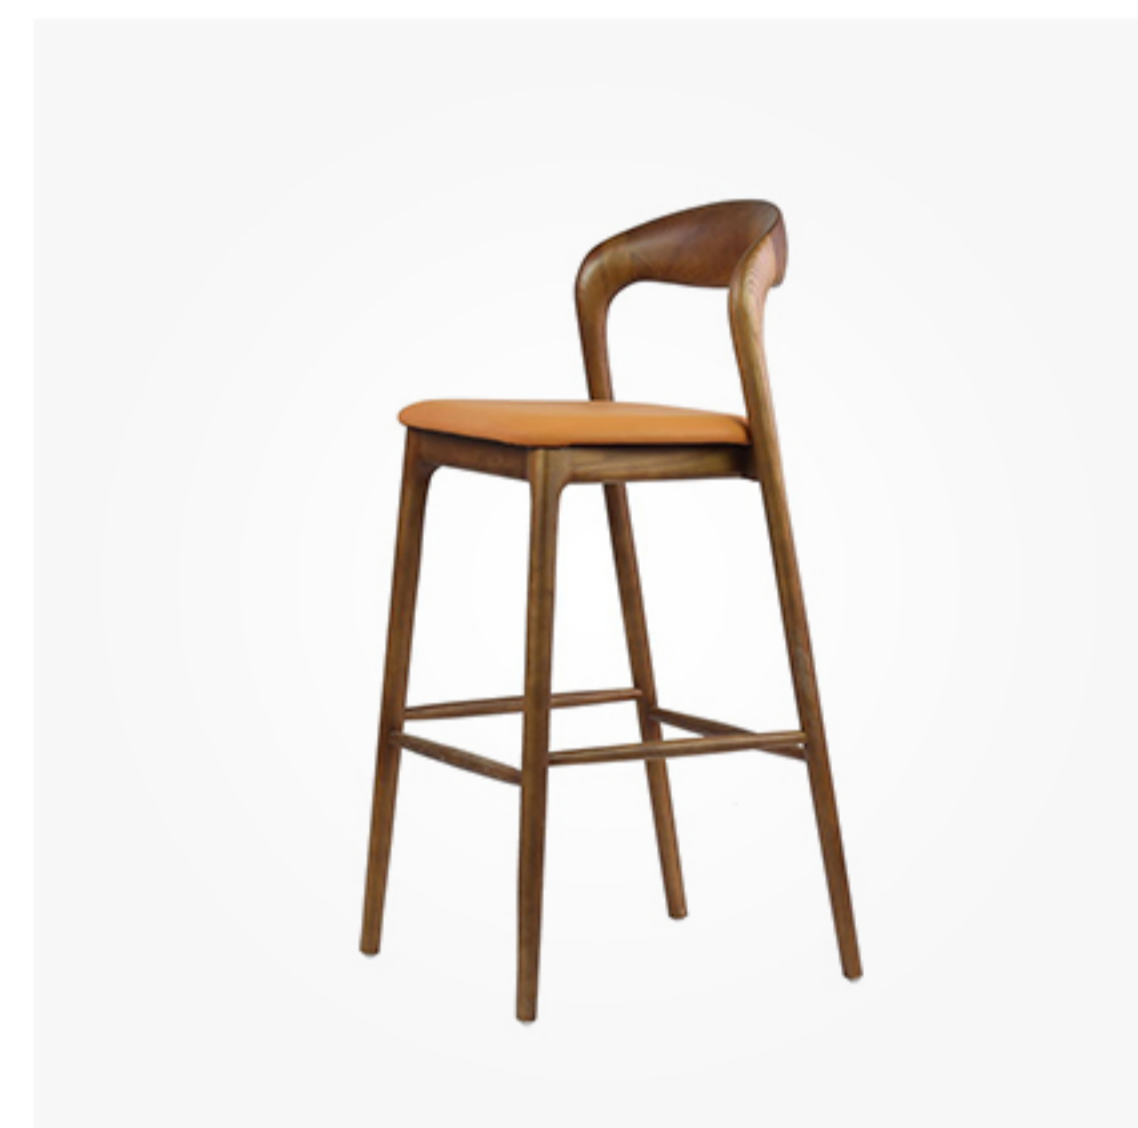

MZ0020 | Size(cm):
50 * 48 * 103 SH75
Material:
Ash Wood + Fabric