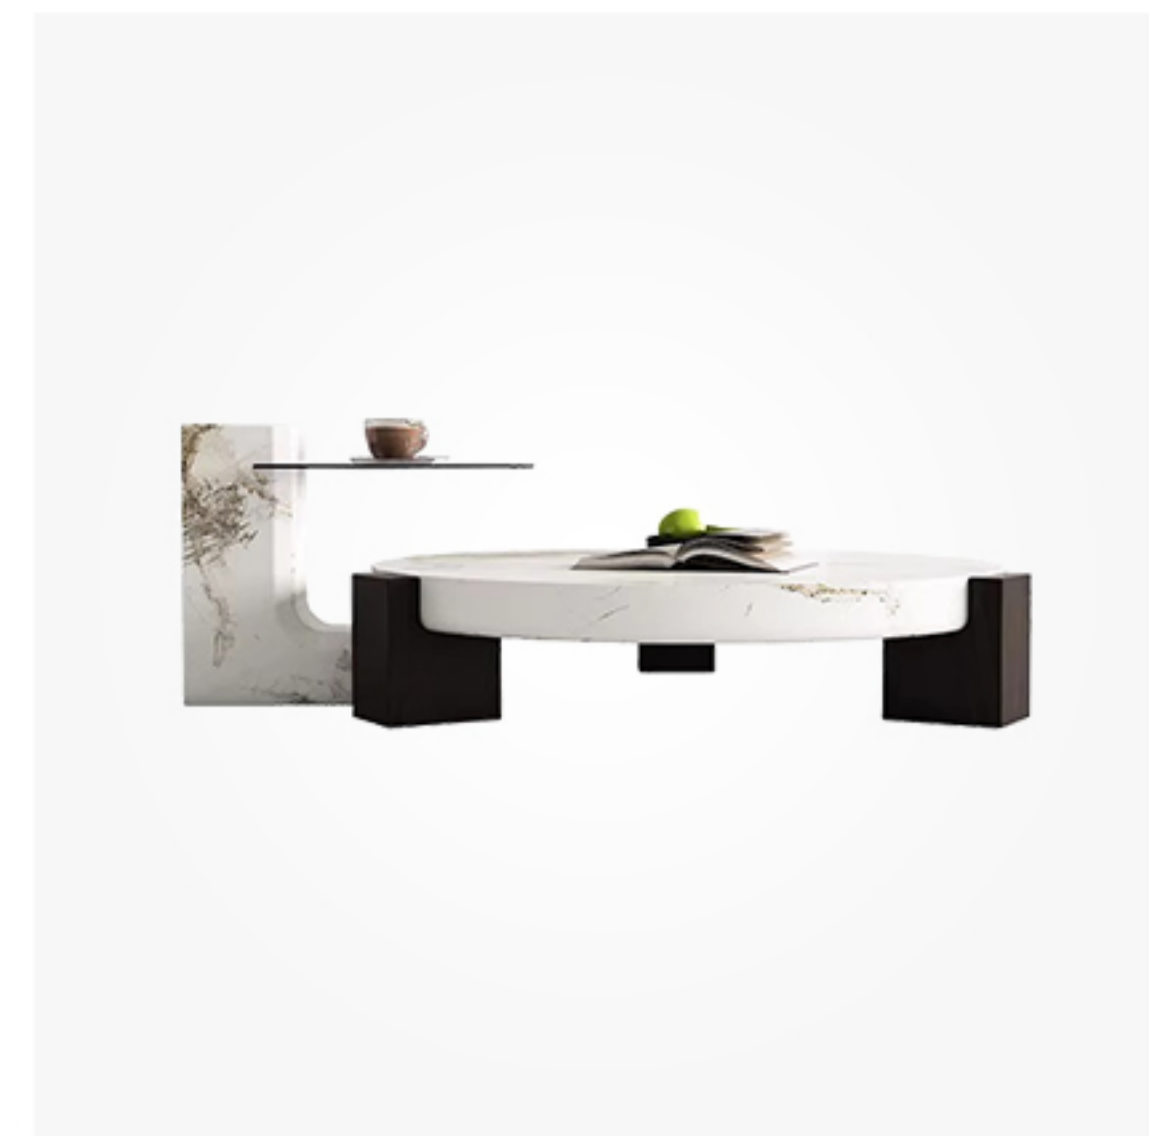

MZ2908 | Size(cm):
110 * 110 * 30 + 40 * 19 * 44
Material:
Glass + Ash Wood
Sintered Stone