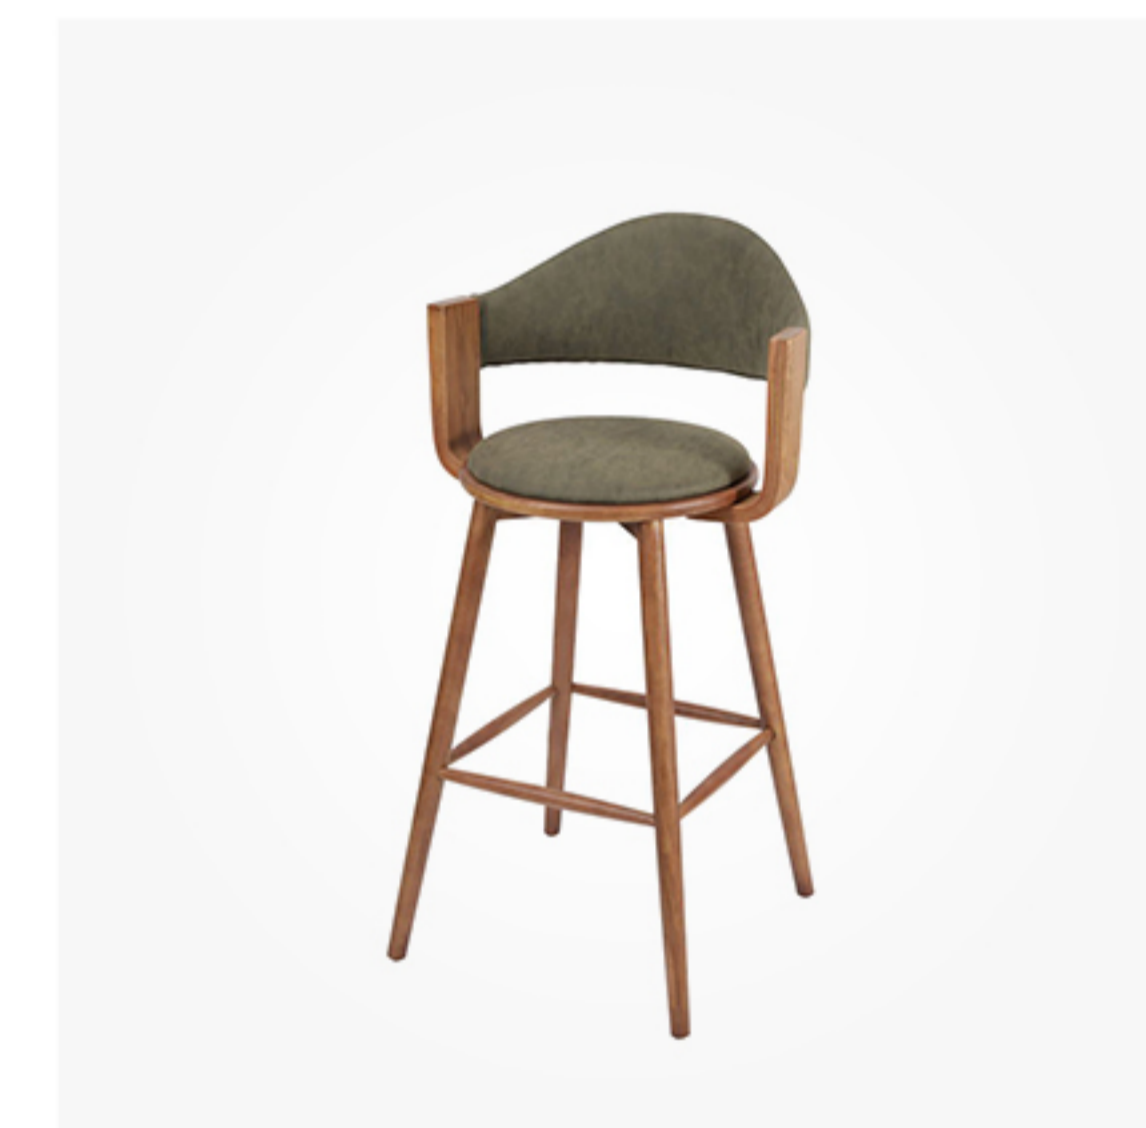

MZ5386 | Size(cm):
40 * 40 * 99
Material:
Ash Wood
Fabric