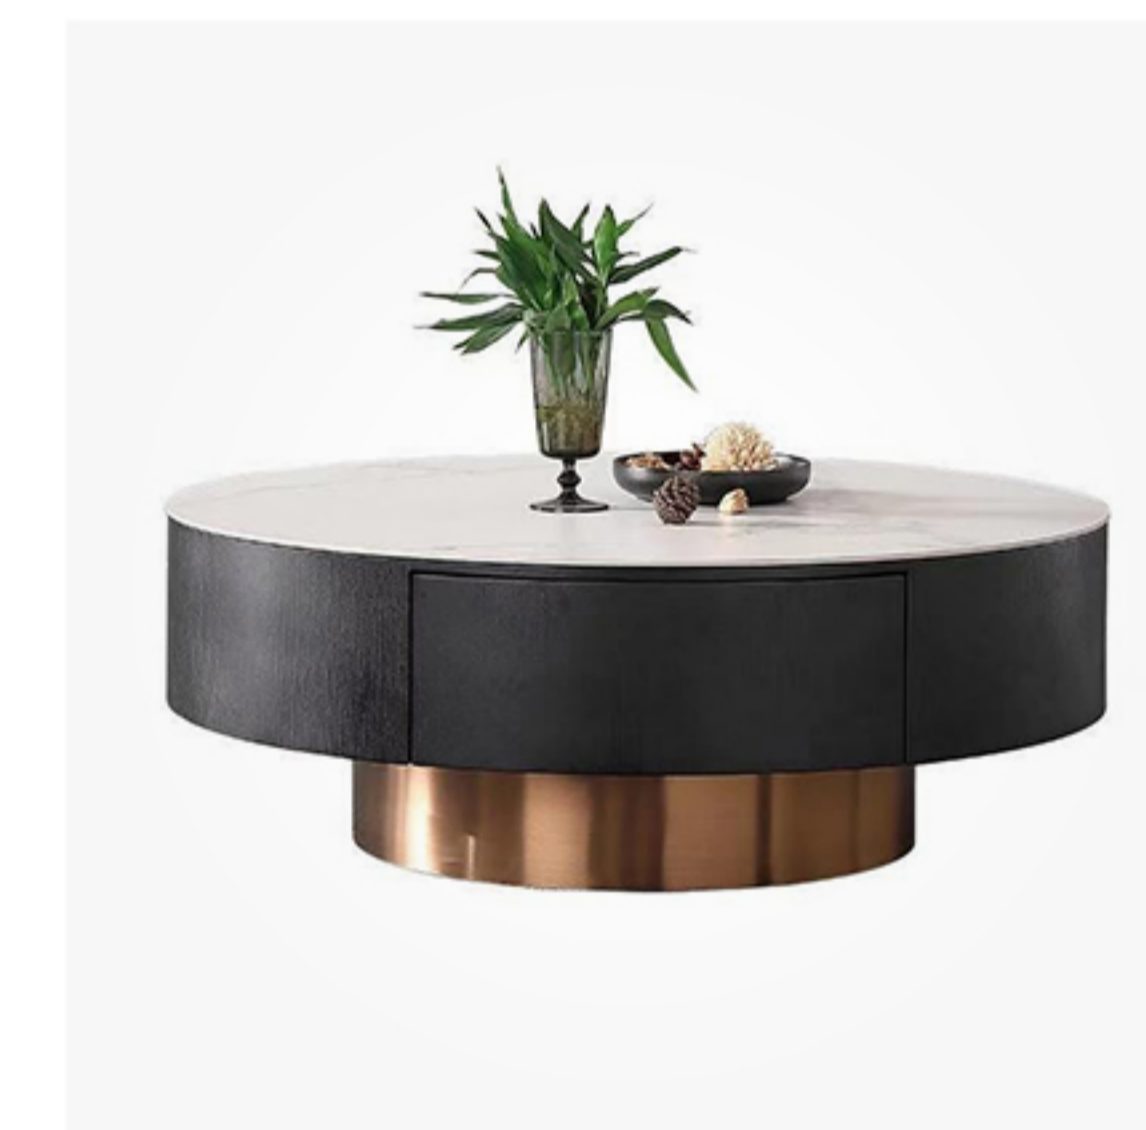

MZ6182
Size(cm):
100 * 32
Material:
Wooden Frame
Sintered Stone