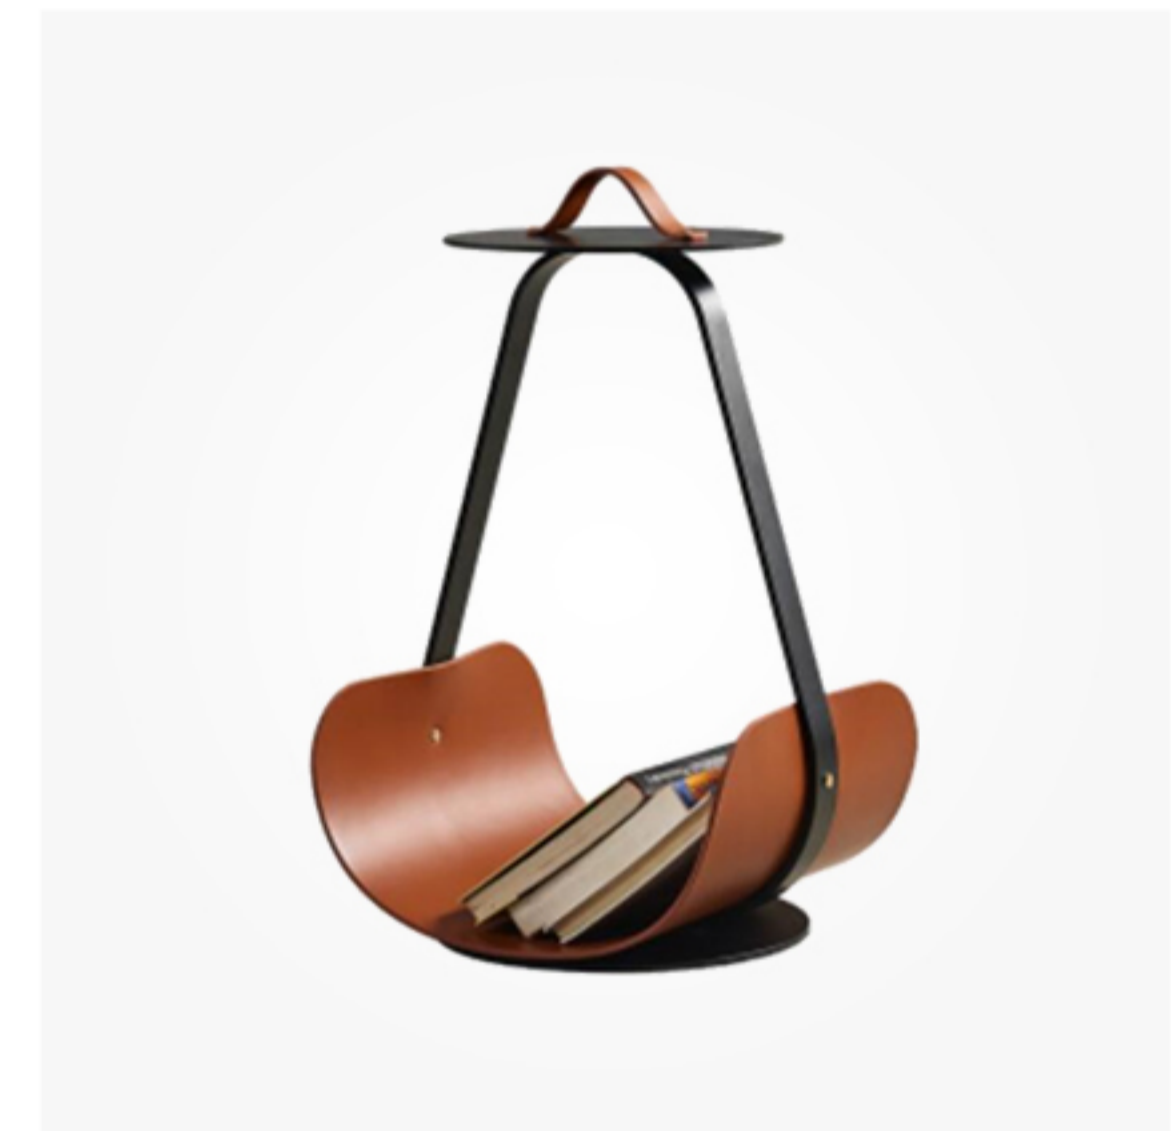

MZ7563
Size(cm):
40 * 33 * 55
Material:
Metal
Saddle leather