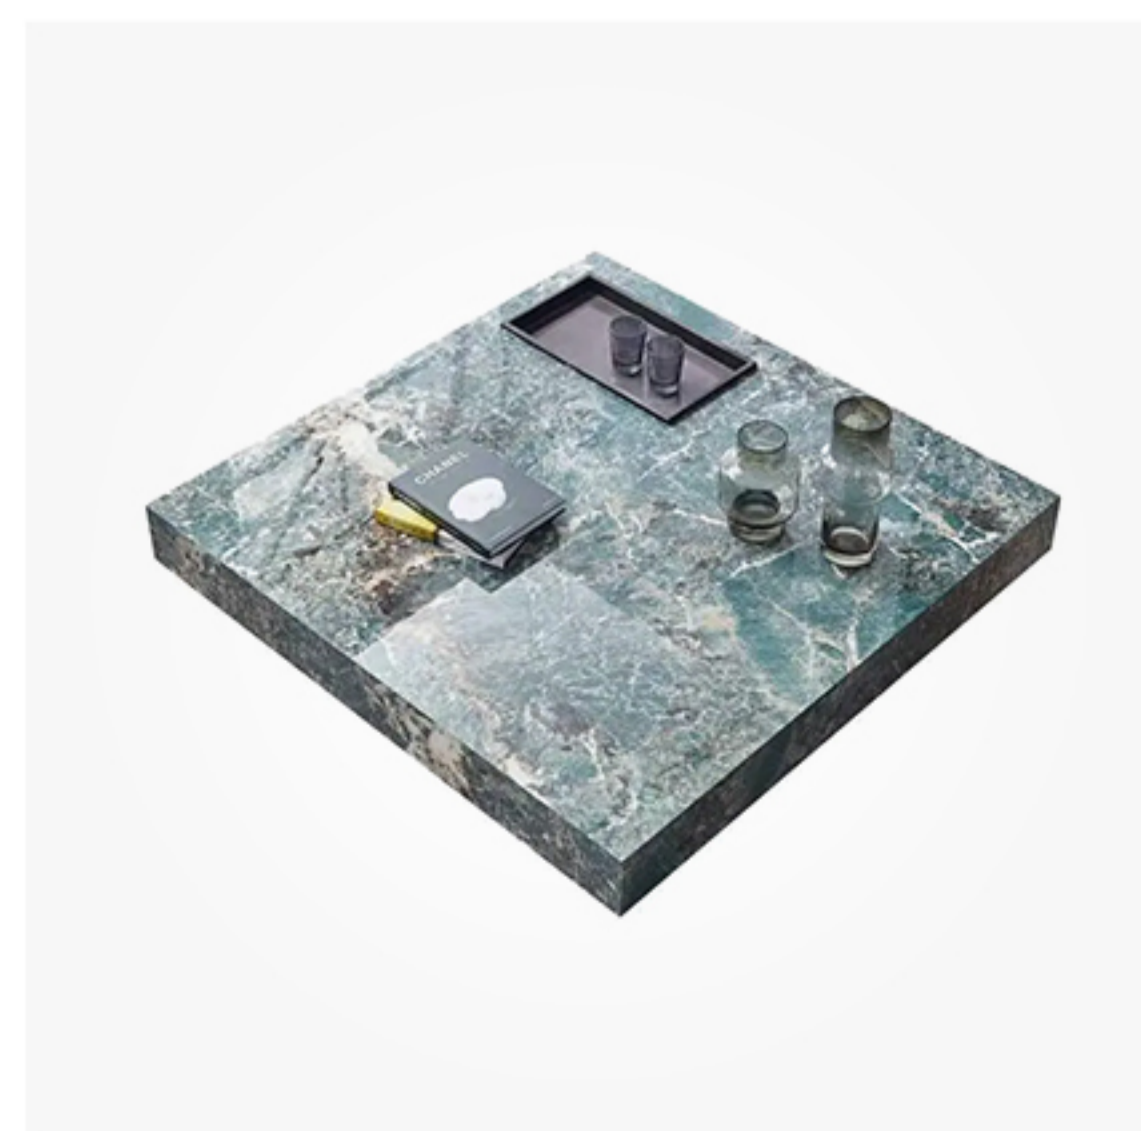

MZ2246
Size(cm):
100 * 100 * 28
Material:
Sintered Stone
Metal