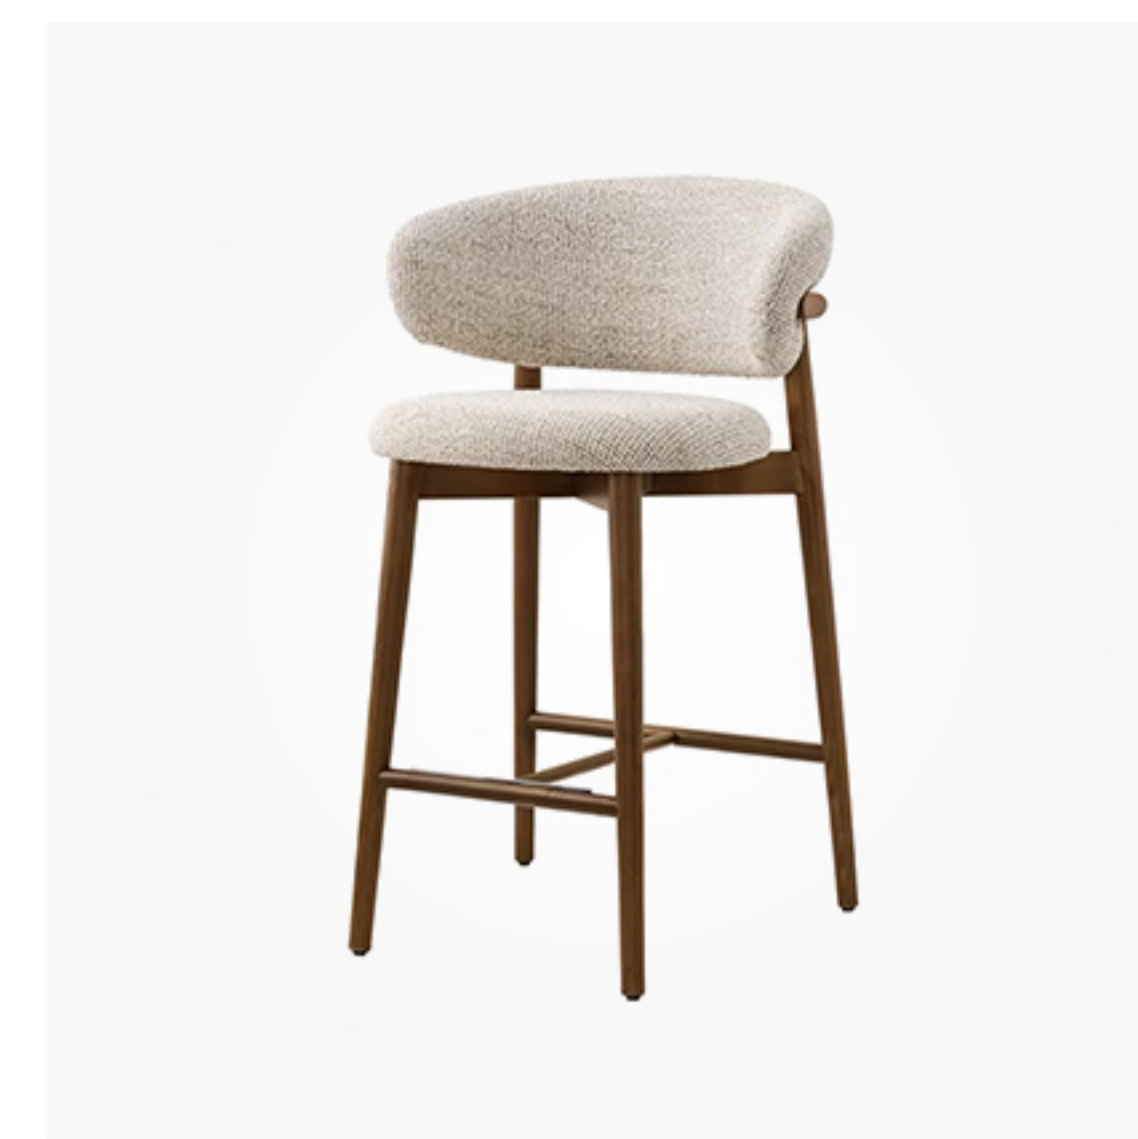

MZ2969 | Size(cm):
49 * 48 * 100
Material:
Ash Wood + Fabric