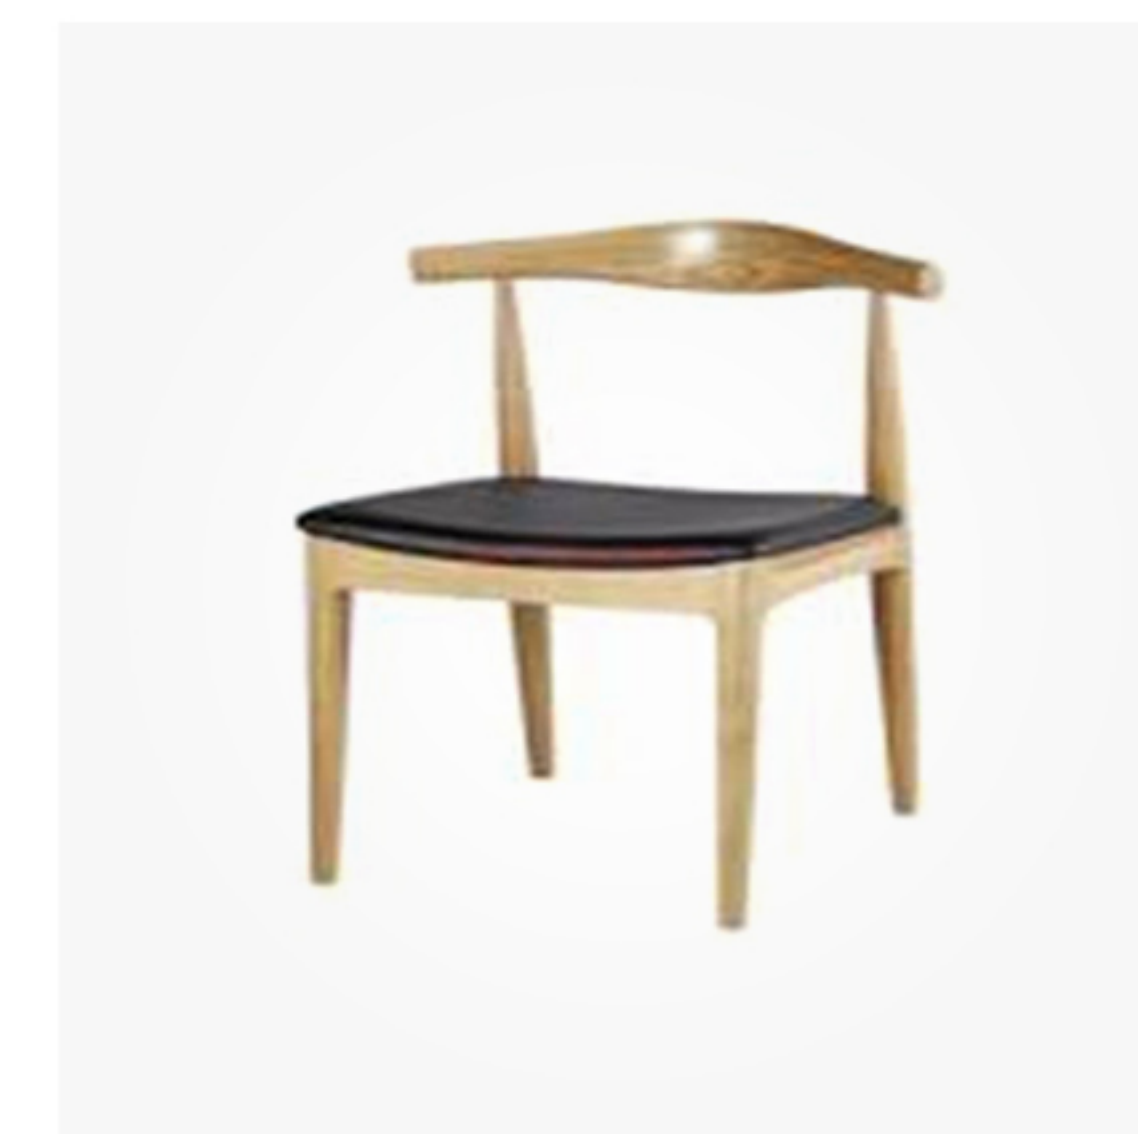

MZ8138 | Size(cm):
55 * 53 * 77
Material:
Ash Wood + PU /
Beech Wood + PU