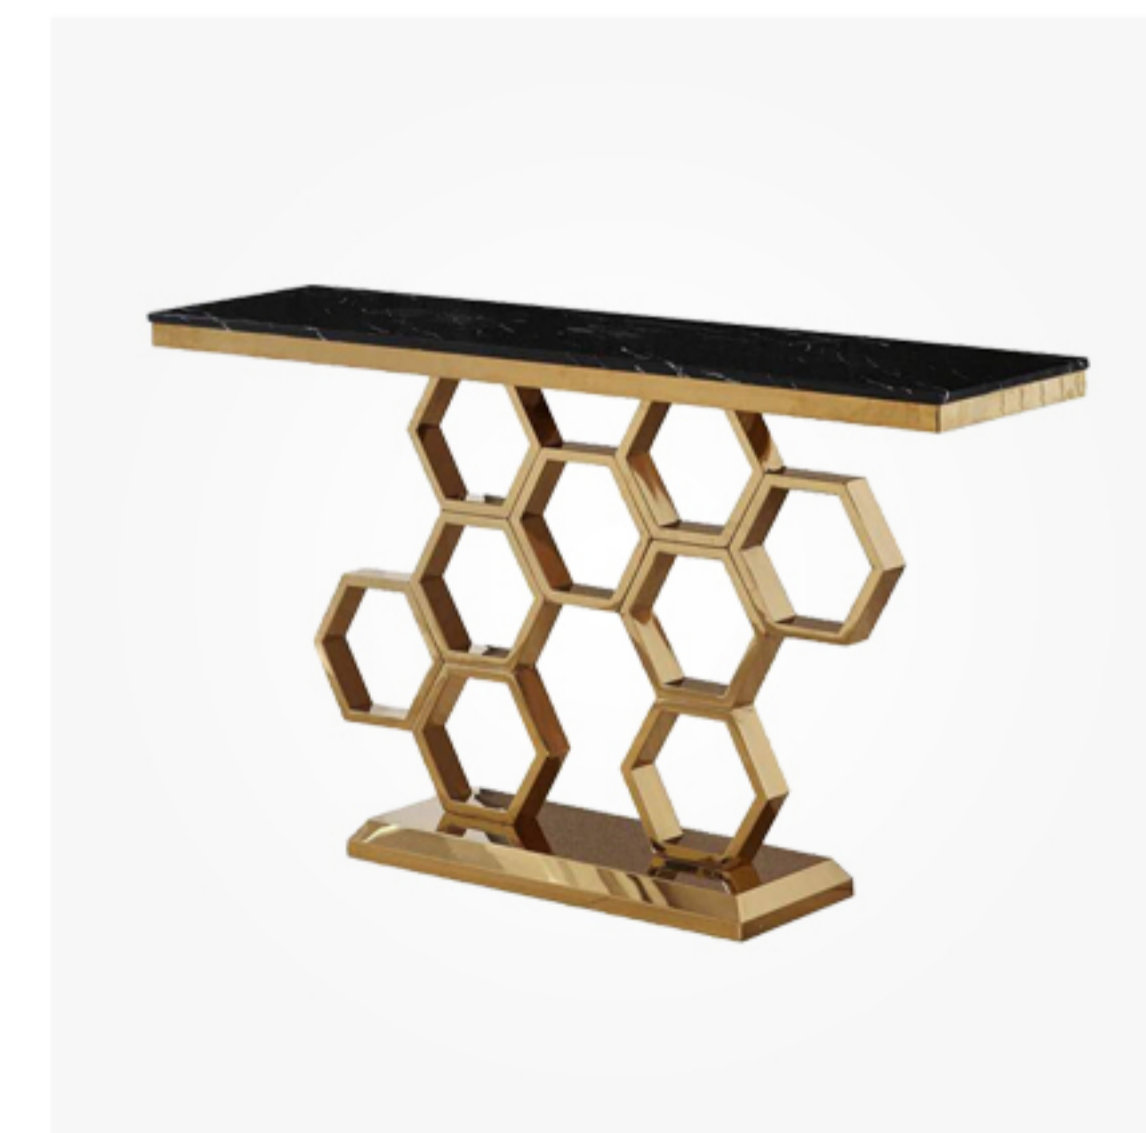

MZ9822

Size(cm):  
140 \* 40 \* 80  
Material:  
Artificial Marble  
Stainless Steel

MZ9886

Size(cm):  
100 / 120 / 150 \* 30 \* 80  
Material:  
Sintered Stone  
Metal

MZ2776

Size(cm):  
150 \* 42 \* 80  
Material:  
Sintered Stone  
Stainless Steel

MZ5963

Size(cm):  
140 \* 40 \* 80  
Material:  
Artificial Marble  
Stainless Steel

MZ5964

Size(cm):  
140 \* 40 \* 80  
Material:  
Artificial Marble  
Stainless Steel

MZ9817

Size(cm):  
150 \* 40 \* 80  
Material:  
Artificial Marble  
Stainless Steel

MZ9819

Size(cm):  
150 \* 40 \* 80  
Material:  
Artificial Marble  
Stainless Steel

MZ9821

Size(cm):  
150 \* 40 \* 80  
Material:  
Artificial Marble  
Stainless Steel

MZ2130

**MZ2271**  
Size(cm): 56 \* 63 \* 82  
Material: Metal / Stainless Steel Boucle