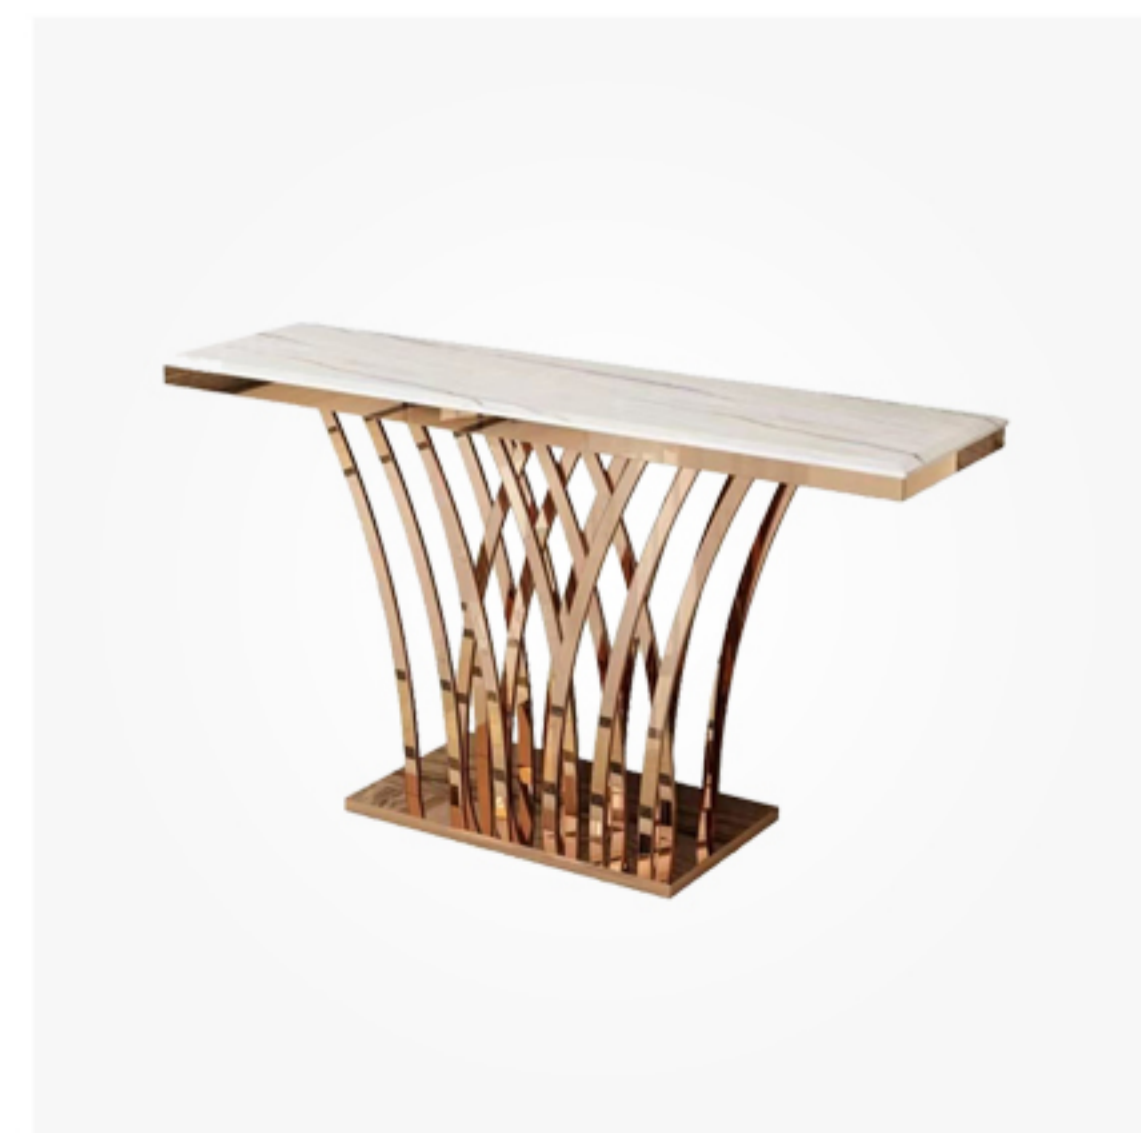

MZ5964

Size(cm):
140 * 40 * 80
Material:
Artificial Marble
Stainless Steel