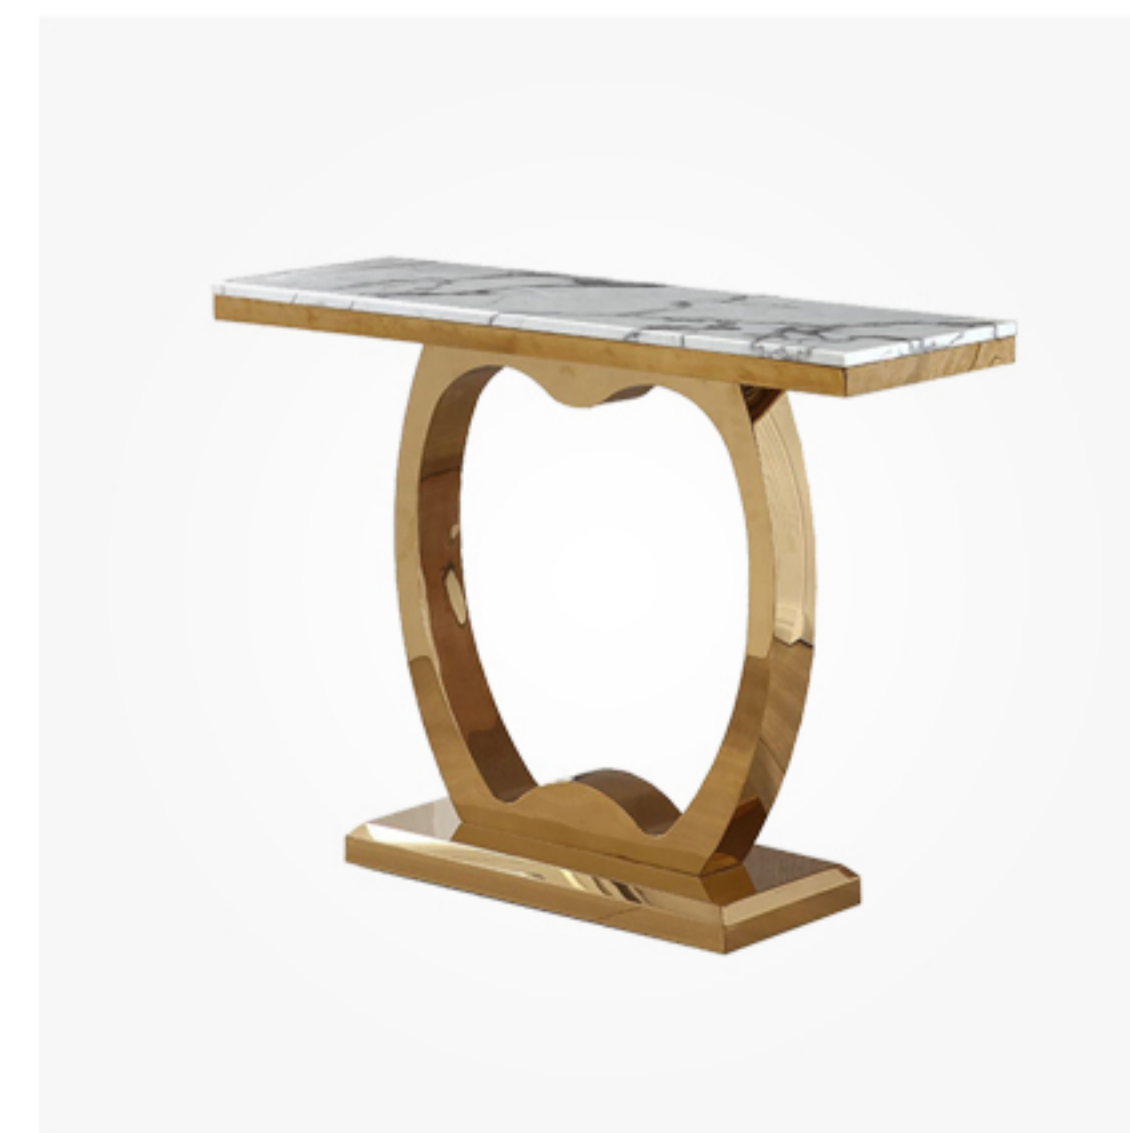

MZ5002

Size(cm):  
140 \* 40 \* 80  
Material:  
Artificial Marble  
Stainless Steel

MZ6677

Size(cm):  
120 \* 40 \* 75  
Material:  
Artificial Marble  
Stainless Steel

MZ9803

Size(cm):  
120 \* 40 \* 78  
Material:  
Artificial Marble  
Stainless Steel

MZ9822

Size(cm):  
140 \* 40 \* 80  
Material:  
Artificial Marble  
Stainless Steel

MZ9886

Size(cm):  
100 / 120 / 150 \* 30 \* 80  
Material:  
Sintered Stone  
Metal

MZ2776

Size(cm):  
150 \* 42 \* 80  
Material:  
Sintered Stone  
Stainless Steel

MZ5963

Size(cm):  
140 \* 40 \* 80  
Material:  
Artificial Marble  
Stainless Steel

MZ5964

Size(cm):  
140 \* 40 \* 80  
Material:  
Artificial Marble  
Stainless Steel

MZ9817

Size(cm):  
150 \* 40 \* 80  
Material:  
Artificial Marble  
Stainless Steel