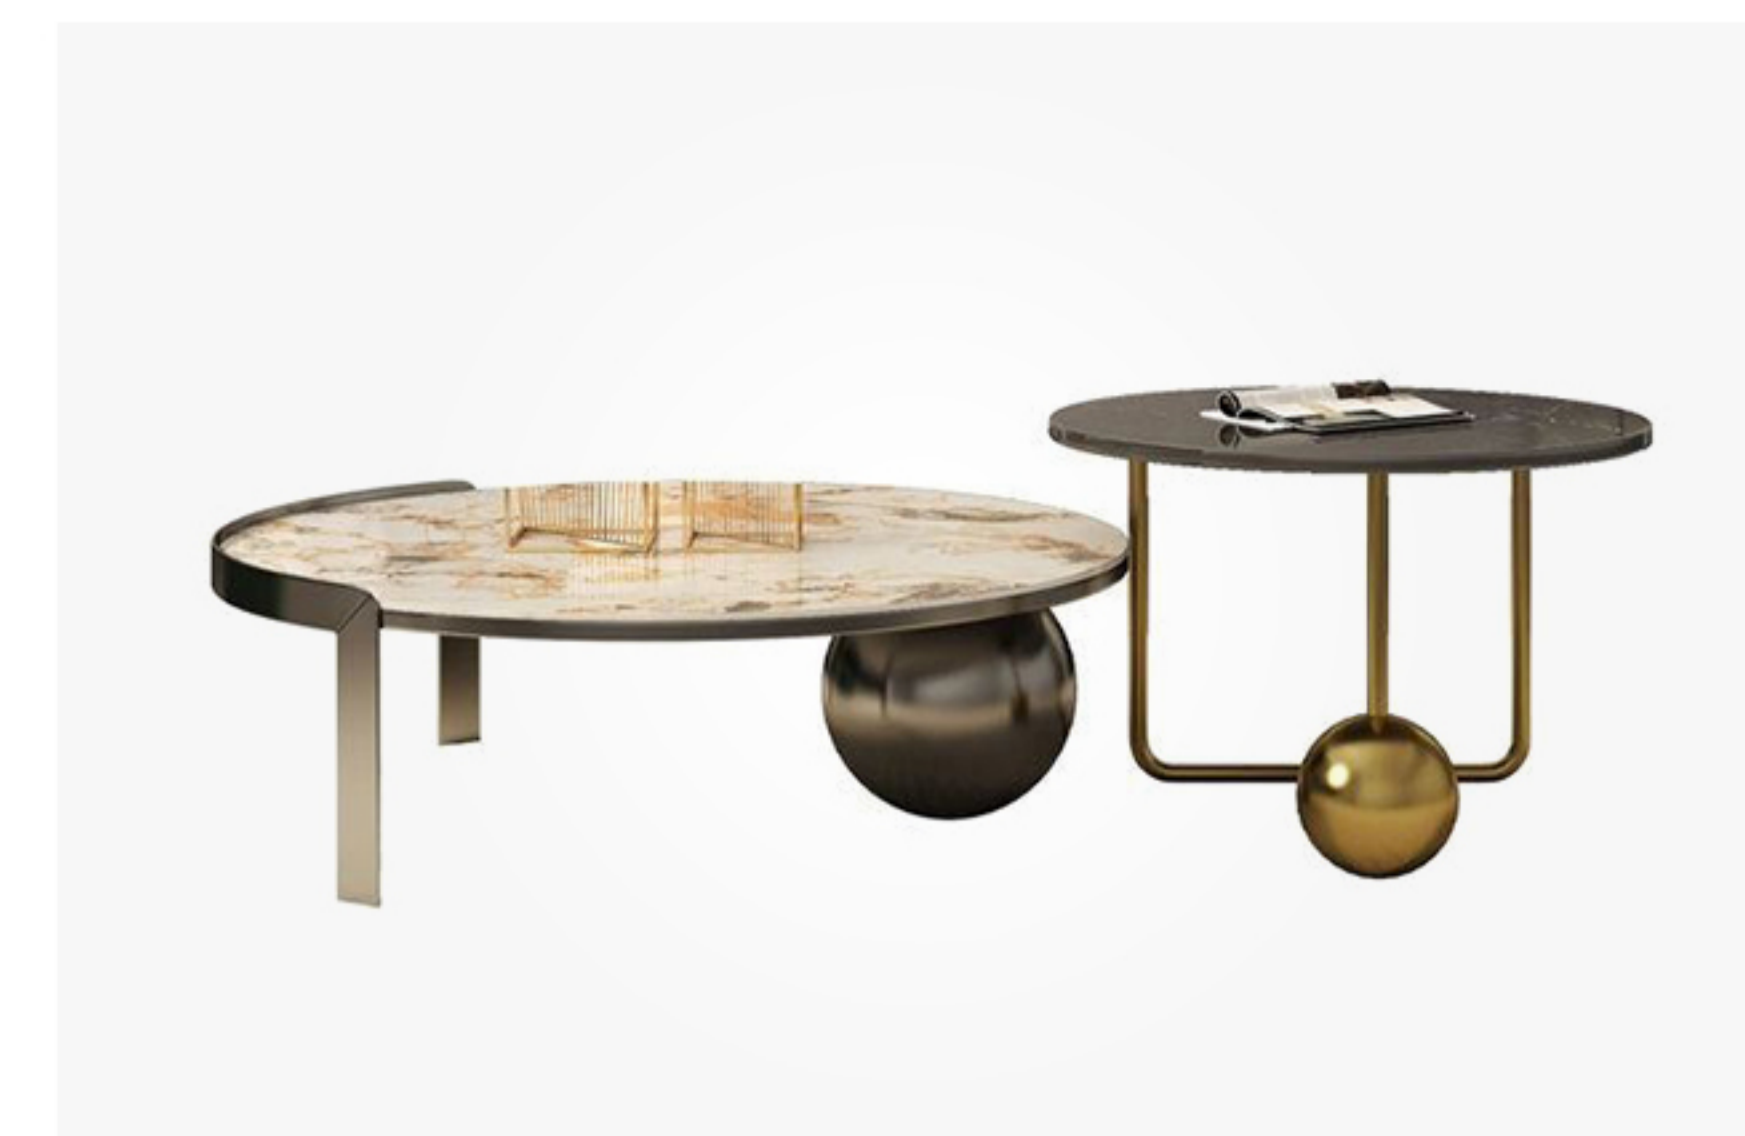

**MZ9929**  
 Size(cm):  
 D80 \* 45  
 Material:  
 Stainless Steel  
 Sintered Stone

**MZ0518**  
 Size(cm):  
 D60 \* 55 & D80 \* 45  
 Material:  
 Sintered Stone  
 Metal

MZ4414

**MZ4414** | Size(cm):  
D130 \* 70 \* 40 & D70 \* 33 / D70 \* 40 / D80 \* 30  
Material:  
Metal + Sintered Stone / Artificial Marble