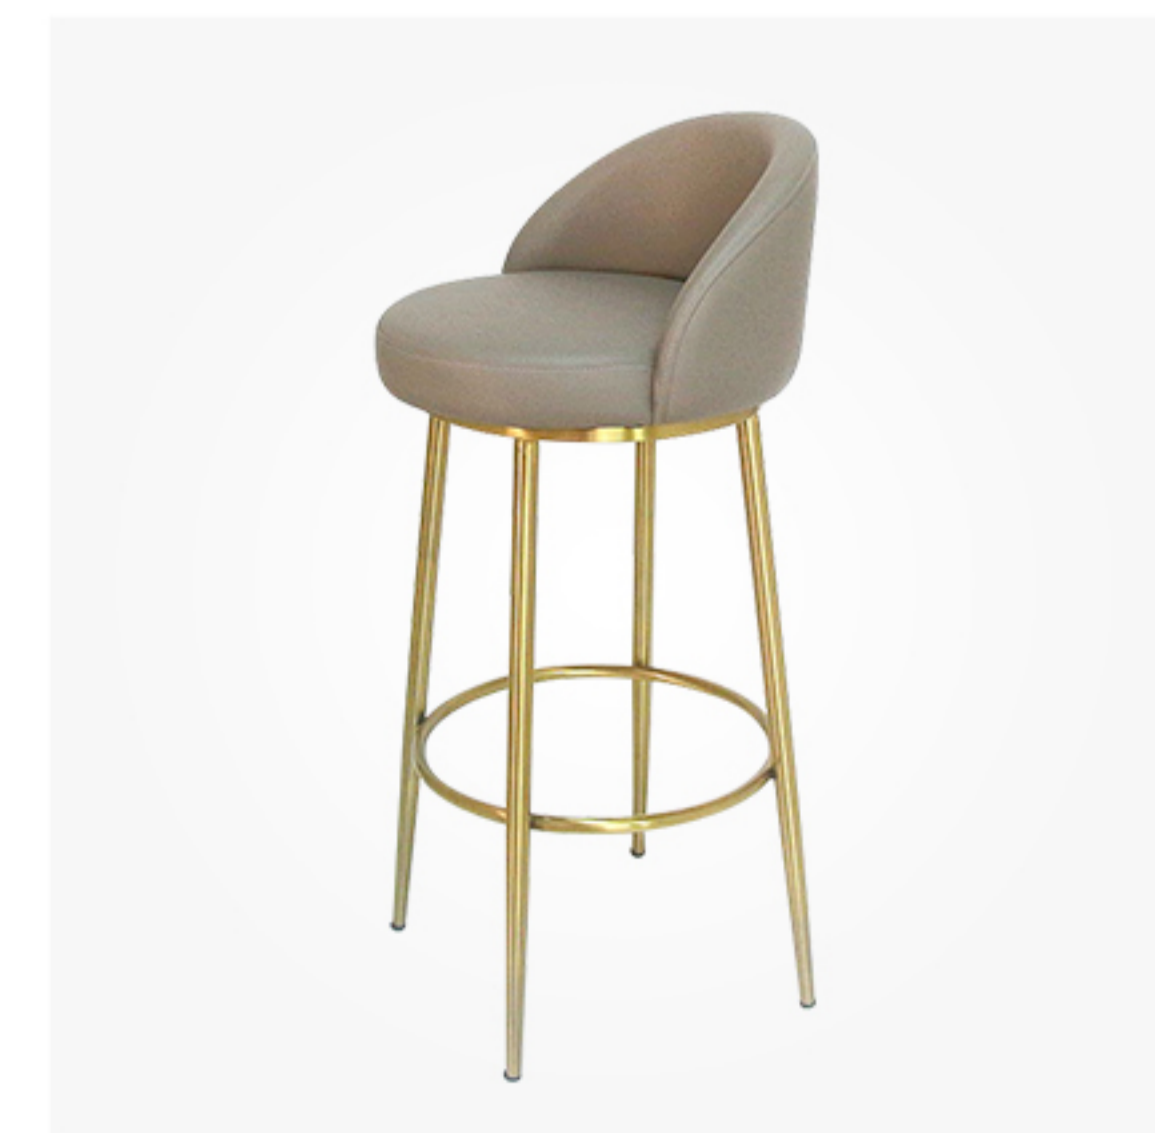

MZ5477
Size(cm):
SH65 / SH75
Material:
Stainless Steel
PU / Fabric