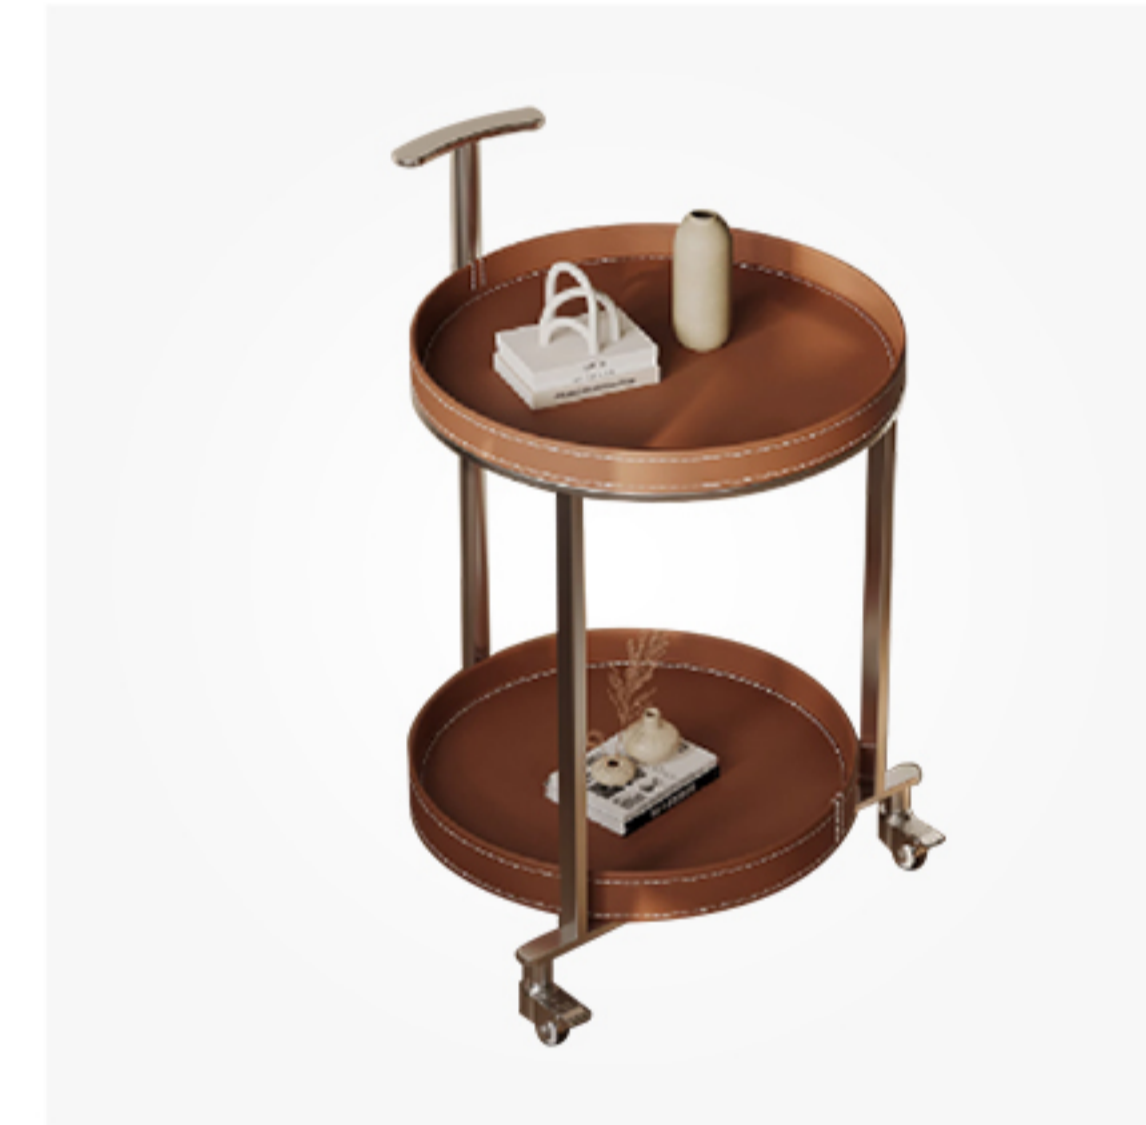

CT-04 | Size(cm):
48 * 48 * 72
Material:
Saddle Leather +
Stainless Steel