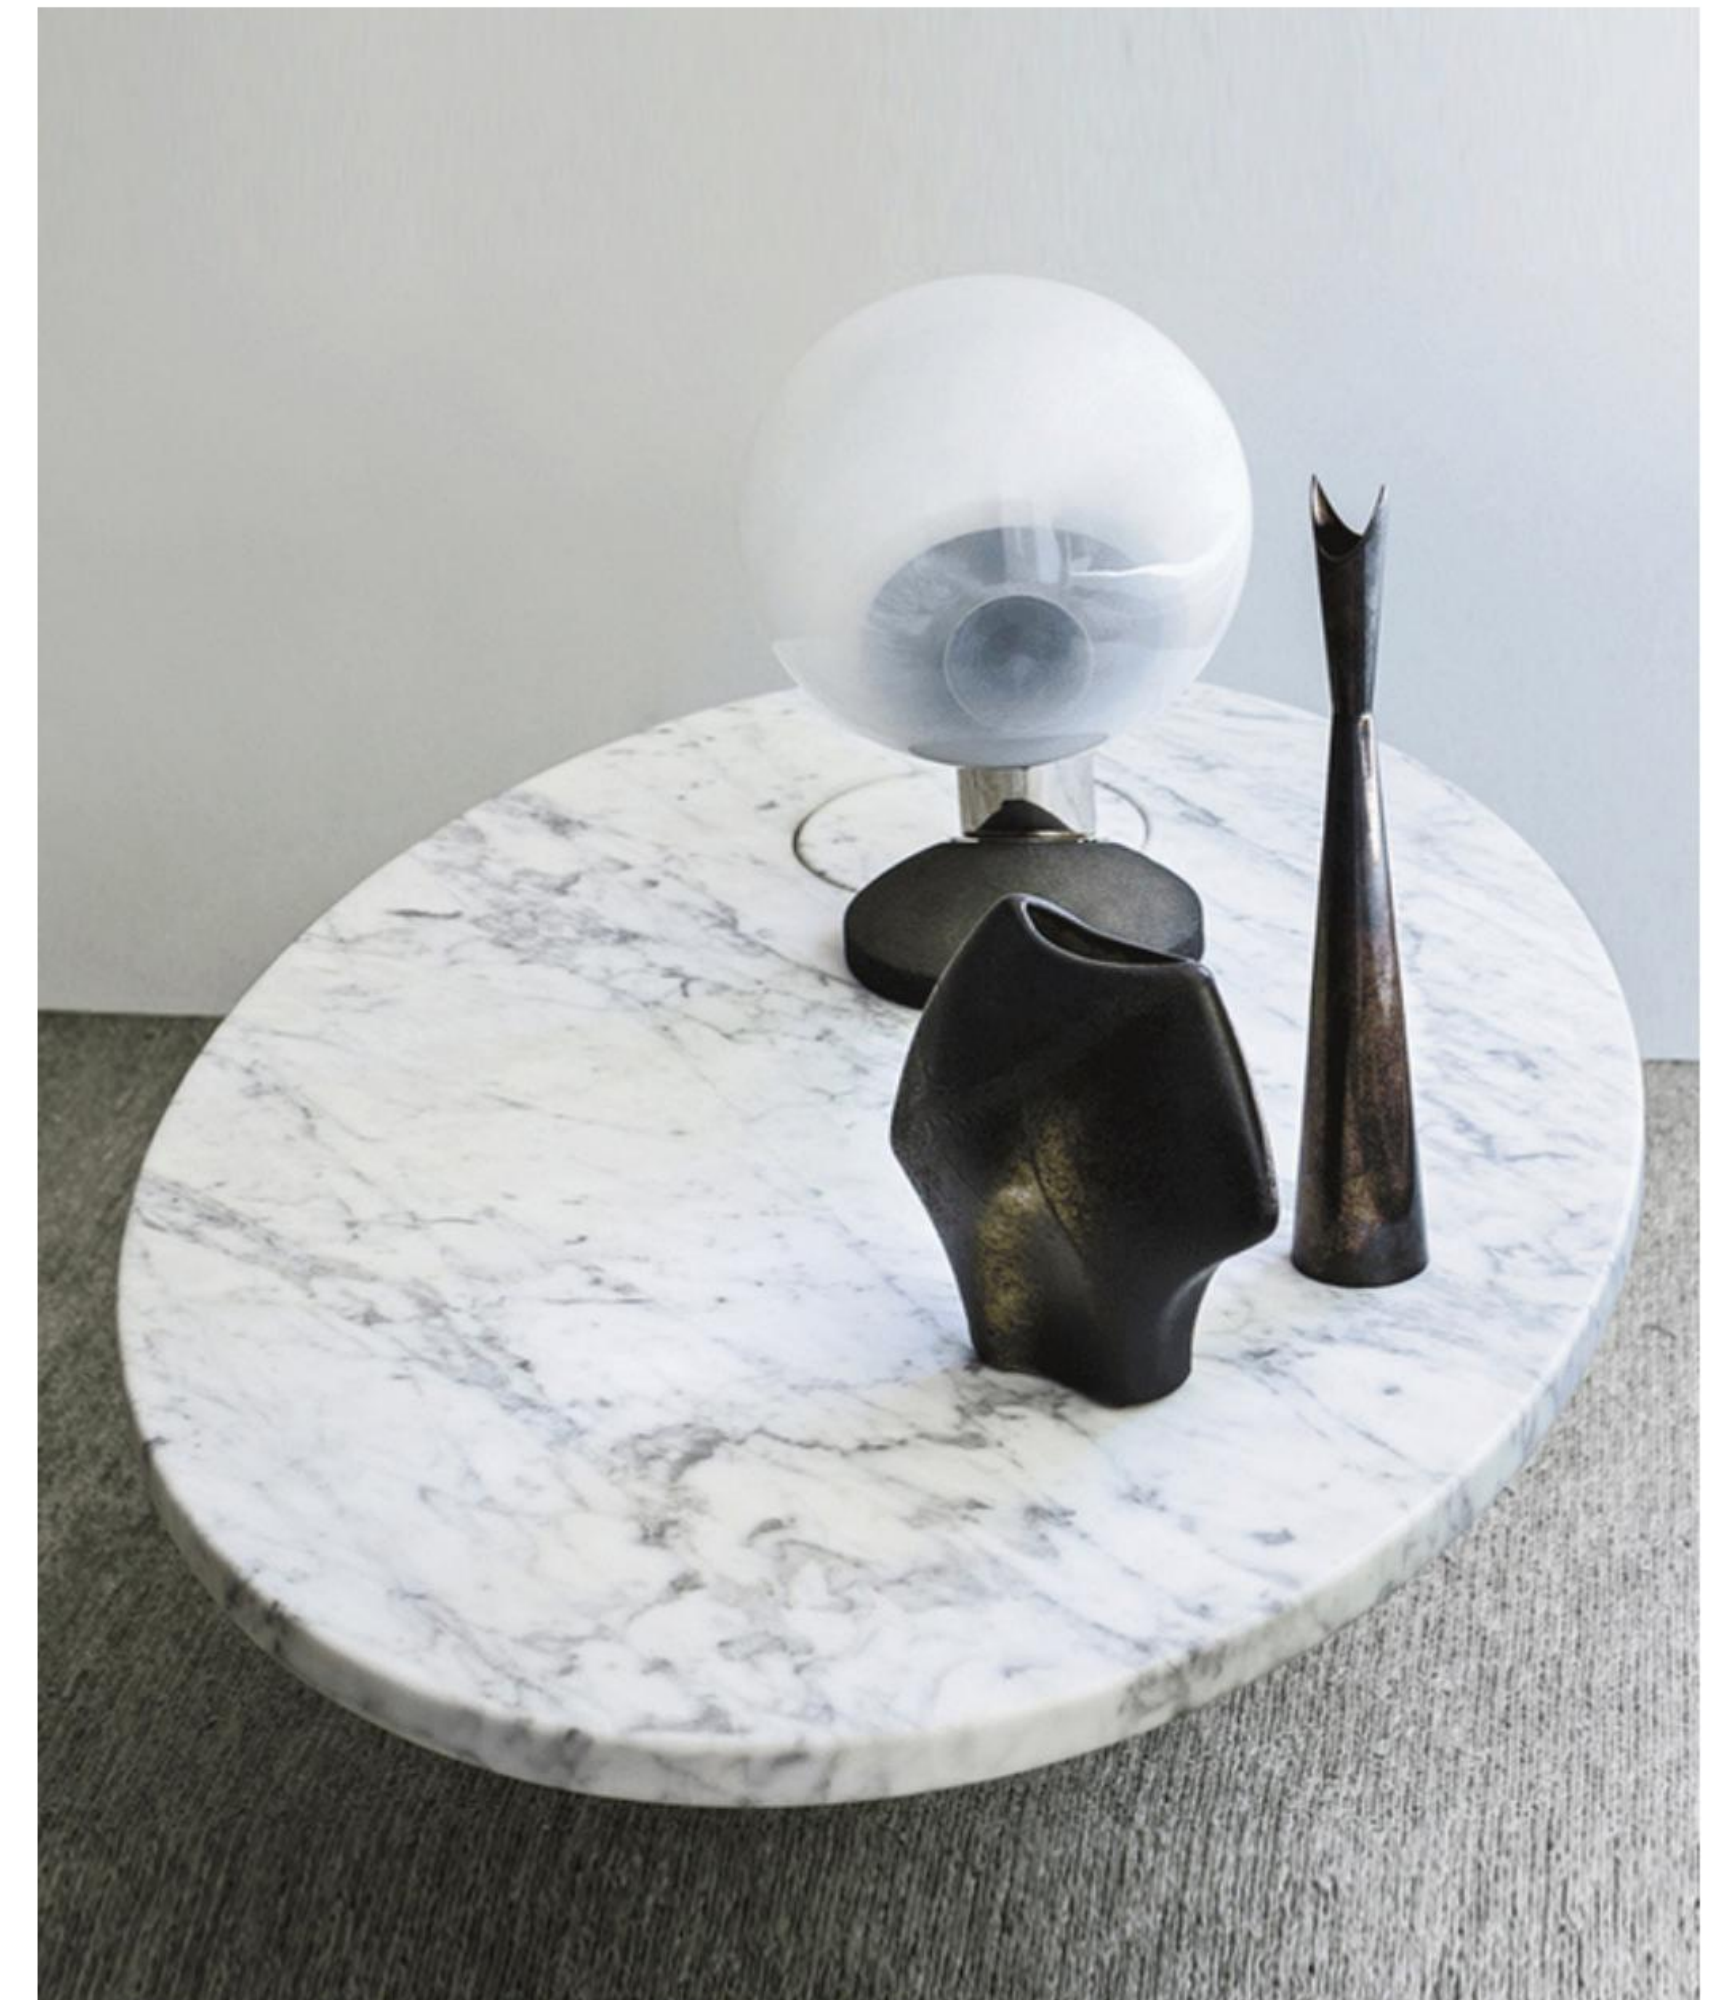

Dimension:

Coffee Table : L1200*W700*H400mm