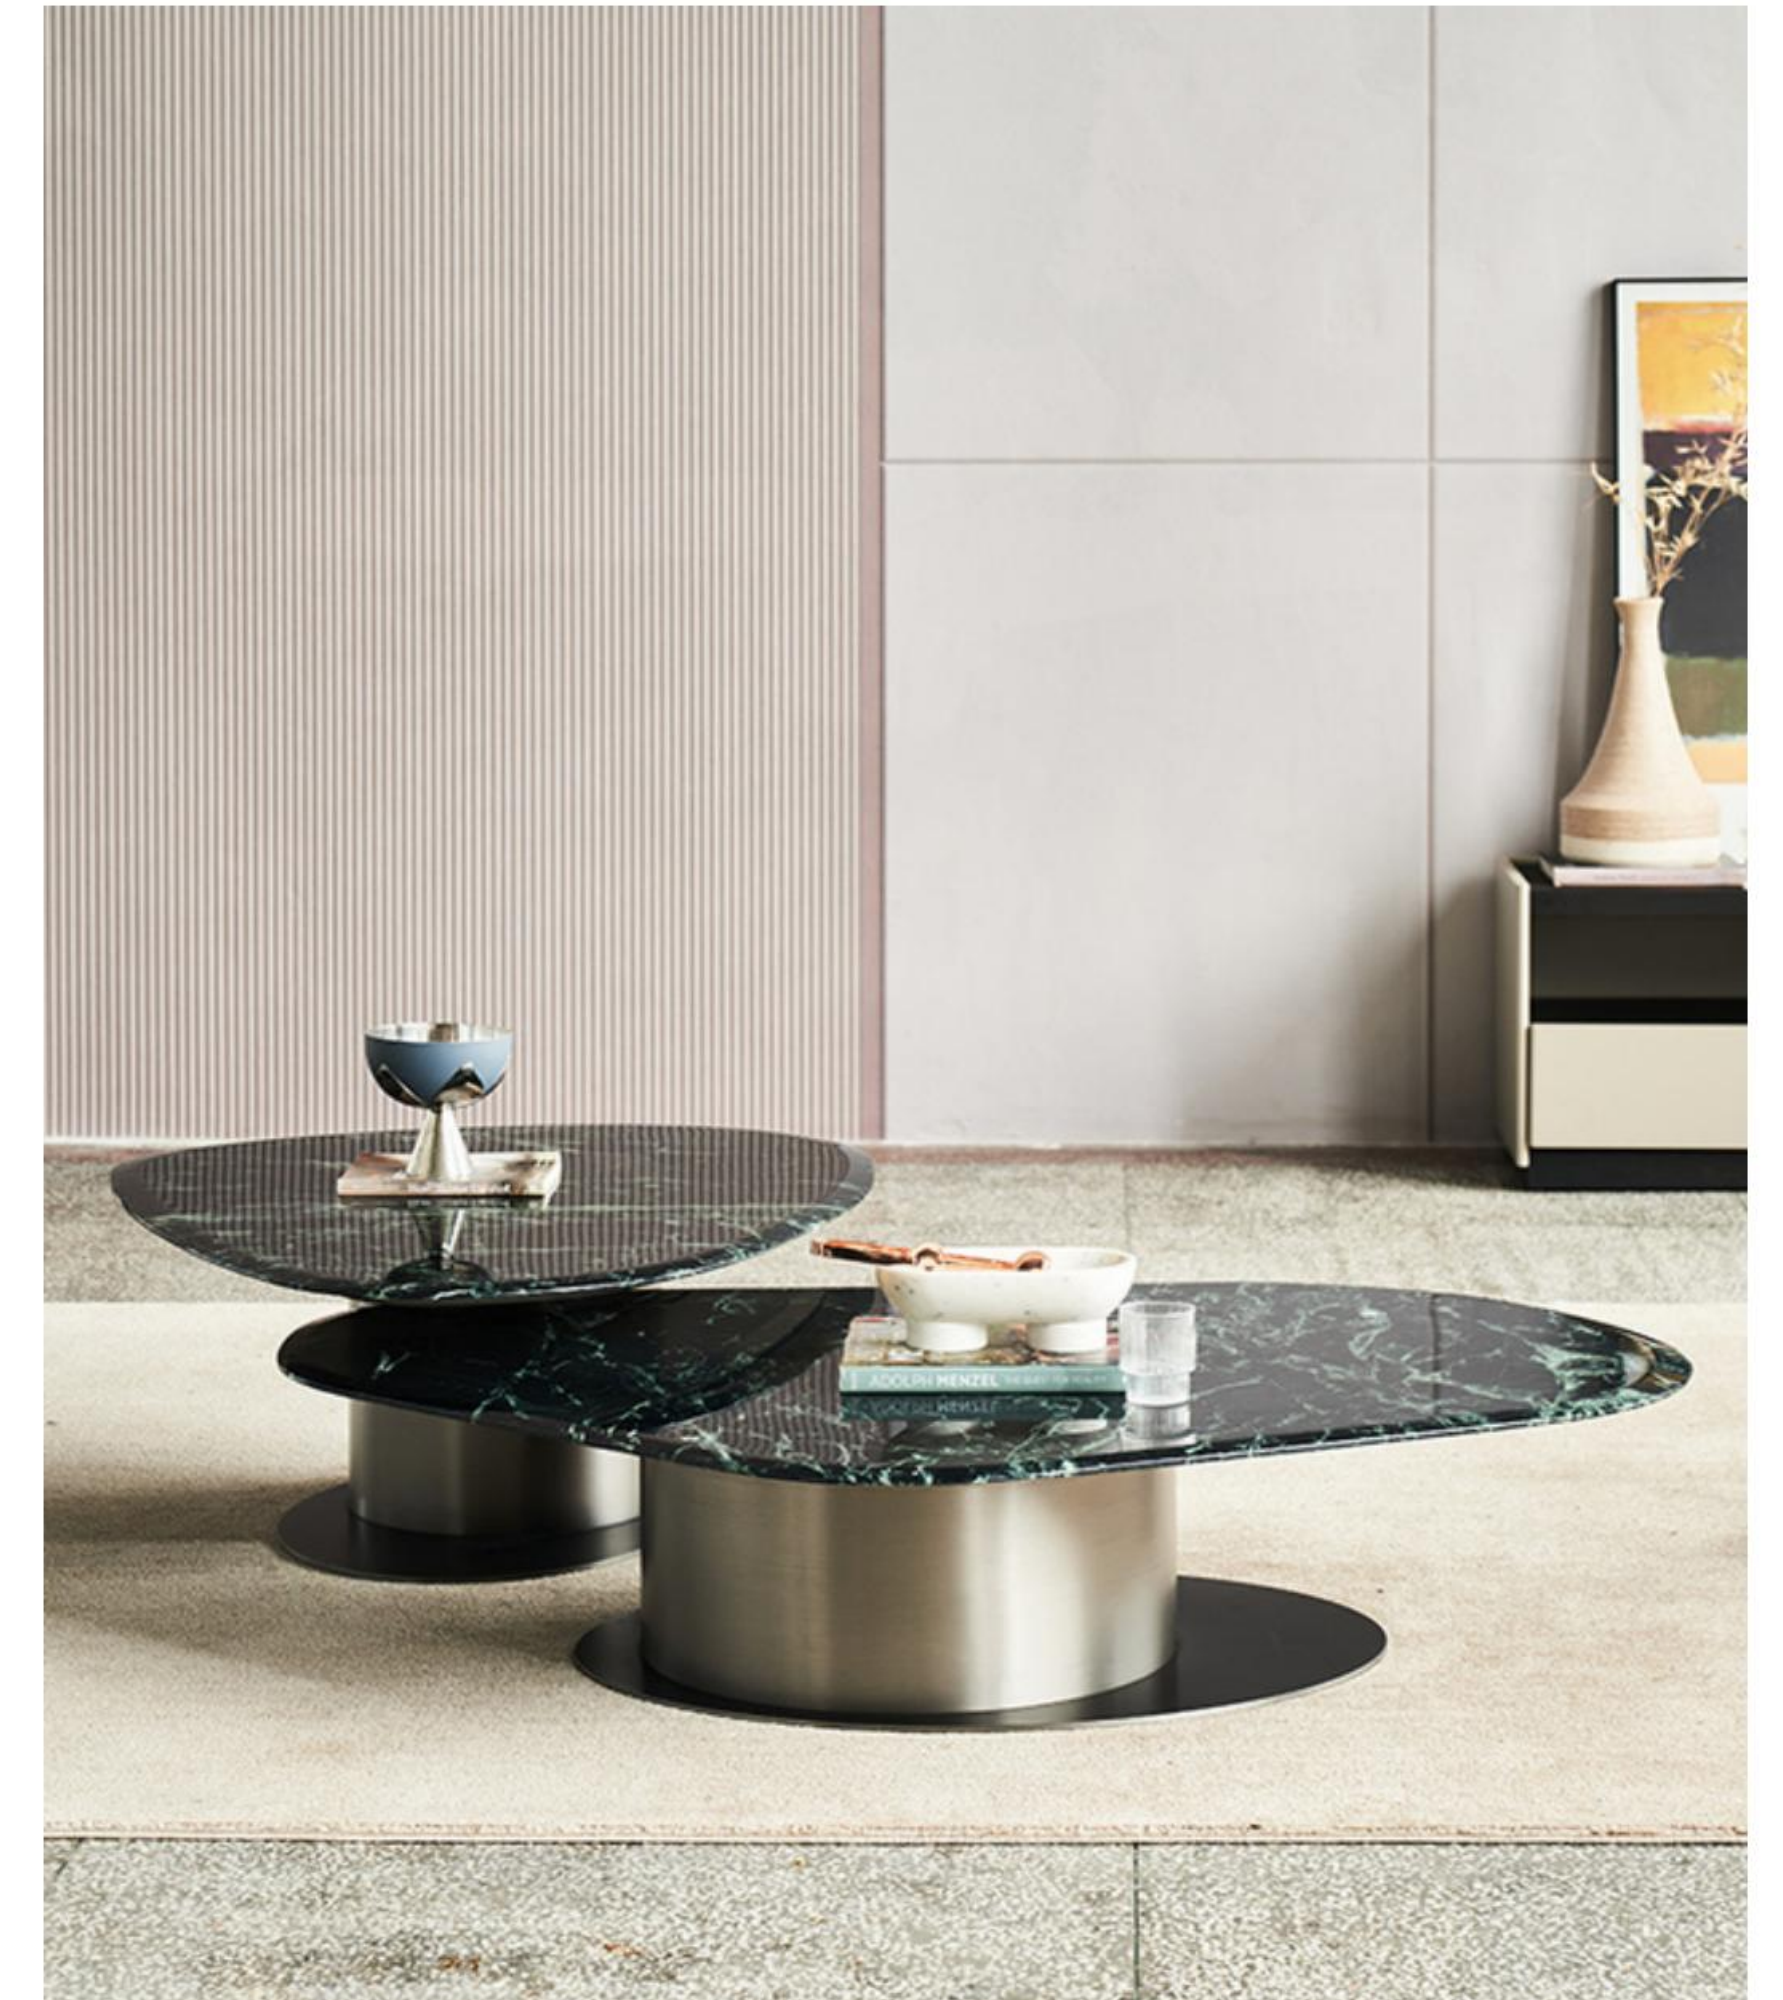

INT-CT-019

Material Options:

Base : Carbon Steel / Stainless Steel
Tabletop : Sintered Stone / Marble

Dimension:

Coffee Table A: L1260*W730*H350mm
Coffee Table B: L830*W600*H440mm