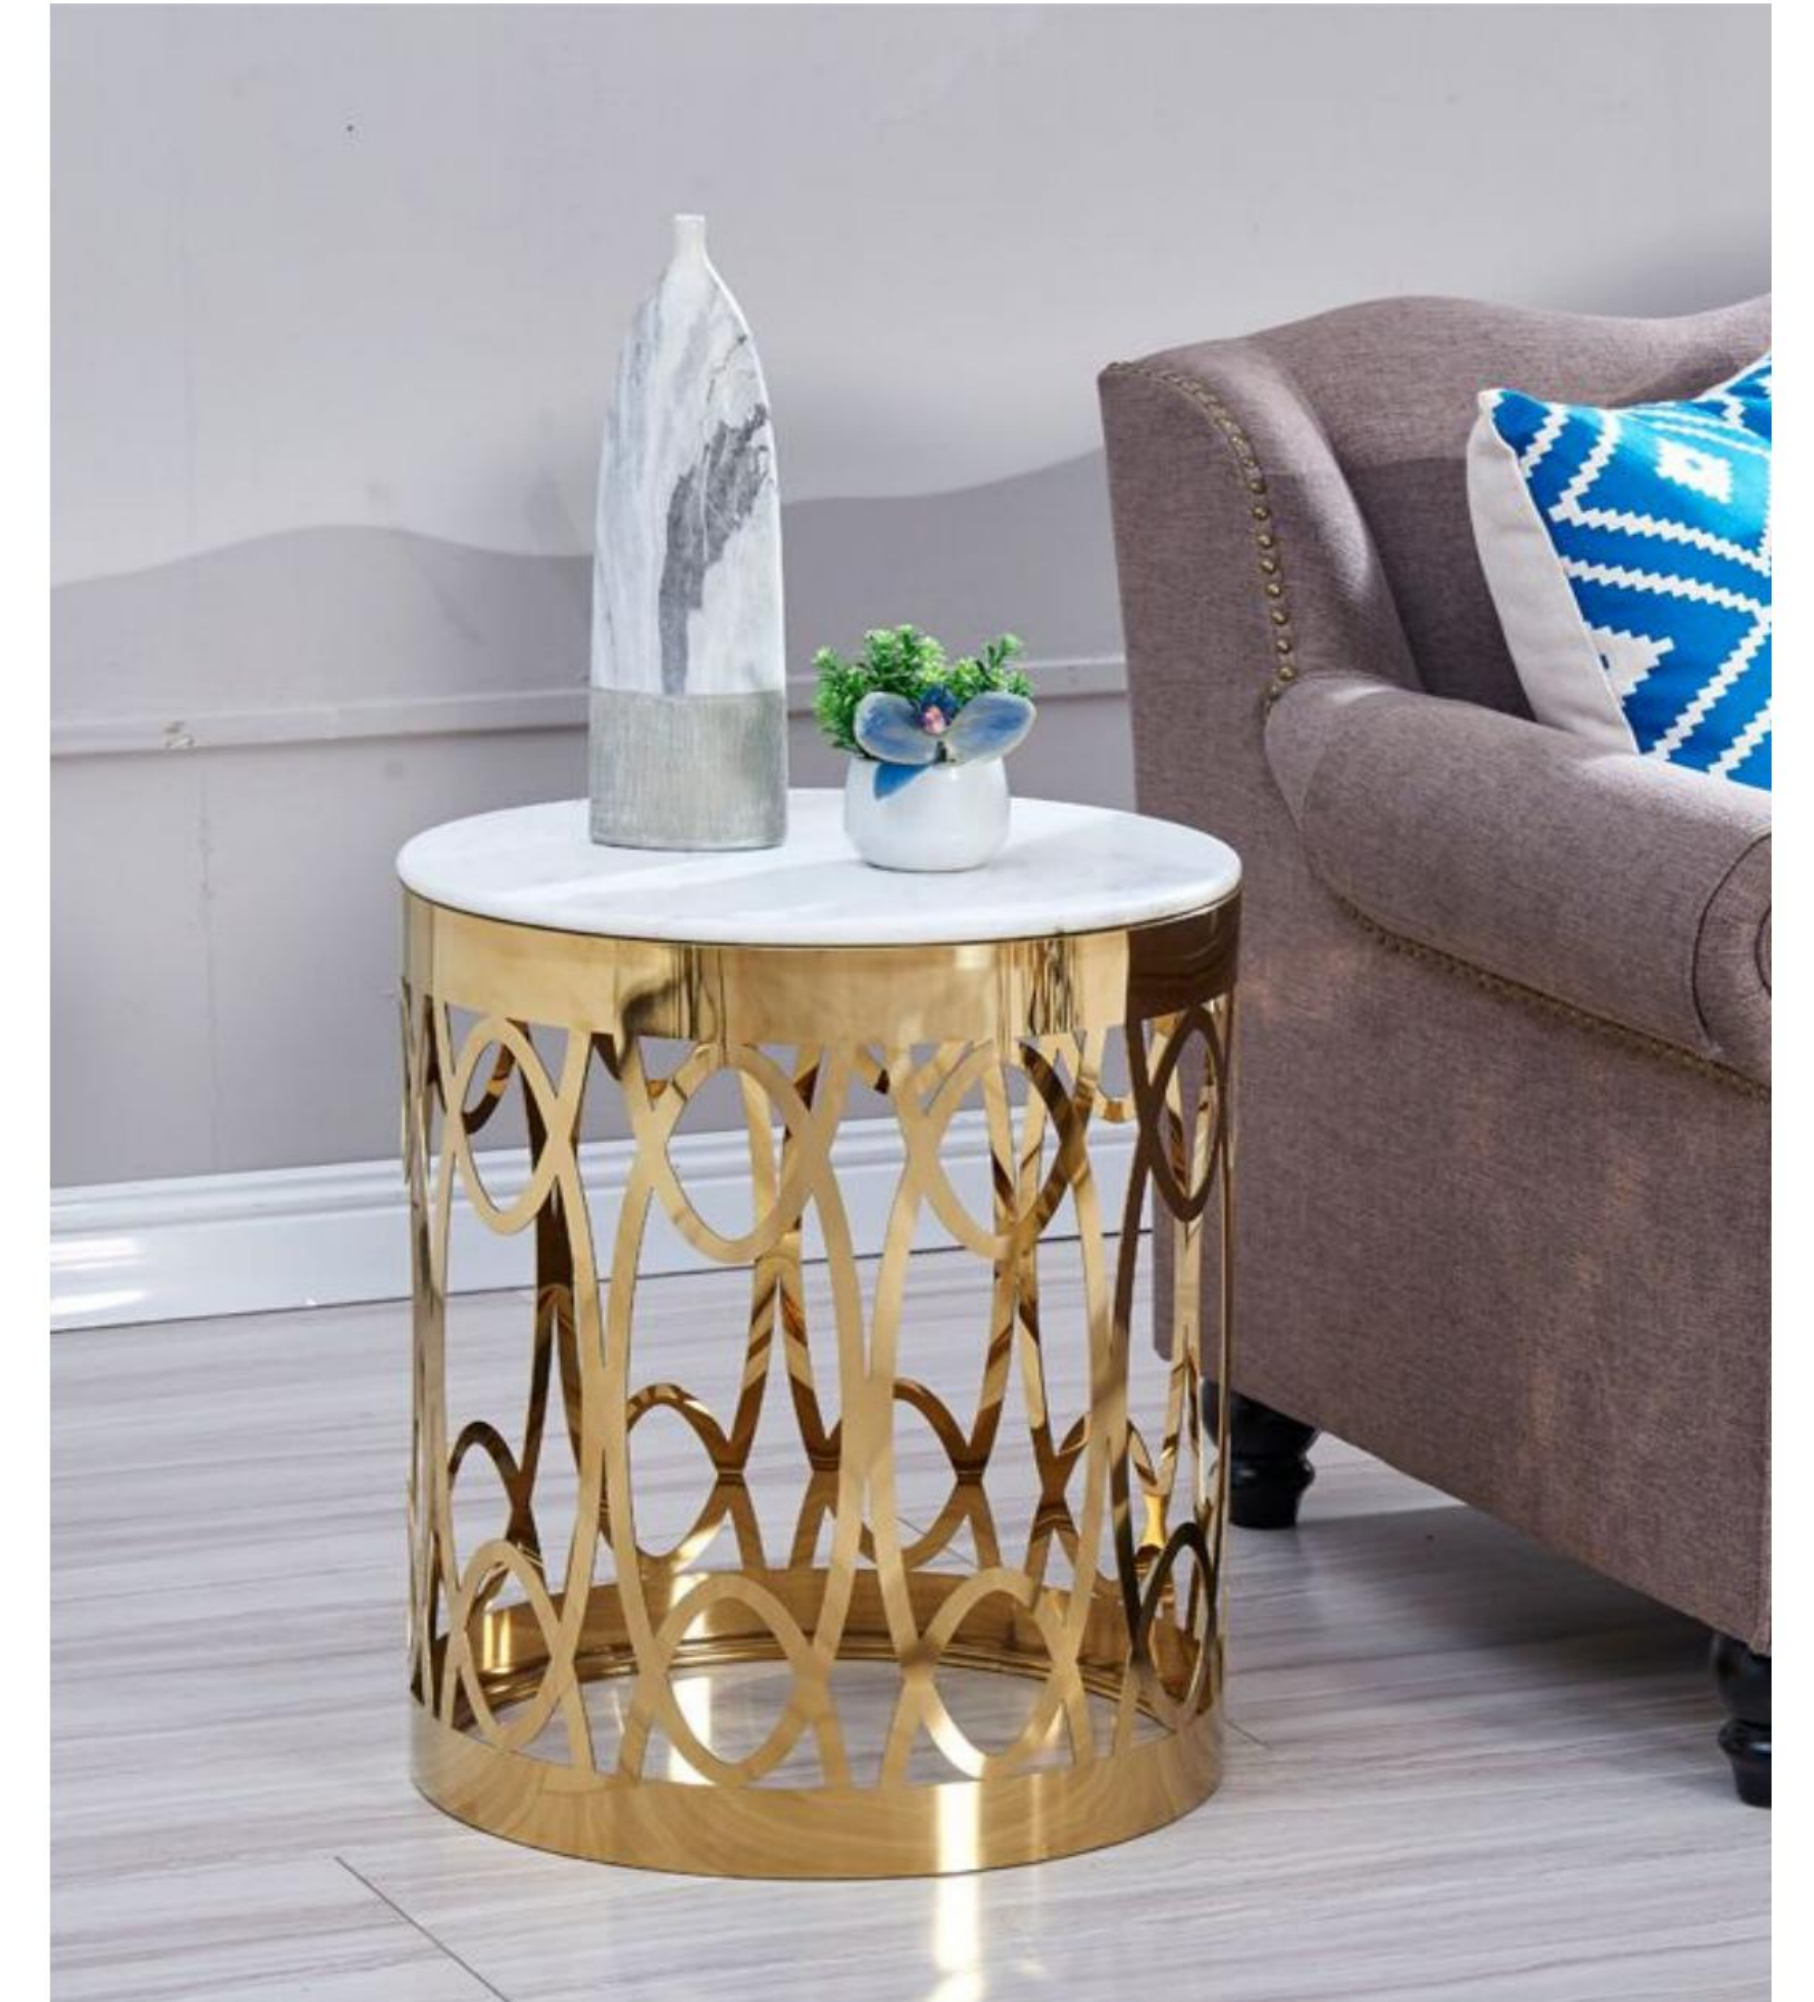

Dimension:

Coffee Table: Dia600/800/1000*H420mm