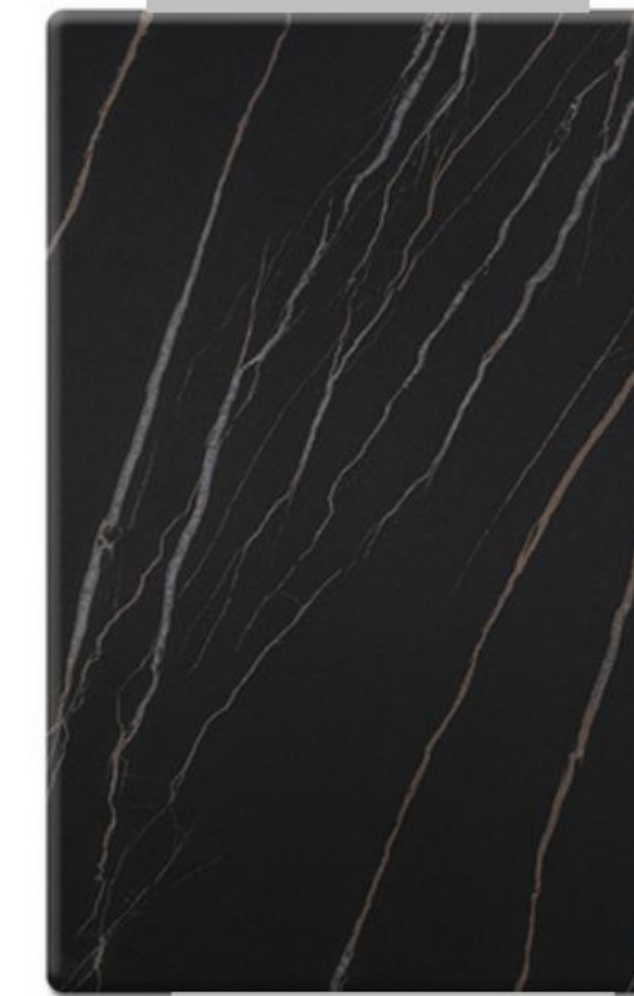

VERSATIL TABLETOPS SELETION

We offer a range of countertop options, including sintered stone, natural marble, engineered marble, and tempered glass for our customers to choose from. The metal frames for the product bases come in two materials: carbon steel and stainless steel.

Since most of our products are handcrafted, there may be slight variations in dimensions compared to the catalog. Therefore, when placing an order, we recommend confirming the materials and dimensions with our sales team to ensure we can assist you in finding the product that best suits your needs.

MATTE-003

SINTERED STONE TABLETOP OPTIONS