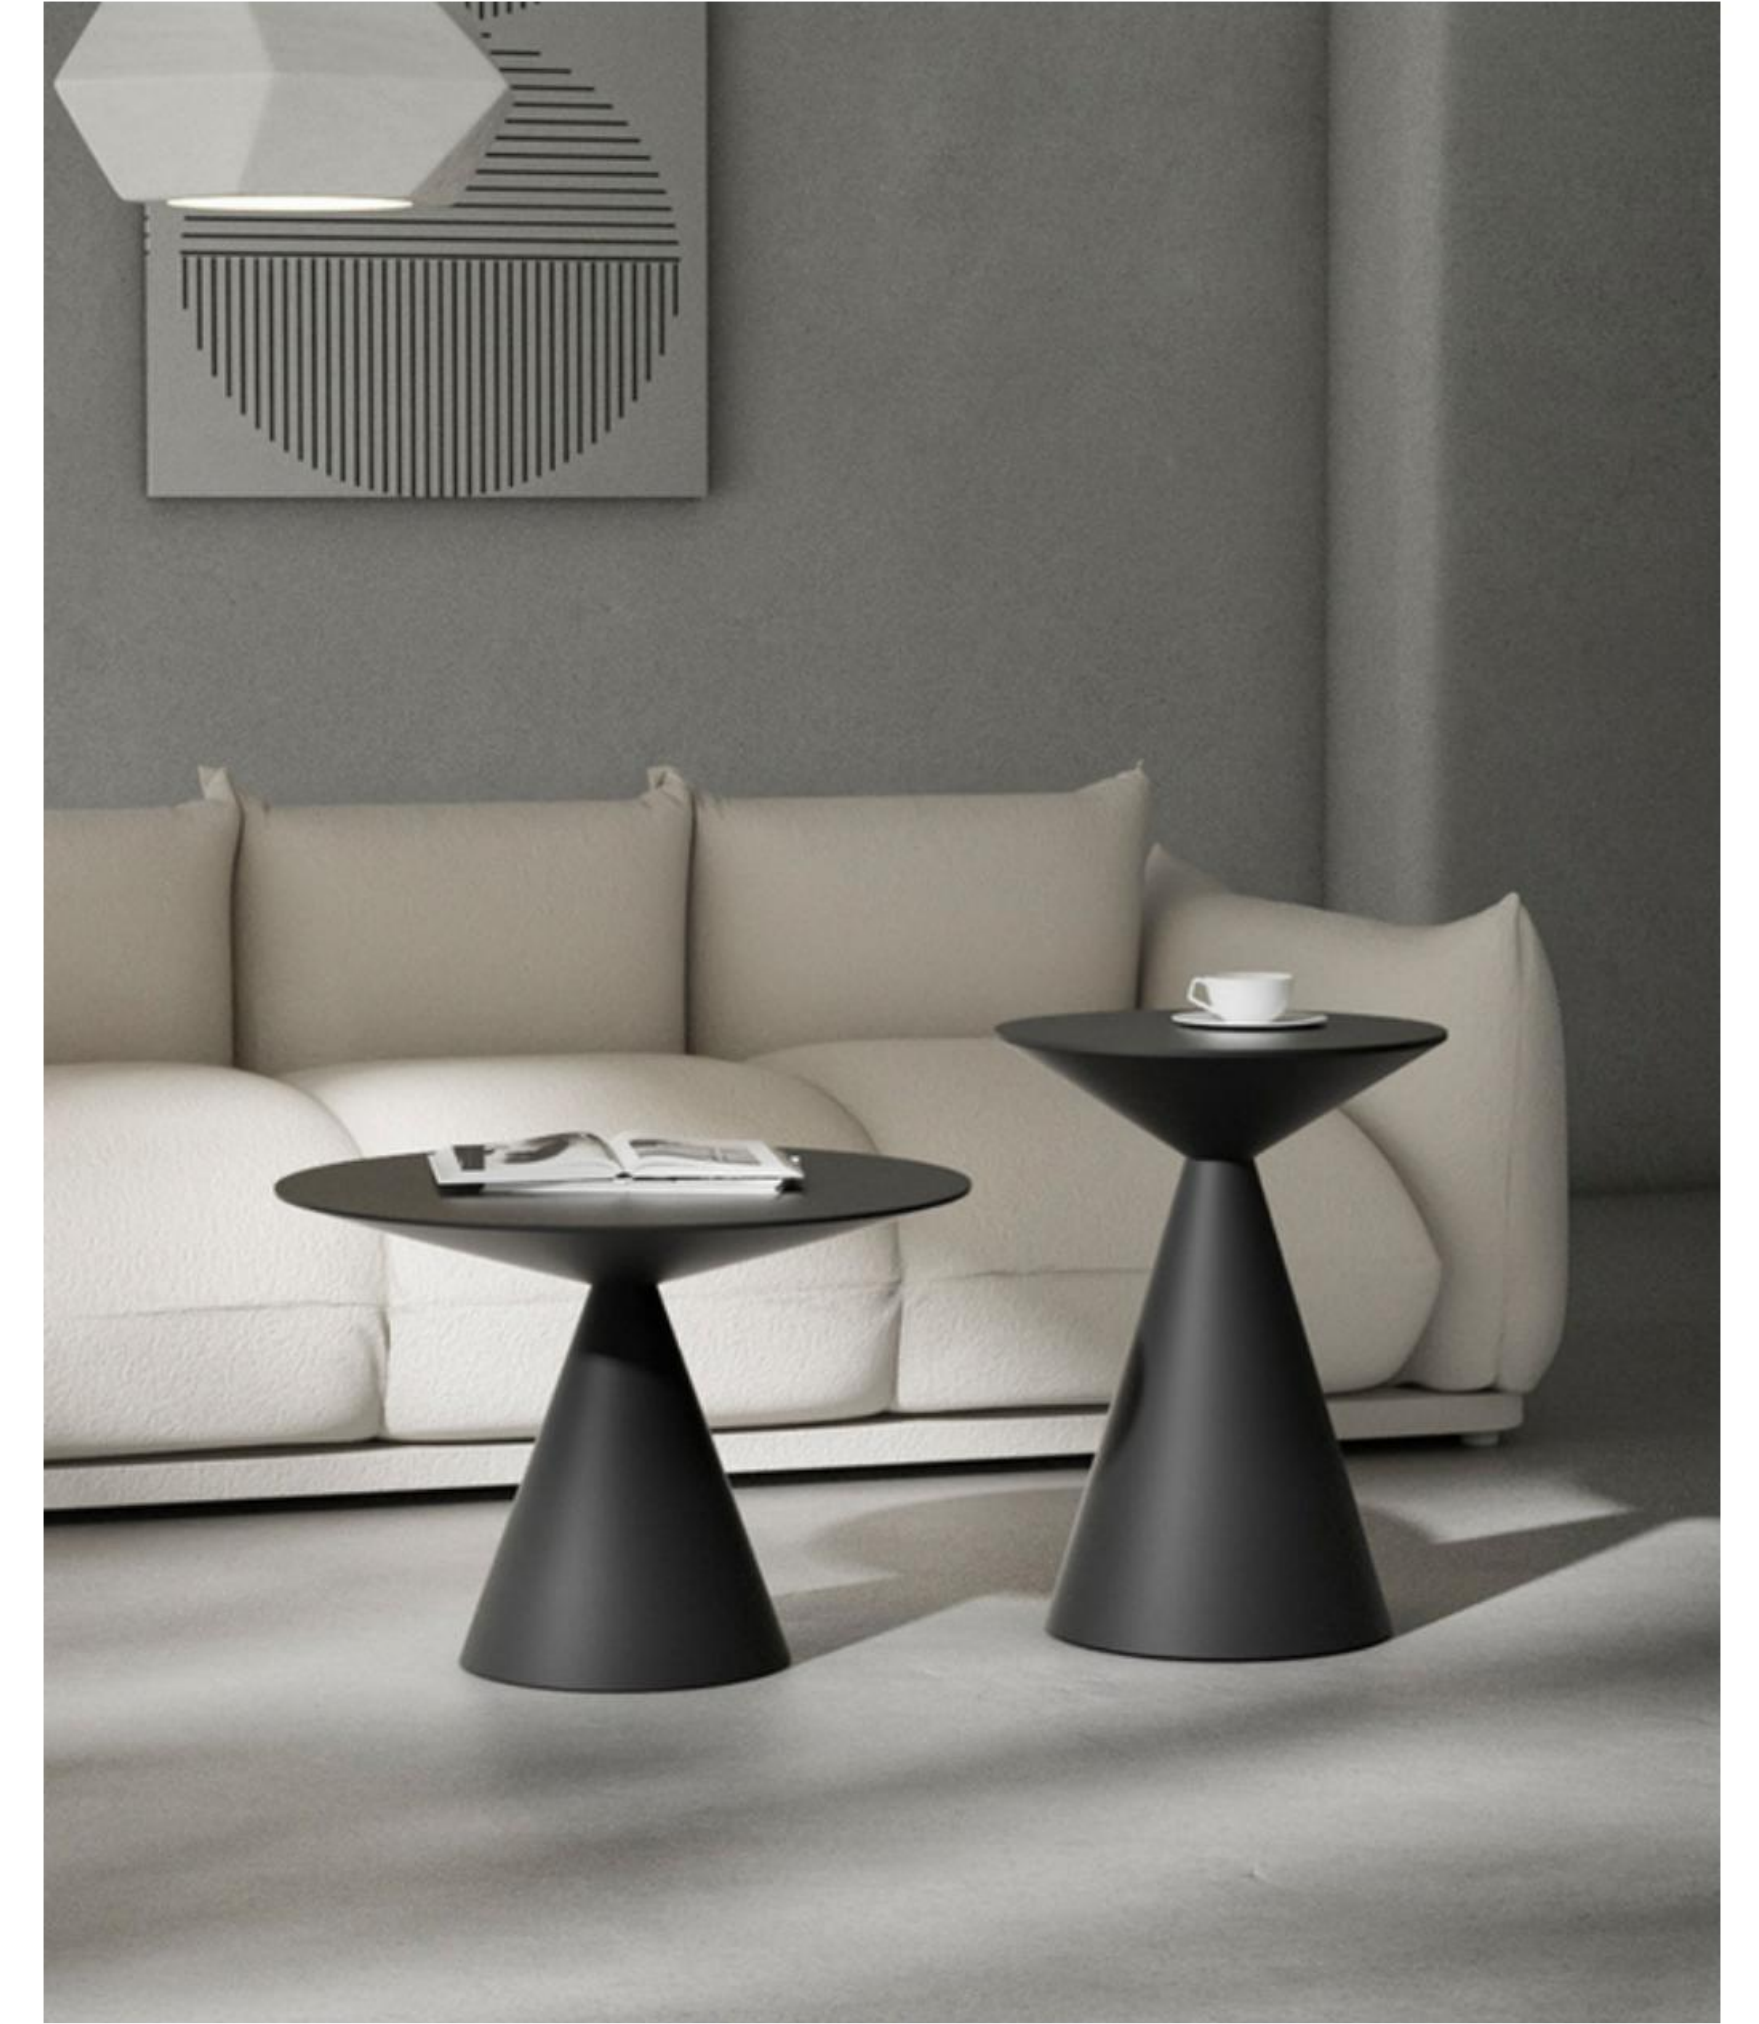

Dimension:

Coffee Table A: Dia600*H420mm

Coffee Table B: Dia400*H550mm