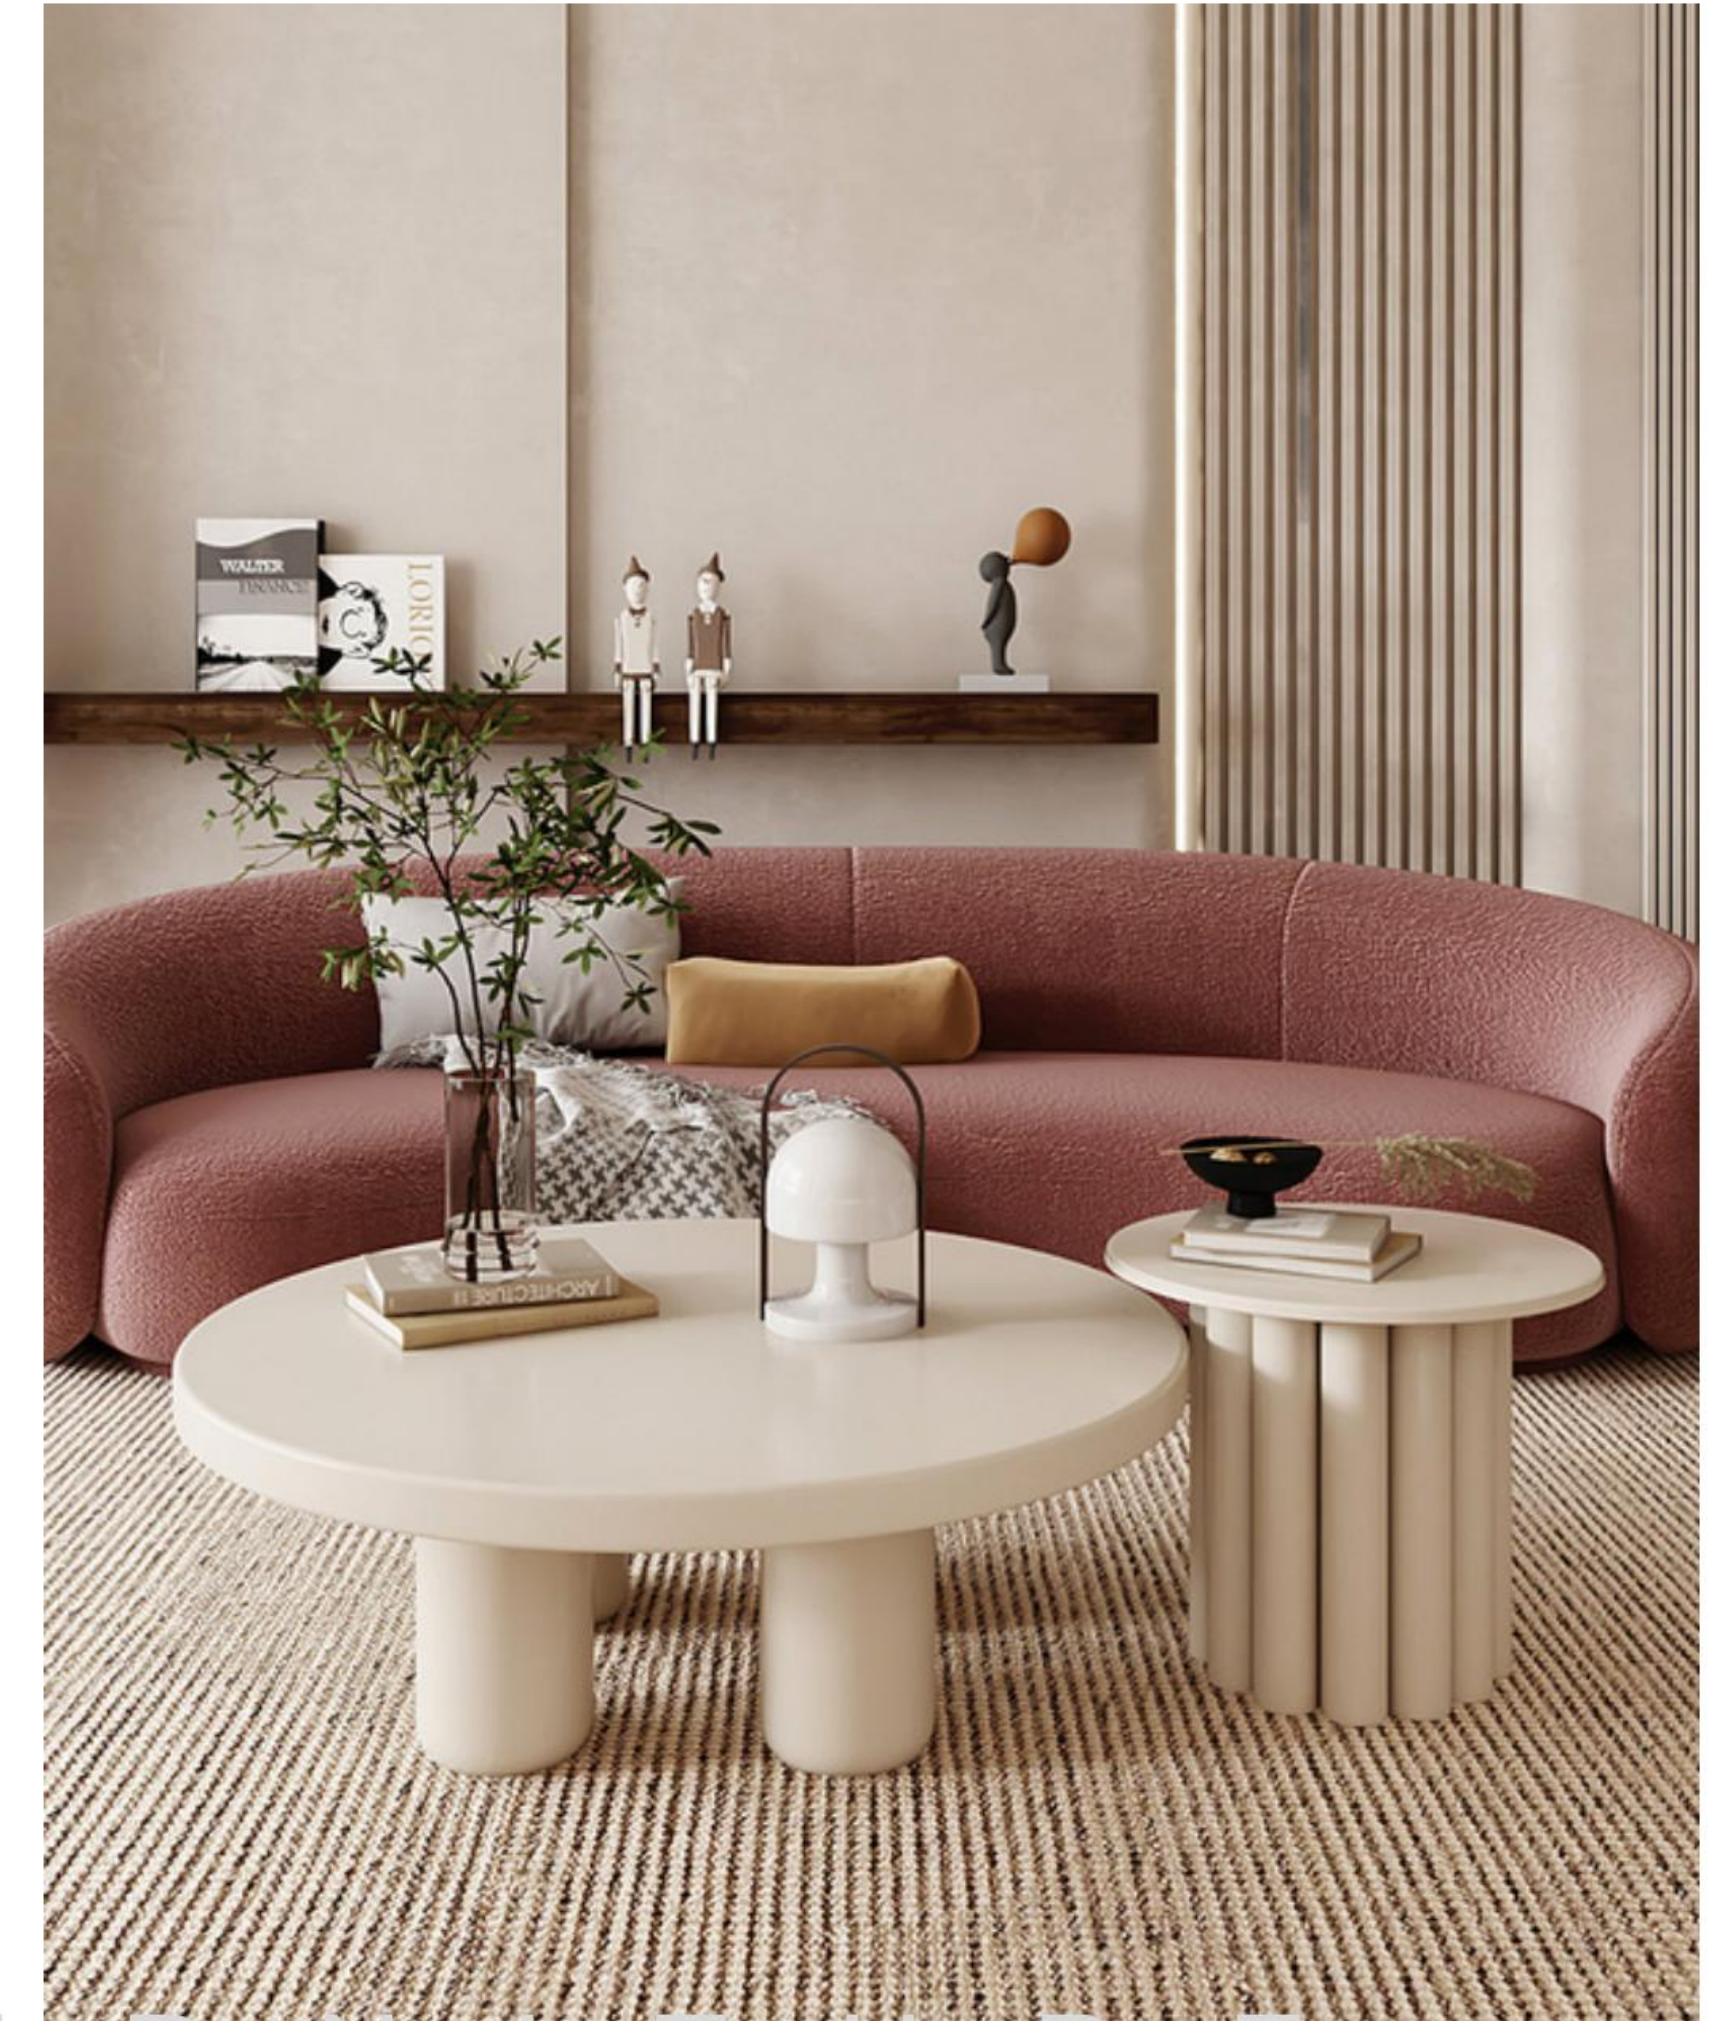

Dimension:

Coffee Table A :Dia700*H250mm

Coffee Table B : Dia500**H400mm