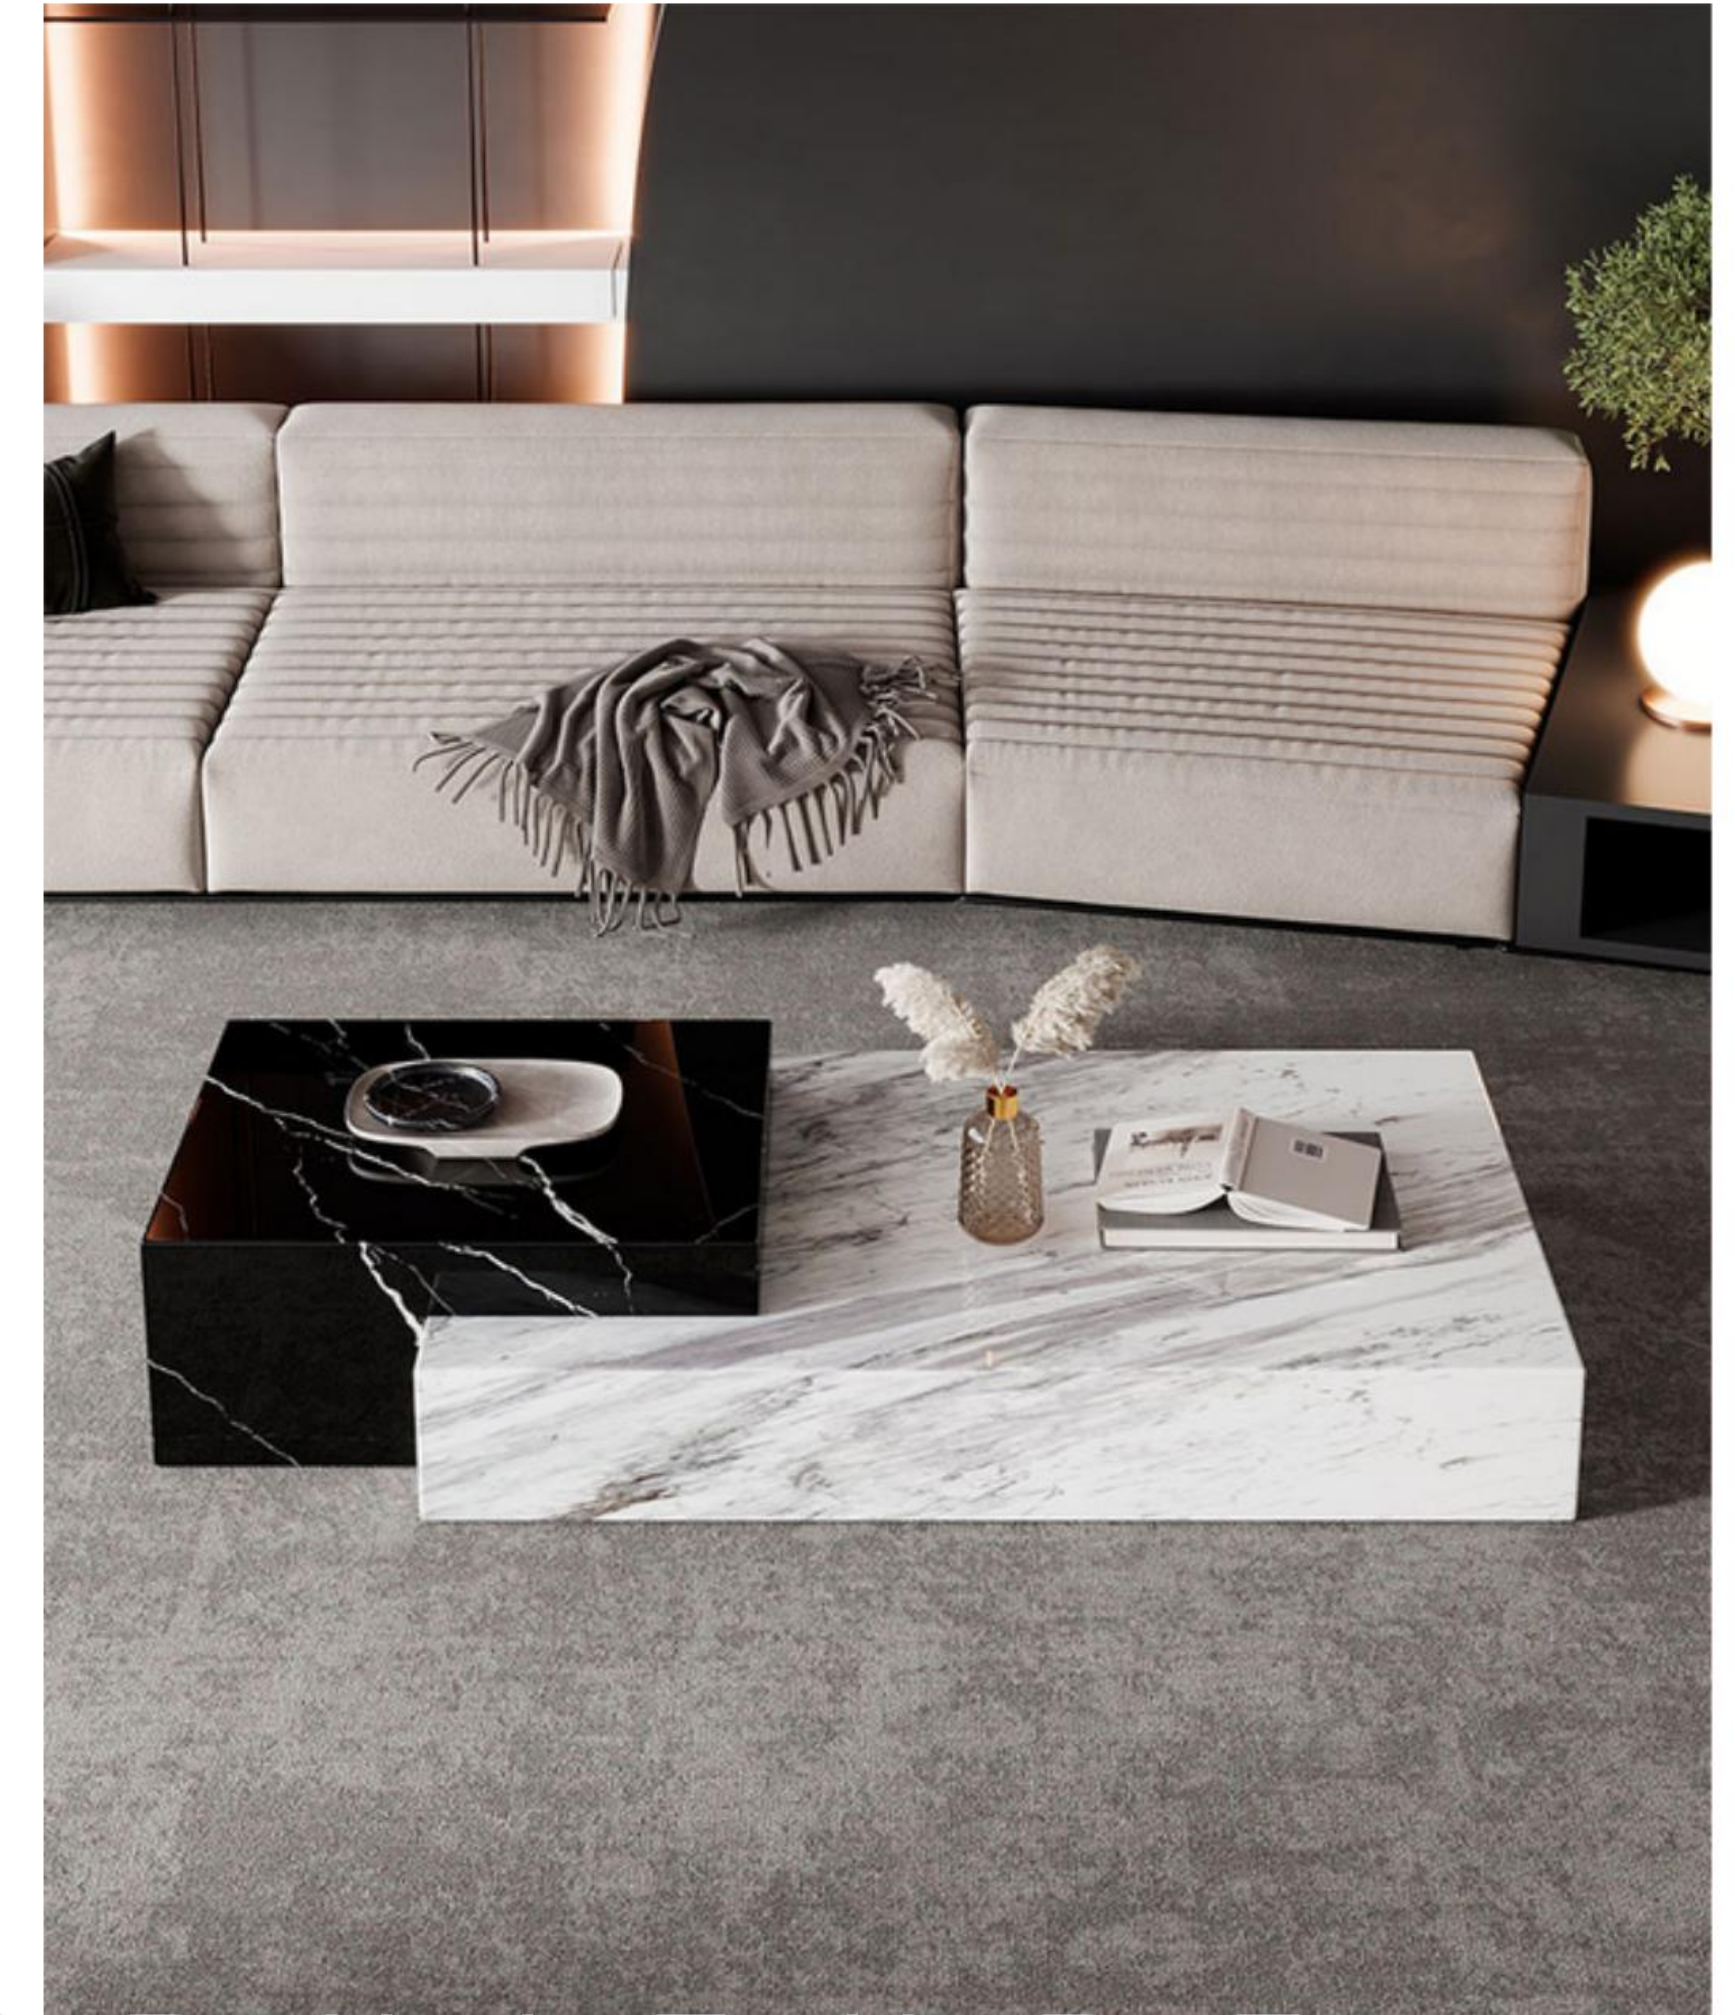

Material Options:

Marble

Dimension:

Coffee Table A : L1600*W800*H330mm