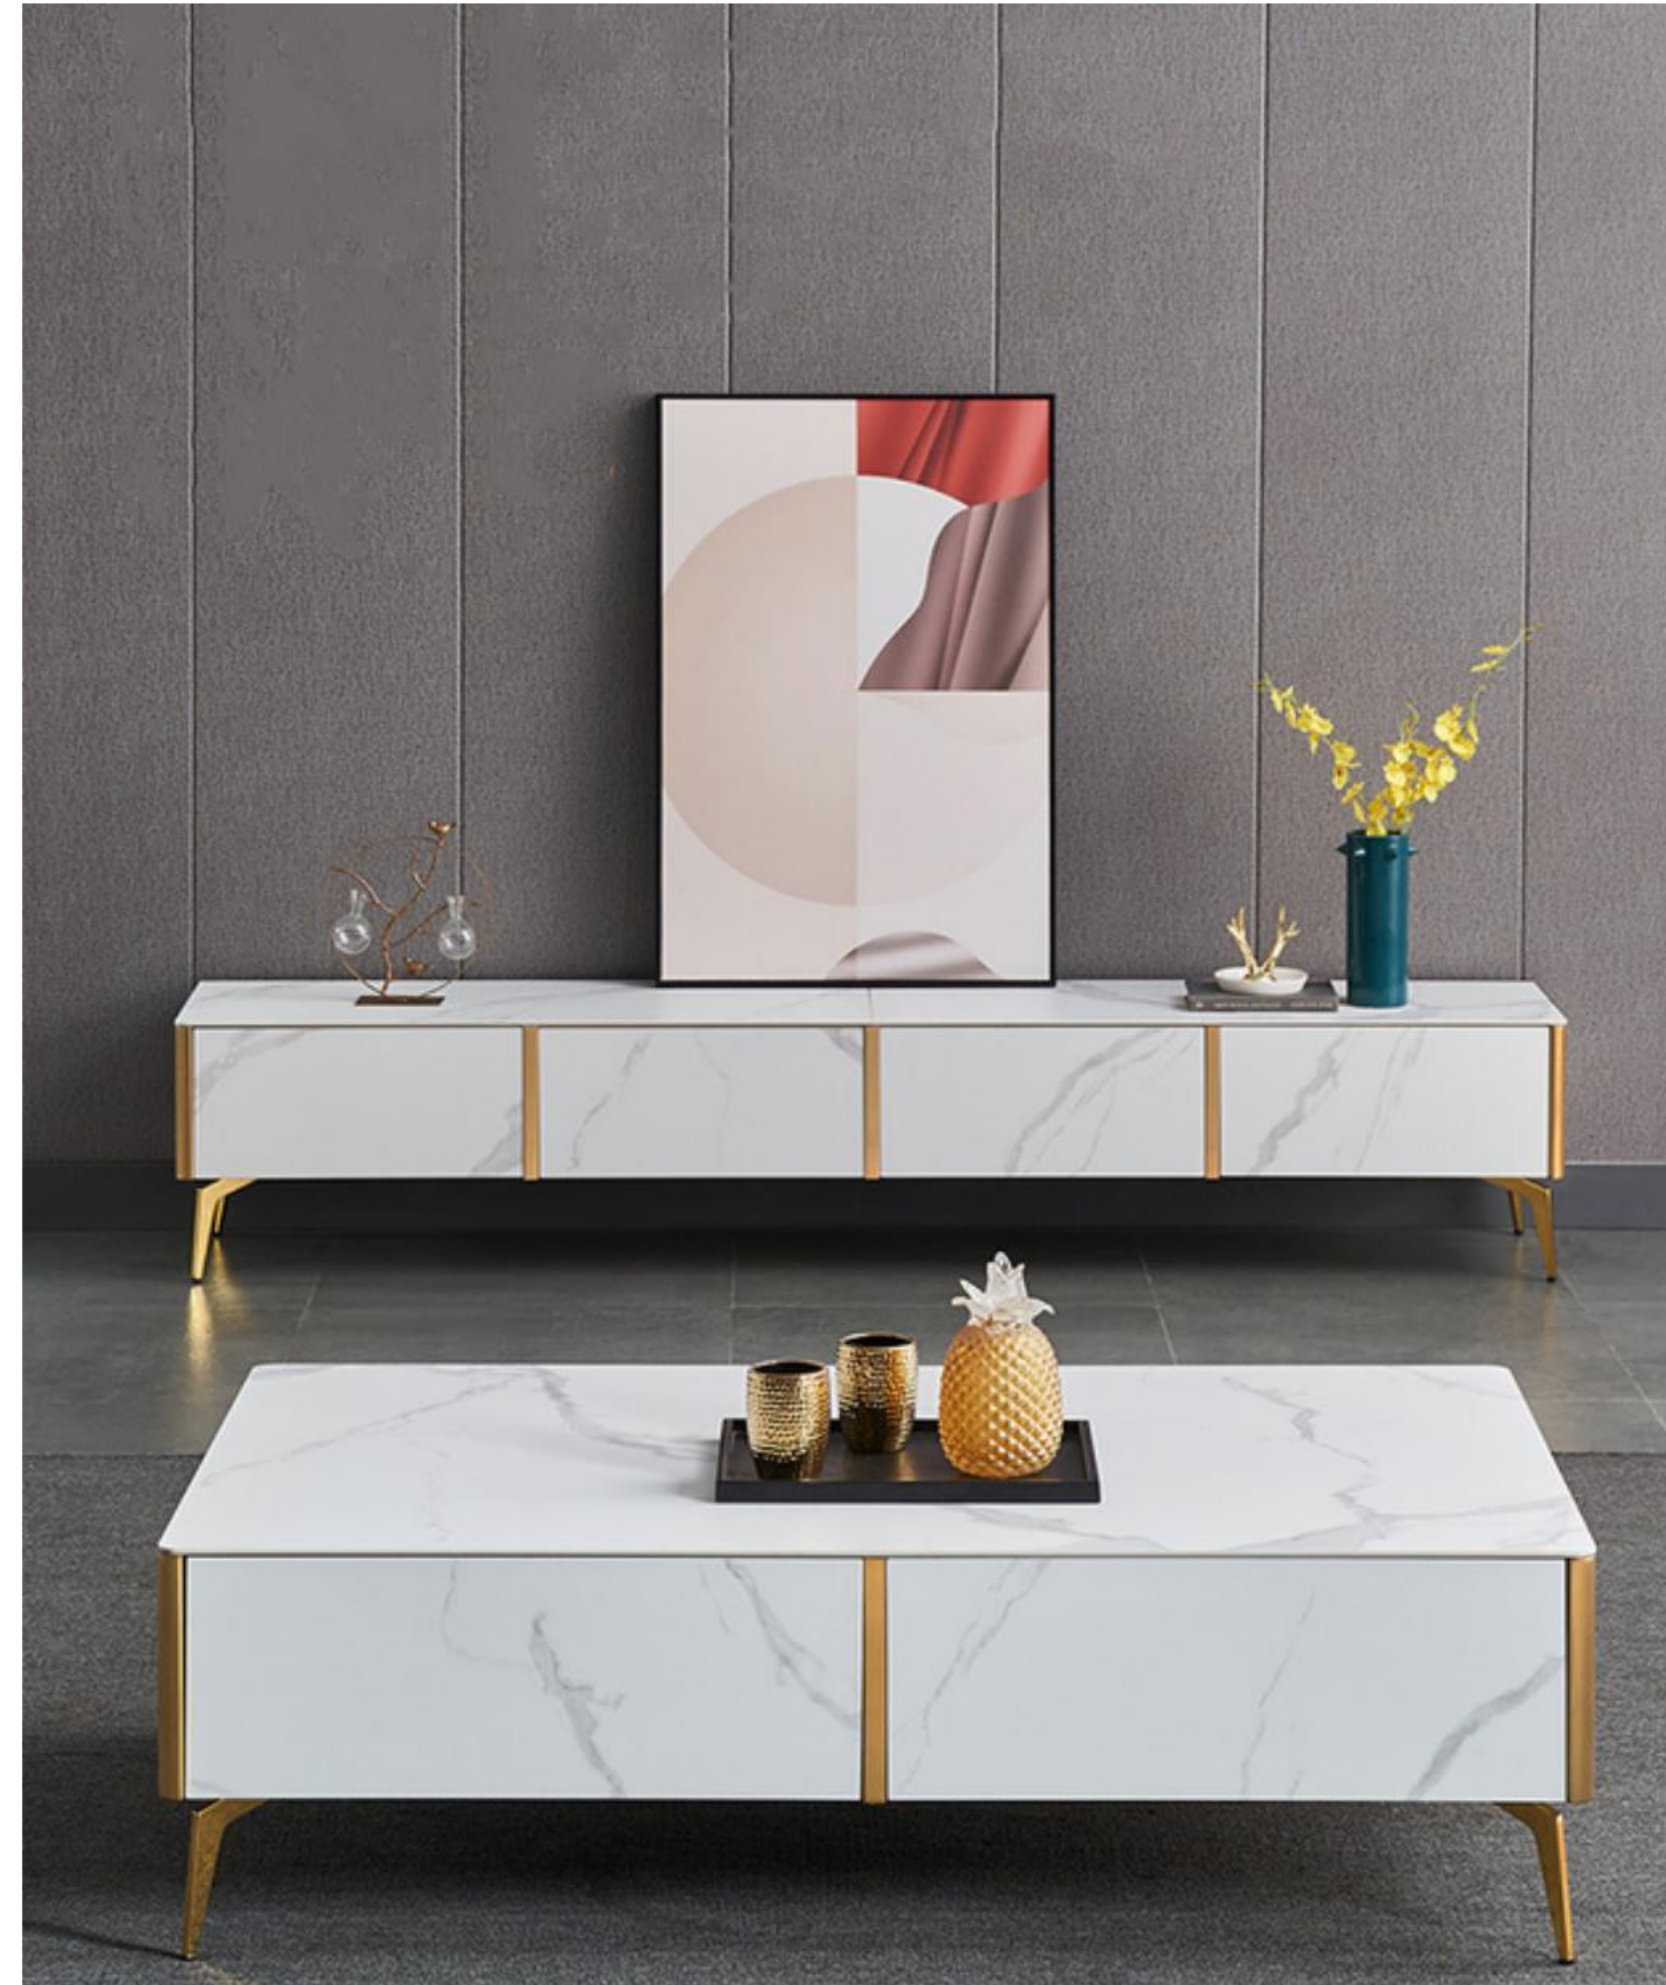

INT-CT-177

Material Options:

Base: Carbon Steel+Solid Wood+ Plywood

Tabletop: Sintered Stone

Dimension:

Coffee Table :L1300*W800*H390mm

TV Cabinet : L2000/2200/2400*W400*H390mm