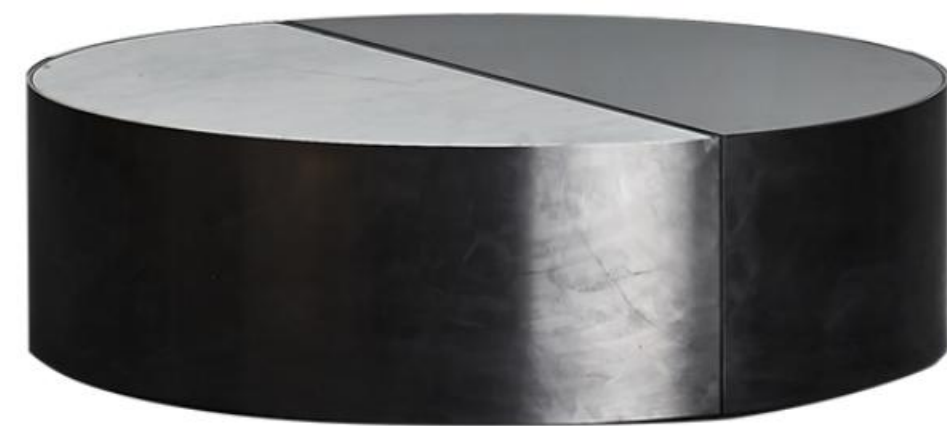

INT-CT-074

Material Options:

Base : Stainless Steel &MDF
Tabletop : Tempered Glass