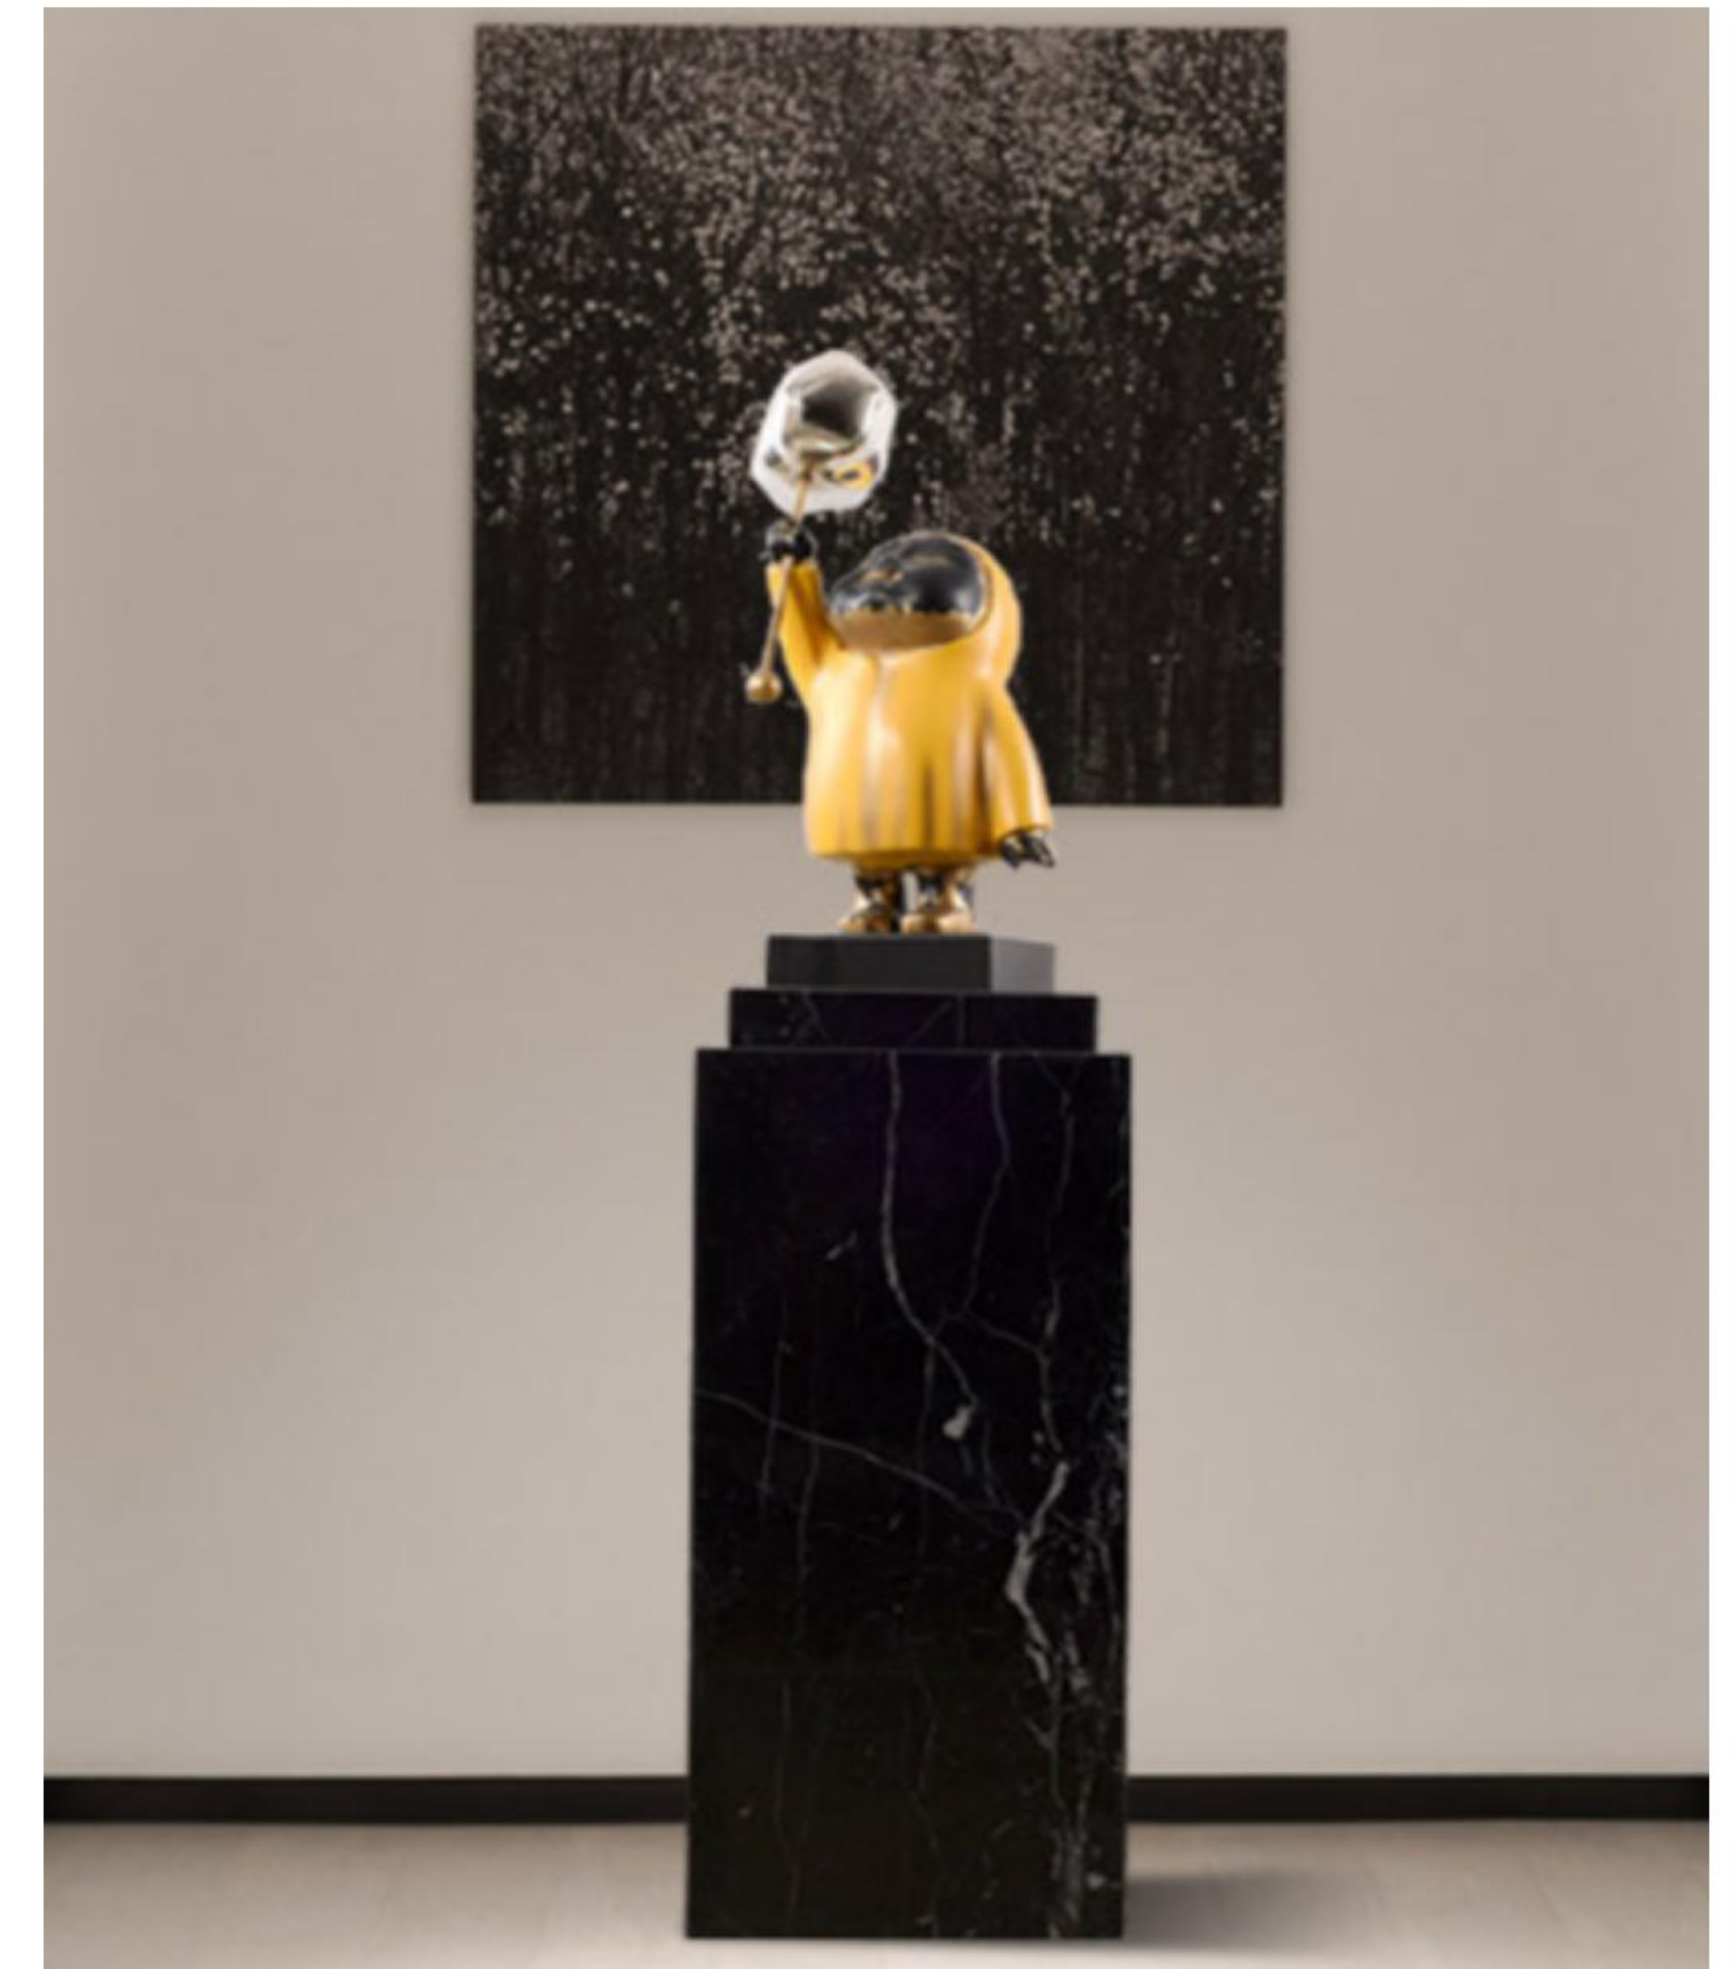

Dimension:

Coffee Table A : L640*W540*H340mm

Coffee Table B: L360*W360*H310mm

Side Table : L360*W310*H650mm