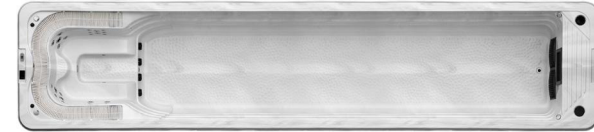

R-8803D Size: 7800x2260x1450mm