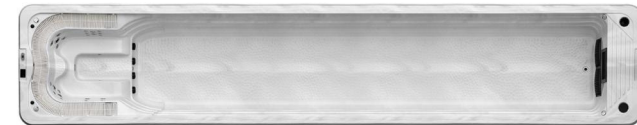

- PS Hem: 1set
- Pillow: 2pcs
- Total jets: 25pcs
- 5 inch jets: 4pcs
- 3.5 inch jets: 4pcs
- 3 inch jets: 17pcs
- Bottom light(3W): 1pc
- Water pipe & valve: 1batch

**R-8802D** Size: 6800x2260x1450mm

**R-8803D** Size: 7800x2260x1450mm