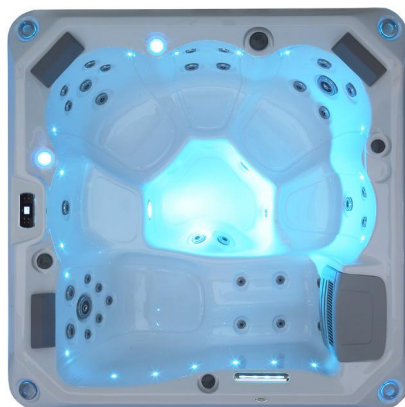

**M-3550** Size: 2150x2150x880mm

- USA Acrylic Shell: 1pc
- Balboa/Gecko Control System: 1pc
- Balboa/Gecko Heater(3KW): 1set
- Two-speed massage pump(2HP): 1pc
- Massage pump(2HP): 1pc
- Ozone sterilization: 1pc
- Paper filter element: 2pcs
- PS Hem: 1set
- Pillow: 3pcs
- Total jets: 55pcs
- 5 inch jets: 4pcs
- 3 inch jets: 13pcs
- 2 inch jets: 13pcs
- 1 inch jets: 25pcs
- Small LED lights: 39pcs
- Water pipe & valve: 1batch
- Air control valve: 4pcs

**M-3550A** Size: 2150x2150x880mm

- USA Acrylic Shell: 1pc
- Balboa/Gecko Control System: 1pc
- Balboa/Gecko Heater(3KW): 1set
- Two-speed massage pump(3HP): 1pc
- Ozone sterilization: 1pc
- Paper filter element: 2pcs
- PS Hem: 1set
- Pillow: 3pcs
- Total jets: 38pcs
- 5 inch jets: 3pcs
- 3 inch jets: 12pcs
- 2 inch jets: 11pcs
- 1 inch jets: 12pcs
- Small LED lights: 39pcs
- Water pipe & valve: 1batch
- Air control valve: 2pcs
- Diversion valve: 1pc

**M-3528** Size: 2200x2200x880mm

- USA Acrylic Sheet: 1pc
- Balboa/Gecko Control System: 1pc
- Balboa/Gecko Heater(3KW): 1pc
- Two-speed massage pump(2HP): 1pc
- Water pump(2HP): 1pc
- Ozone Sterilization: 1pc
- Paper element filter: 2pcs
- PS Hem: 1set
- Pillow: 3pcs
- Total jets: 41pcs
- 5 inch jets: 7pcs
- 3.5 inch jets: 15pcs
- 1 inch jets: 19pcs
- Air control valve: 2pcs
- LED corner lights: 4pcs
- Small LED lights: 16pcs
- Water pipe & valve: 1batch