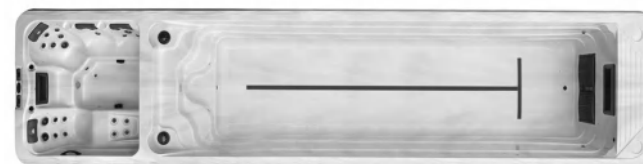

R-8804E Size: 8800x2260x1450mm