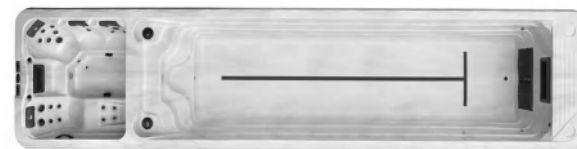

R-8803E Size: 7800x2260x1450mm