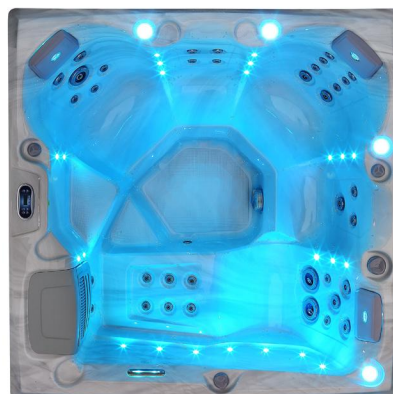

**LEGEND  
DISTRIBUTION**

CATALOGUE/2024

**M-3552** Size: 2000x2000x880mm

- USA Acrylic Shell: 1pc
- Balboa/Gecko Control System: 1pc
- Balboa/Gecko Heater(3KW): 1set
- Two-speed massage pump(2HP): 1pc
- Massage pump(2HP): 1pc
- Ozone sterilization: 1pc
- Paper filter element: 2pcs
- PS Hem: 1set
- Pillow: 3pcs
- Total jets: 46pcs
- 5 inch jets: 4pcs
- 3 inch jets: 9pcs
- 2 inch jets: 7pcs
- 1 inch jets: 26pcs
- Small LED lights: 26pcs
- Water pipe & valve: 1batch
- Air control valve: 2pcs

**M-3552A** Size: 2000x2000x880mm

- USA Acrylic Shell: 1pc
- Balboa/Gecko Control System: 1pc
- Balboa/Gecko Heater(3KW): 1set
- Two-speed massage pump(3HP): 1pc
- Ozone sterilization: 1pc
- Paper filter element: 2pcs
- PS Hem: 1set
- Pillow: 3pcs
- Total jets: 36pcs
- 5 inch jets: 3pcs
- 3 inch jets: 8pcs
- 2 inch jets: 6pcs
- 1 inch jets: 19pcs
- Small LED lights: 26pcs
- Water pipe & valve: 1batch
- Air control valve: 2pcs
- Diversion valve: 1pc