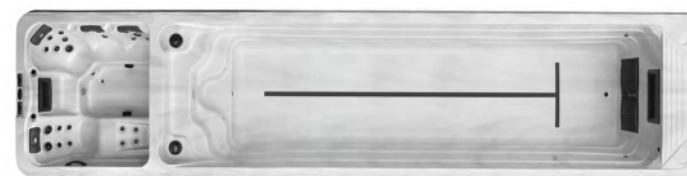

R-8805E Size: 9800x2260x1450mm

USA Acrylic Shell: 1pc	PS Hem: 1set
Balboa/Gecko Control System: 2pcs	Pillow: 4pcs
Balboa/Gecko Heater(3KW): 2sets	Total jets: 25pcs
Propulsion system(2.8KW/5.6KW): 1set	5 inch jets: 4pcs
Massage pump(2HP): 2pcs	3.5 inch jets: 4pcs
Circulation pump(1HP): 2pcs	3 inch jets: 17pcs
Ozone sterilization: 2pc	Bottom light(3W): 1pc
UV sterilizer: 1set	Water pipe & valve: 1batch
Paper filter element: 4pcs